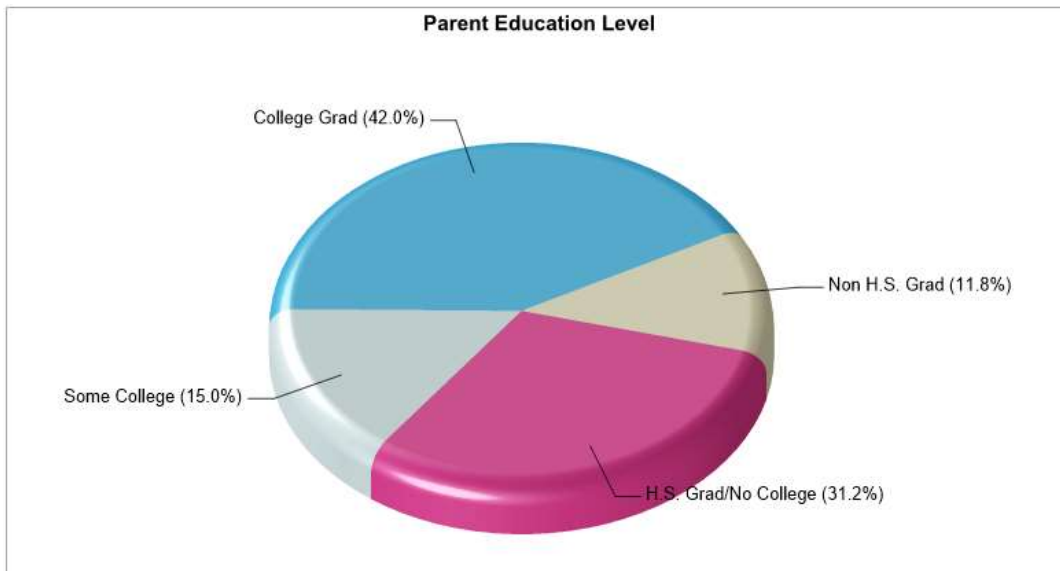

Location: Alburtis, PA Parent Education Level

Prepared by RE/MAX real estate