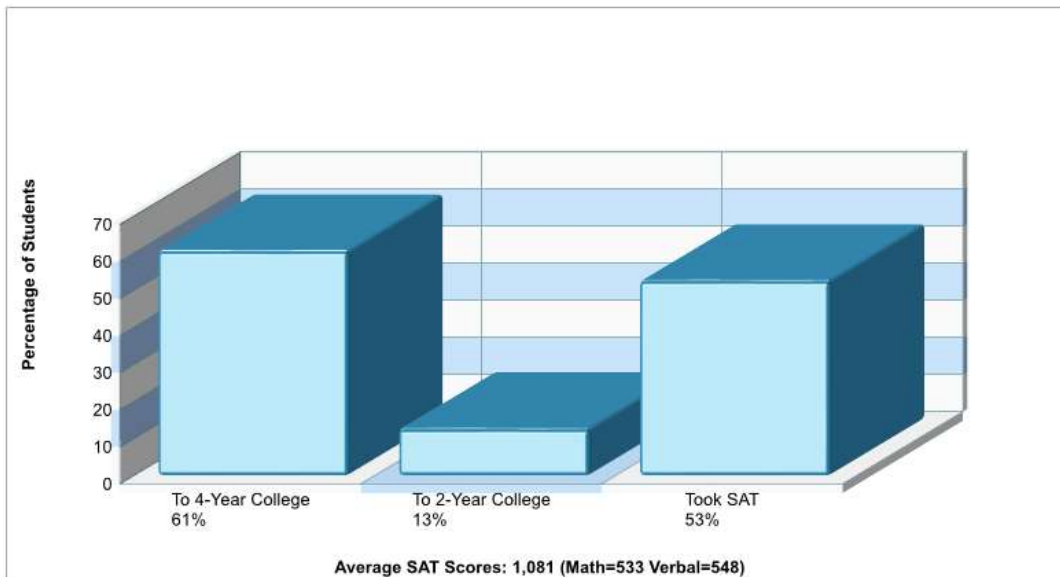

Location: Alburtis, PA High School Statistics

Prepared by RE/MAX real estate