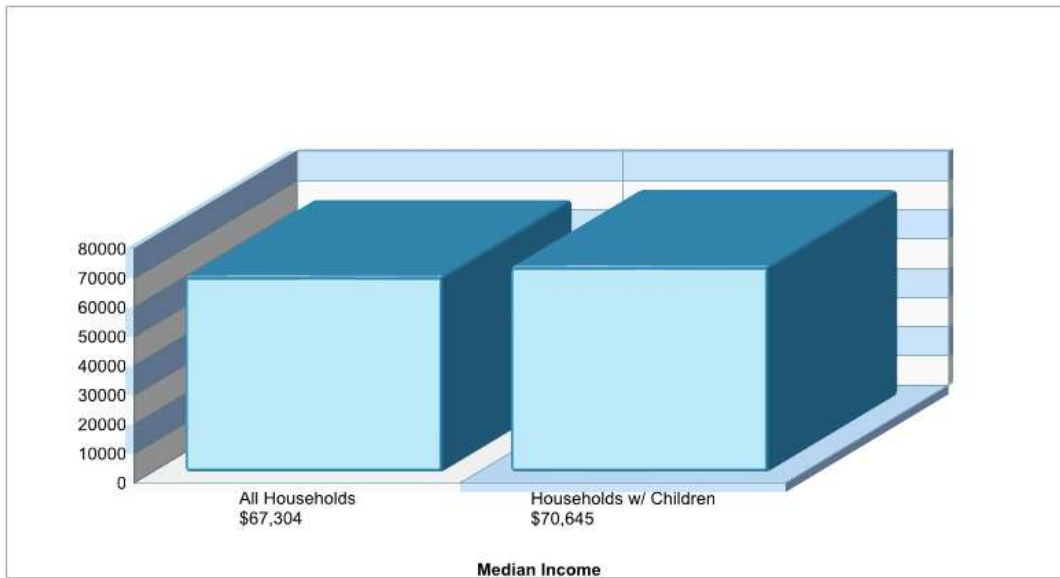

Location: Alburtis, PA Household Income