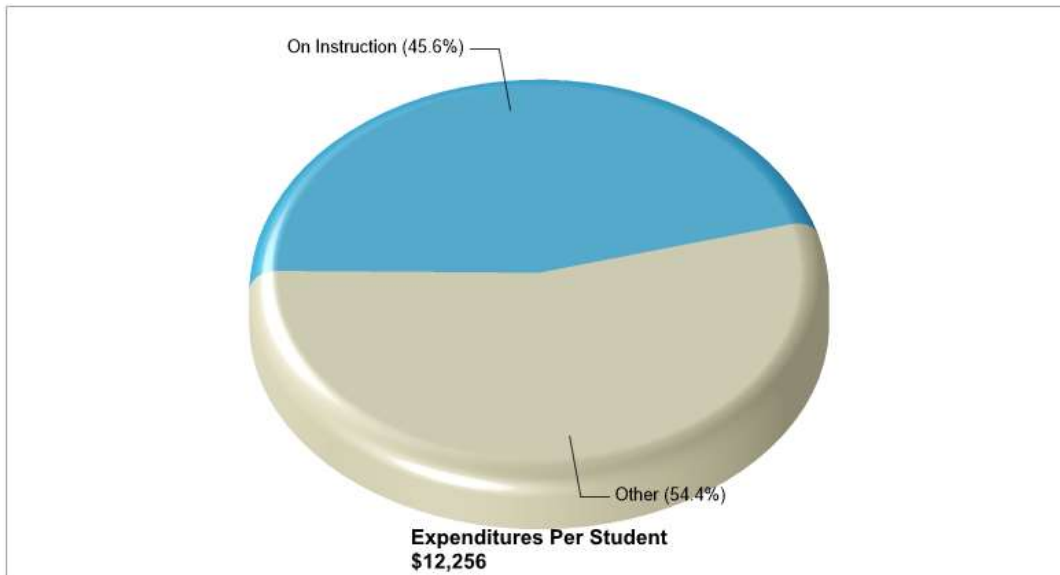

Location: Albutis, PA School Expenditures