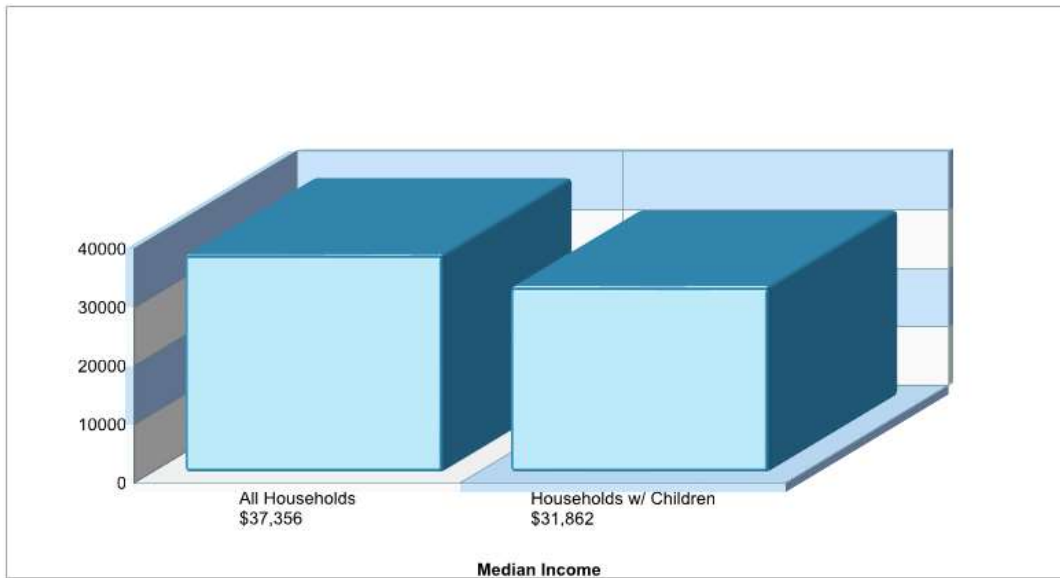

Location: Allentown, PA Household Income