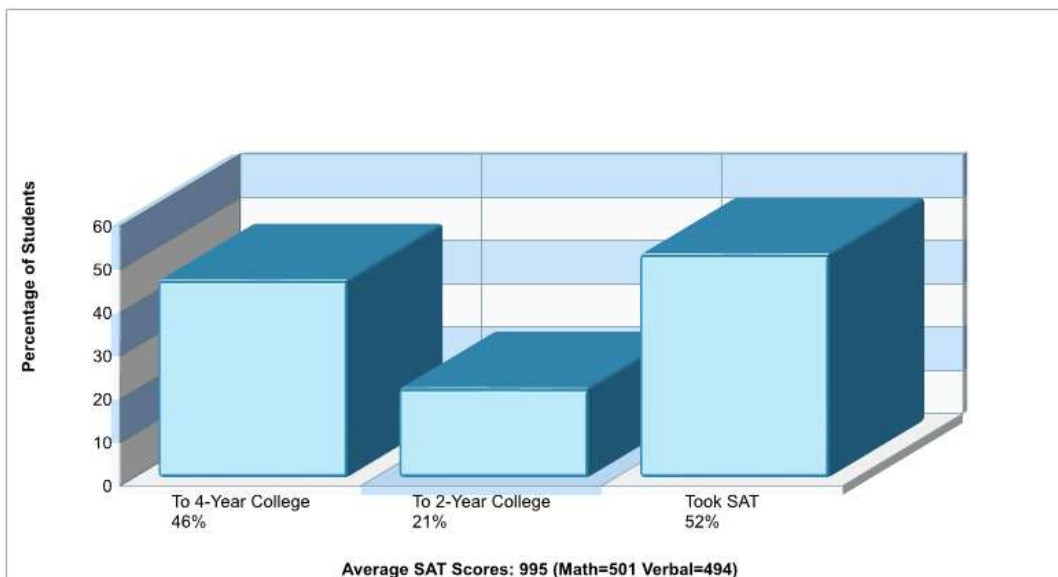

Location: Coplay, PA High School Statistics

Prepared by RE/MAX real estate