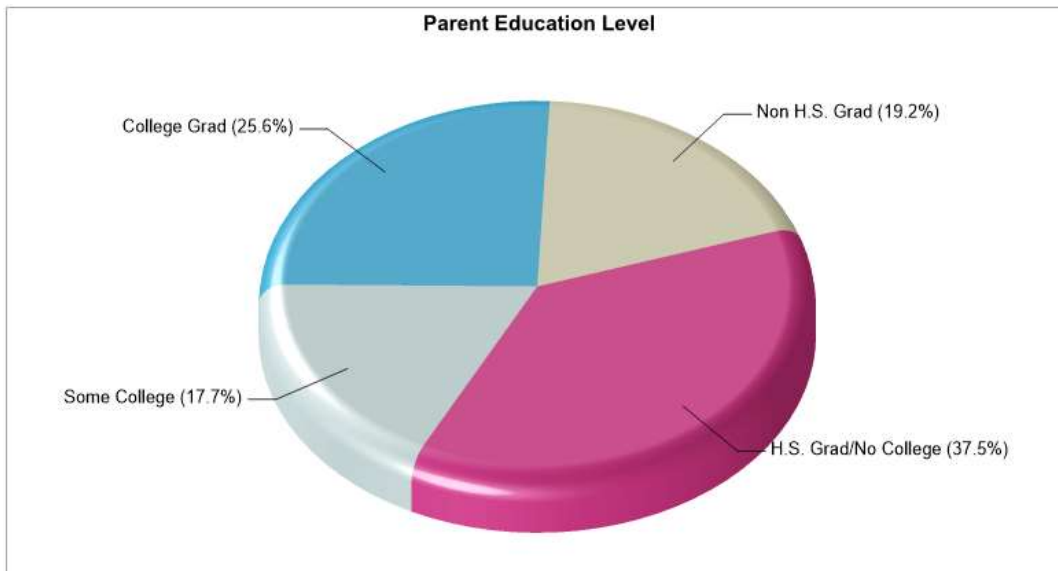

Location: Coplay, PA Parent Education Level

Prepared by RE/MAX real estate