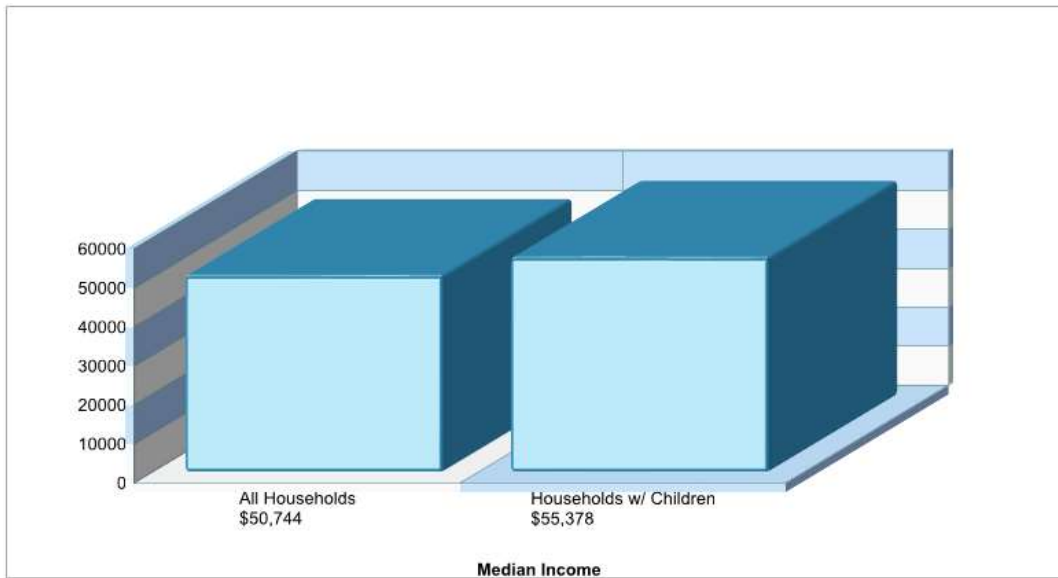

Location: Coplay, PA Household Income