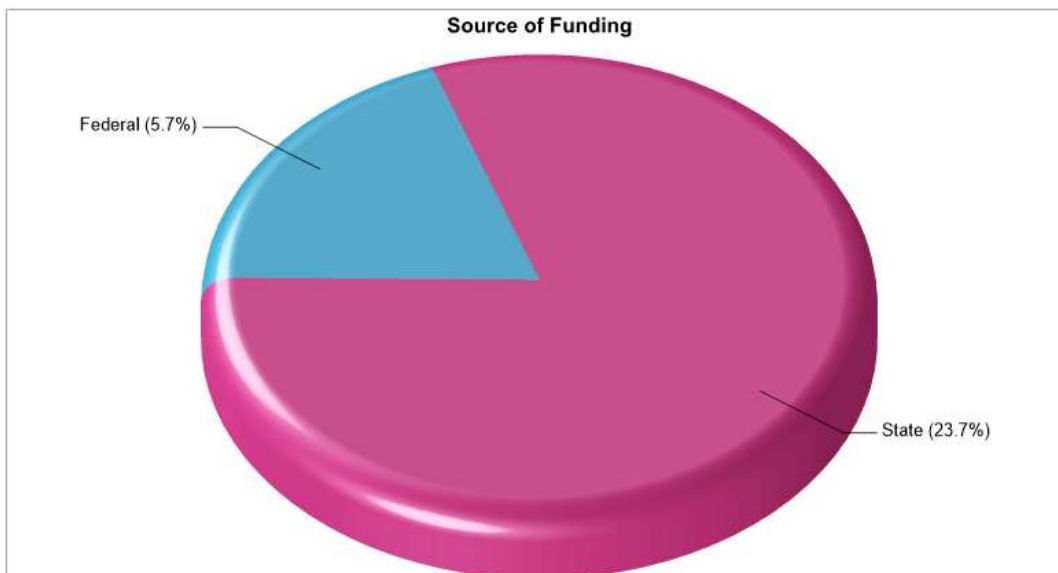

Location: Coplay, PA School Funding

Prepared by RE/MAX real estate