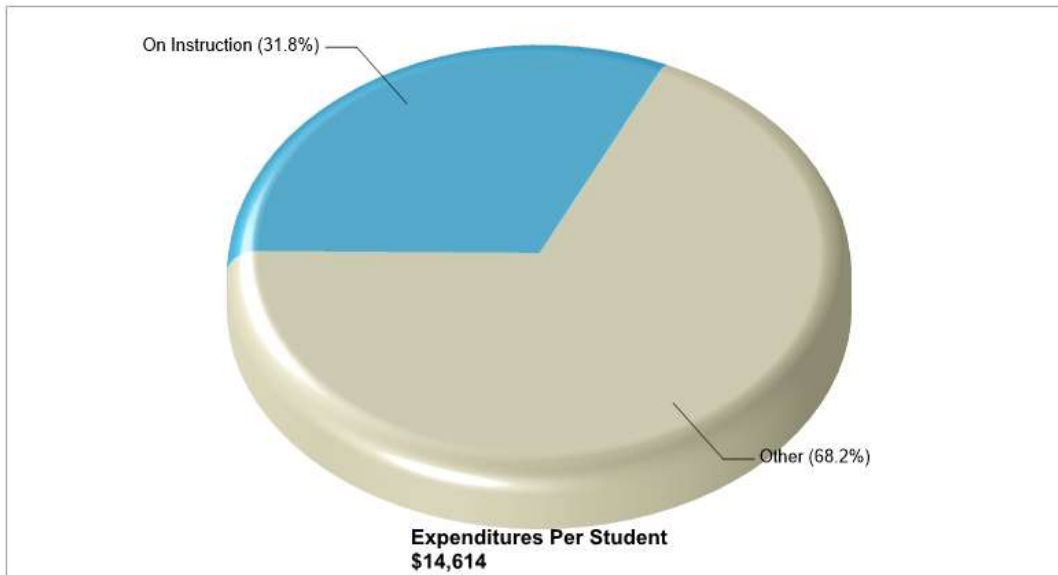

Location: Coplay, PA School Expenditures