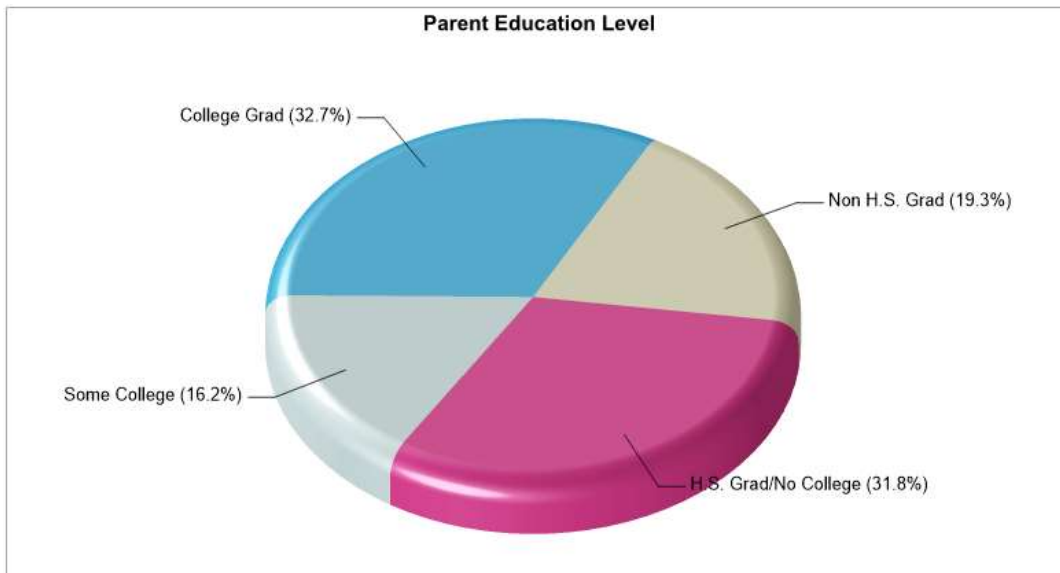

Location: Fountain Hill, PA Parent Education Level

Prepared by RE/MAX real estate