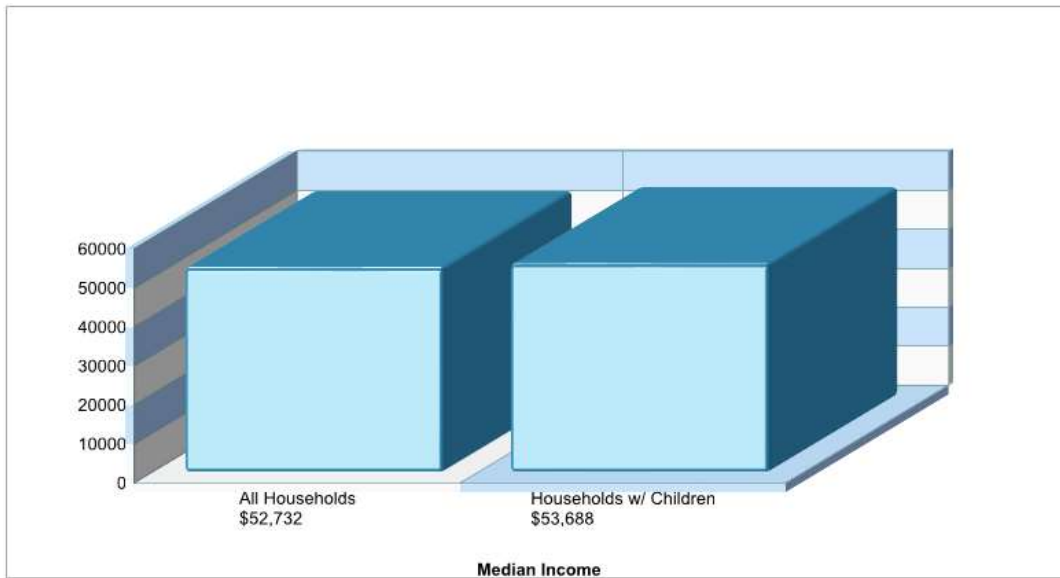

Location: Fountain Hill, PA Household Income