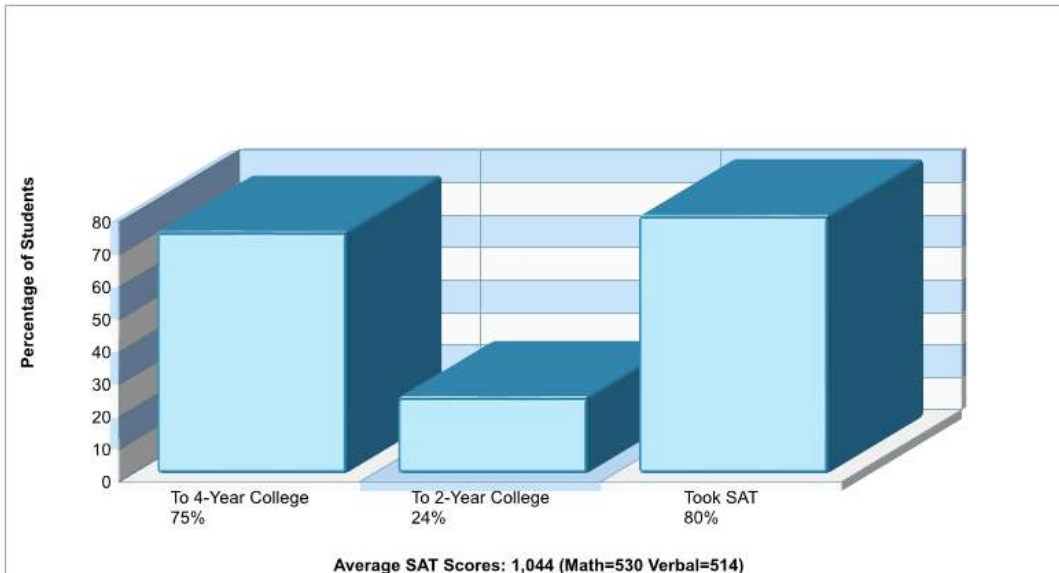

Location: Hanover, PA 18109
High School Statistics

Prepared by RE/MAX real estate