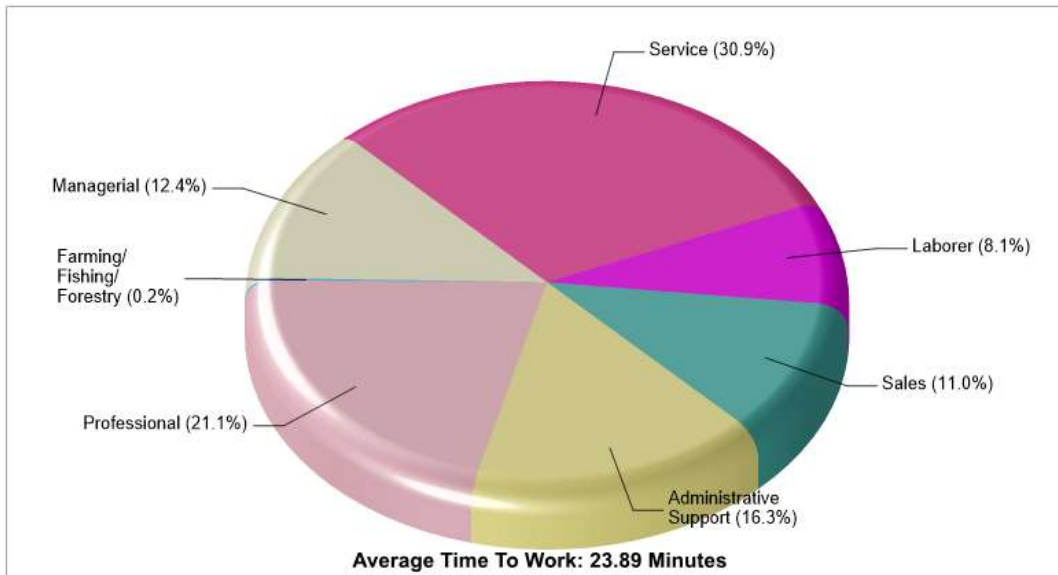

Location: Hanover, PA 18109 County Employment

Prepared by RE/MAX real estate