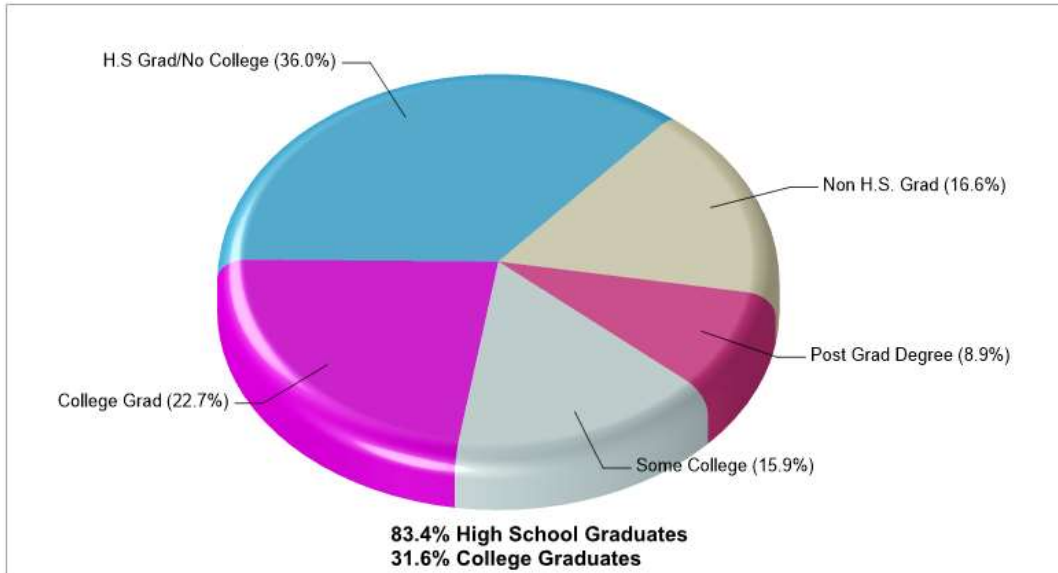

Prepared by RE/MAX real estate

Location: Hanover, PA 18109 County Income

Location: Hanover, PA 18109 County Age Breakdown

Prepared by RE/MAX real estate

Location: Hanover, PA 18109 County Adult Education Level