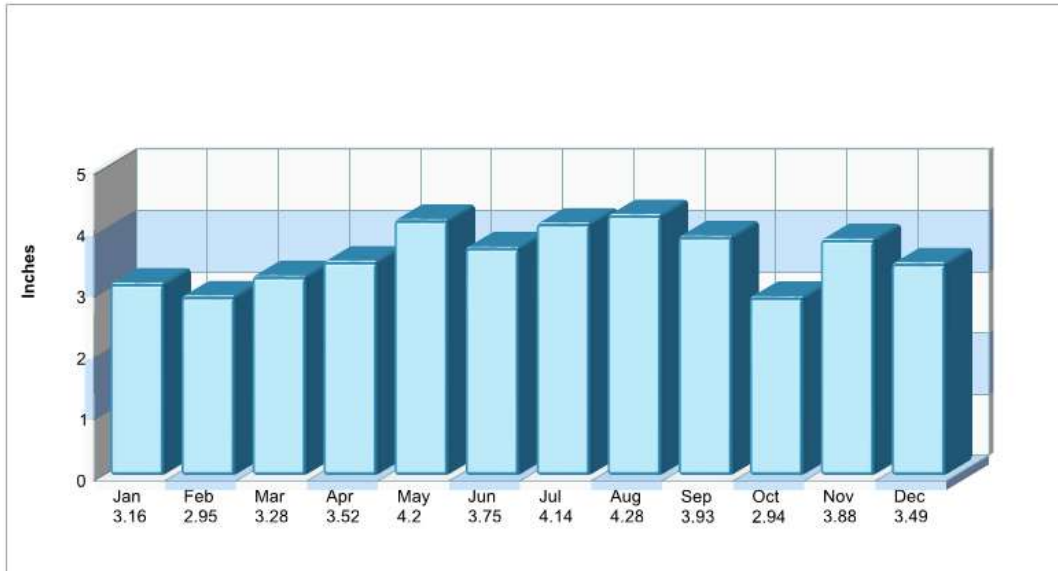

Prepared by RE/MAX real estate

Recent Home Sales

Location: Hanover, PA 18109
Home Sales Pricing Pattern

Prepared by RE/MAX real estate

Average Precipitation Measured at ALLENTOWN AIRPORT (elevation: 388ft.)