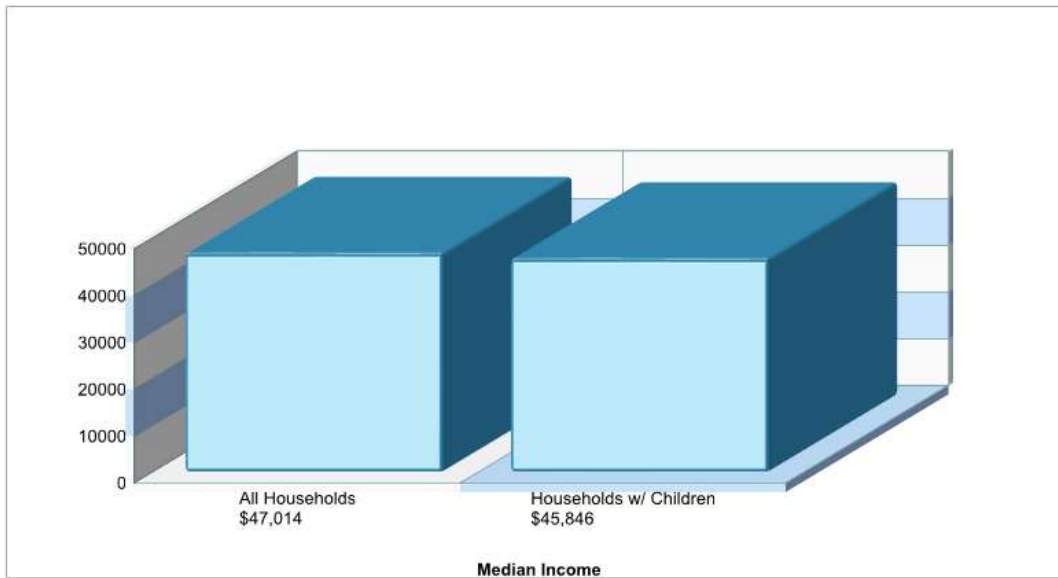

Location: Hanover, PA 18109 Household Income