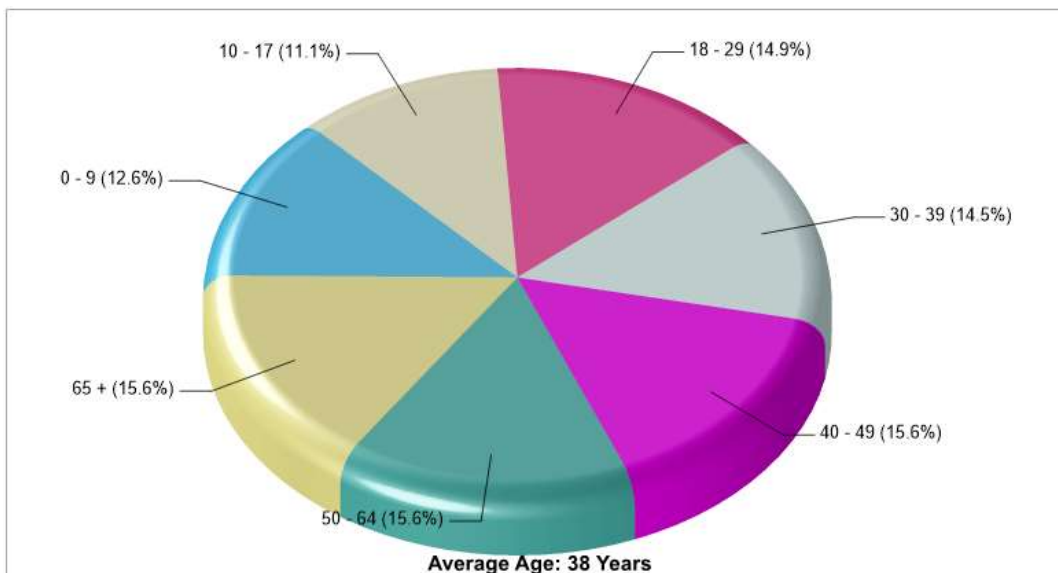

© Homes Media Solutions

The accuracy of all information is deemed reliable, but is not guaranteed.

Location: Hanover, PA 18109 State Household Characteristics

Location: Hanover, PA 18109 State Age Breakdown