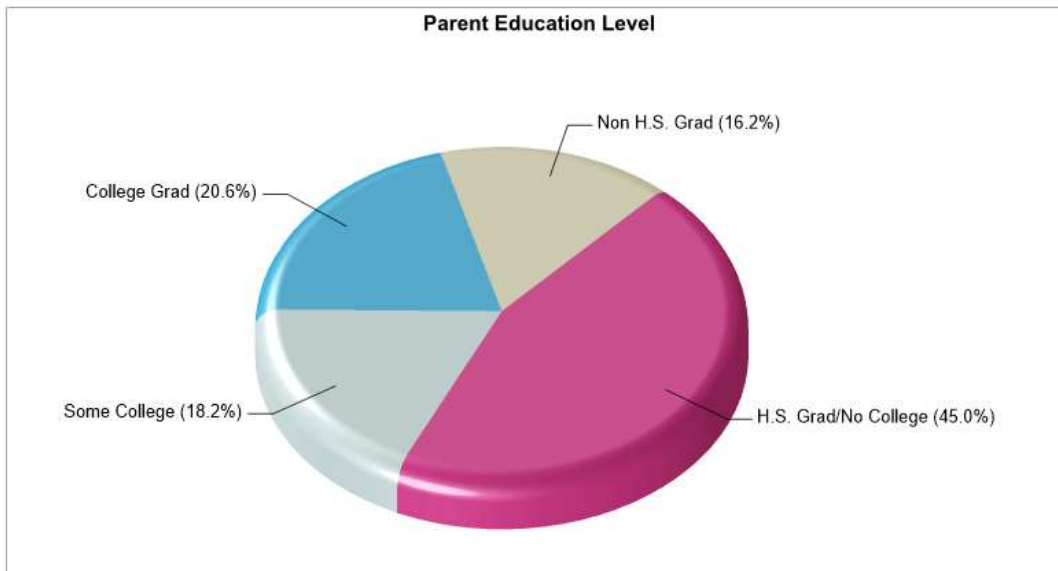

Location: Hanover, PA 18109 Parent Education Level

Prepared by RE/MAX real estate