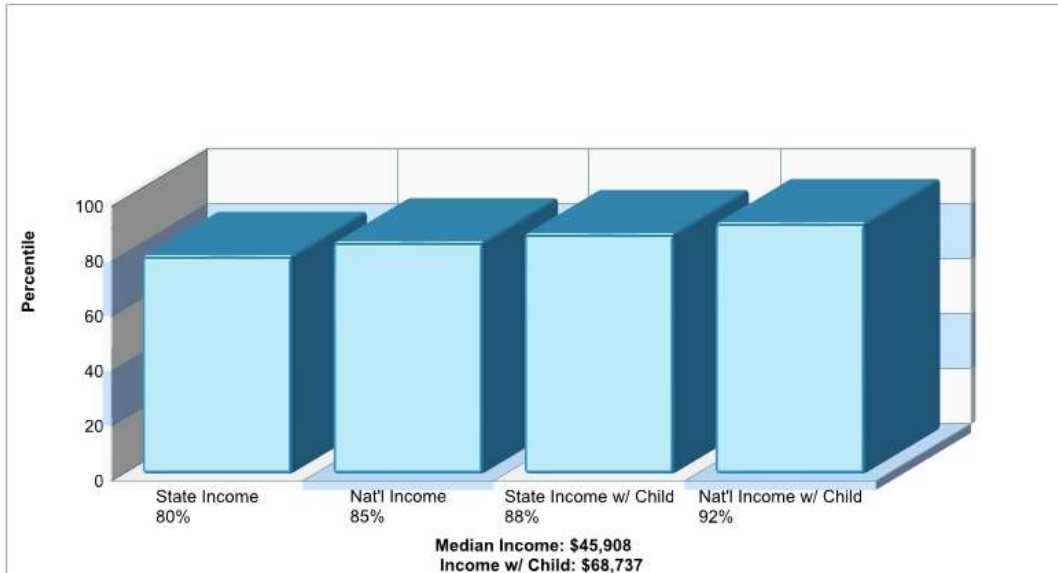

Location: Hanover, PA 18109 County Income