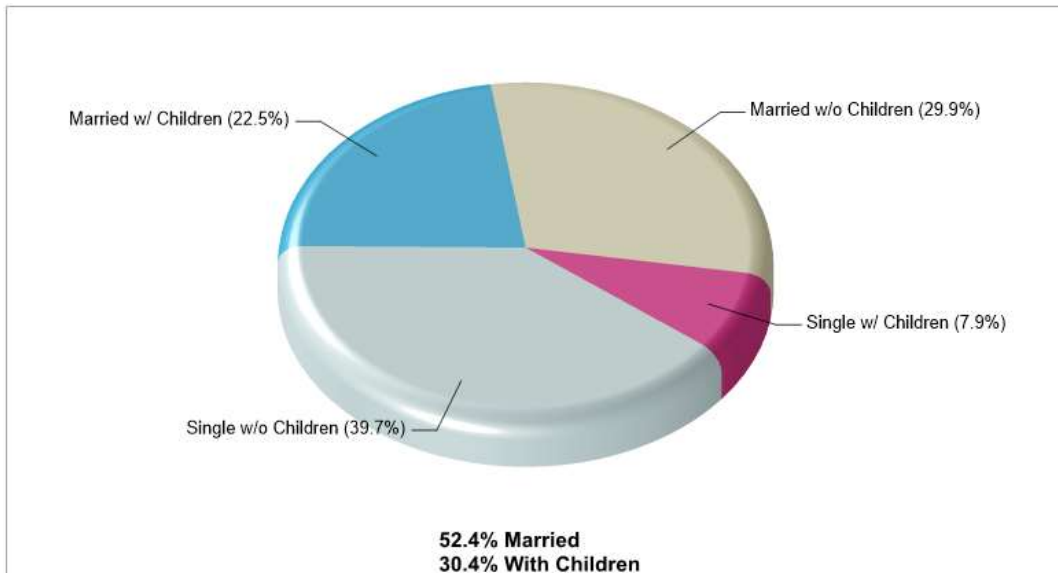

© Homes Media Solutions

The accuracy of all information is deemed reliable, but is not guaranteed.

Location: Hanover, PA 18109 State Household Characteristics

Location: Hanover, PA 18109 State Age Breakdown