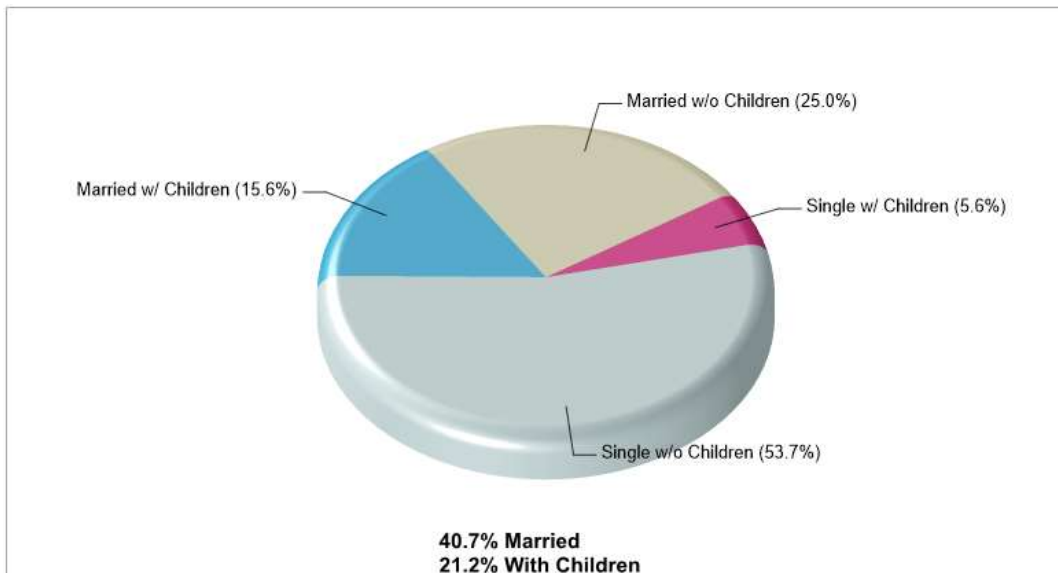

Location: Hanover, PA 18109 Neighborhood Household Characteristics

Prepared by RE/MAX real estate