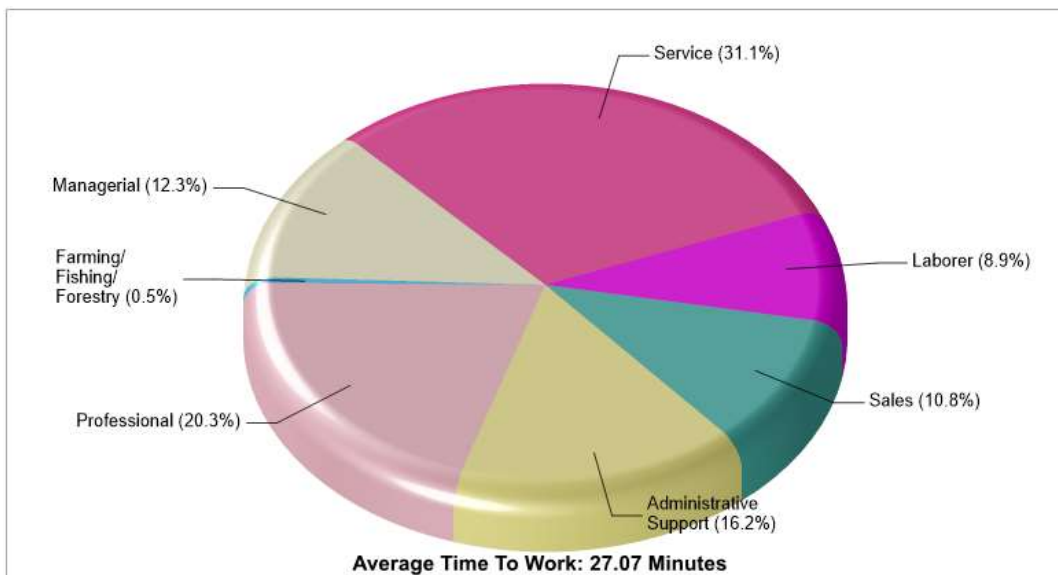

Location: Hanover, PA 18109 State Employment

Prepared by RE/MAX real estate