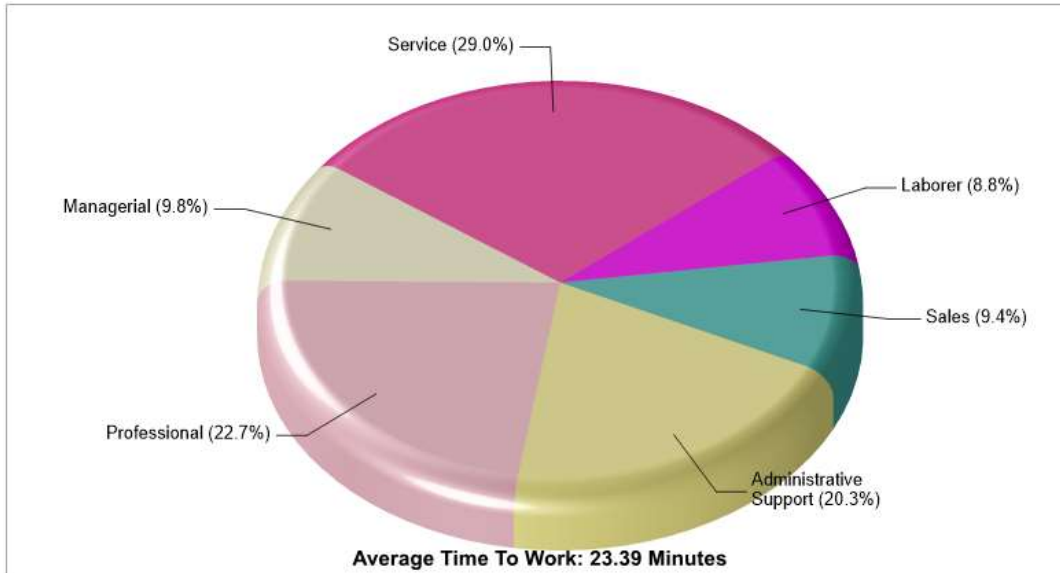

Location: Hanover, PA 18109 Neighborhood Adult Education Level

Location: Hanover, PA 18109 Neighborhood Household Characteristics

Prepared by RE/MAX real estate

Location: Hanover, PA 18109 Neighborhood Employment