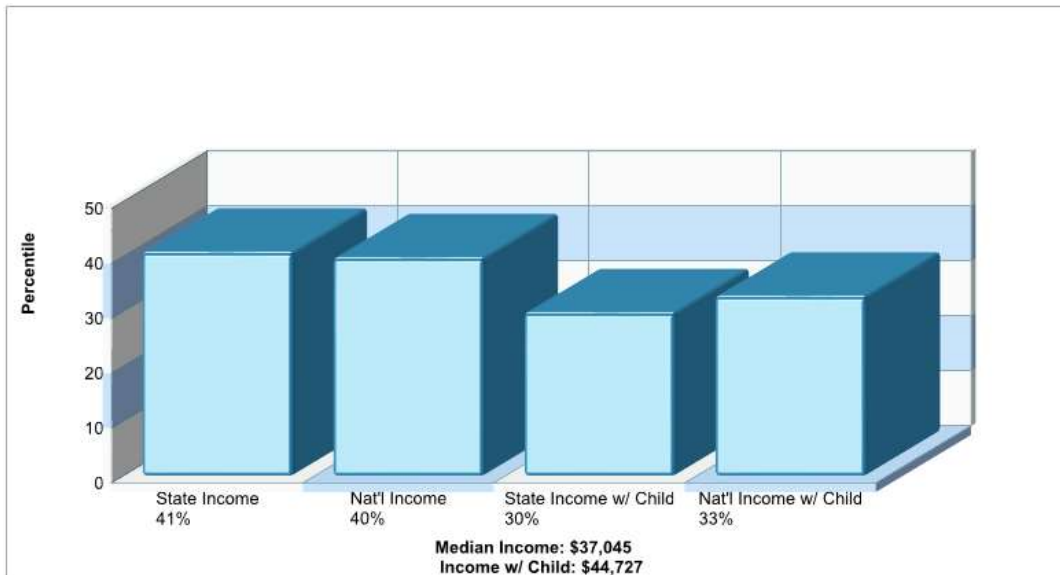

The accuracy of all information is deemed reliable, but is not guaranteed.

Location: Hanover, PA 18109 Neighborhood Income

Location: Hanover, PA 18109 Neighborhood Age Breakdown

Prepared by RE/MAX real estate