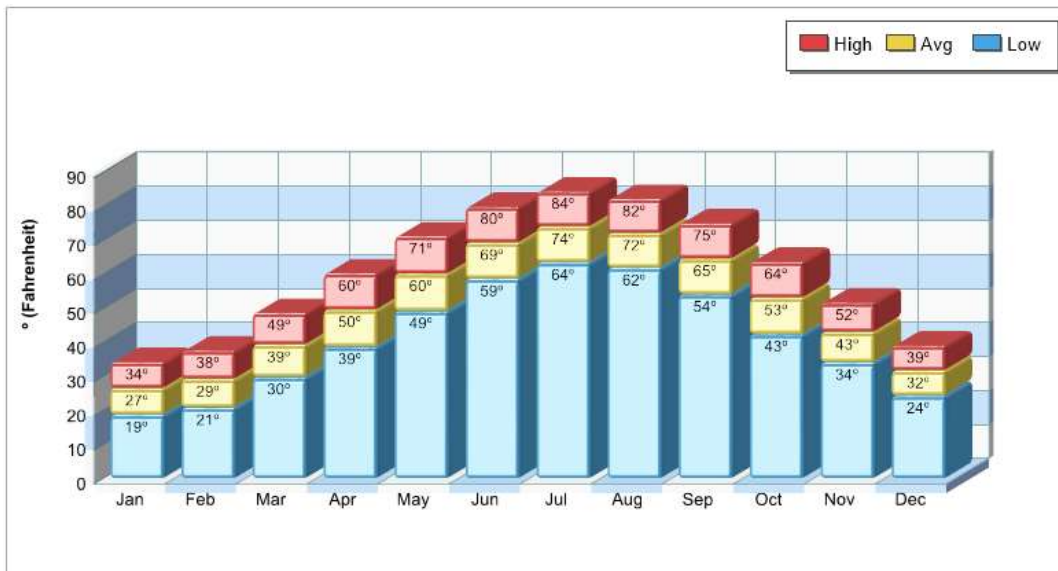

Temperature Measured at ALLENTOWN AIRPORT (elevation: 388ft.)

Prepared by RE/MAX real estate