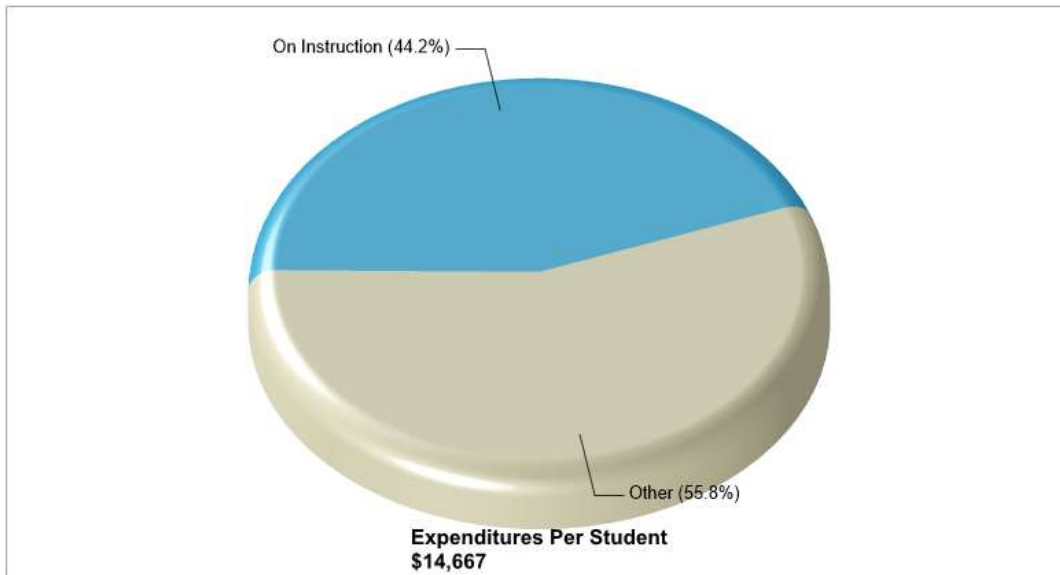

Location: Hanover, PA 18109 School Expenditures