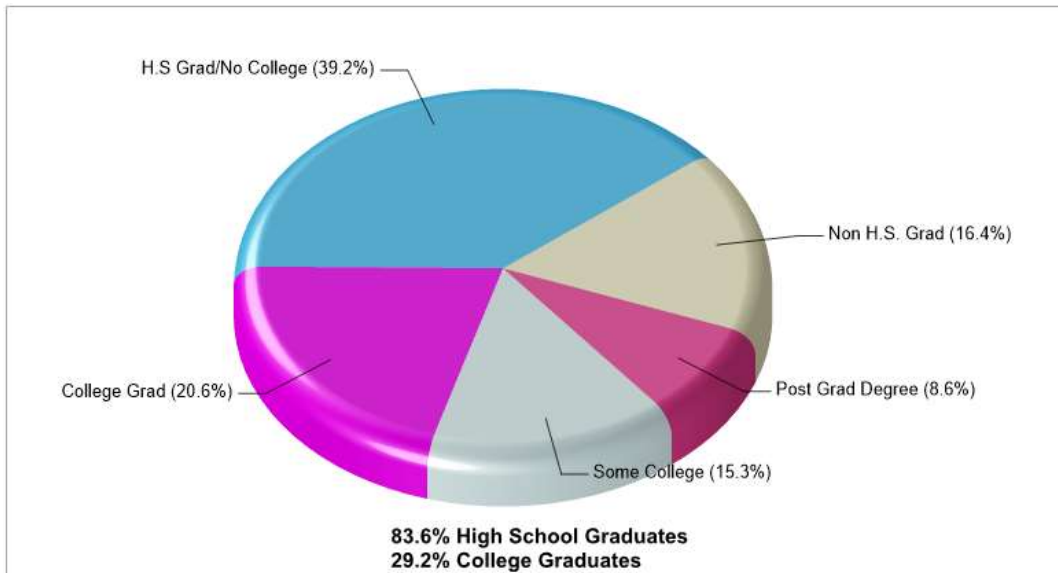

Location: Hanover, PA 18109 State Adult Education Level