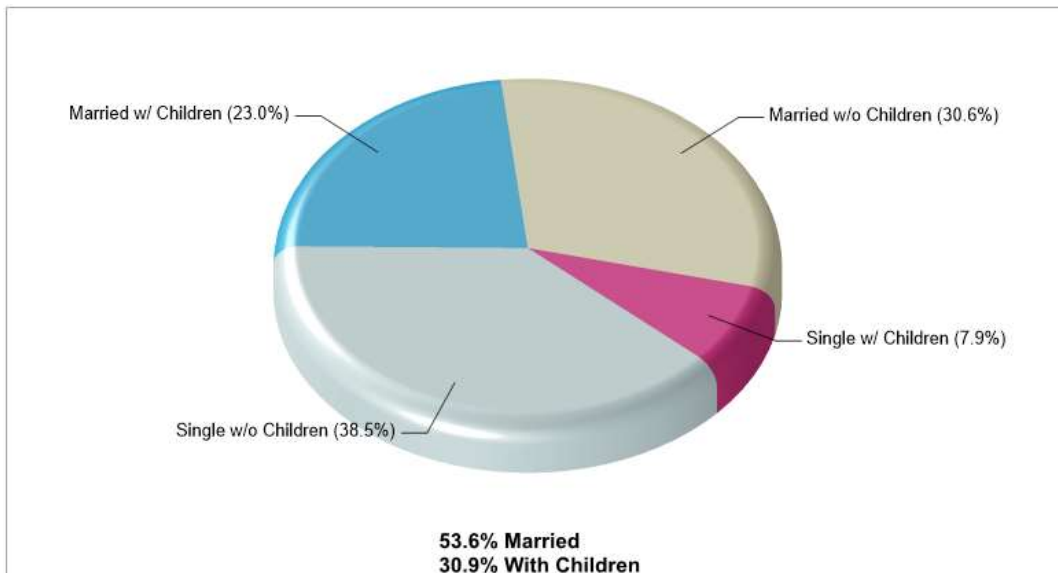

Location: Hanover, PA 18109 County Household Characteristics

Prepared by RE/MAX real estate