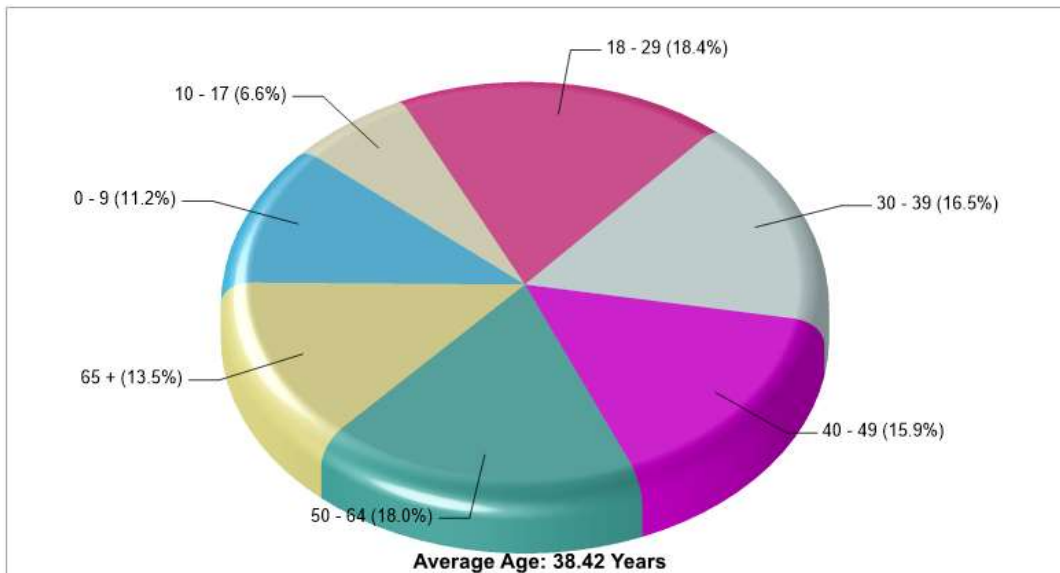

The accuracy of all information is deemed reliable, but is not guaranteed.

Location: Hanover, PA 18109 Neighborhood Income

Location: Hanover, PA 18109 Neighborhood Age Breakdown

Prepared by RE/MAX real estate