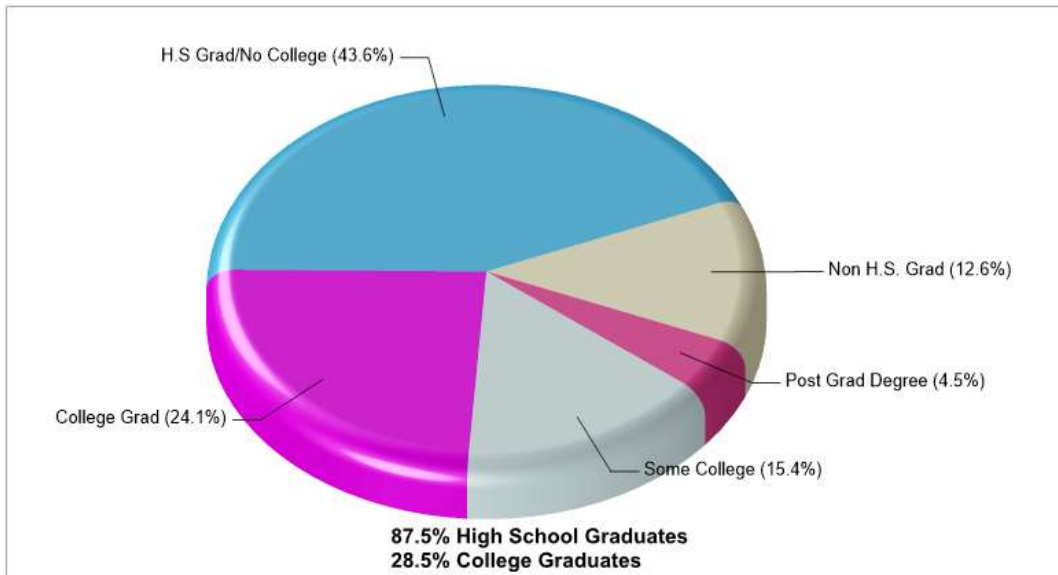

Location: Hanover, PA 18109 Neighborhood Adult Education Level