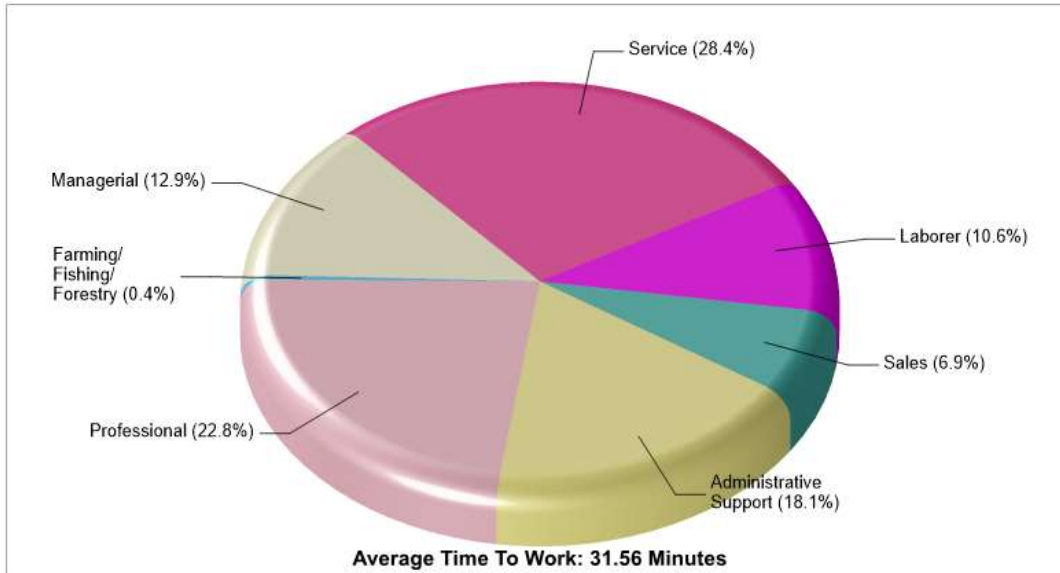

Location: New Tripoli, PA Neighborhood Adult Education Level

Location: New Tripoli, PA Neighborhood Household Characteristics

Prepared by RE/MAX real estate

Location: New Tripoli, PA Neighborhood Employment