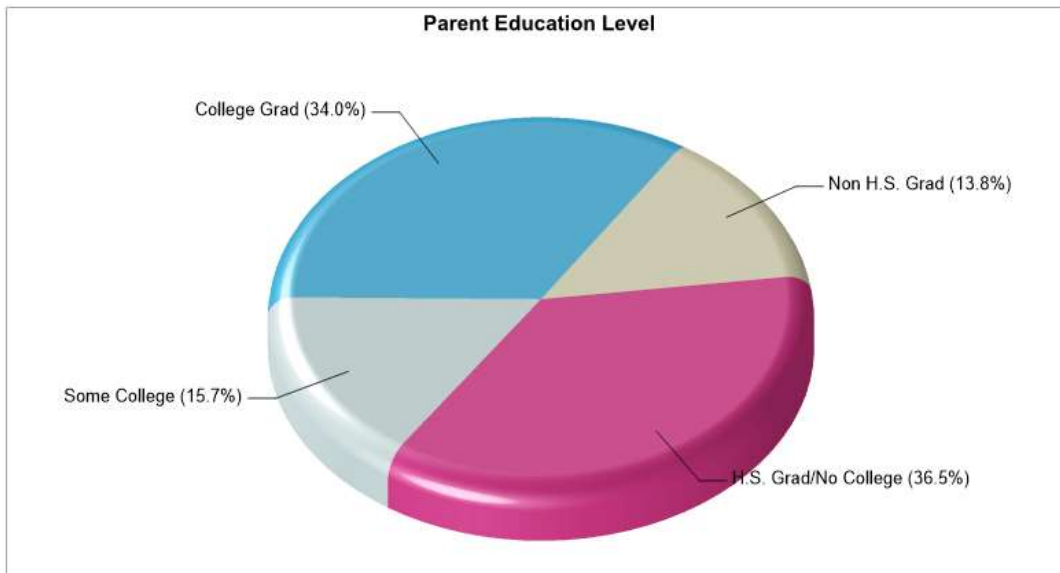

Location: New Tripoli, PA Parent Education Level

Prepared by RE/MAX real estate