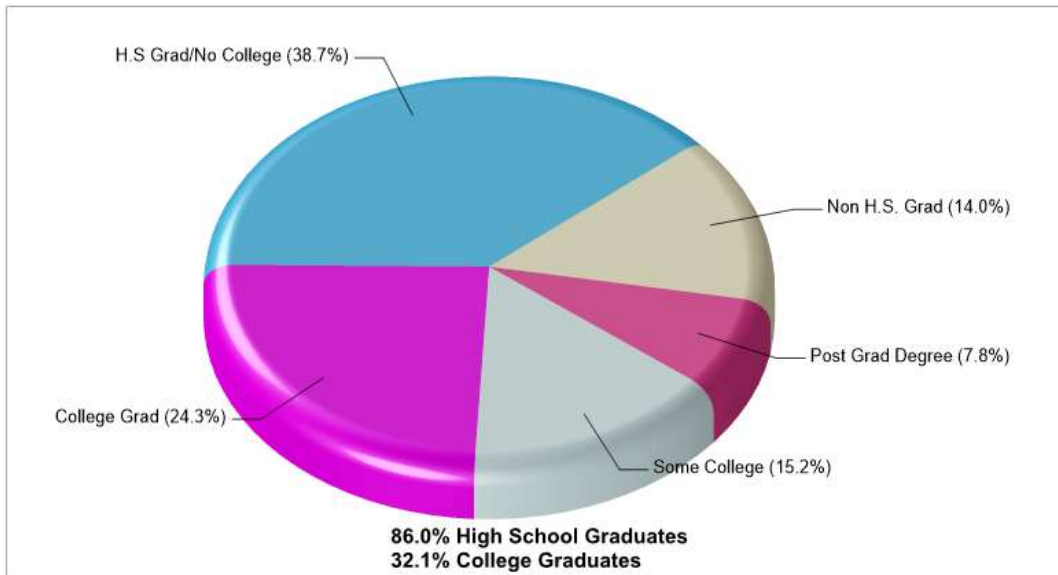

Location: New Tripoli, PA Neighborhood Adult Education Level