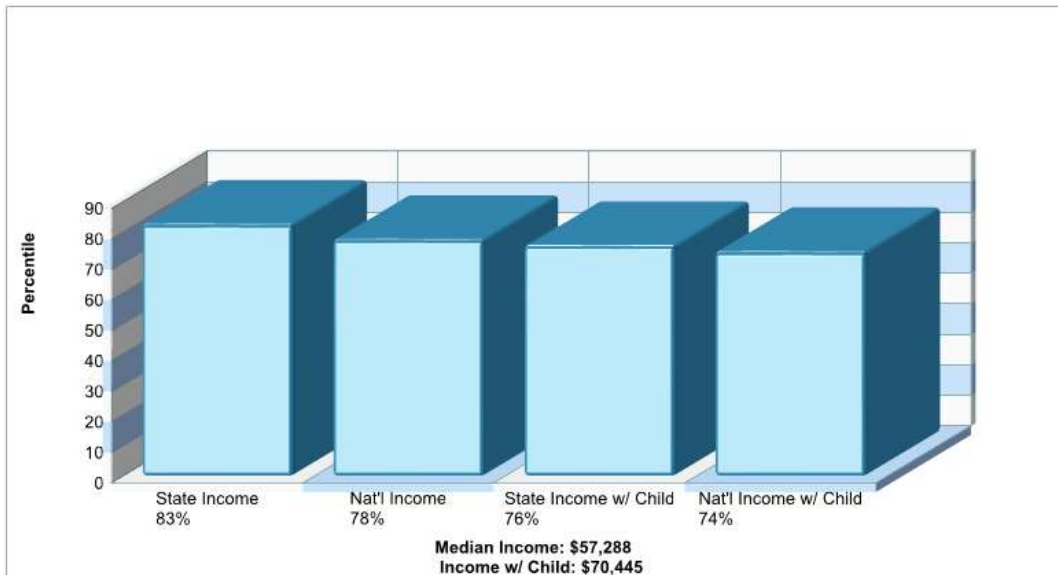

The accuracy of all information is deemed reliable, but is not guaranteed.

Location: New Tripoli, PA Neighborhood Income

Location: New Tripoli, PA Neighborhood Age Breakdown

Prepared by RE/MAX real estate