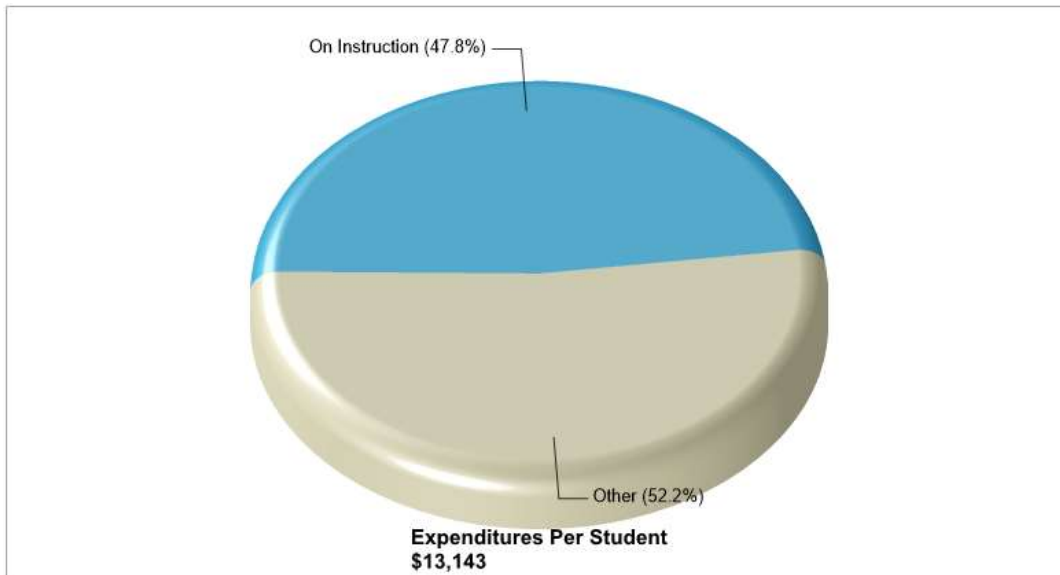

Location: New Tripoli, PA School Expenditures