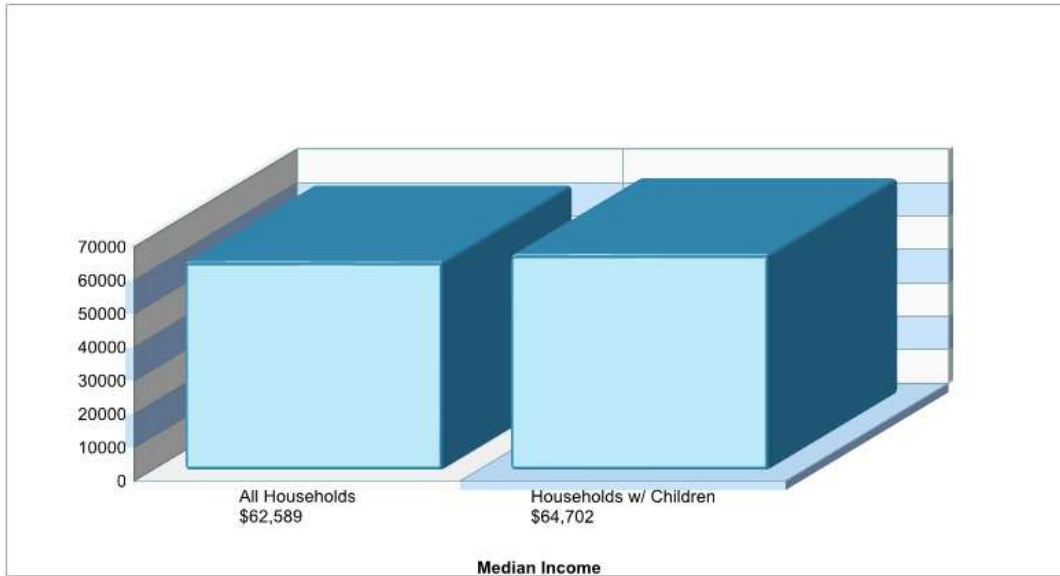

Location: New Tripoli, PA Household Income