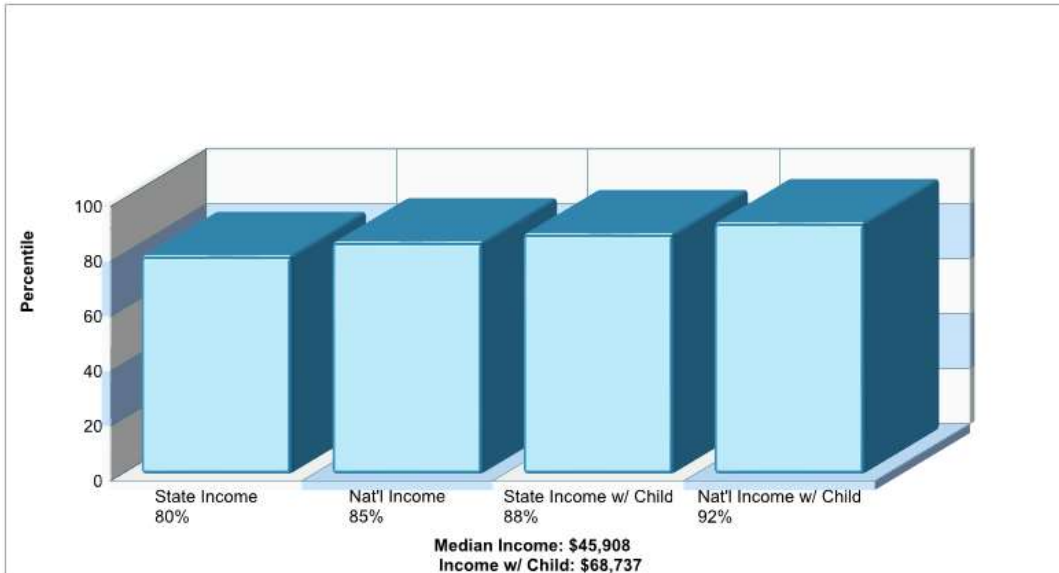

Location: New Tripoli, PA County Income