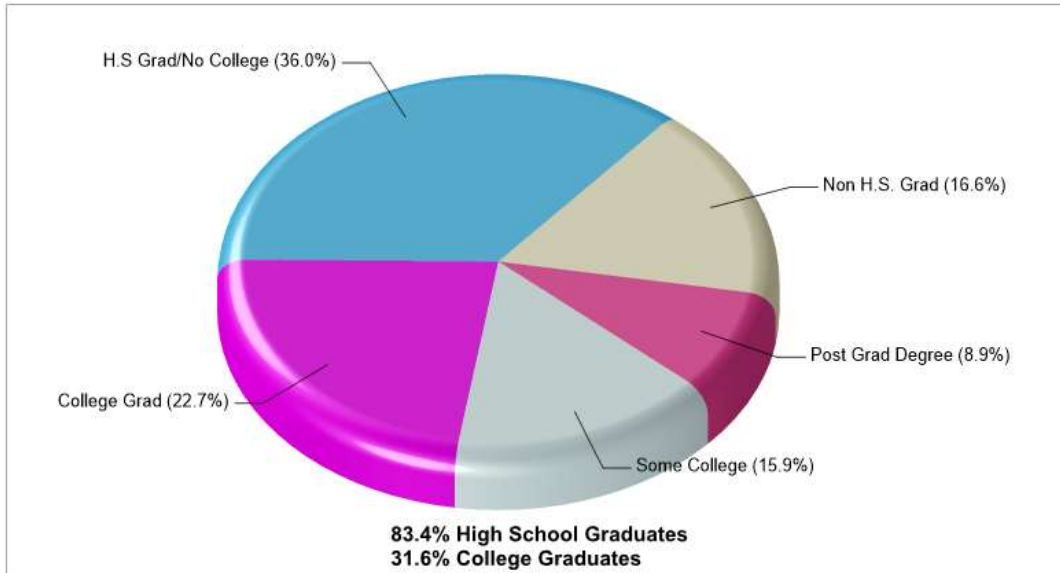

Location: New Tripoli, PA County Adult Education Level