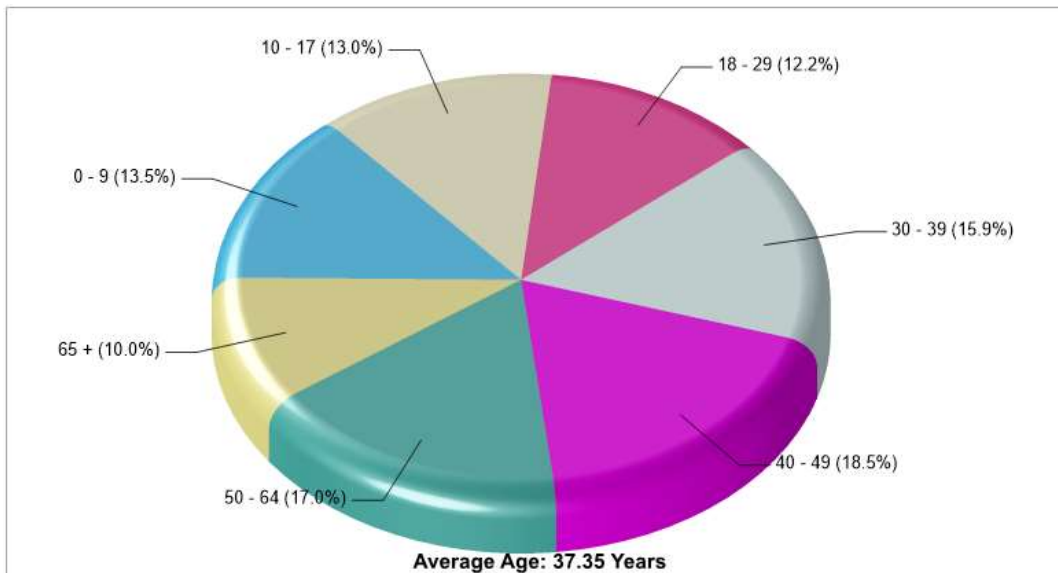

The accuracy of all information is deemed reliable, but is not guaranteed.

Location: New Tripoli, PA Neighborhood Income

Location: New Tripoli, PA Neighborhood Age Breakdown

Prepared by RE/MAX real estate