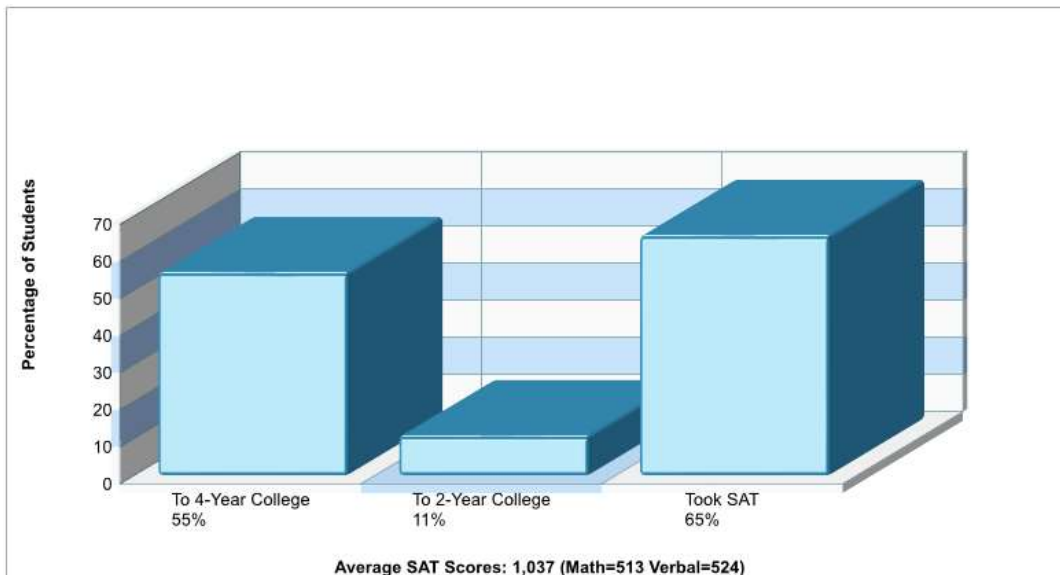

Location: New Tripoli, PA High School Statistics

Prepared by RE/MAX real estate