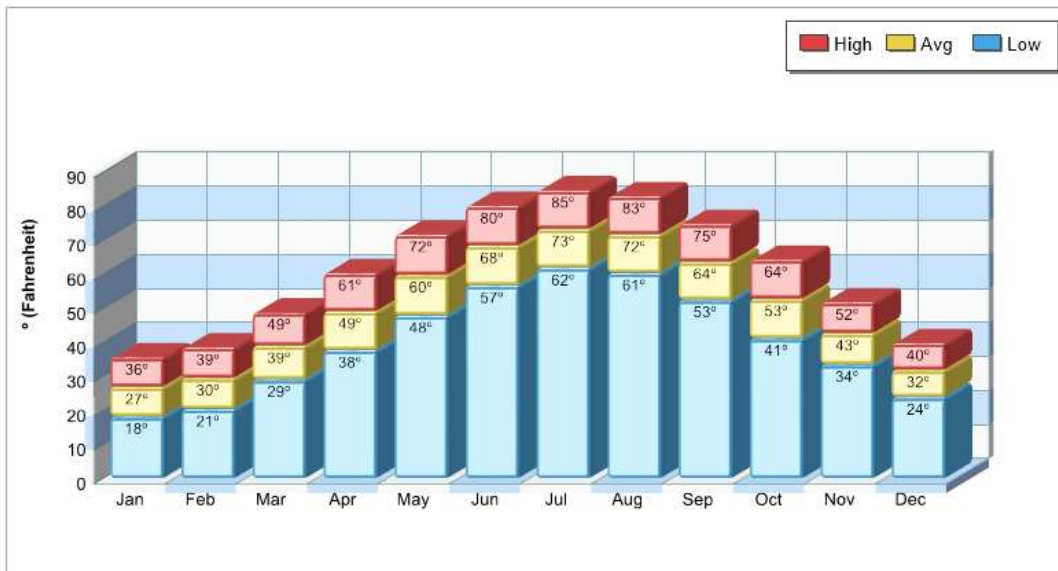

Prepared by RE/MAX real estate

Average Precipitation Measured at PALMERTON (elevation: 410ft.)

Temperature Measured at PALMERTON (elevation: 410ft.)

Prepared by RE/MAX real estate

Houses of Worship

New Tripoli