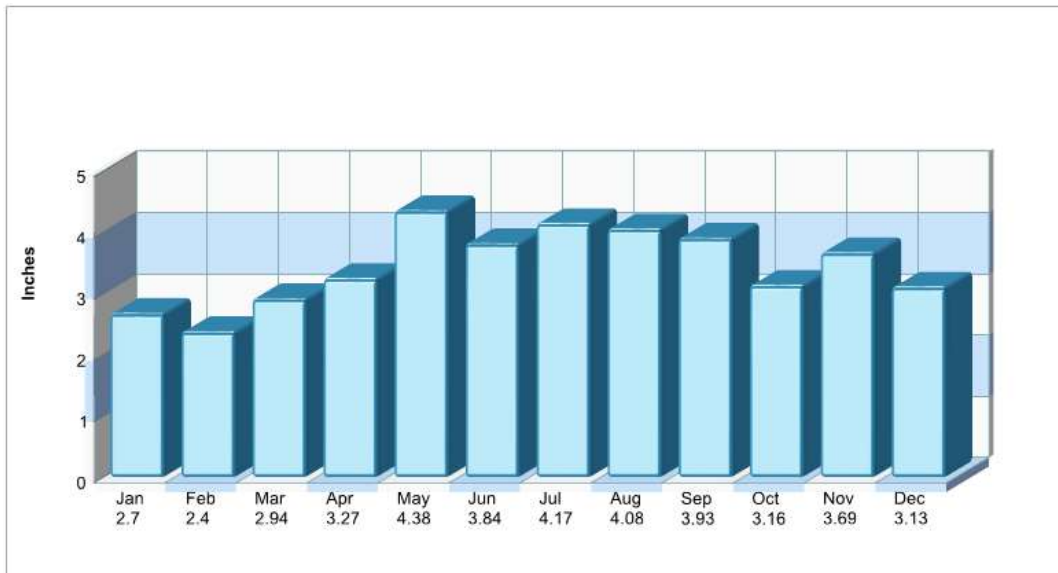

Prepared by RE/MAX real estate

Average Precipitation Measured at PALMERTON (elevation: 410ft.)

Temperature Measured at PALMERTON (elevation: 410ft.)

Prepared by RE/MAX real estate

Houses of Worship

New Tripoli