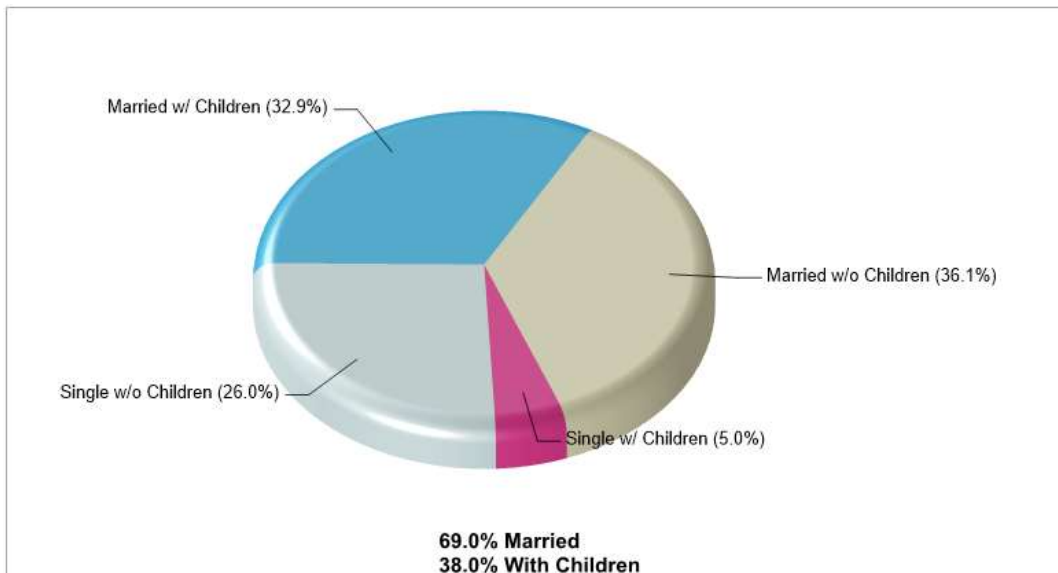

Location: New Tripoli, PA Neighborhood Household Characteristics

Prepared by RE/MAX real estate