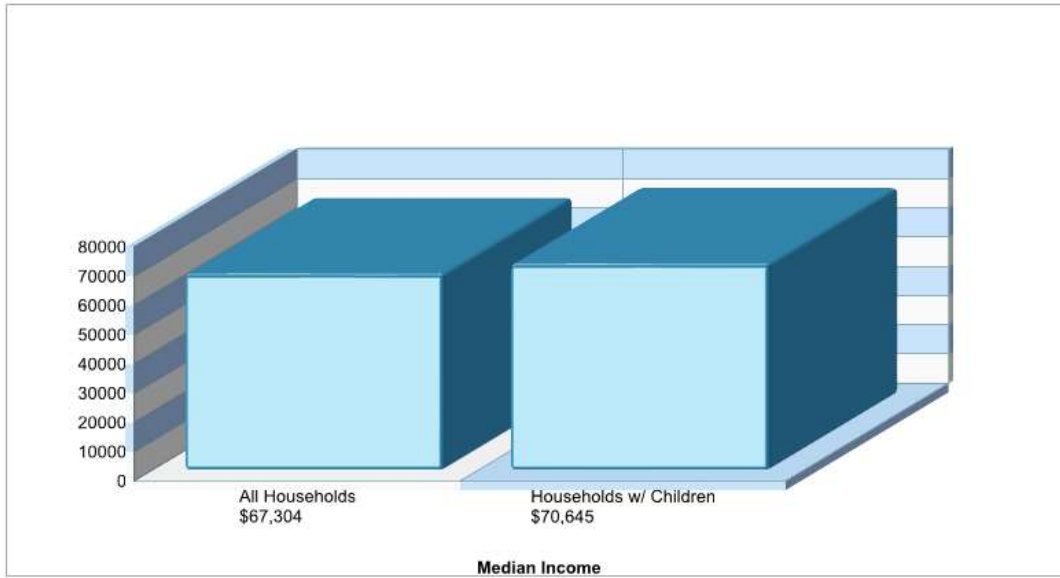

Location: Lower Macungie, PA Household Income