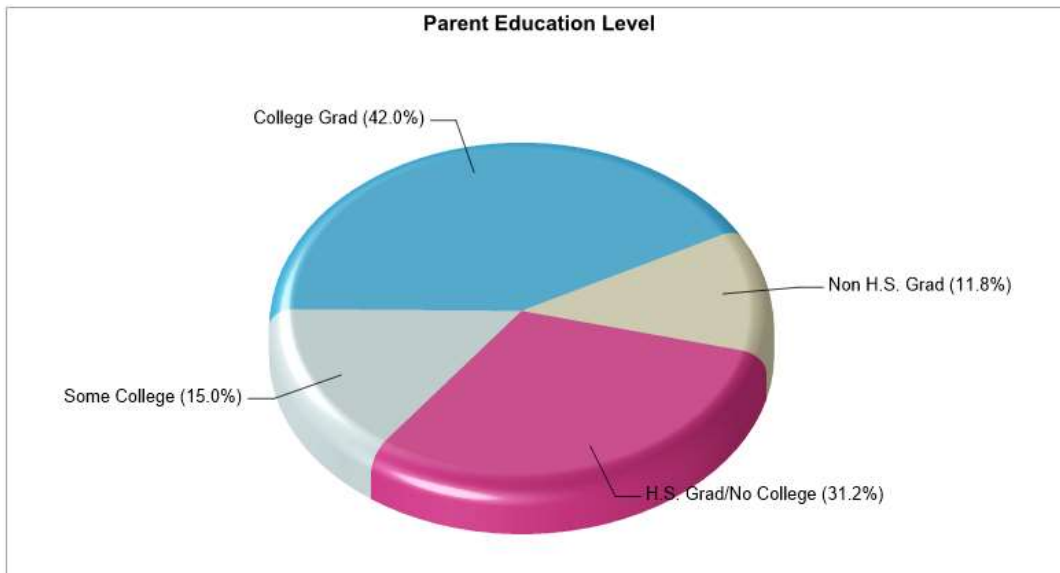

Location: Lower Macungie, PA Parent Education Level

Prepared by RE/MAX real estate