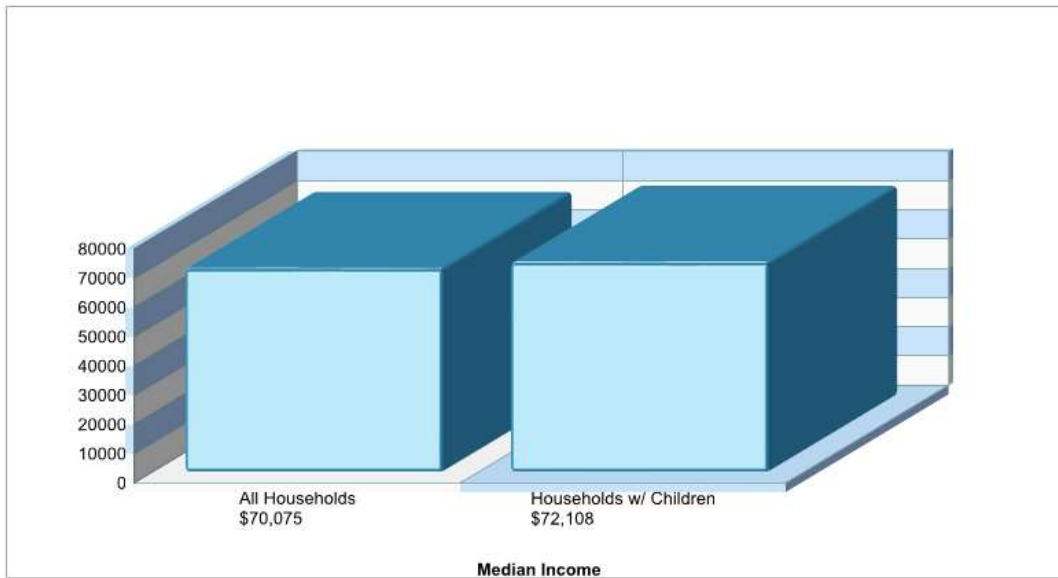

Location: Lower Milford, PA Household Income