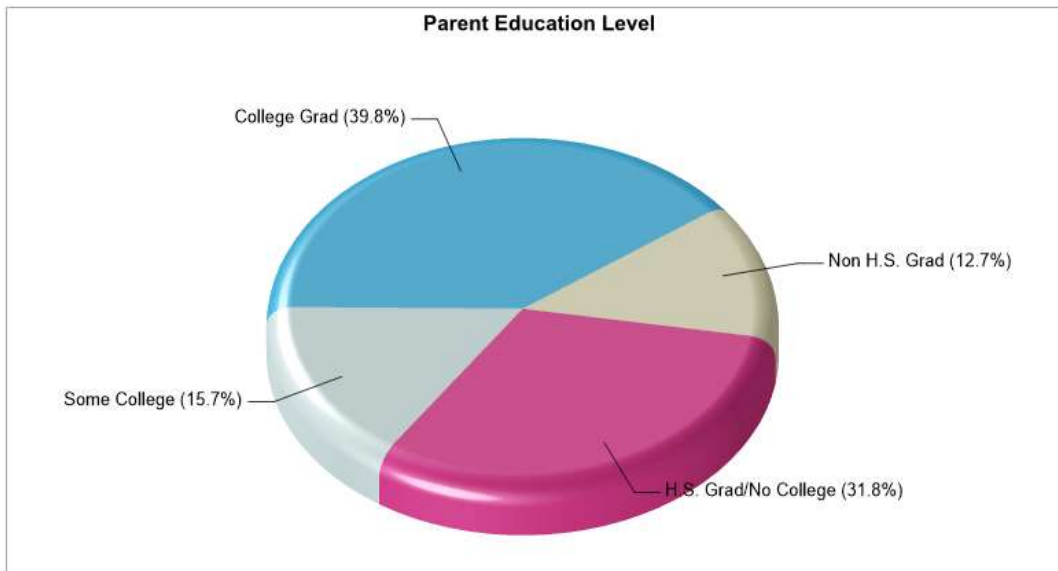

Location: Lower Milford, PA Parent Education Level

Prepared by RE/MAX real estate