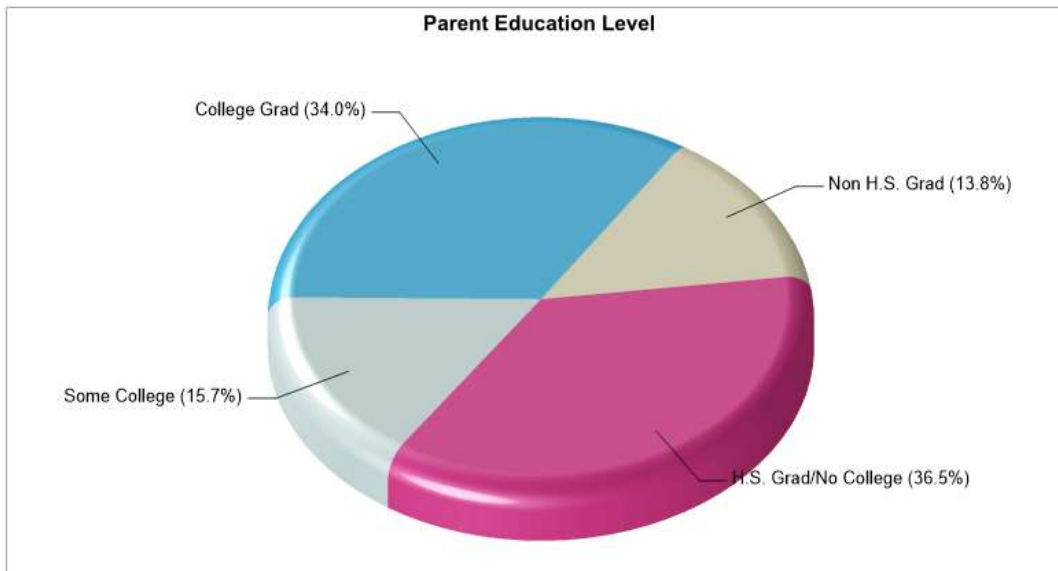

Location: Lowhill, PA Parent Education Level

Prepared by RE/MAX real estate