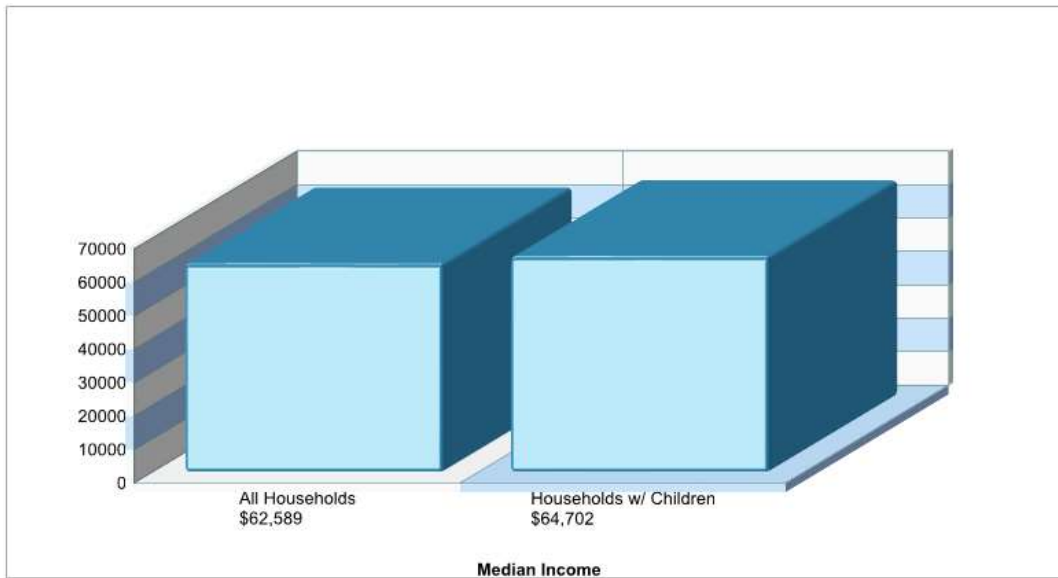

Location: Lowhill, PA Household Income