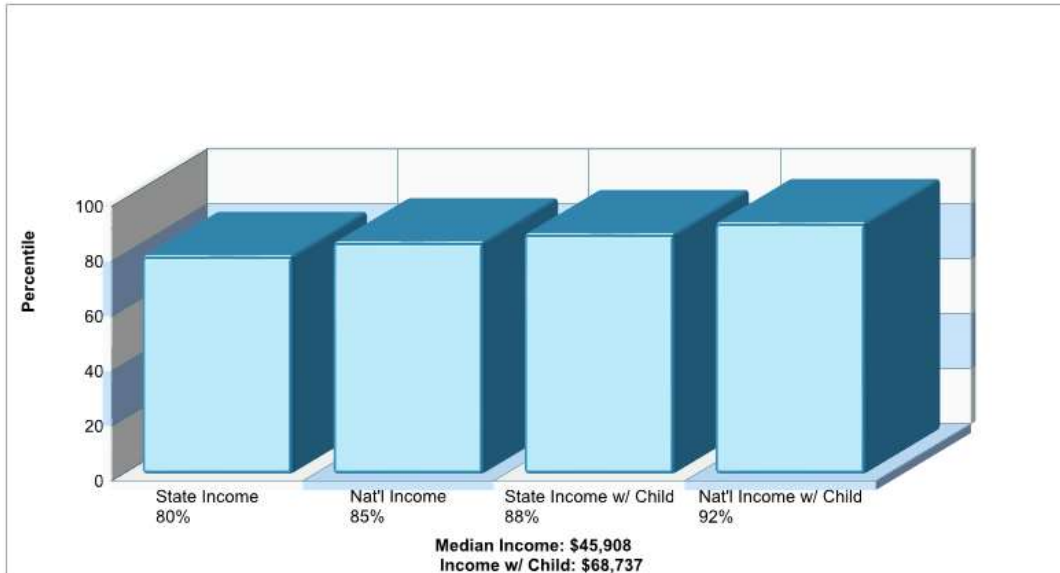

Location: Lowhill, PA County Income