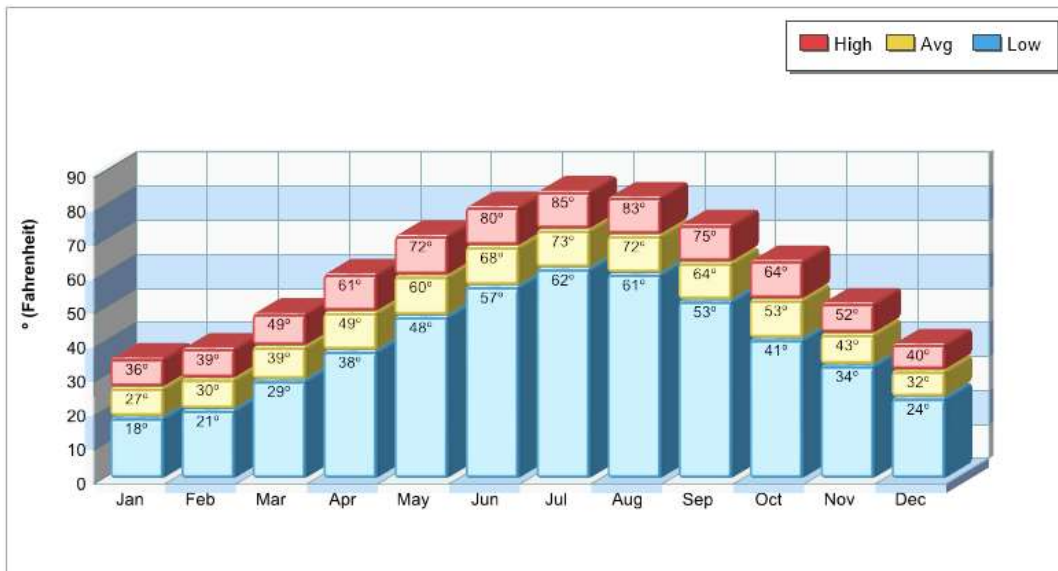

Average Precipitation Measured at PALMERTON (elevation: 410ft.)

Temperature Measured at PALMERTON (elevation: 410ft.)

Prepared by RE/MAX real estate

Houses of Worship

Lowhill

Prepared by RE/MAX real estate