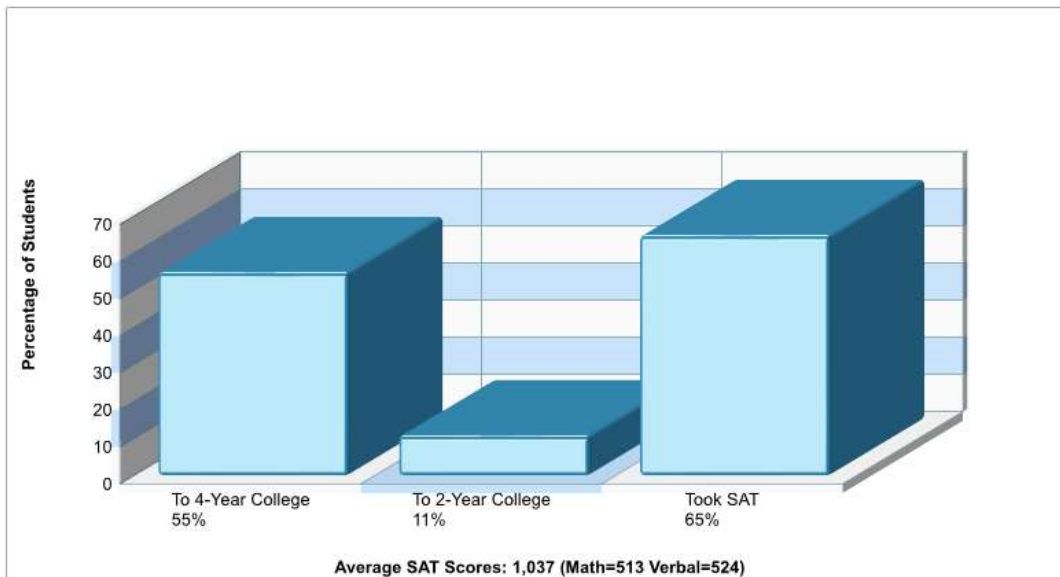

Location: Lowhill, PA High School Statistics

Prepared by RE/MAX real estate