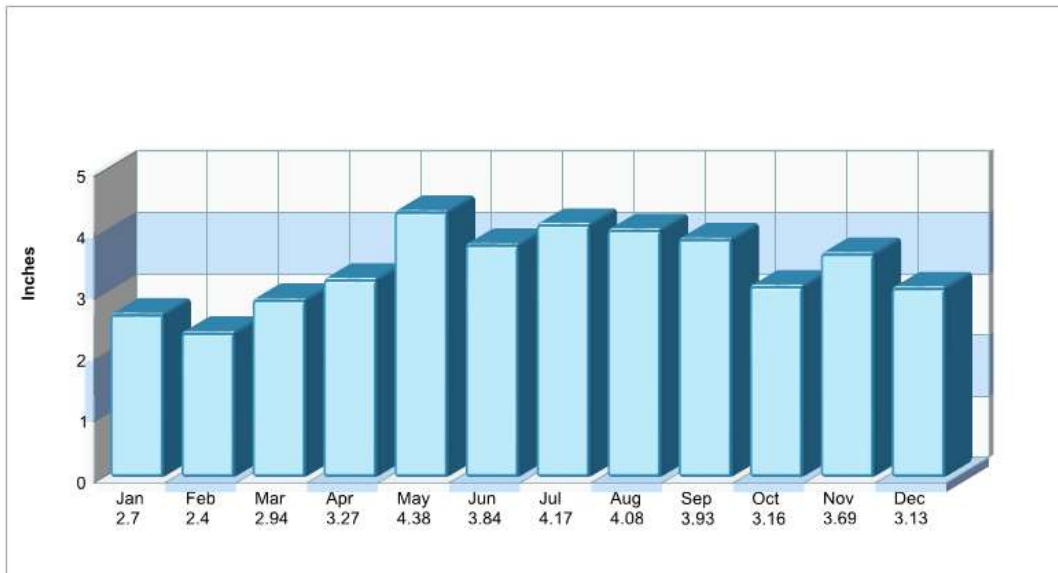

Average Precipitation Measured at PALMERTON (elevation: 410ft.)

Temperature Measured at PALMERTON (elevation: 410ft.)

Prepared by RE/MAX real estate

Houses of Worship

Lowhill

Prepared by RE/MAX real estate