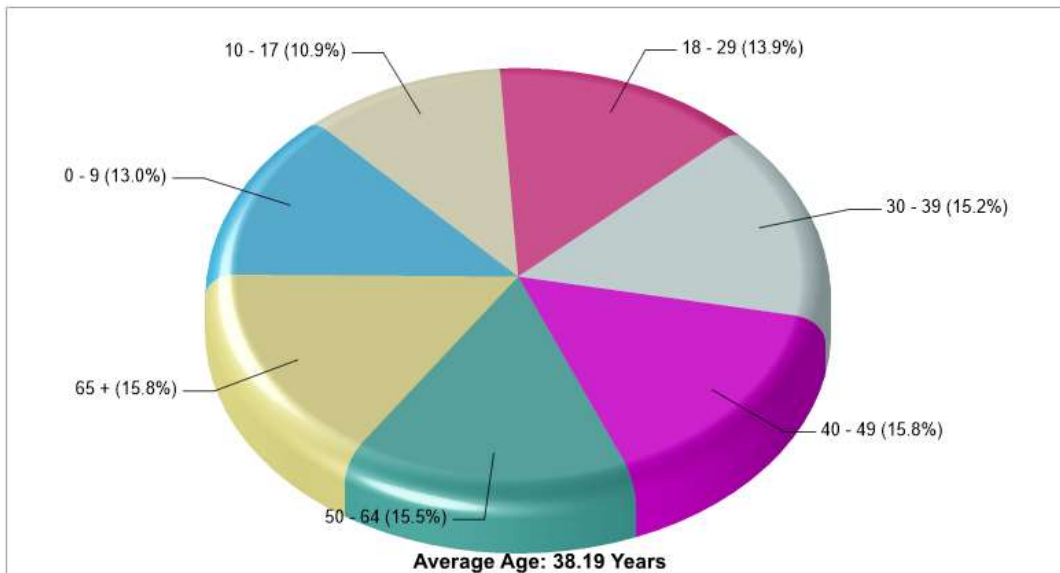

Location: Lowhill, PA County Age Breakdown

Prepared by RE/MAX real estate