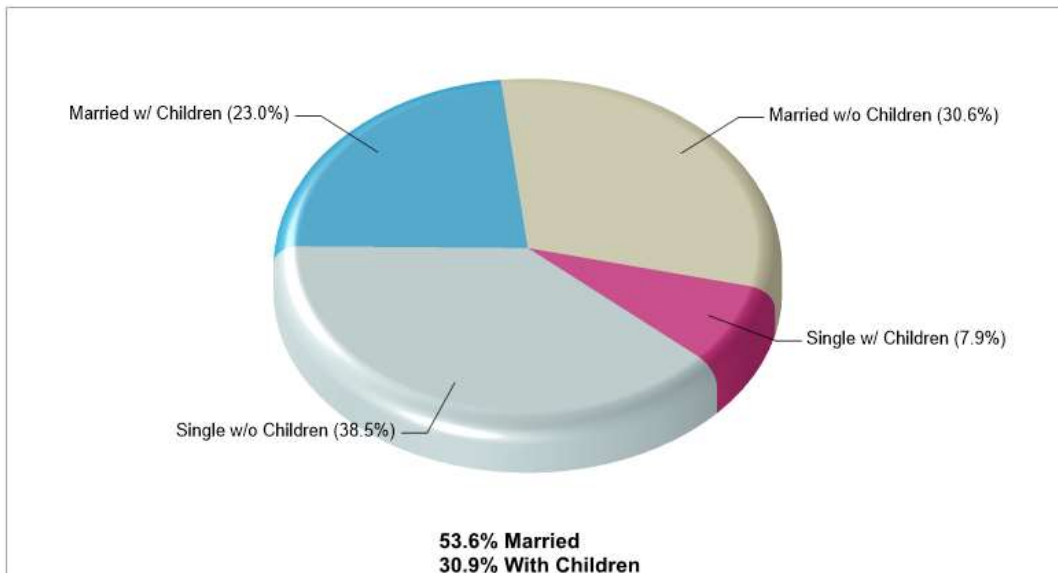

Location: Lynn, PA County Household Characteristics

Prepared by RE/MAX real estate