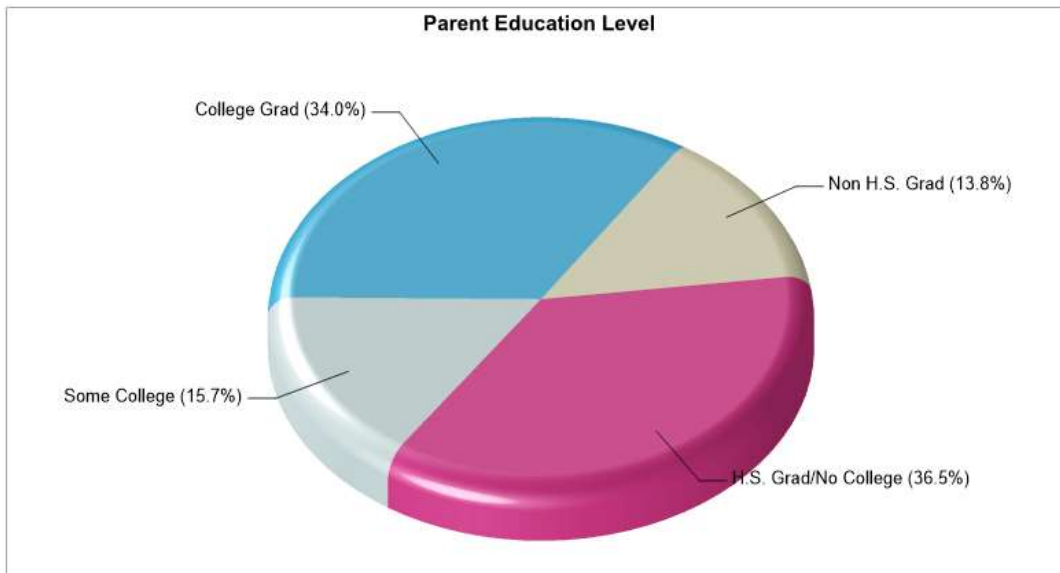

Location: Lynn, PA Parent Education Level

Prepared by RE/MAX real estate