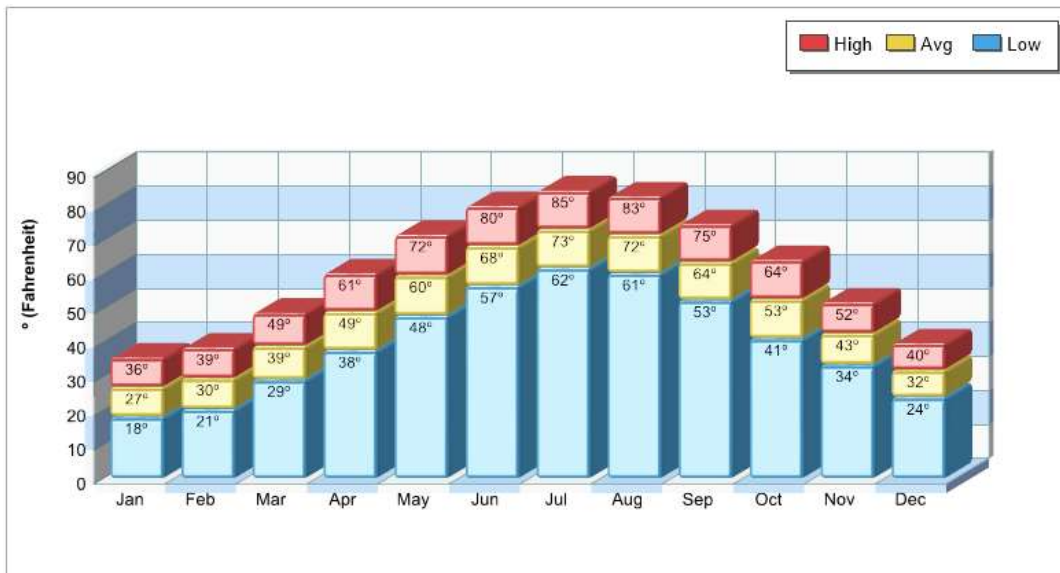

Prepared by RE/MAX real estate

Average Precipitation Measured at PALMERTON (elevation: 410ft.)

Temperature Measured at PALMERTON (elevation: 410ft.)

Prepared by RE/MAX real estate

Houses of Worship

Lynn

Prepared by RE/MAX real estate