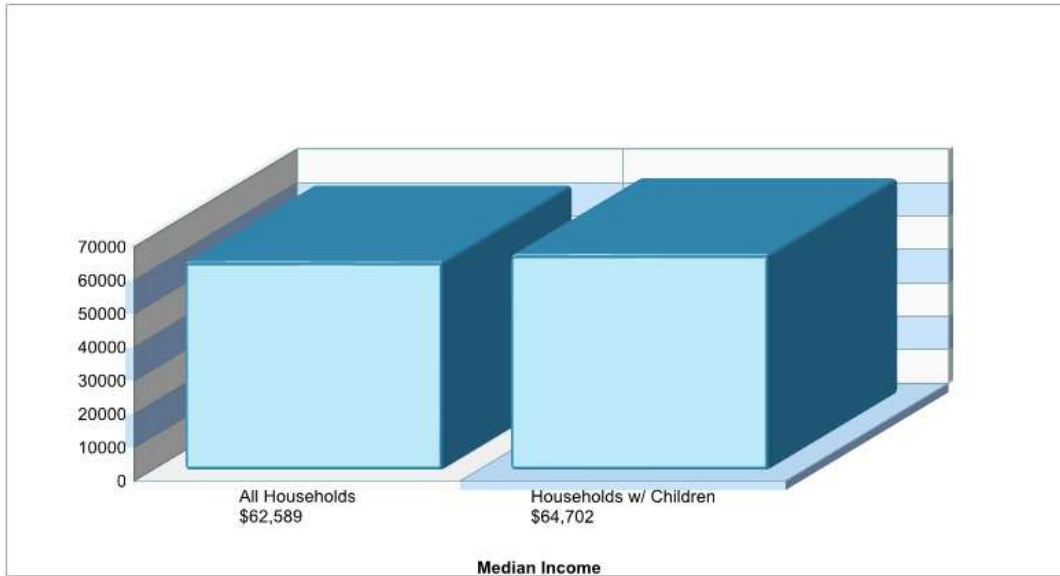

Location: Lynn, PA Household Income