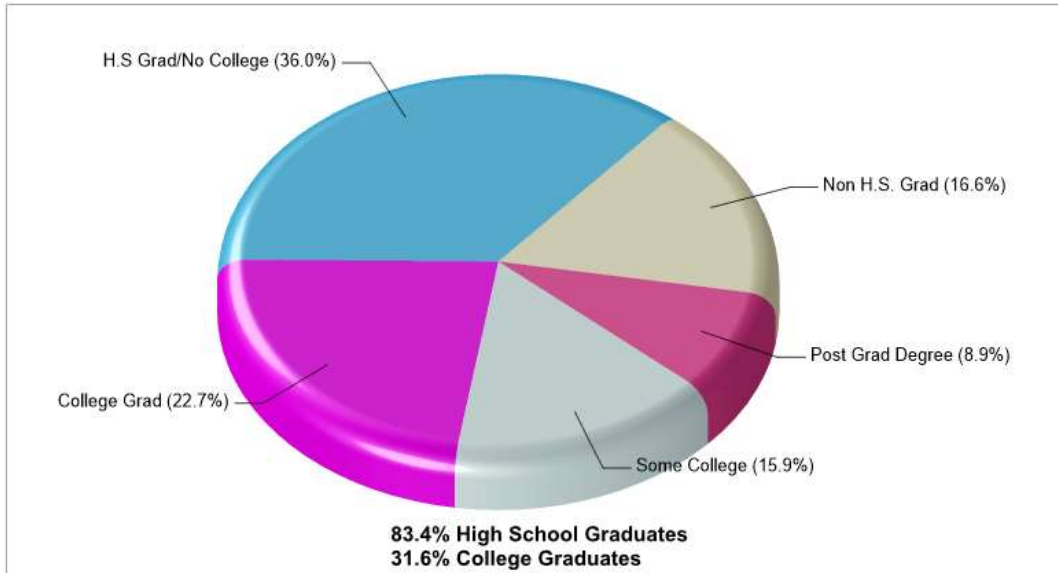

Location: Lynn, PA County Adult Education Level