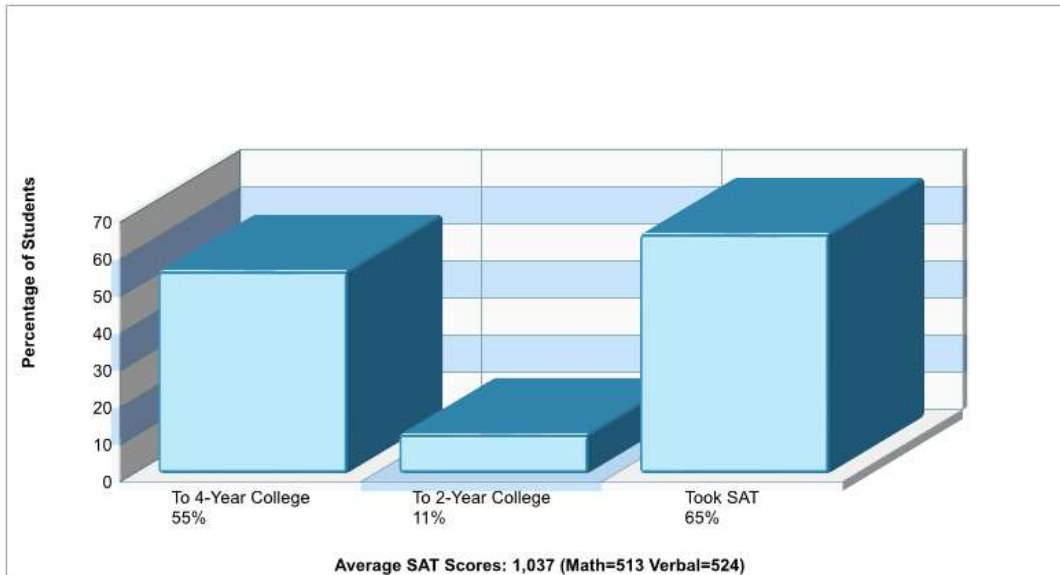

Location: Lynn, PA High School Statistics

Prepared by RE/MAX real estate