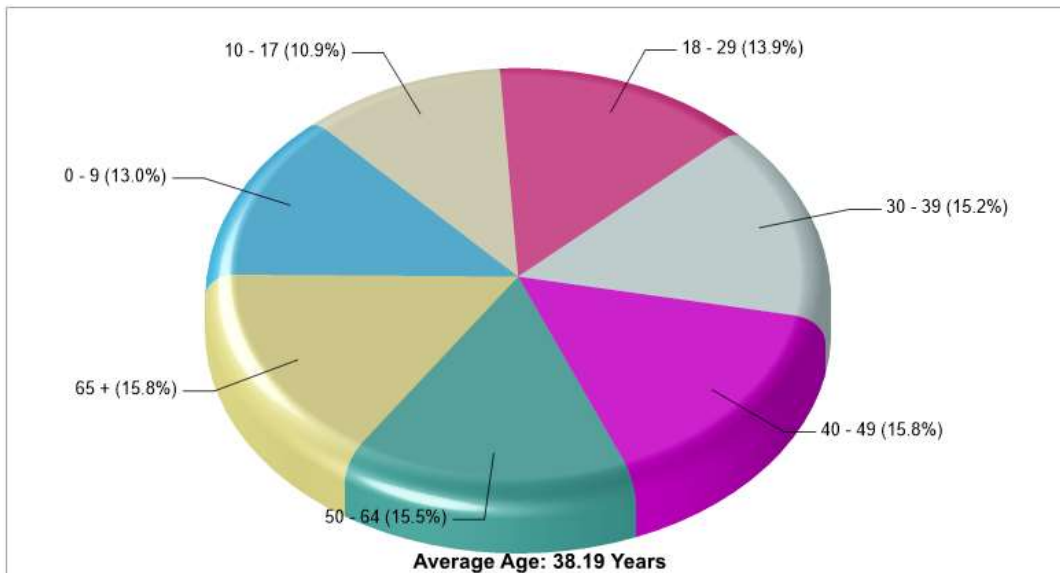

Phone: 6106836409

Distance from Subject: 9.79 miles

Prepared by RE/MAX real estate

County Facts

Lynn

Prepared by RE/MAX real estate

Location: Lynn, PA County Income

Location: Lynn, PA County Age Breakdown