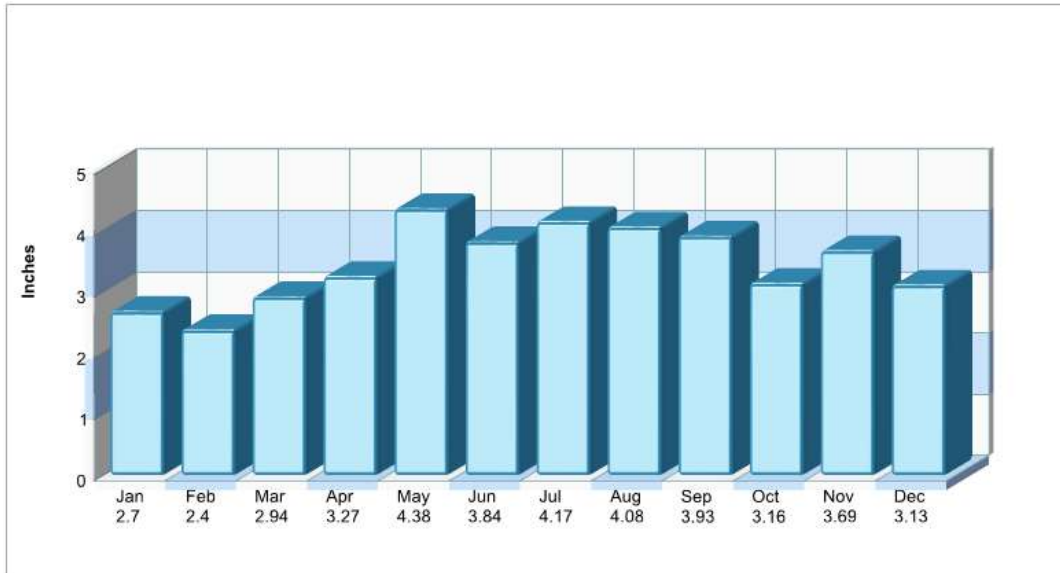

Prepared by RE/MAX real estate

Average Precipitation Measured at PALMERTON (elevation: 410ft.)

Temperature Measured at PALMERTON (elevation: 410ft.)

Prepared by RE/MAX real estate

Houses of Worship

Lynn

Prepared by RE/MAX real estate