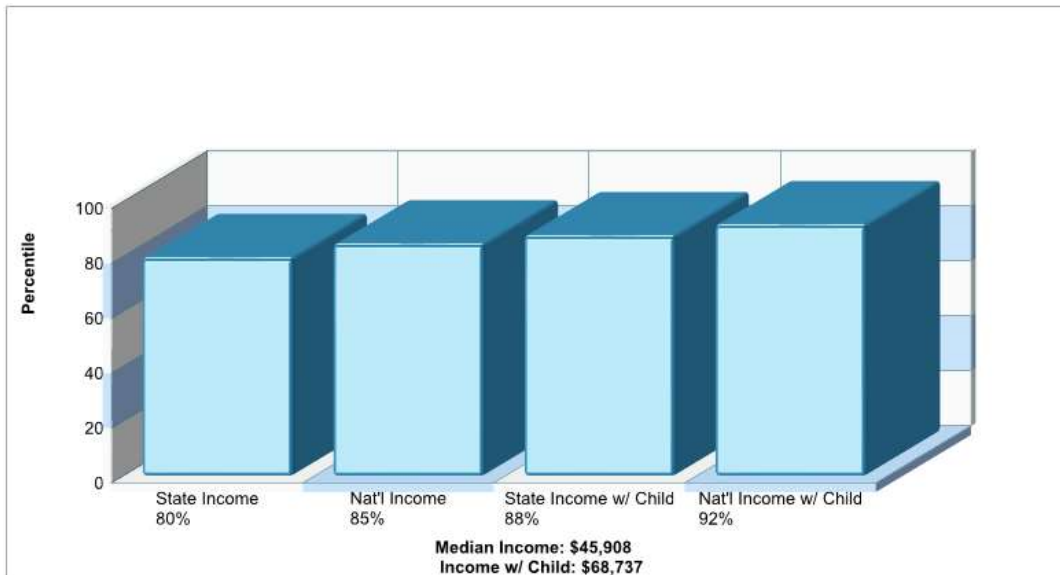

Phone: 6106836409

Distance from Subject: 9.79 miles

Prepared by RE/MAX real estate

County Facts

Lynn

Prepared by RE/MAX real estate

Location: Lynn, PA County Income

Location: Lynn, PA County Age Breakdown