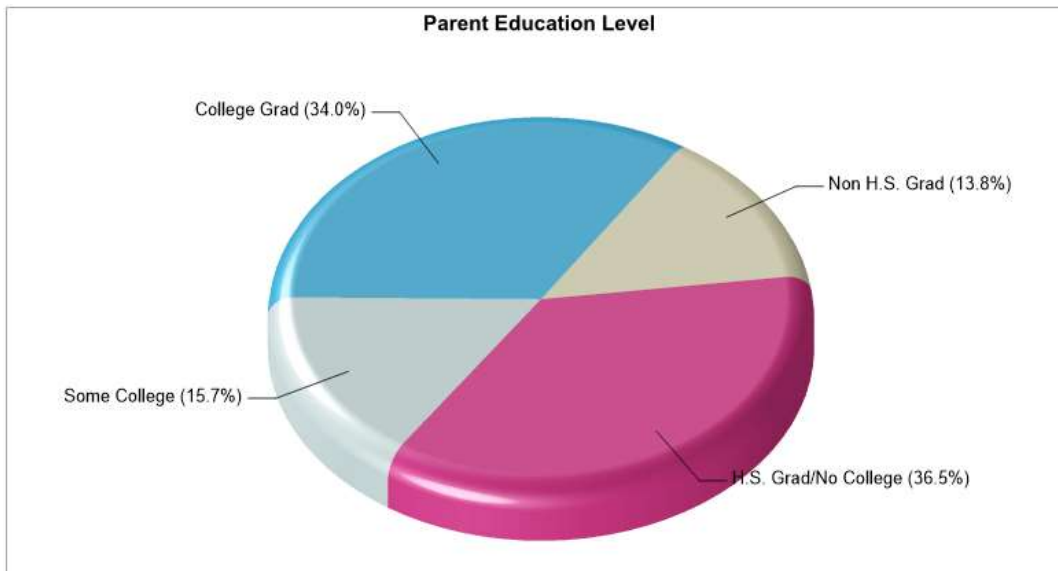

Location: Lynn, PA Parent Education Level

Prepared by RE/MAX real estate