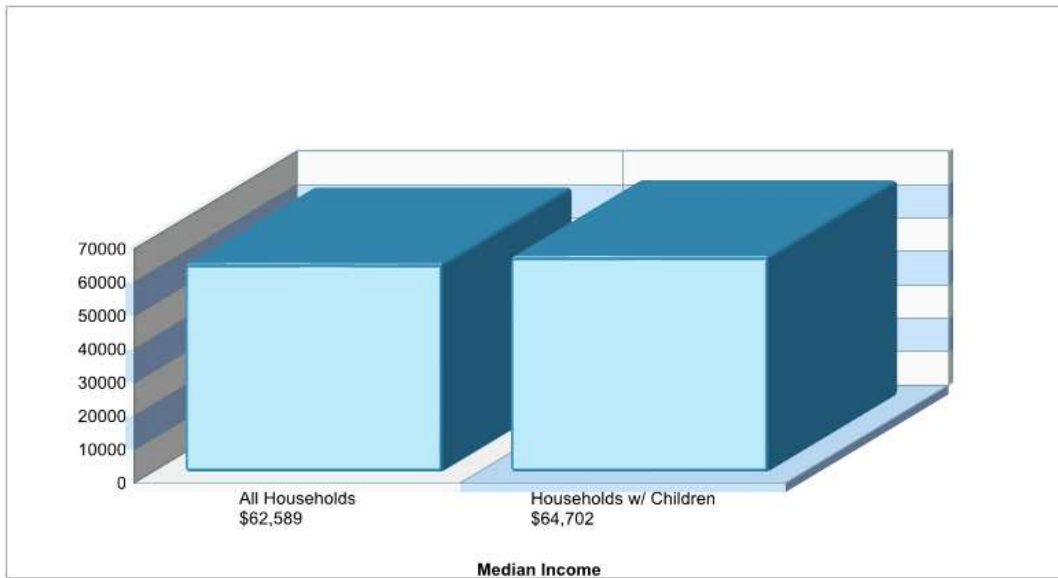

Location: Lynn, PA Household Income