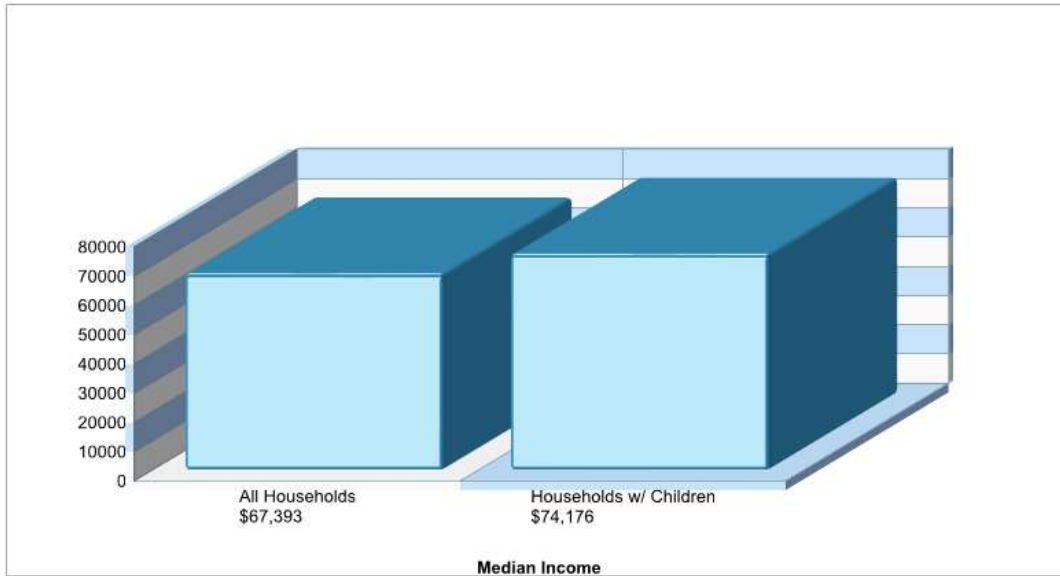

Location: North Whitehall, PA Household Income