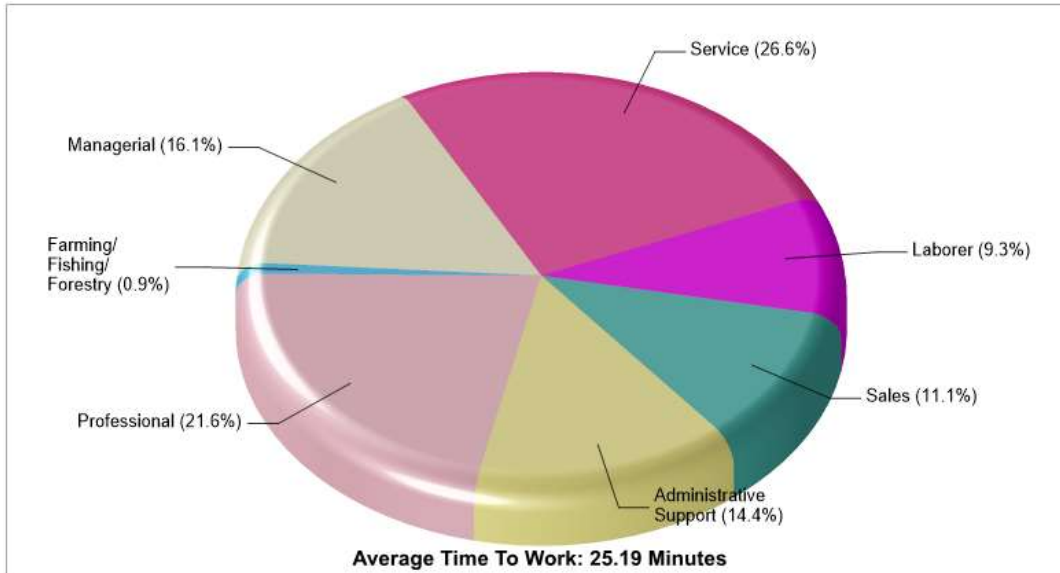

Prepared by RE/MAX real estate

Location: North Whitehall, PA Neighborhood Adult Education Level

Location: North Whitehall, PA Neighborhood Household Characteristics

Prepared by RE/MAX real estate

Location: North Whitehall, PA Neighborhood Employment