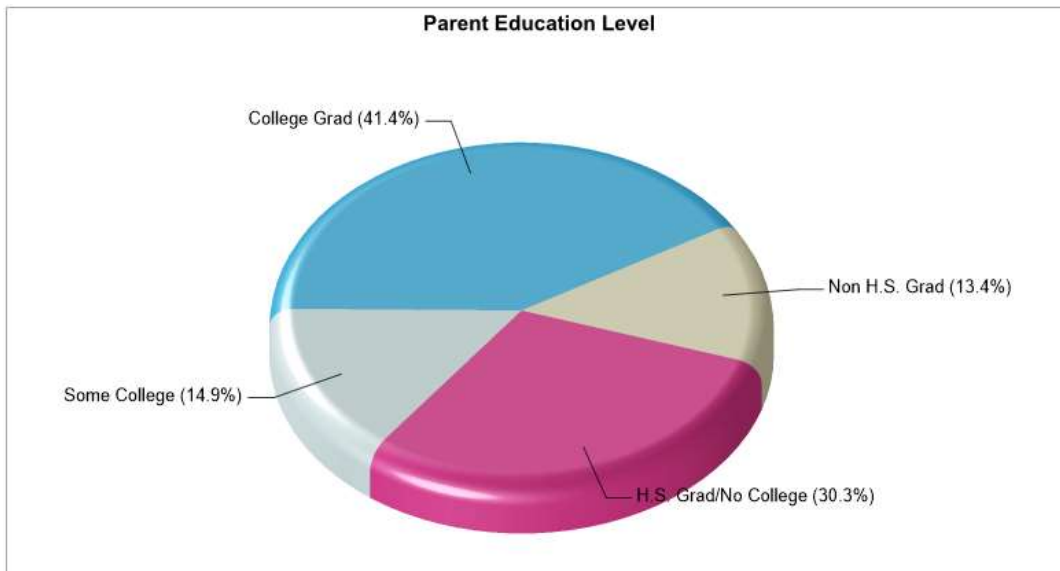

Location: North Whitehall, PA Parent Education Level

Prepared by RE/MAX real estate