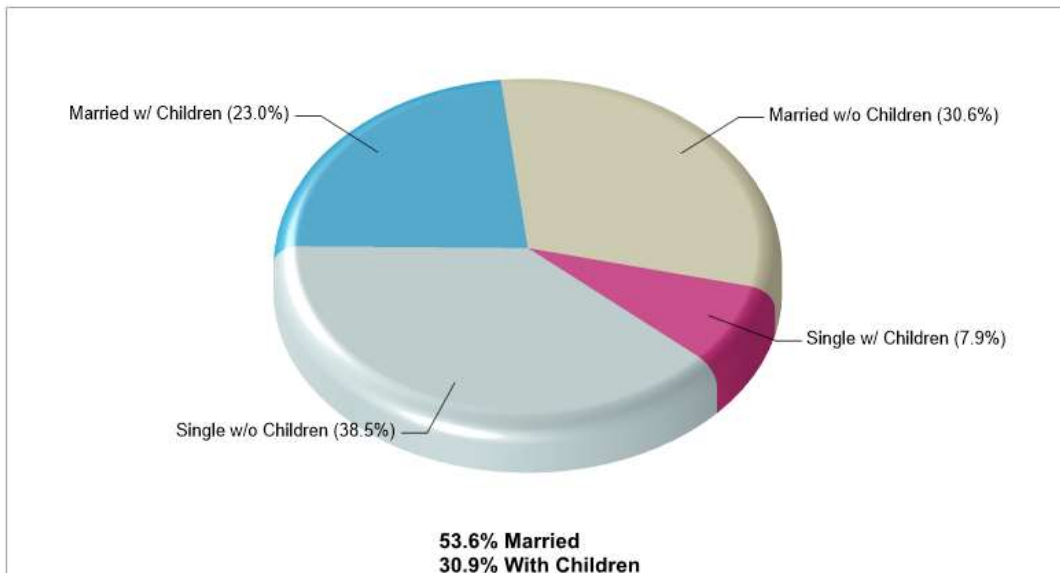

Location: North Whitehall, PA County Household Characteristics

Prepared by RE/MAX real estate