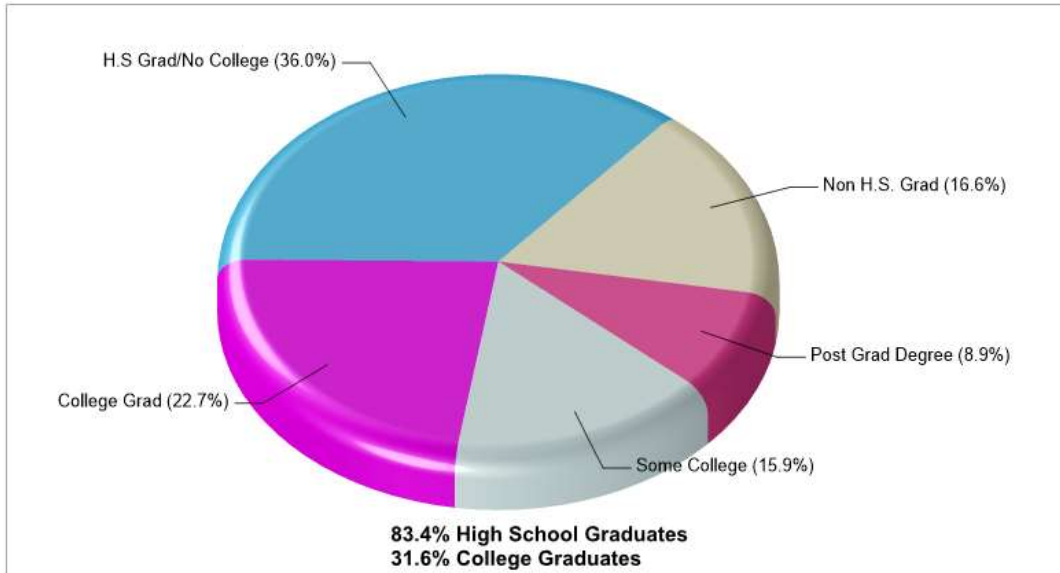

Location: North Whitehall, PA County Adult Education Level