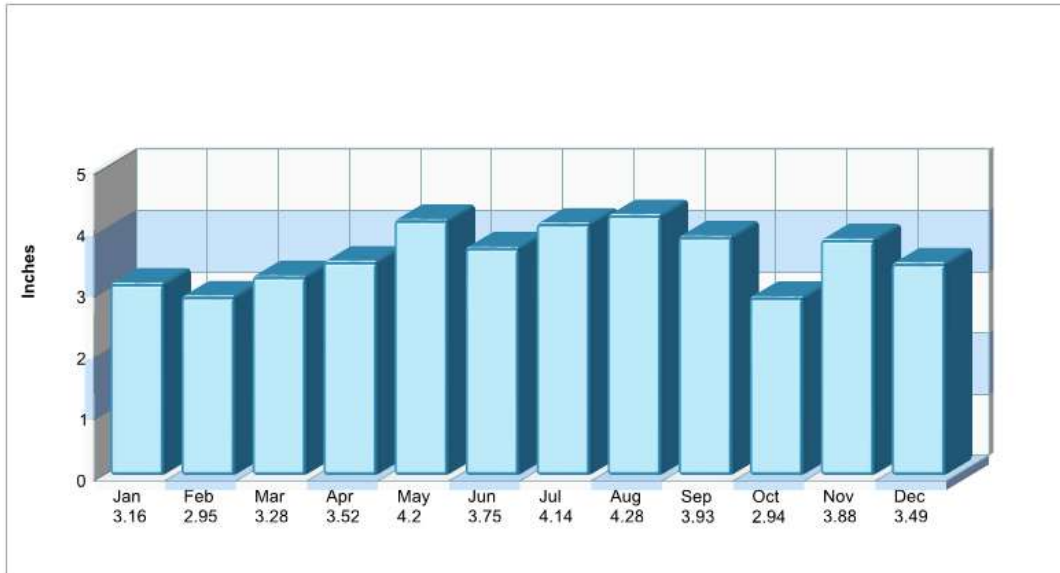

Average Precipitation Measured at ALLENTOWN AIRPORT (elevation: 388ft.)