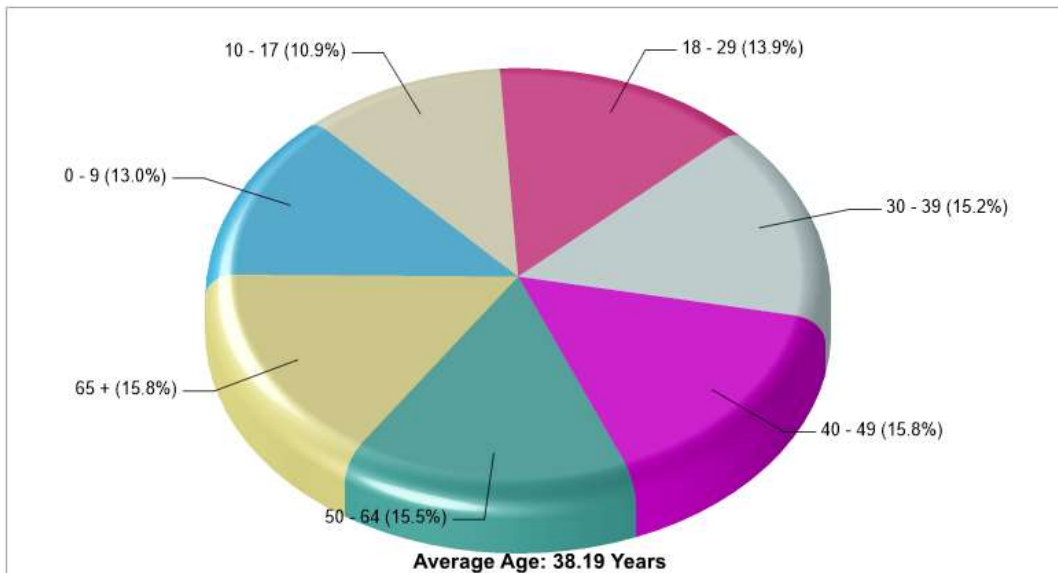

Phone: 6107676276

Distance from Subject: 4.77 miles

Prepared by RE/MAX real estate

County Facts

North Whitehall

Prepared by RE/MAX real estate

Location: North Whitehall, PA County Income

Location: North Whitehall, PA County Age Breakdown