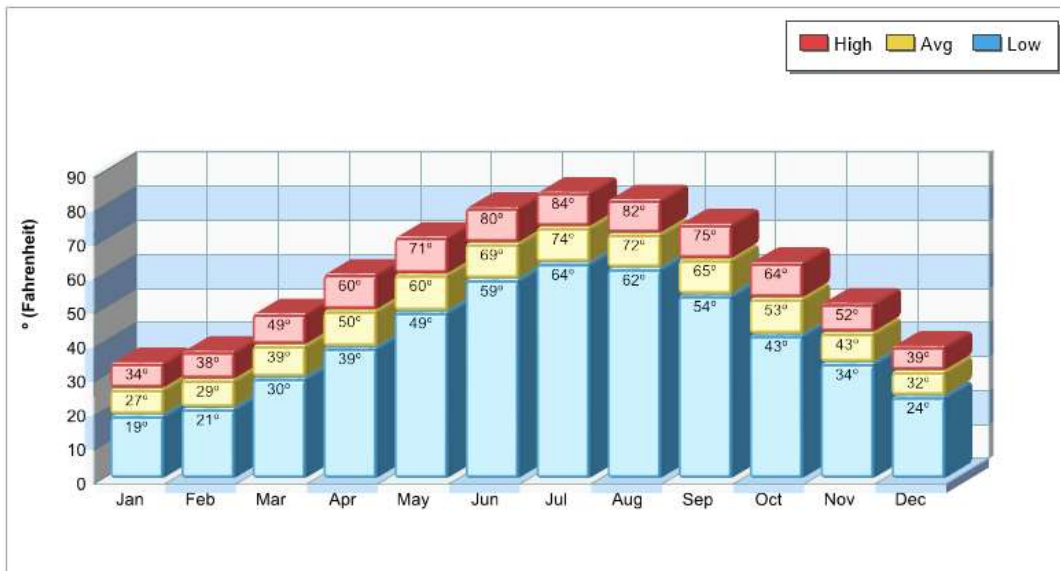

Temperature Measured at ALLENTOWN AIRPORT (elevation: 388ft.)

Prepared by RE/MAX real estate