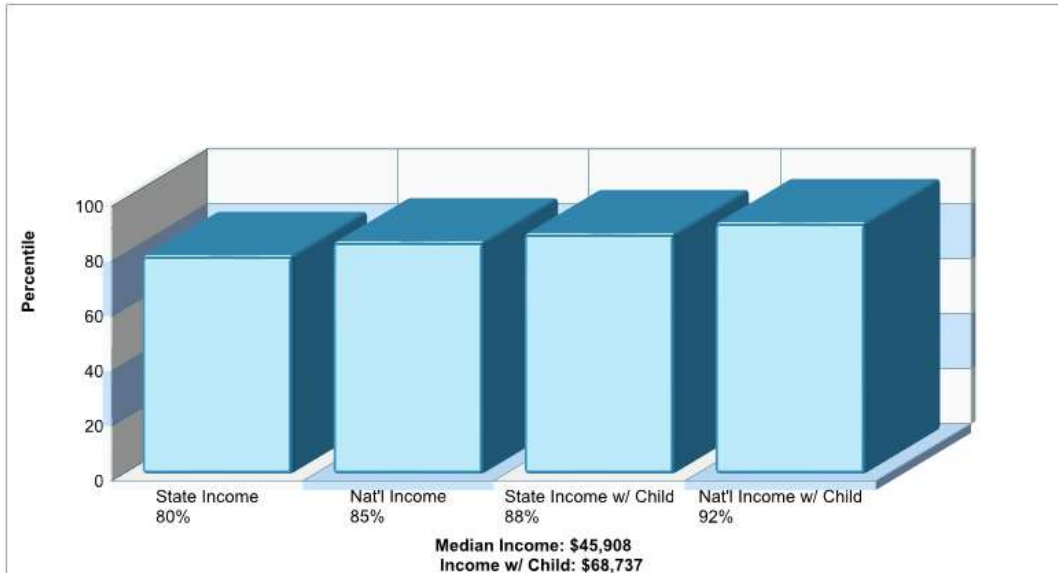

Phone: 6107676276

Distance from Subject: 4.77 miles

Prepared by RE/MAX real estate

County Facts

North Whitehall

Prepared by RE/MAX real estate

Location: North Whitehall, PA County Income

Location: North Whitehall, PA County Age Breakdown