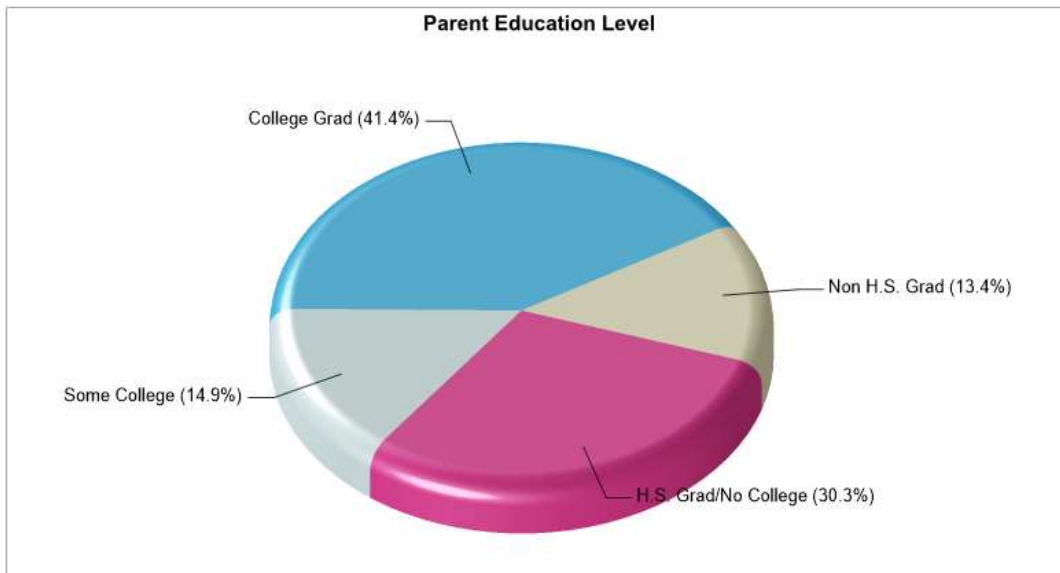

Location: North Whitehall, PA Parent Education Level

Prepared by RE/MAX real estate