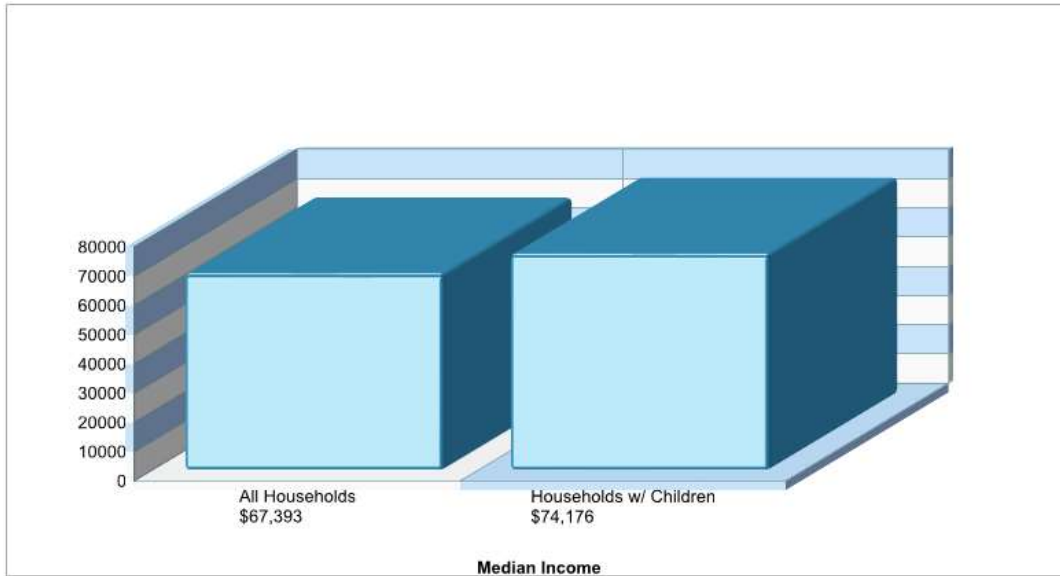

Location: South Whitehall, PA Household Income