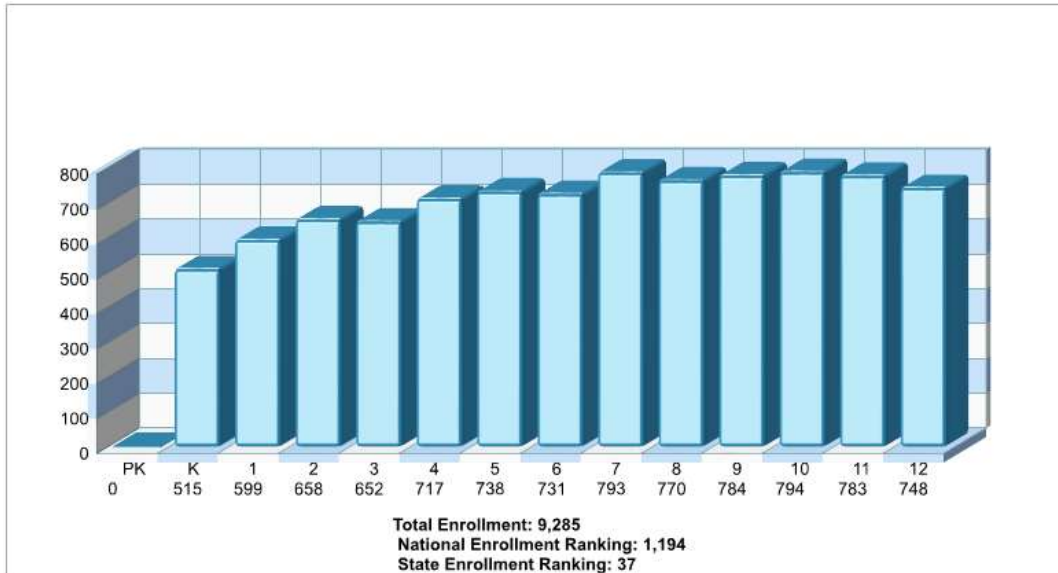

© Homes Media Solutions

The accuracy of all information is deemed reliable, but is not guaranteed.

Location: South Whitehall, PA Student Enrollment By Grade

Location: South Whitehall, PA High School Statistics