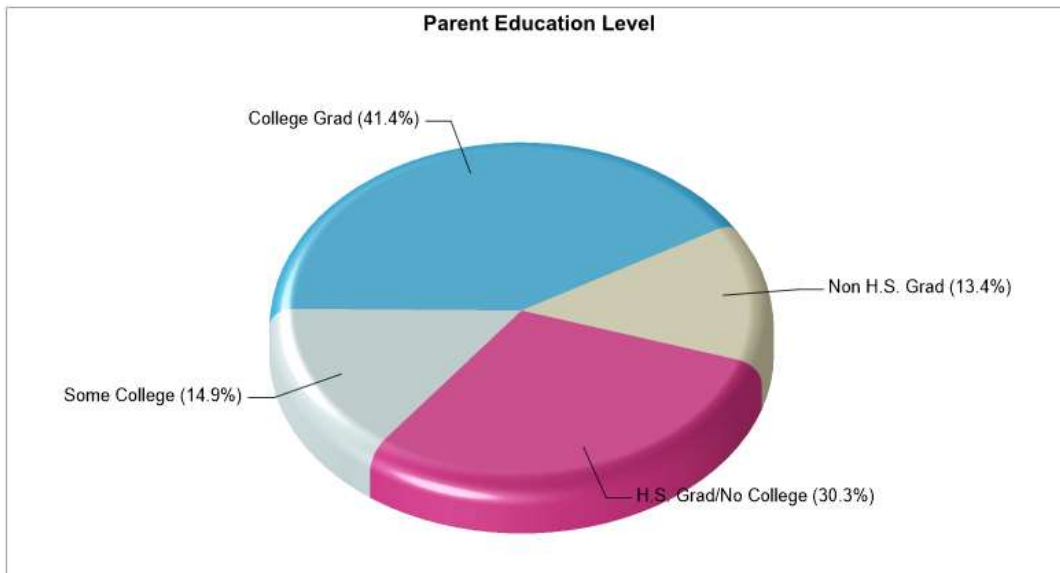

Location: South Whitehall, PA Parent Education Level

Prepared by RE/MAX real estate