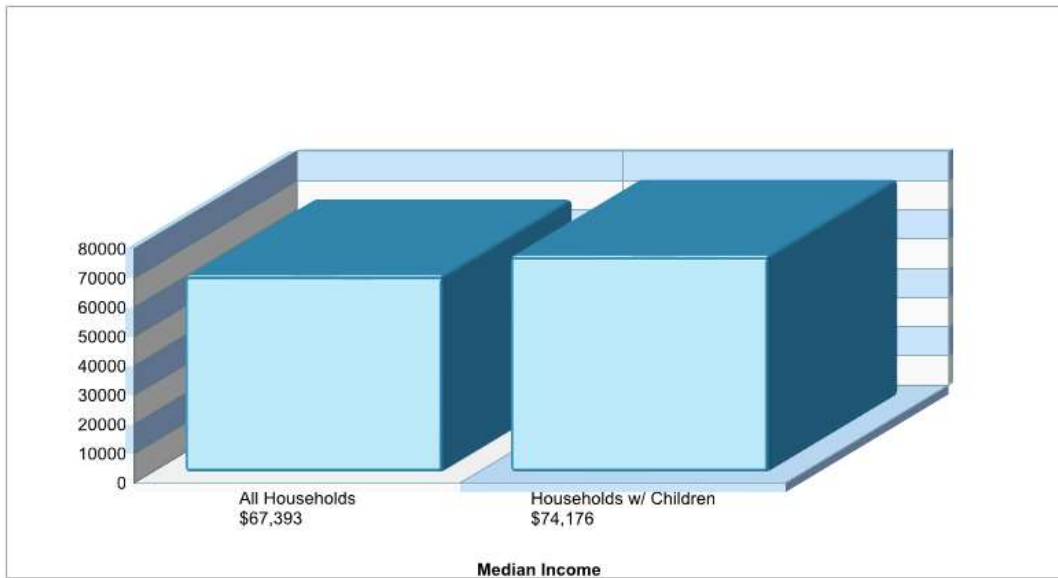

Location: Upper Macungie, PA Household Income