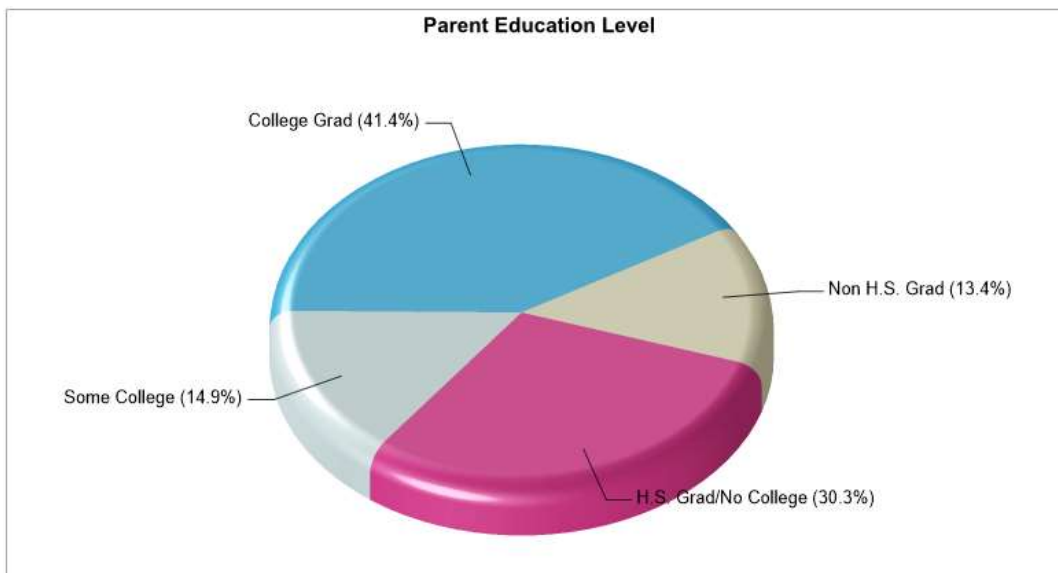

Location: Upper Macungie, PA Parent Education Level

Prepared by RE/MAX real estate