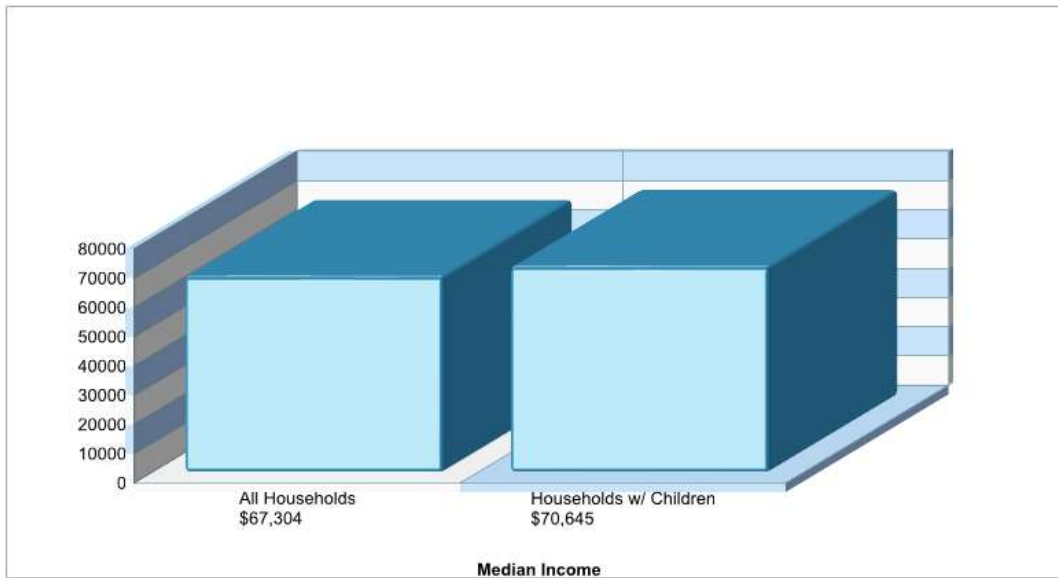

Location: Upper Milford, PA Household Income