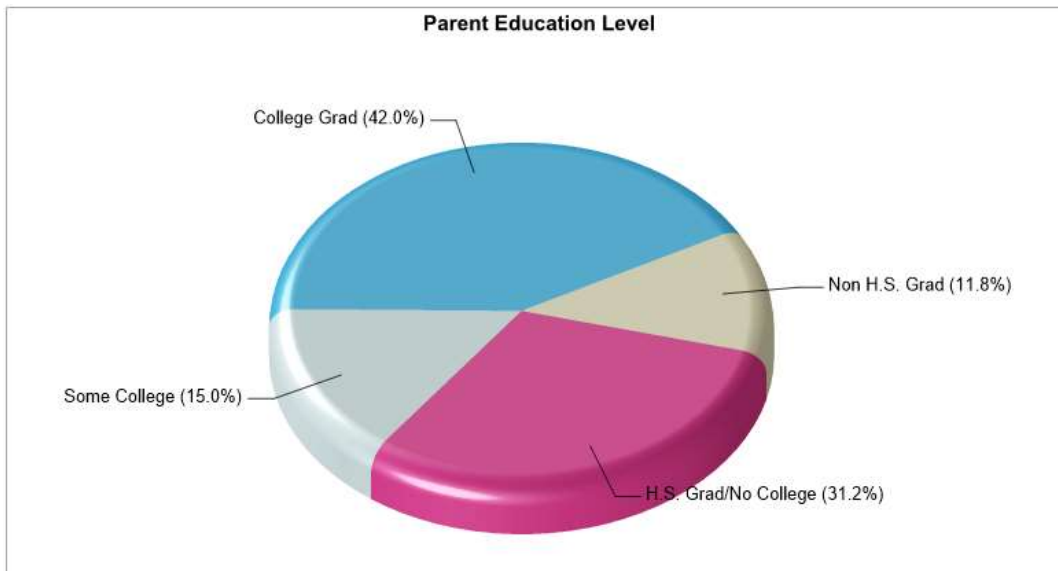

Location: Upper Milford, PA Parent Education Level

Prepared by RE/MAX real estate