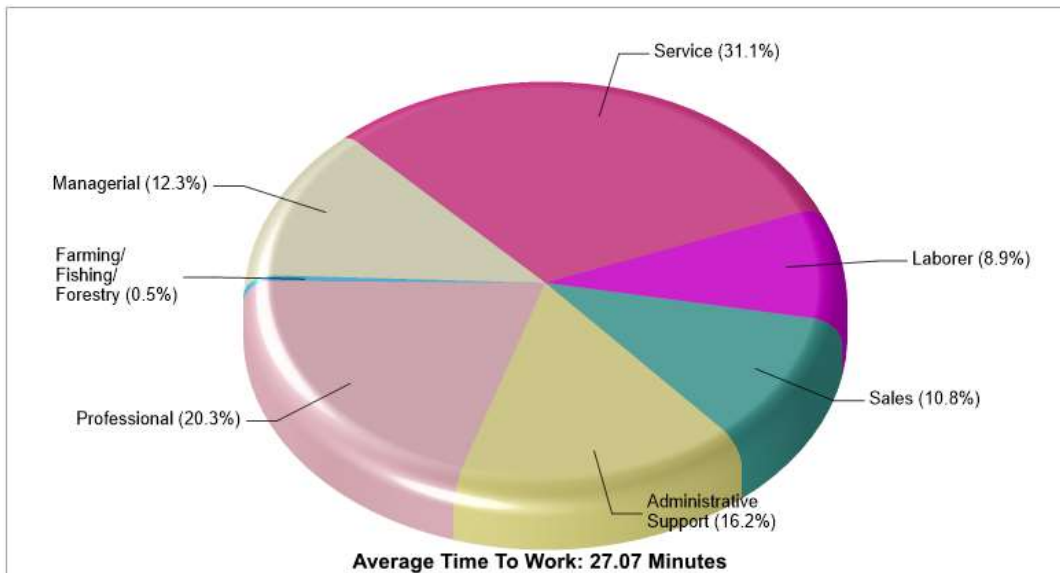

Location: Upper Saucon, PA State Employment

Prepared by RE/MAX real estate