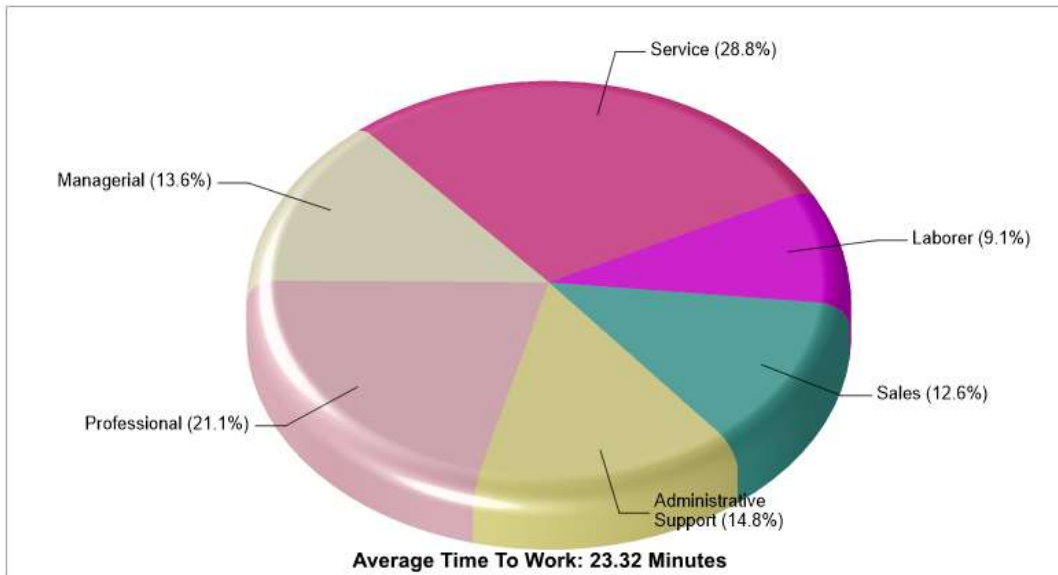

Location: Upper Saucon, PA Neighborhood Employment

Prepared by RE/MAX real estate