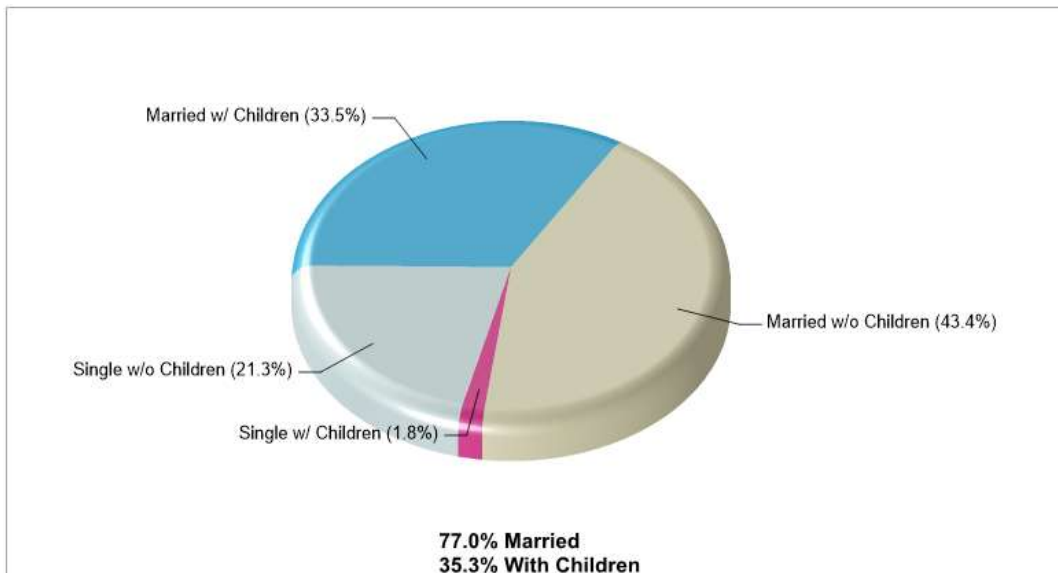

Location: Upper Saucon, PA Neighborhood Household Characteristics

Prepared by RE/MAX real estate