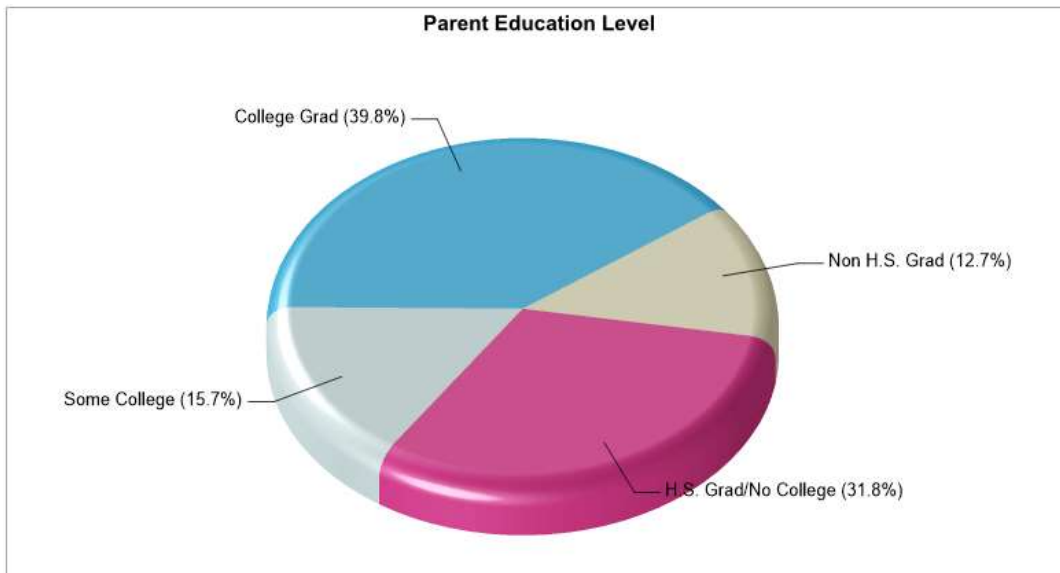

Location: Upper Saucon, PA Parent Education Level

Prepared by RE/MAX real estate