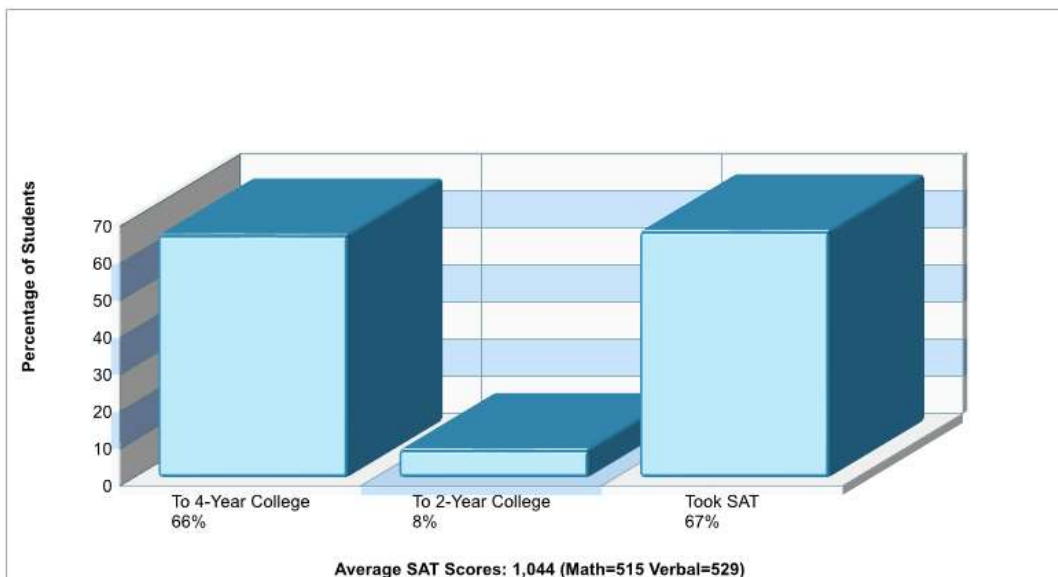

The accuracy of all information is deemed reliable, but is not guaranteed.

Location: Upper Saucon, PA Student Enrollment By Grade

Location: Upper Saucon, PA High School Statistics

Prepared by RE/MAX real estate