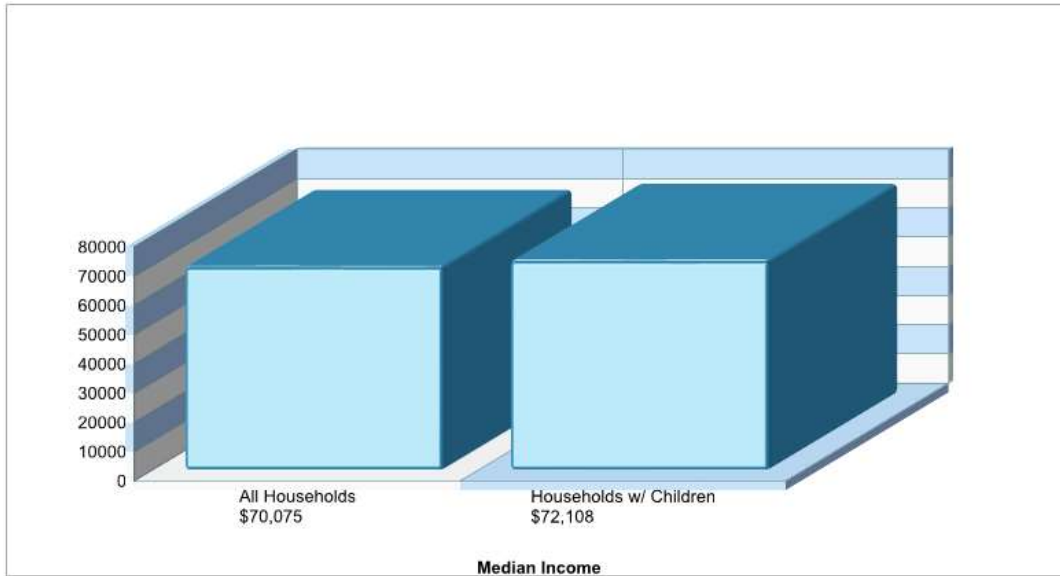

Location: Upper Saucon, PA Household Income