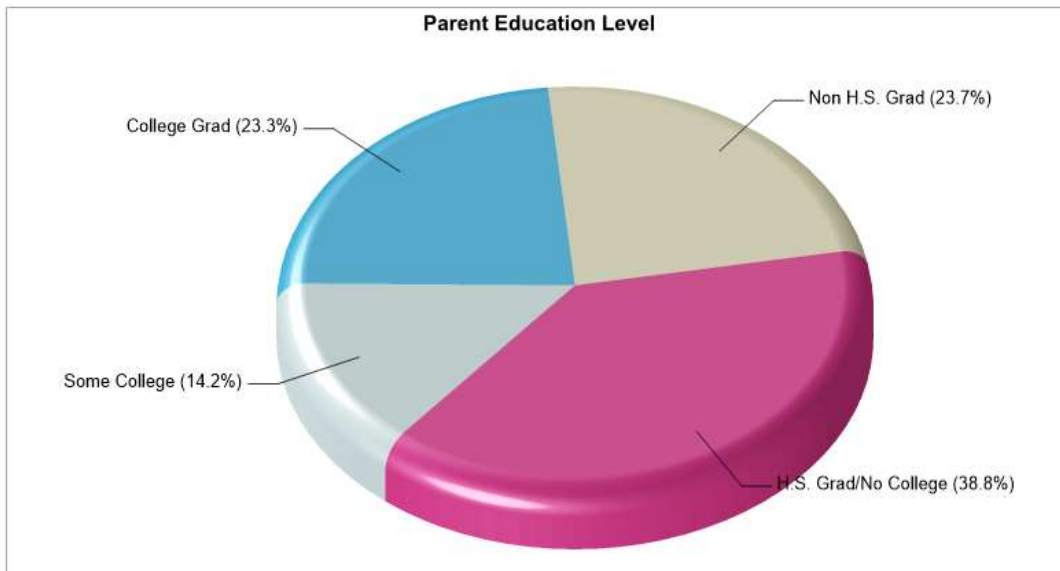

Location: Washington, pa Parent Education Level

Prepared by RE/MAX real estate