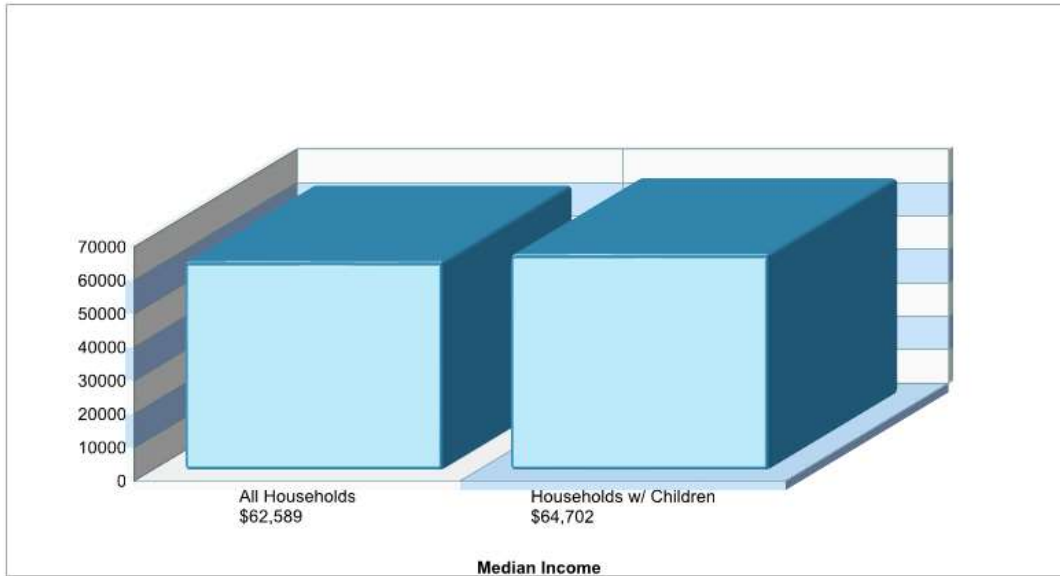

Location: Weisenberg, pa Household Income