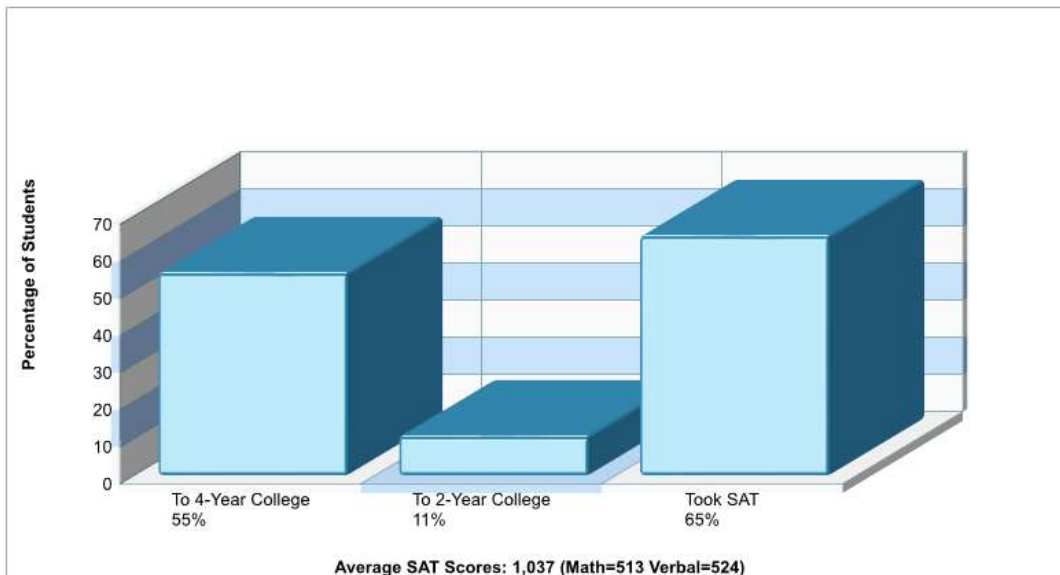

Location: Weisenberg, pa High School Statistics

Prepared by RE/MAX real estate