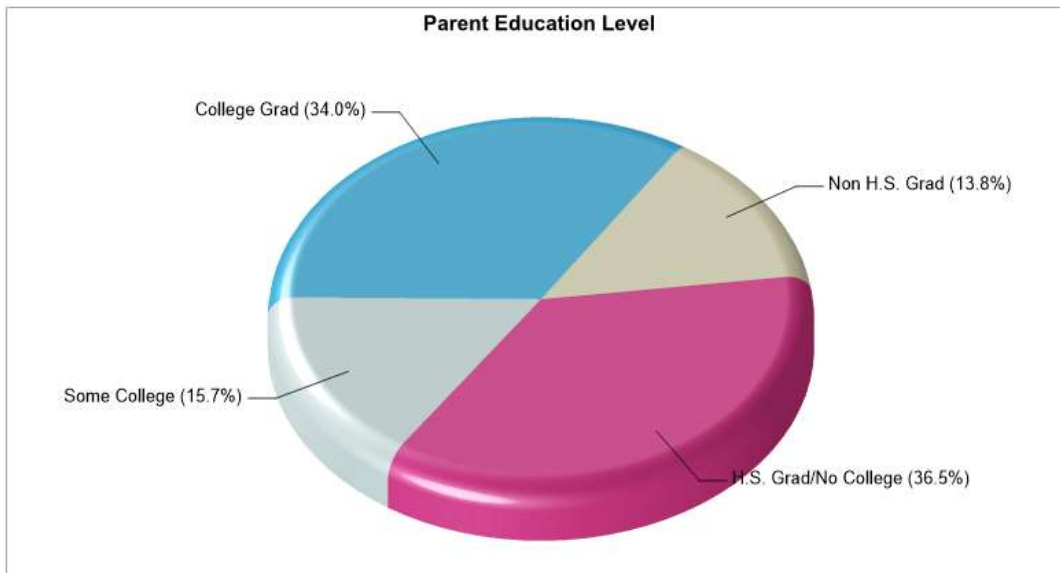

Location: Weisenberg, pa Parent Education Level

Prepared by RE/MAX real estate