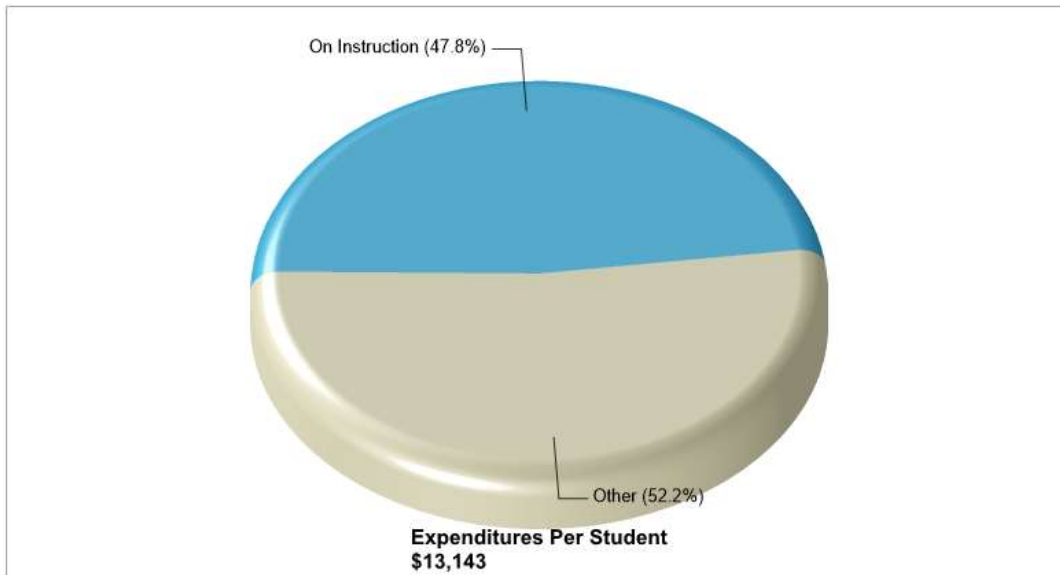

Location: Weisenberg, pa School Expenditures