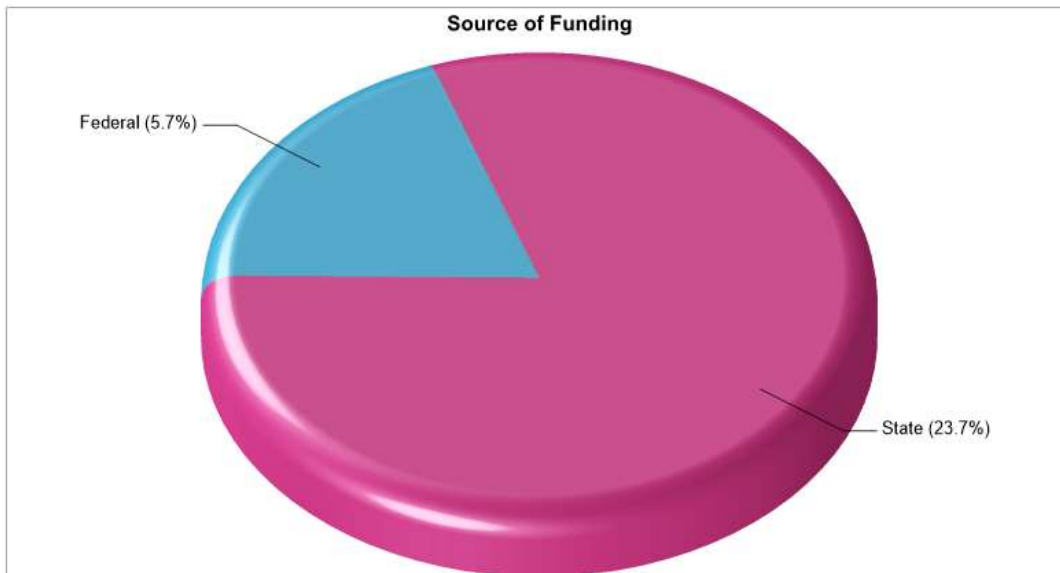

Location: Whitehall, PA School Funding

Prepared by RE/MAX real estate