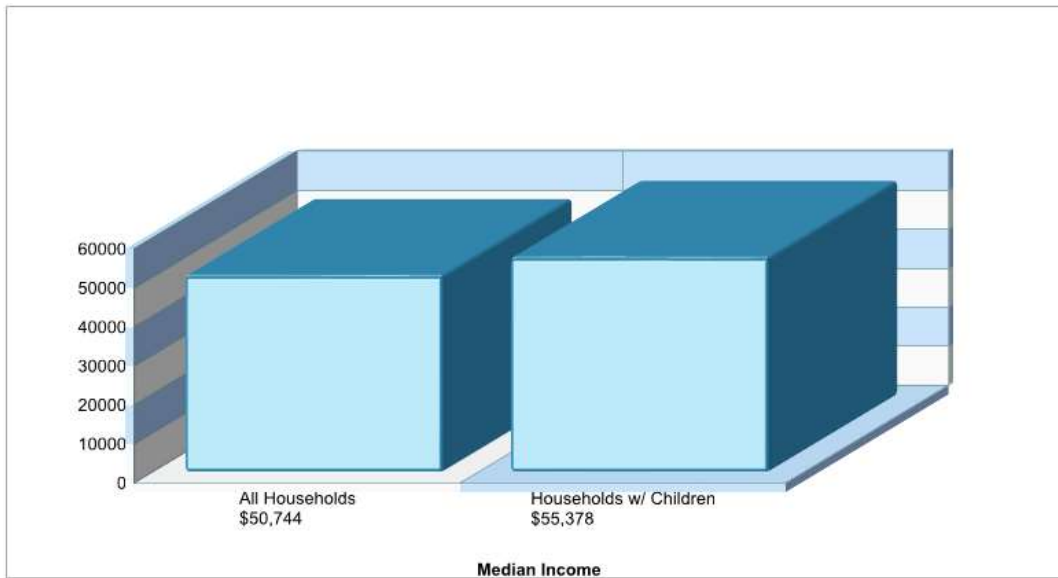

Location: Whitehall, PA Household Income