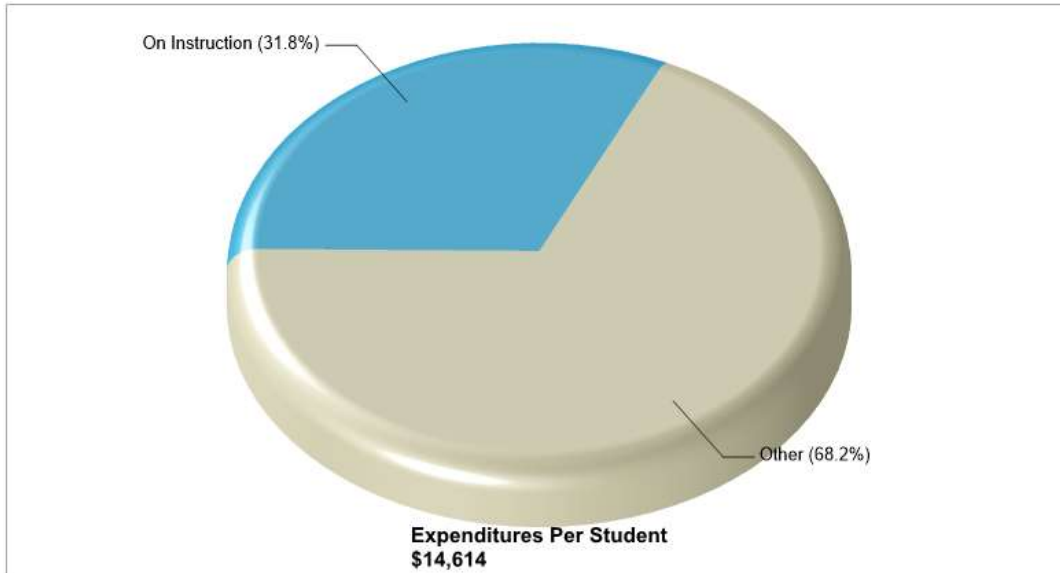

Location: Whitehall, PA School Expenditures