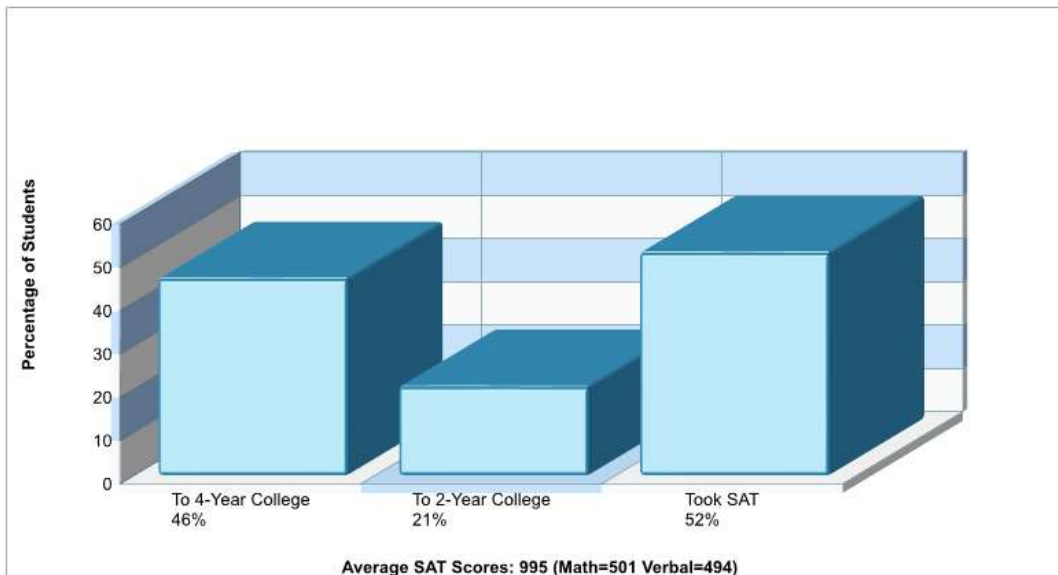

Location: Whitehall, PA High School Statistics

Prepared by RE/MAX real estate