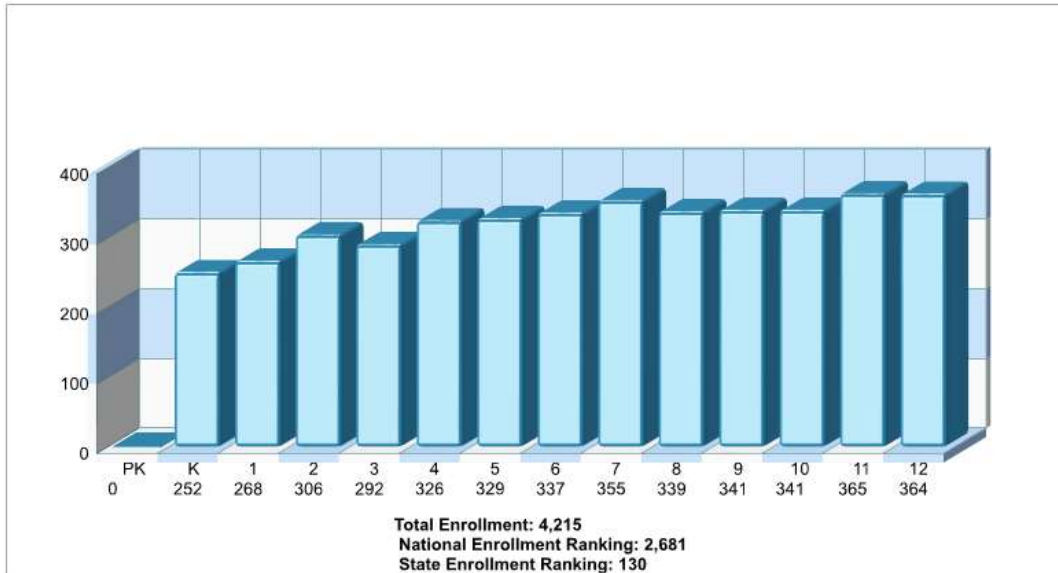

Location: Whitehall, PA Student Enrollment By Grade