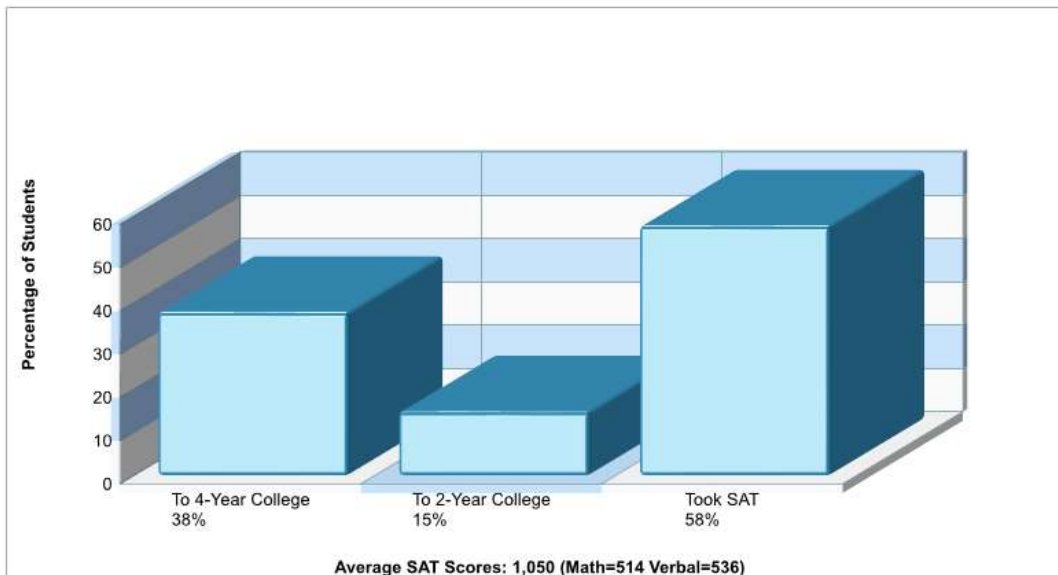

Location: Bangor, PA High School Statistics

Prepared by RE/MAX real estate