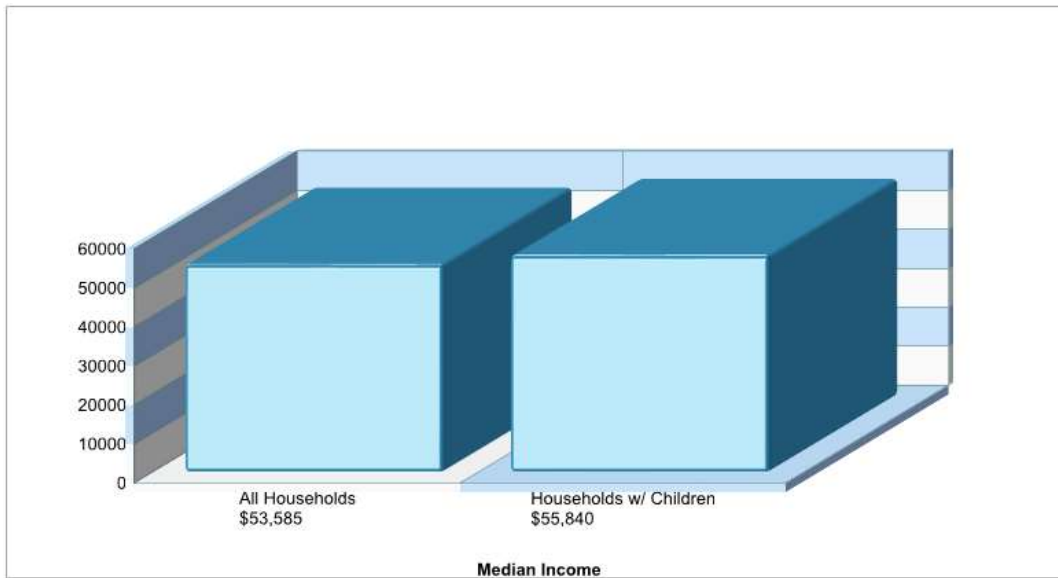

Location: Bath, PA Household Income