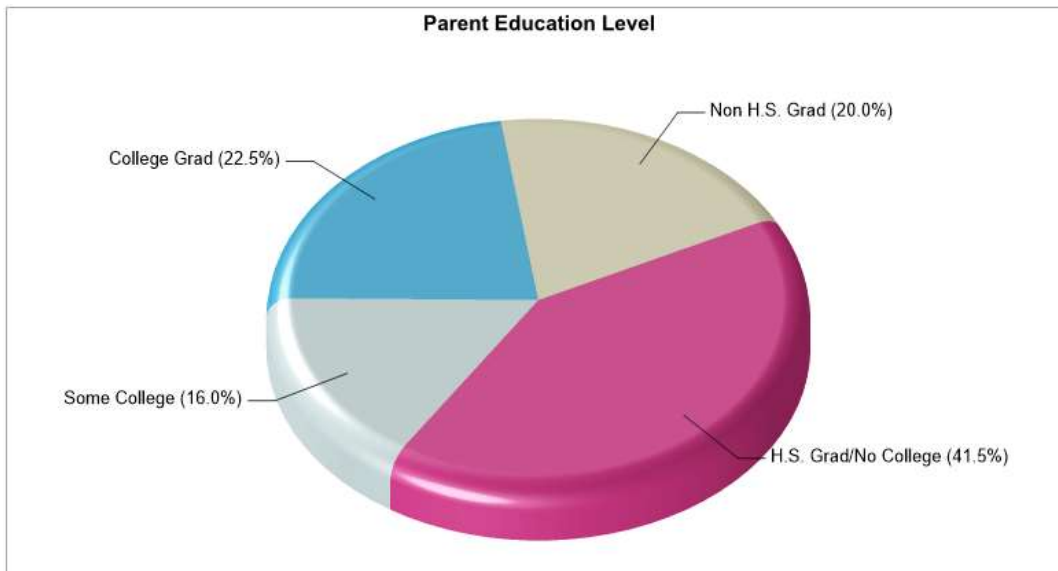

Location: Bath, PA Parent Education Level

Prepared by RE/MAX real estate