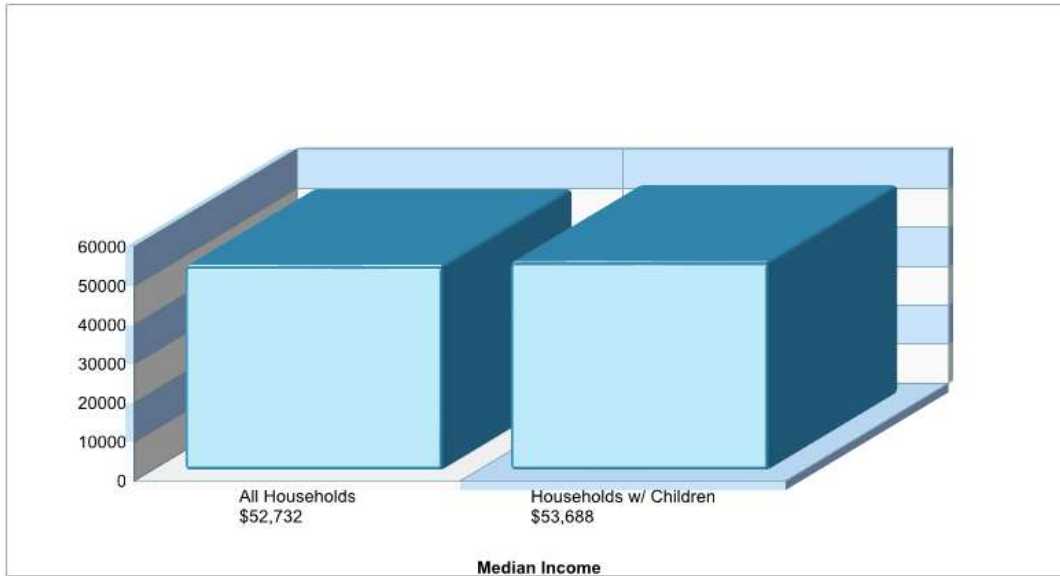

Location: Bethlehem Twp, PA Household Income