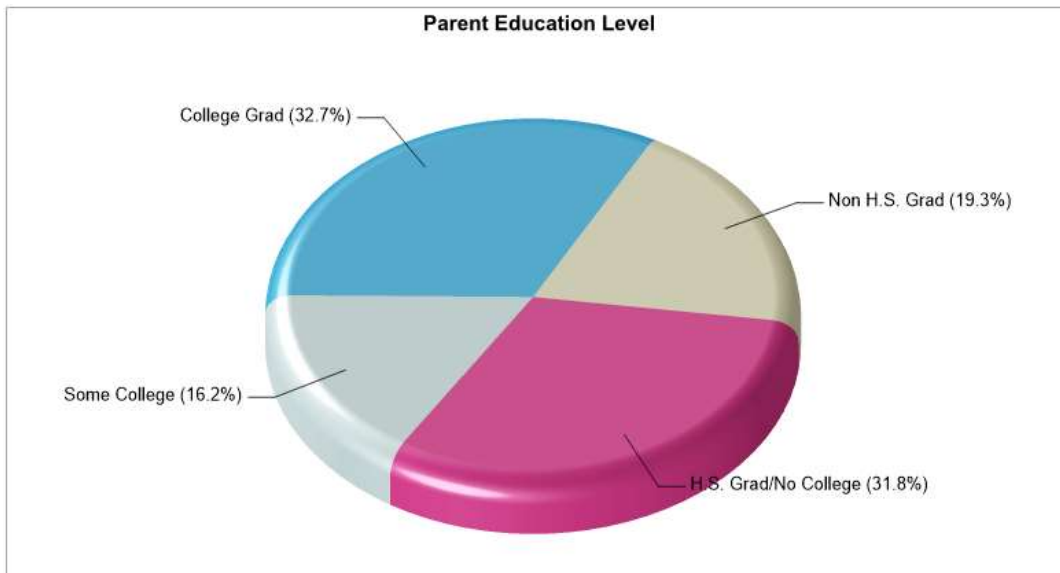

Location: Bethlehem Twp, PA Parent Education Level

Prepared by RE/MAX real estate