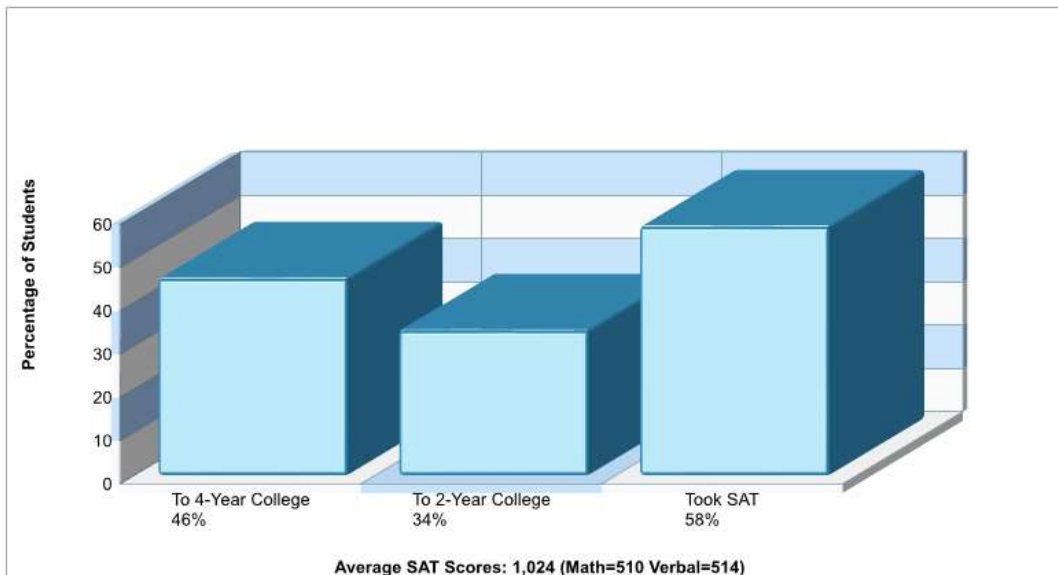

Location: Bethlehem, PA High School Statistics

Prepared by RE/MAX real estate