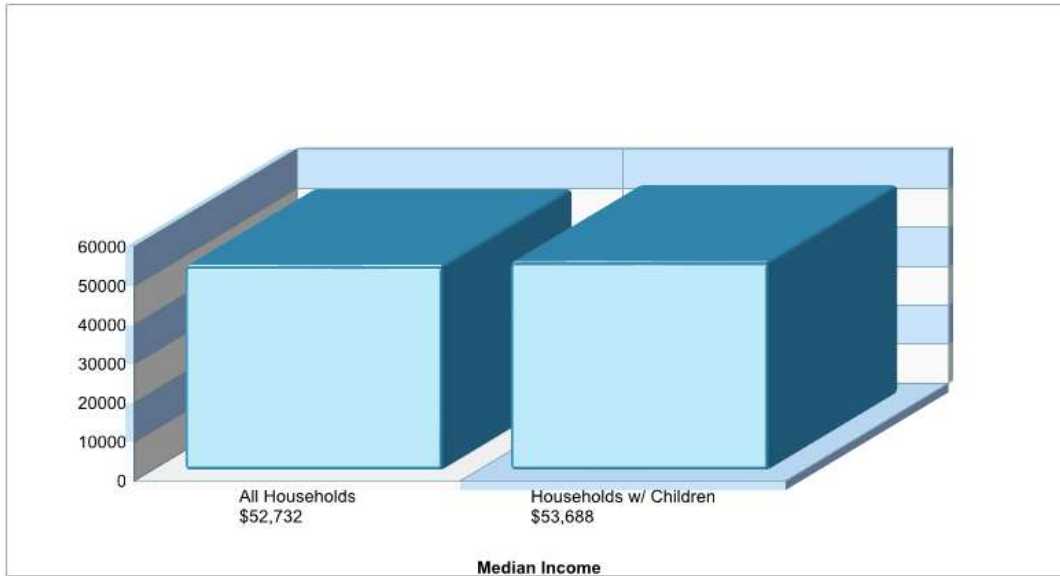

Location: Bethlehem, PA Household Income