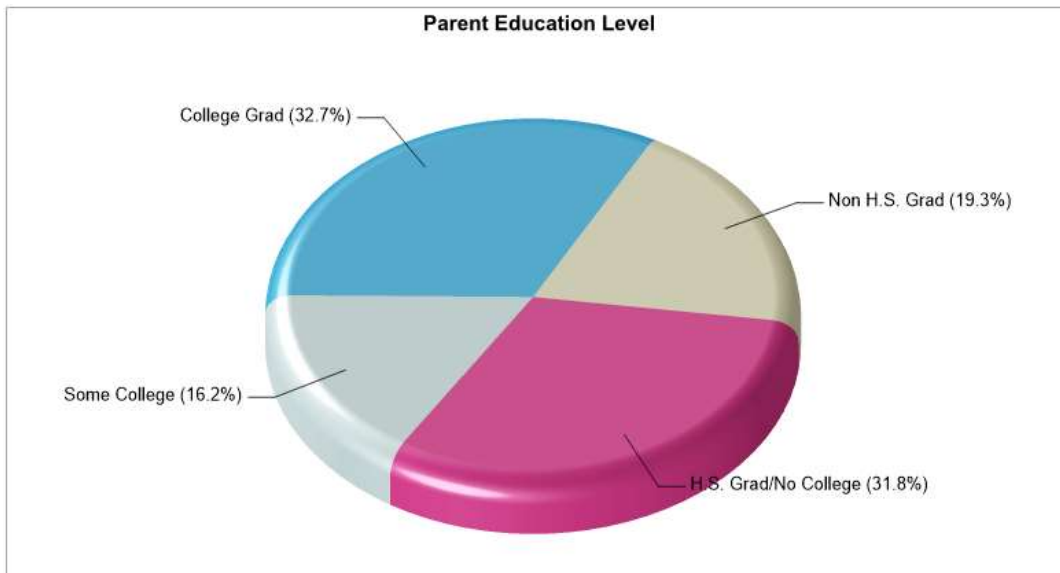

Location: Bethlehem, PA Parent Education Level

Prepared by RE/MAX real estate