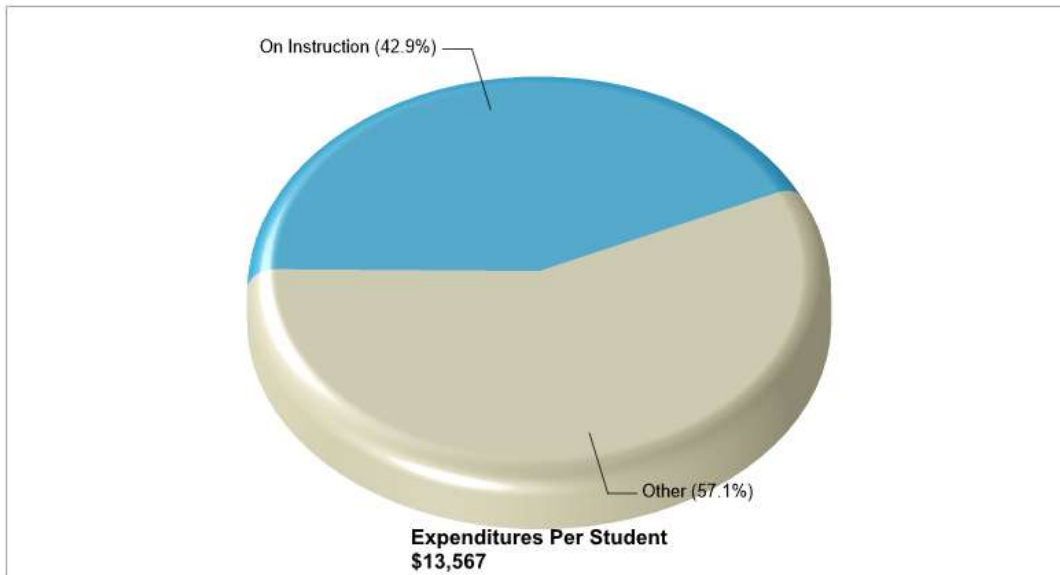

Location: Bethlehem, PA School Expenditures