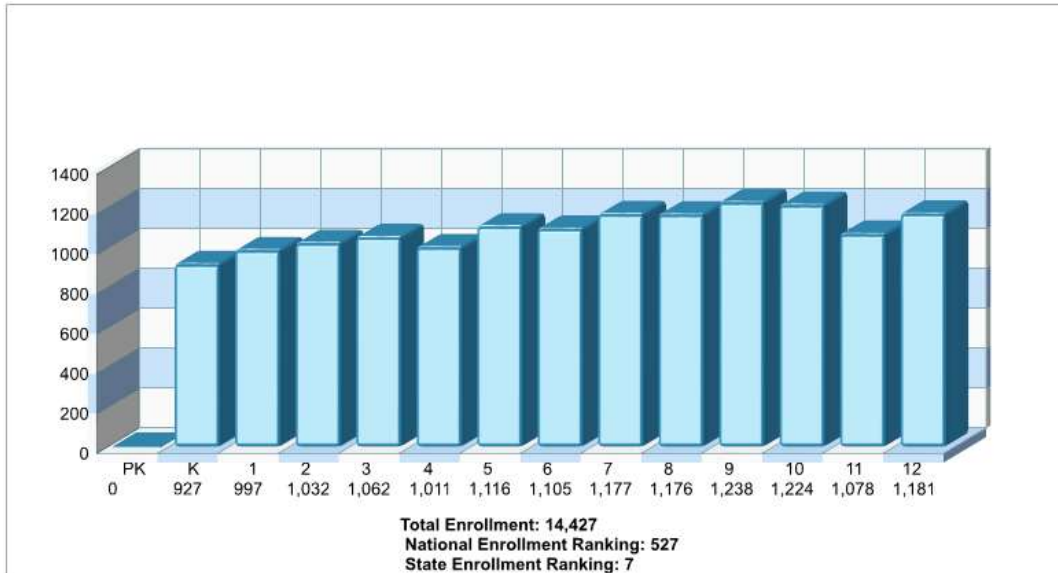

Location: Bethlehem, PA Student Enrollment By Grade