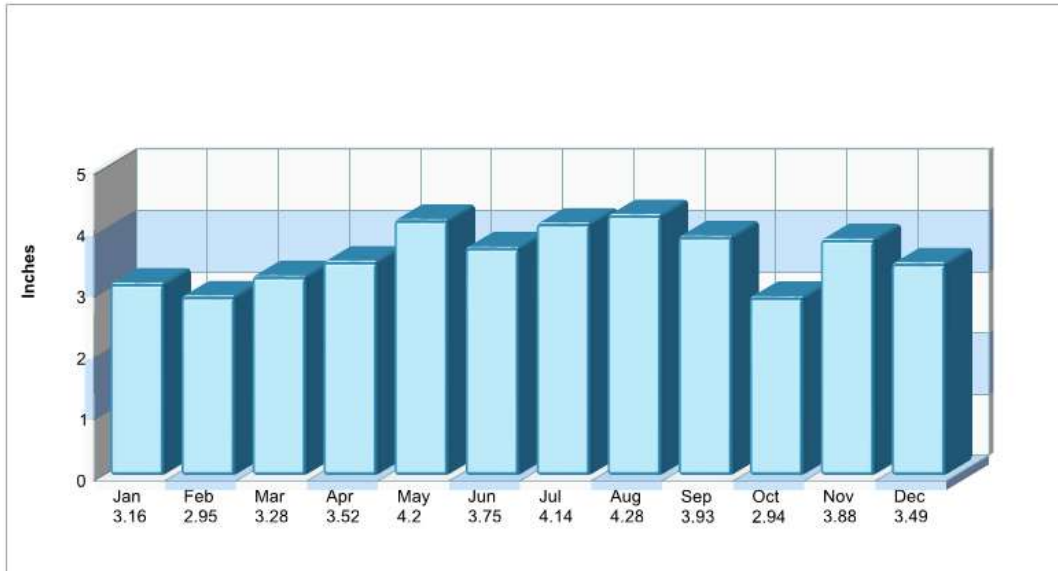

Average Precipitation Measured at ALLENTOWN AIRPORT (elevation: 388ft.)

Temperature Measured at ALLENTOWN AIRPORT (elevation: 388ft.)

Prepared by RE/MAX real estate

Houses of Worship

Bushkill Twp

Prepared by RE/MAX real estate