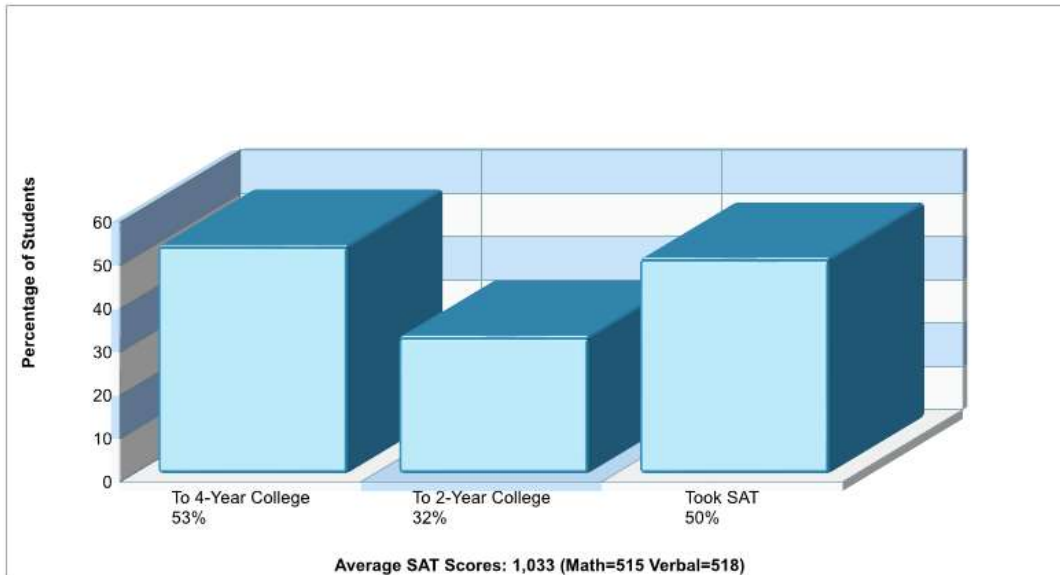

Location: Bushkill Twp, PA High School Statistics

Prepared by RE/MAX real estate