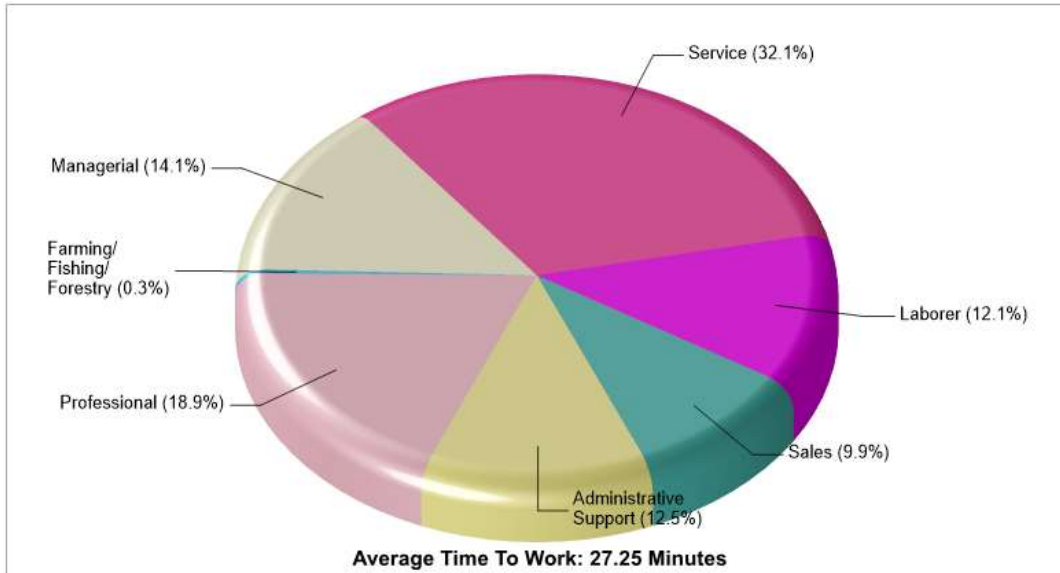

Location: Bushkill Twp, PA Neighborhood Adult Education Level

Location: Bushkill Twp, PA Neighborhood Household Characteristics

Prepared by RE/MAX real estate

Location: Bushkill Twp, PA Neighborhood Employment