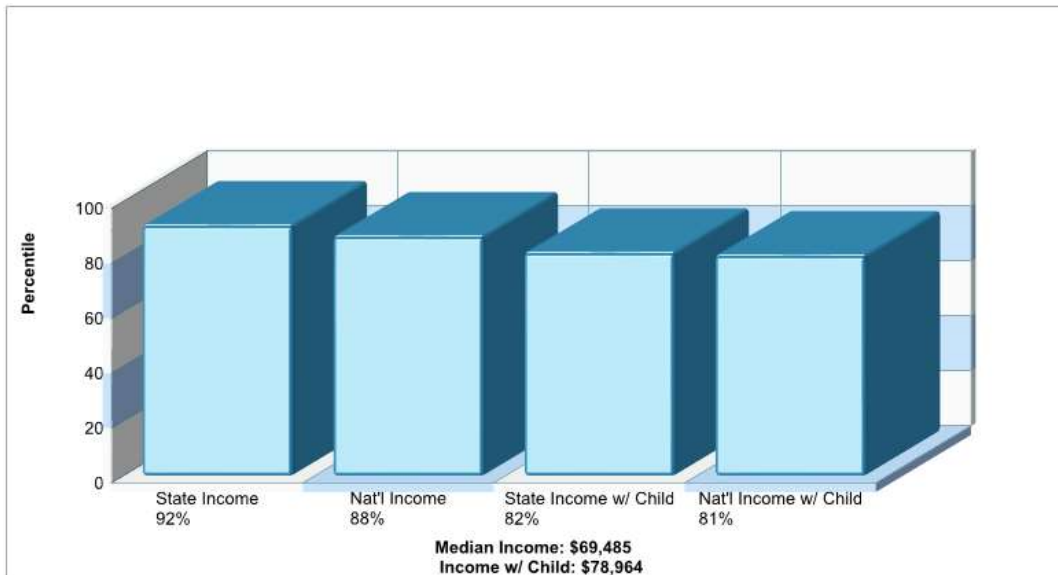

The accuracy of all information is deemed reliable, but is not guaranteed.

Location: Bushkill Twp, PA Neighborhood Income

Location: Bushkill Twp, PA Neighborhood Age Breakdown

Prepared by RE/MAX real estate