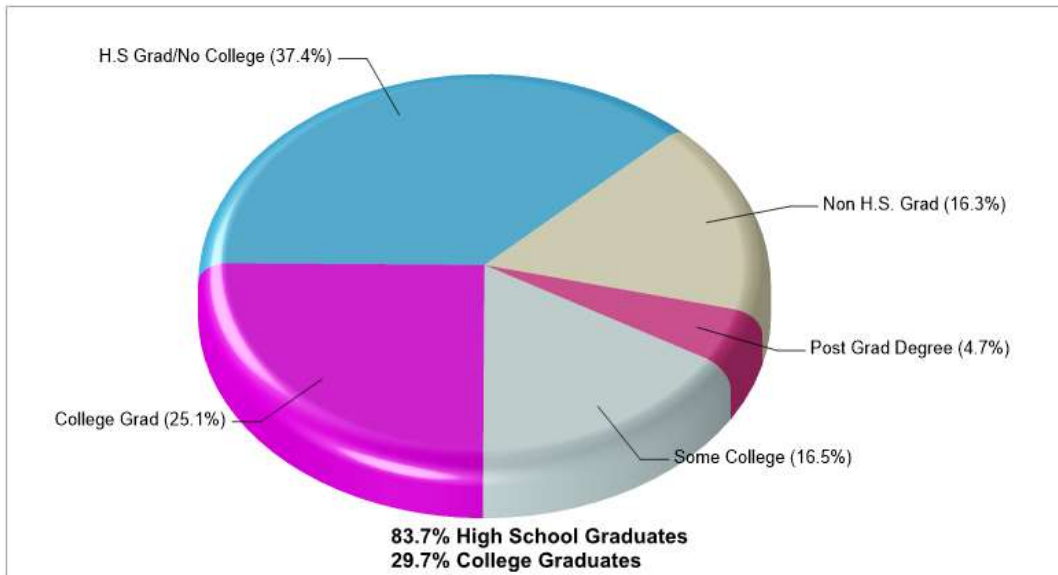

Location: Bushkill Twp, PA Neighborhood Adult Education Level