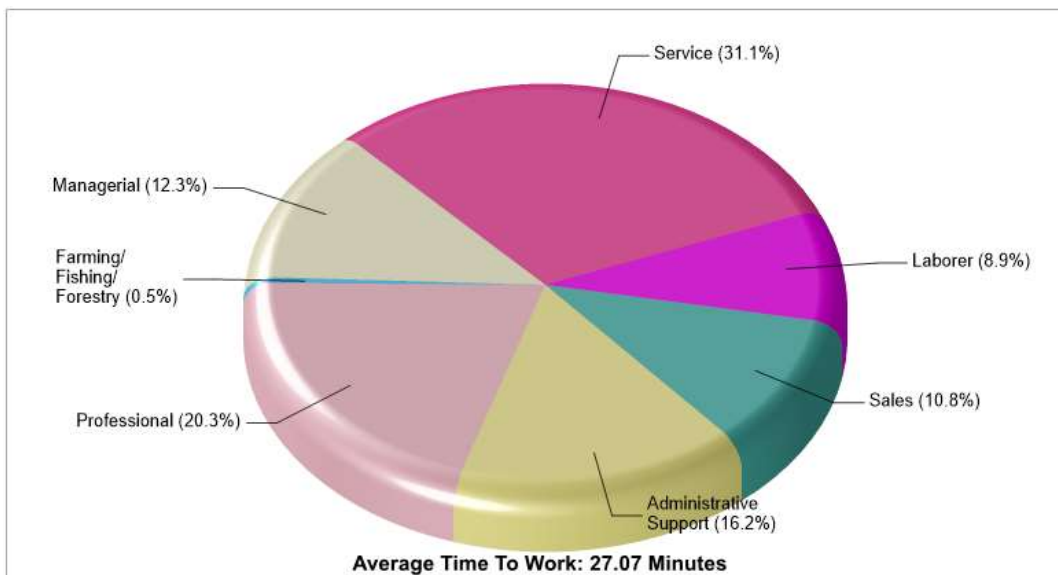

Location: Bushkill Twp, PA State Age Breakdown

Prepared by RE/MAX real estate

Location: Bushkill Twp, PA State Adult Education Level

Location: Bushkill Twp, PA State Employment

Prepared by RE/MAX real estate