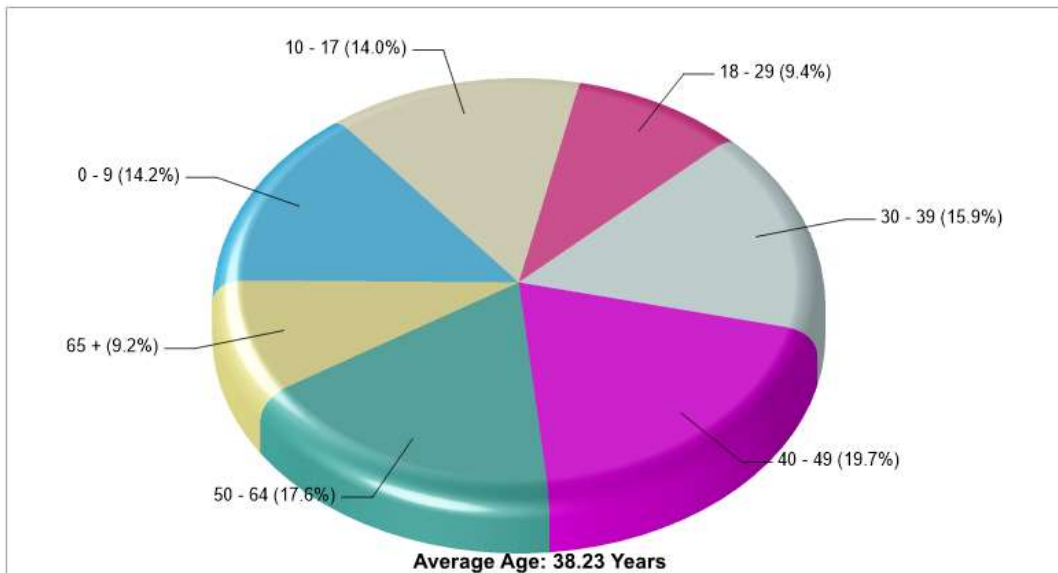

The accuracy of all information is deemed reliable, but is not guaranteed.

Location: Bushkill Twp, PA Neighborhood Income

Location: Bushkill Twp, PA Neighborhood Age Breakdown

Prepared by RE/MAX real estate