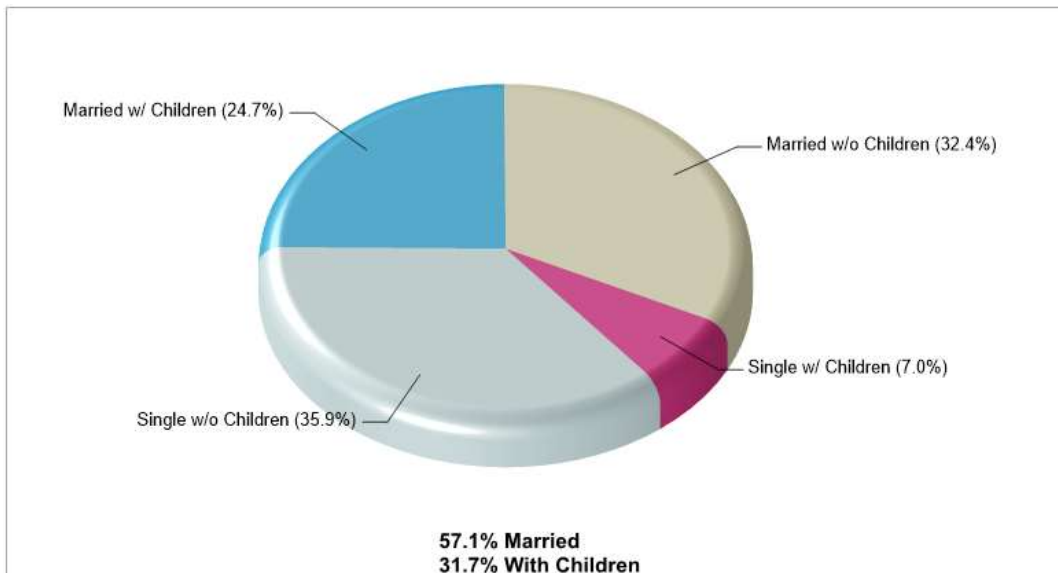

Location: Bushkill Twp, PA County Household Characteristics

Prepared by RE/MAX real estate