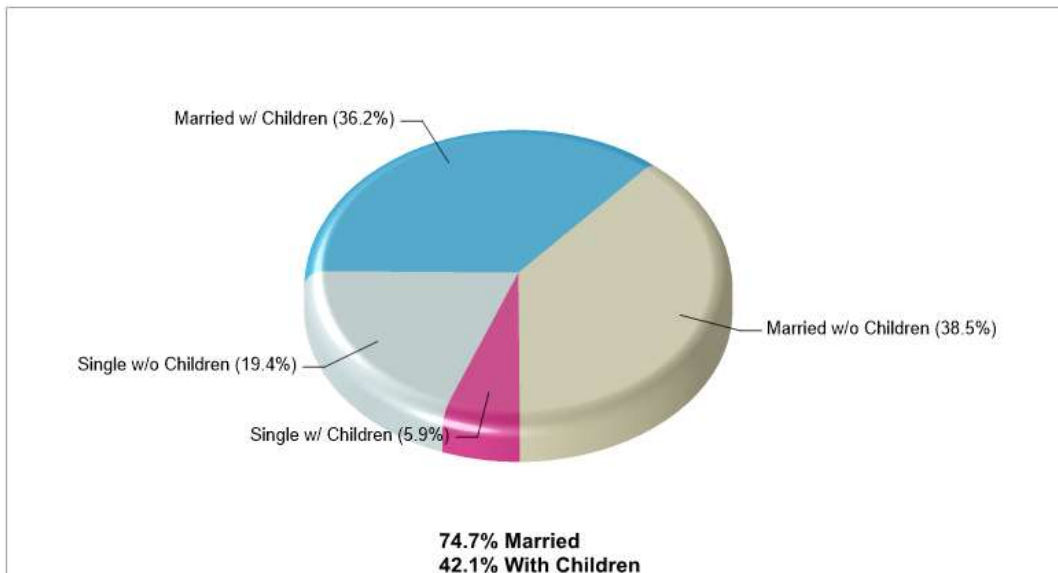

Location: Bushkill Twp, PA Neighborhood Household Characteristics

Prepared by RE/MAX real estate