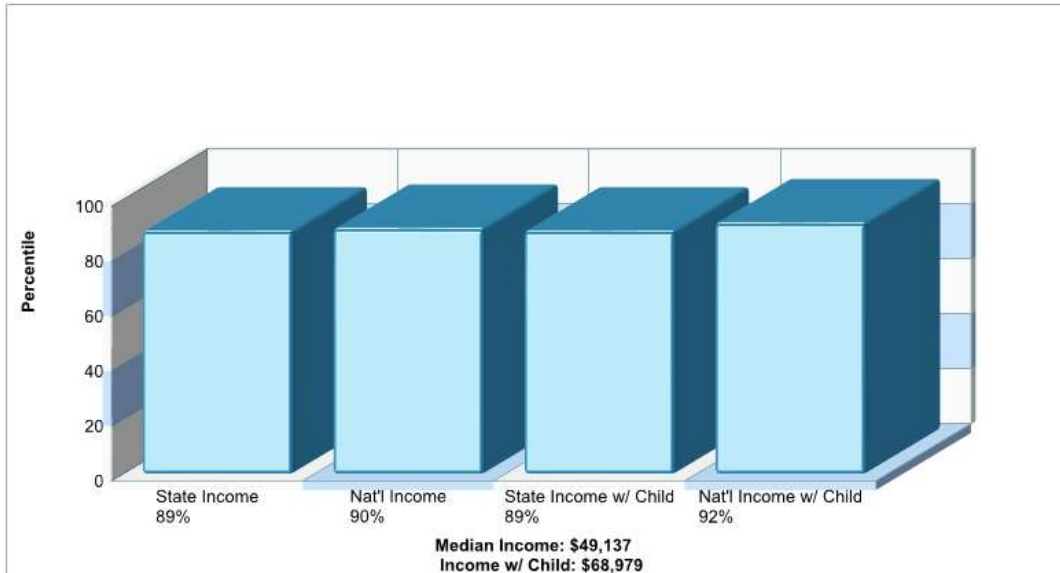

Phone: 6107463910

Distance from Subject: 5.01 miles

Prepared by RE/MAX real estate

County Facts

Bushkill Twp

Prepared by RE/MAX real estate

Location: Bushkill Twp, PA County Income

Location: Bushkill Twp, PA County Age Breakdown