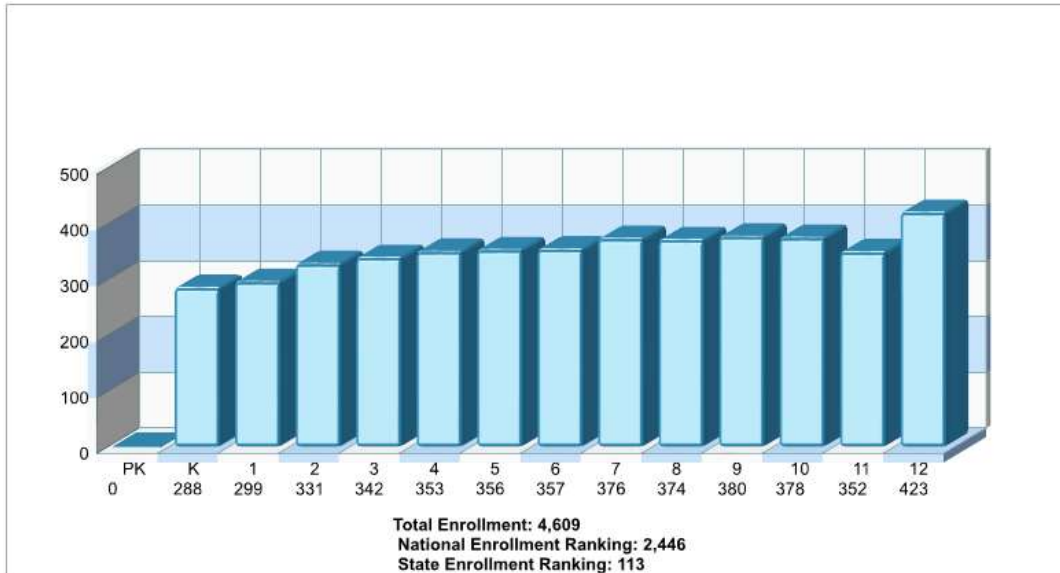

Prepared by RE/MAX real estate

School Information

Bushkill Twp

Prepared by RE/MAX real estate

© Homes Media Solutions

The accuracy of all information is deemed reliable, but is not guaranteed.

Location: Bushkill Twp, PA Student Enrollment By Grade