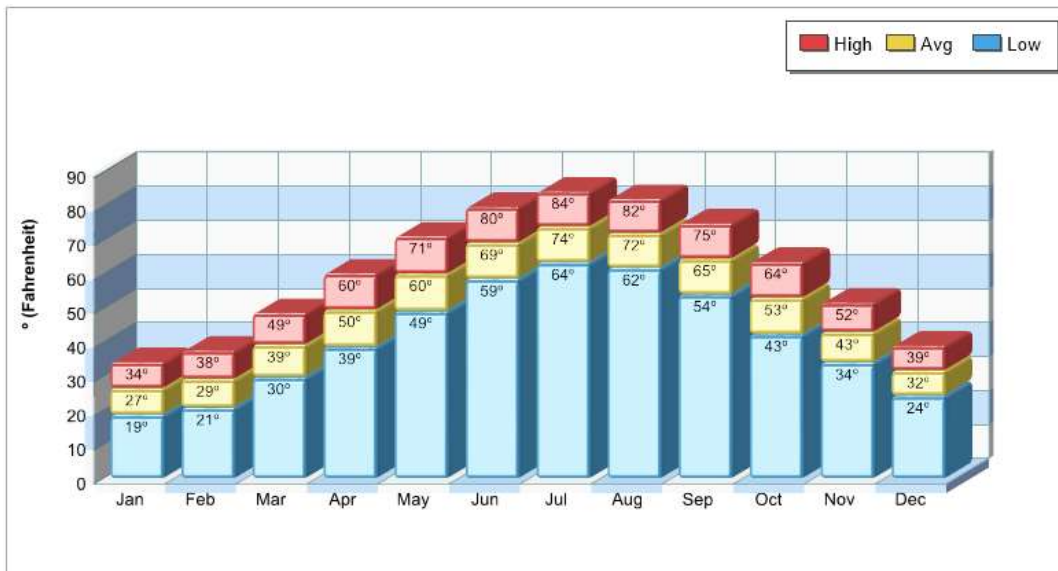

Average Precipitation Measured at ALLENTOWN AIRPORT (elevation: 388ft.)

Temperature Measured at ALLENTOWN AIRPORT (elevation: 388ft.)

Prepared by RE/MAX real estate

Houses of Worship

Bushkill Twp

Prepared by RE/MAX real estate