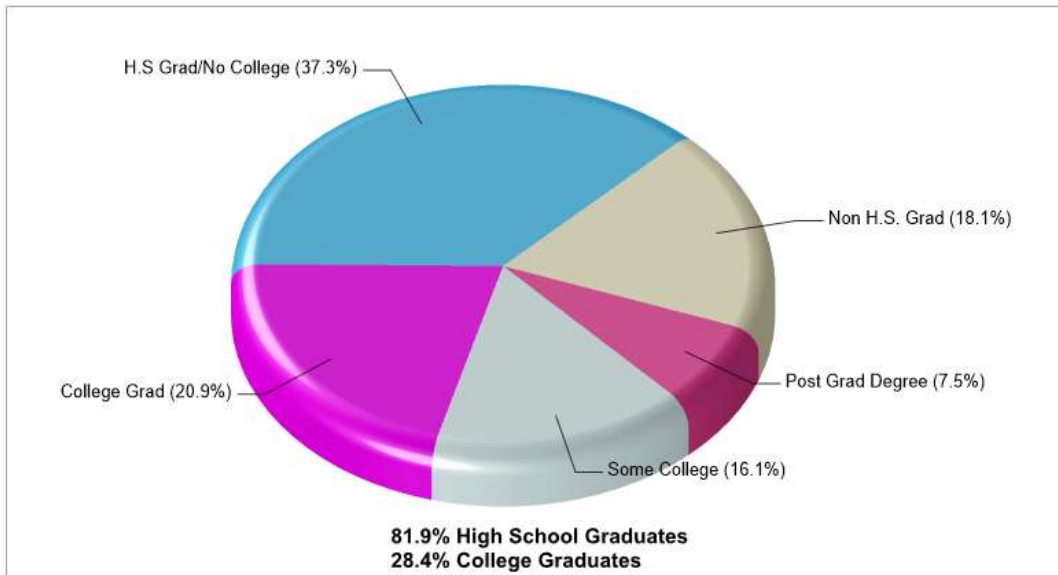

Location: Bushkill Twp, PA County Adult Education Level