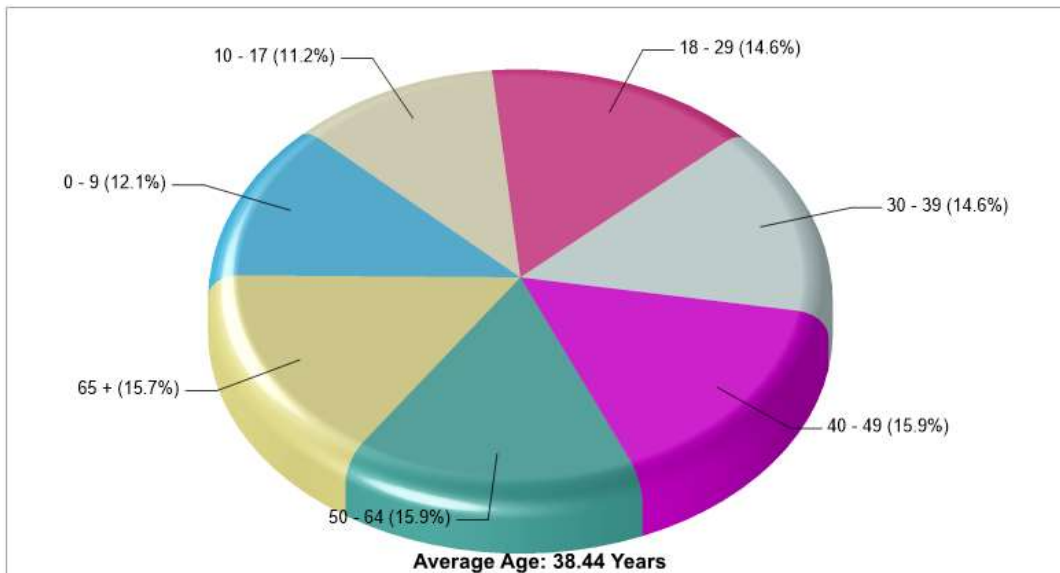

Phone: 6107463910

Distance from Subject: 5.01 miles

Prepared by RE/MAX real estate

County Facts

Bushkill Twp

Prepared by RE/MAX real estate

Location: Bushkill Twp, PA County Income

Location: Bushkill Twp, PA County Age Breakdown