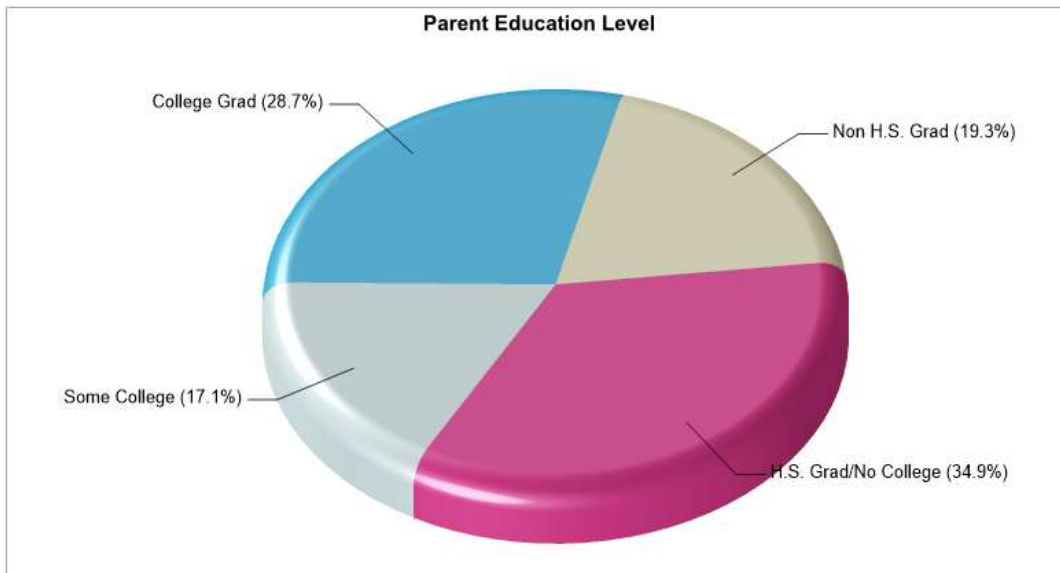

Location: Bushkill Twp, PA Parent Education Level

Prepared by RE/MAX real estate