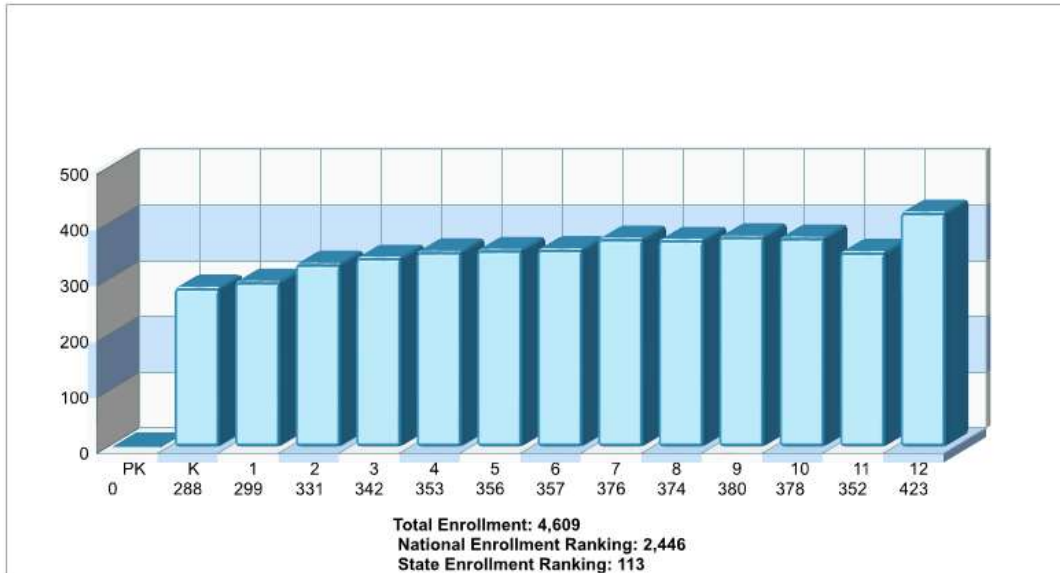

The accuracy of all information is deemed reliable, but is not guaranteed.

Location: Bushkill Twp, PA Student Enrollment By Grade

Location: Bushkill Twp, PA High School Statistics

Prepared by RE/MAX real estate