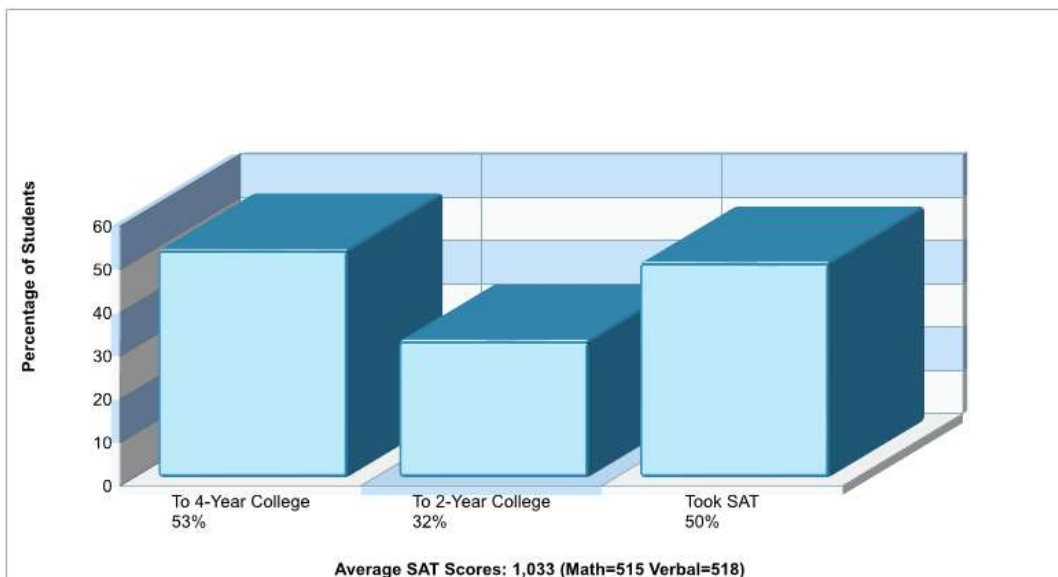

The accuracy of all information is deemed reliable, but is not guaranteed.

Location: Bushkill Twp, PA Student Enrollment By Grade

Location: Bushkill Twp, PA High School Statistics

Prepared by RE/MAX real estate