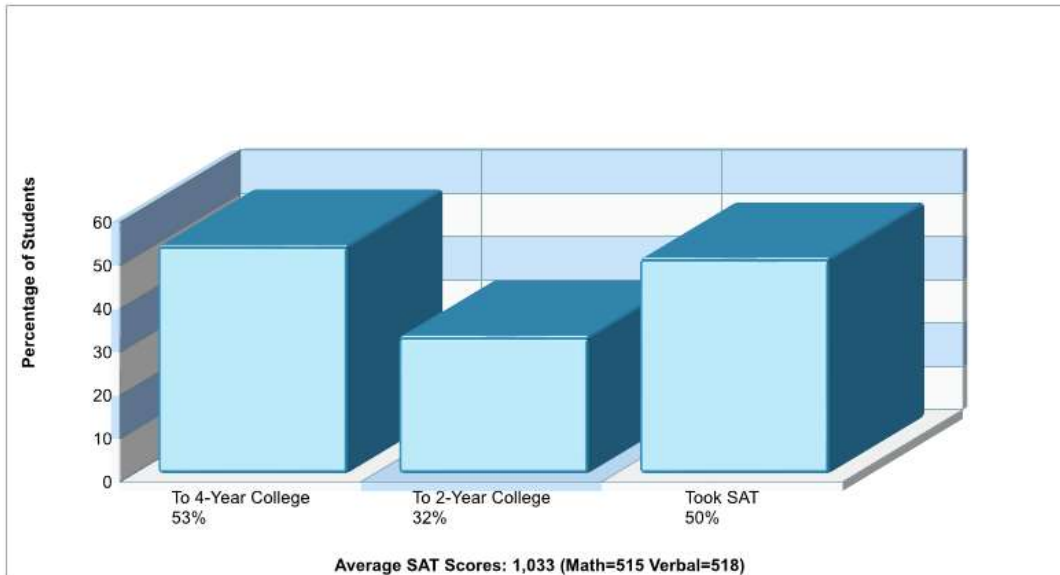

The accuracy of all information is deemed reliable, but is not guaranteed.

Location: Bushkill Twp, PA Student Enrollment By Grade

Location: Bushkill Twp, PA High School Statistics

Prepared by RE/MAX real estate