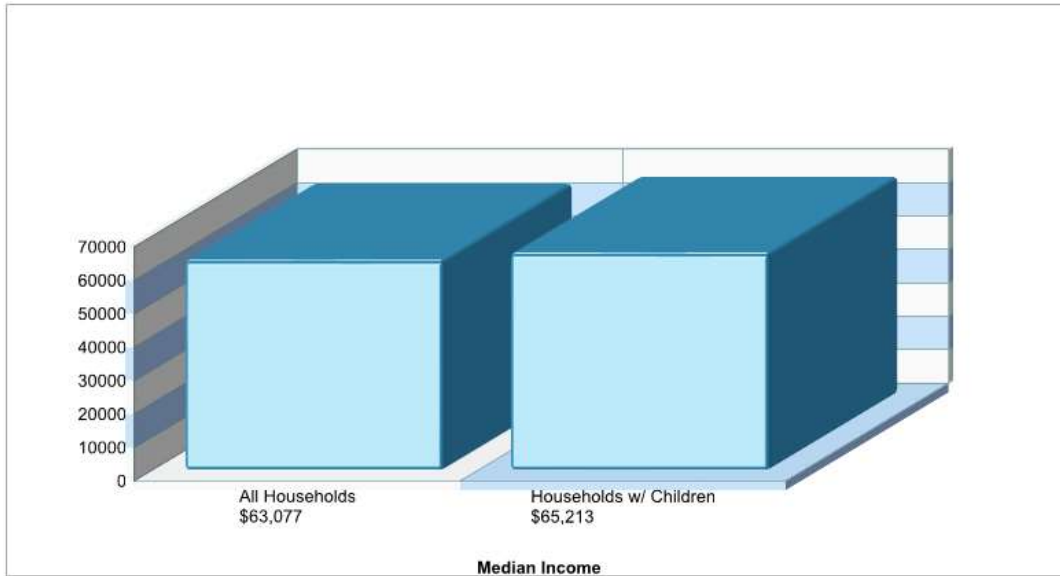

Location: Bushkill Twp, PA Household Income