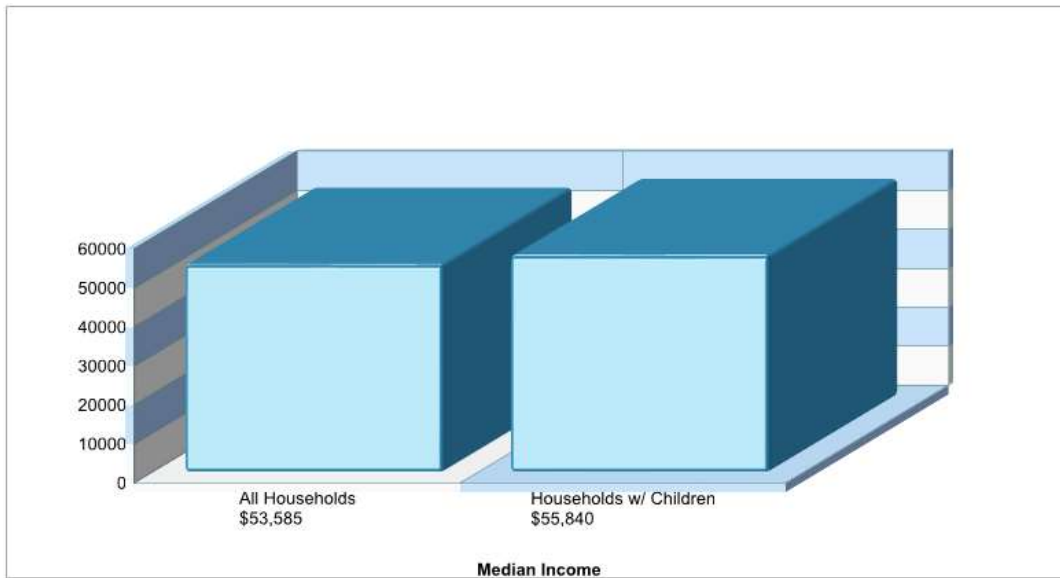

Location: Chapman, PA Household Income