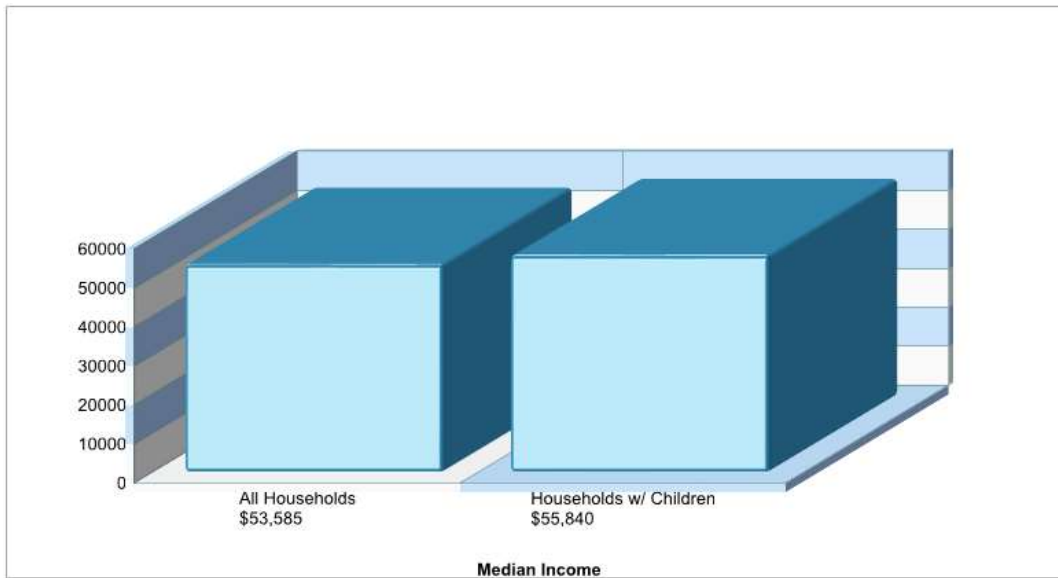

Location: Chapman, PA Household Income