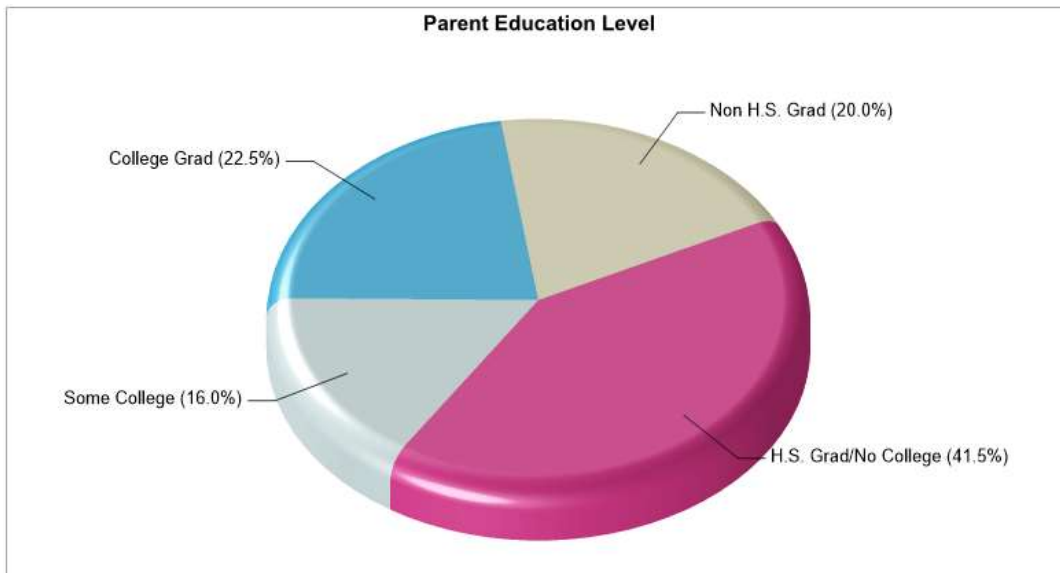

Location: Chapman, PA Parent Education Level

Prepared by RE/MAX real estate