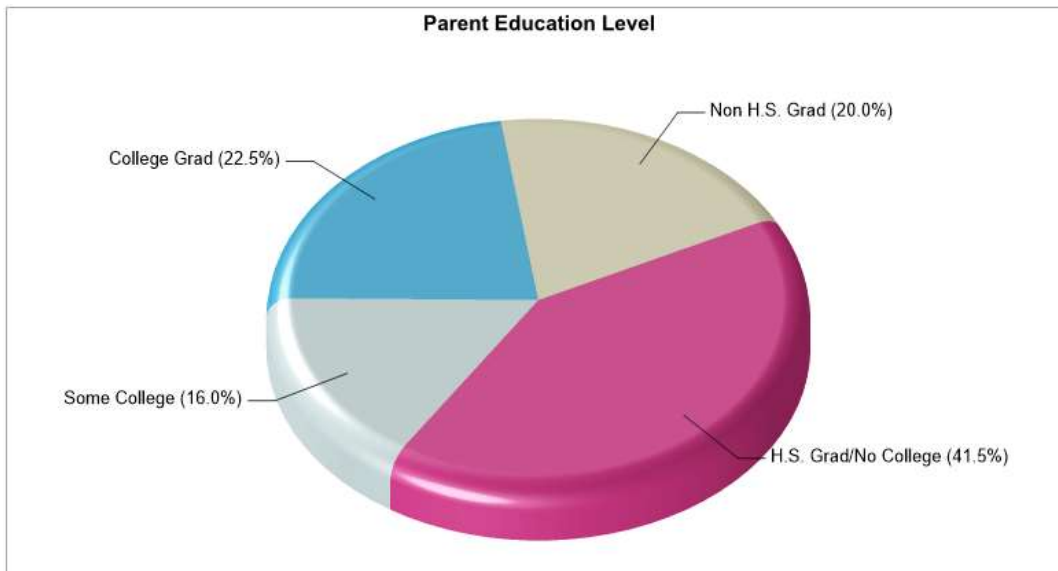

Location: Chapman, PA Parent Education Level

Prepared by RE/MAX real estate