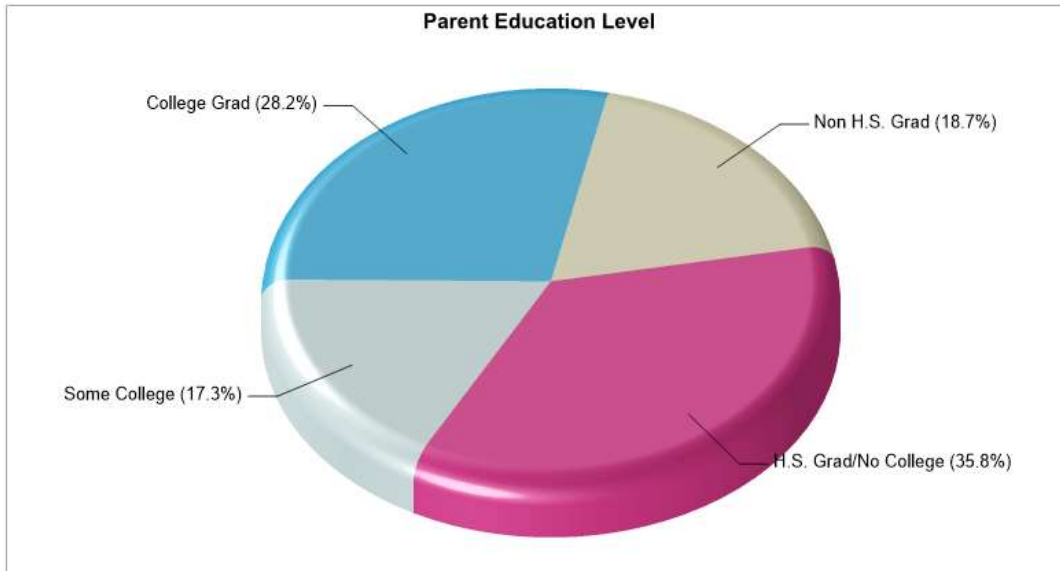

Location: Easton, PA Parent Education Level

Prepared by RE/MAX real estate