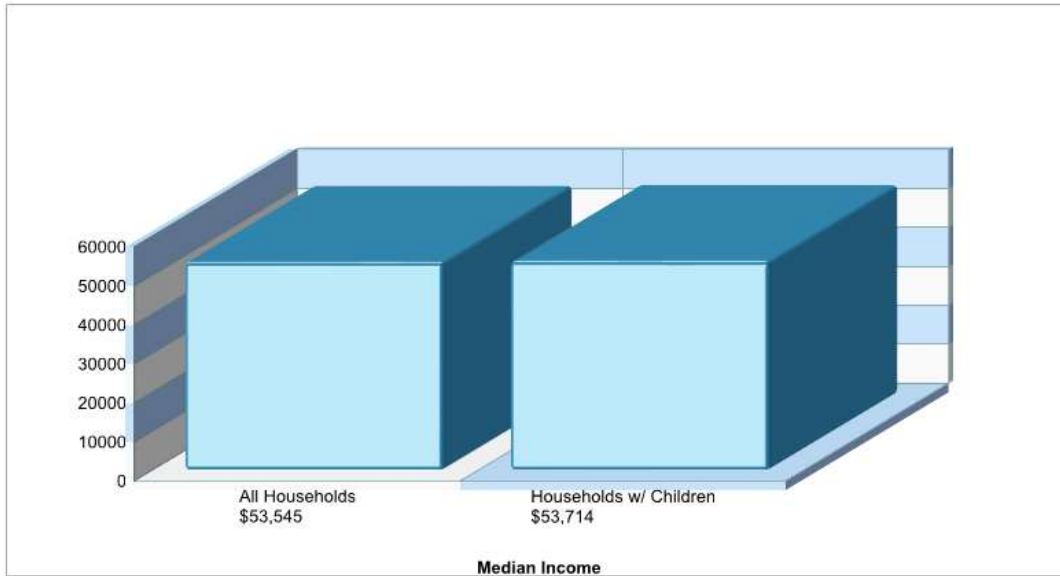

Location: Easton, PA Household Income