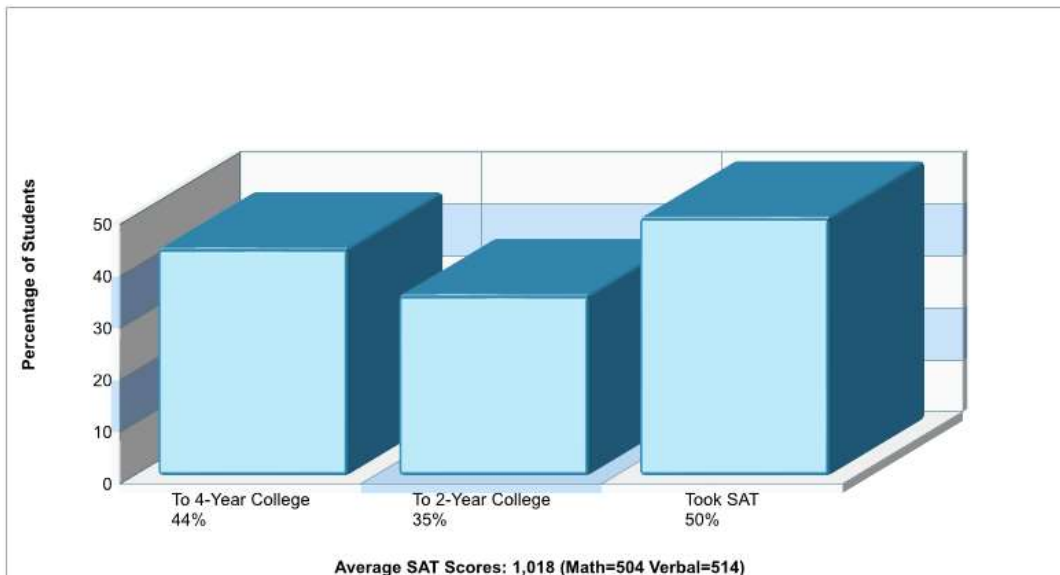

The accuracy of all information is deemed reliable, but is not guaranteed.

Location: Forks Twp, PA Student Enrollment By Grade

Location: Forks Twp, PA High School Statistics

Prepared by RE/MAX real estate