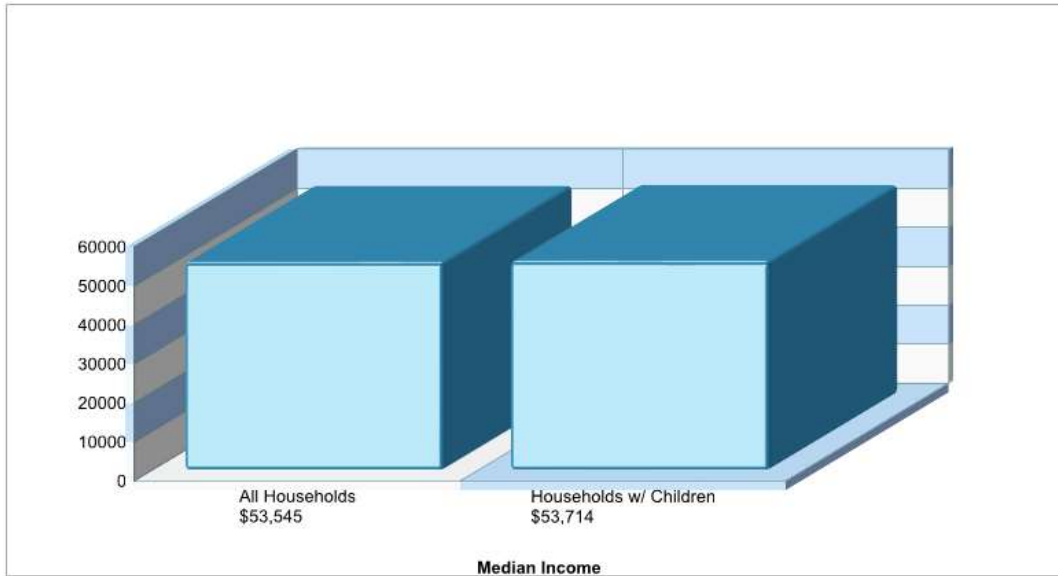

Location: Forks Twp, PA Household Income