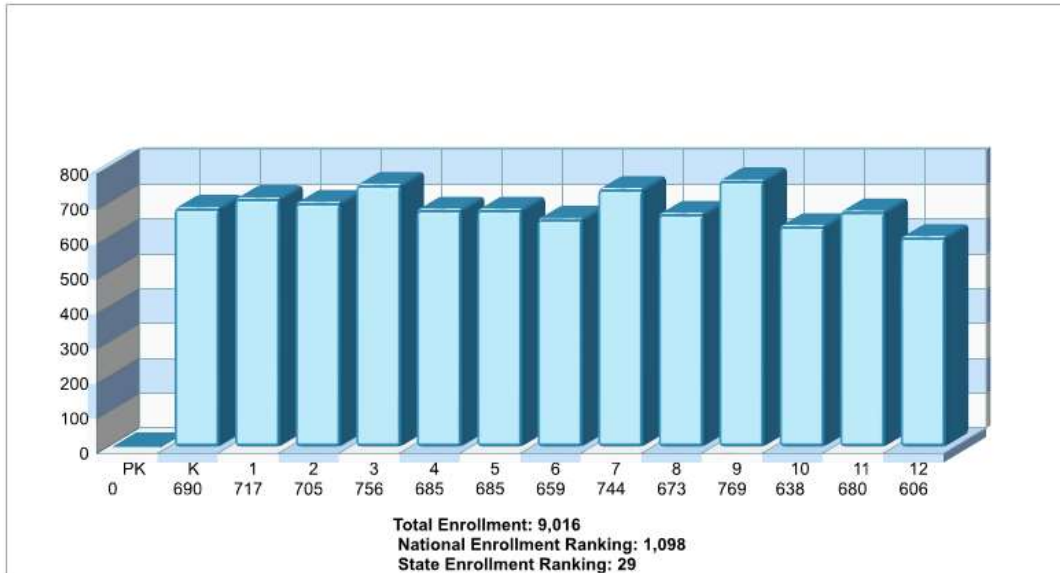

The accuracy of all information is deemed reliable, but is not guaranteed.

Location: Forks Twp, PA Student Enrollment By Grade

Location: Forks Twp, PA High School Statistics

Prepared by RE/MAX real estate