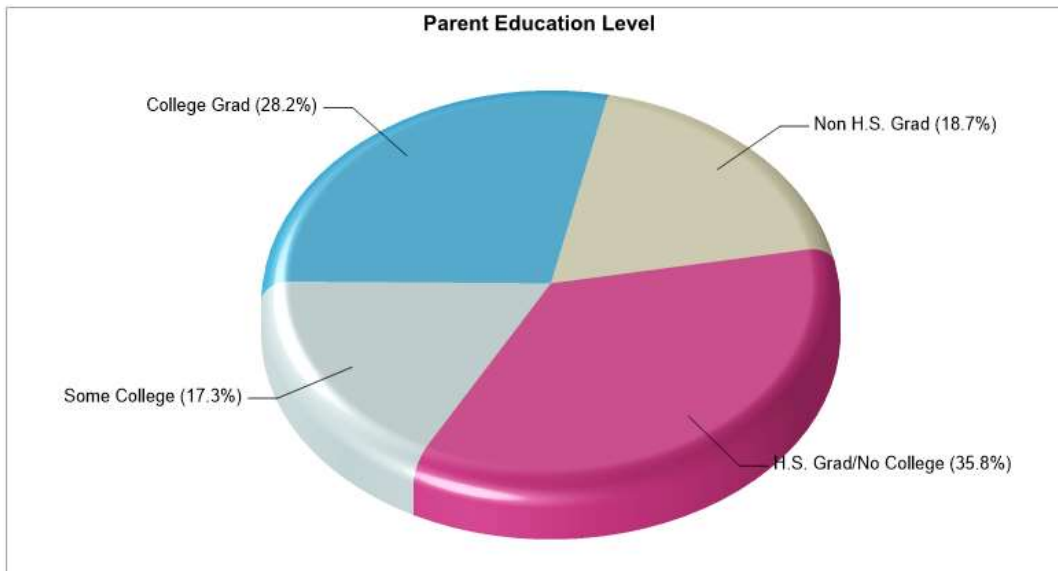

Location: Forks Twp, PA Parent Education Level

Prepared by RE/MAX real estate