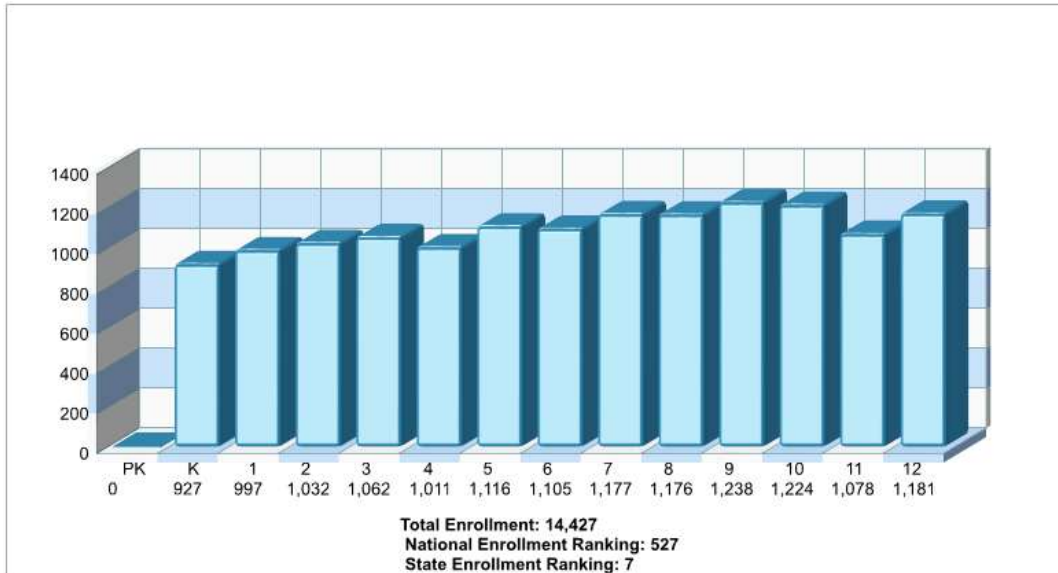

The accuracy of all information is deemed reliable, but is not guaranteed.

Location: Freemansburg, PA Student Enrollment By Grade

Location: Freemansburg, PA High School Statistics

Prepared by RE/MAX real estate