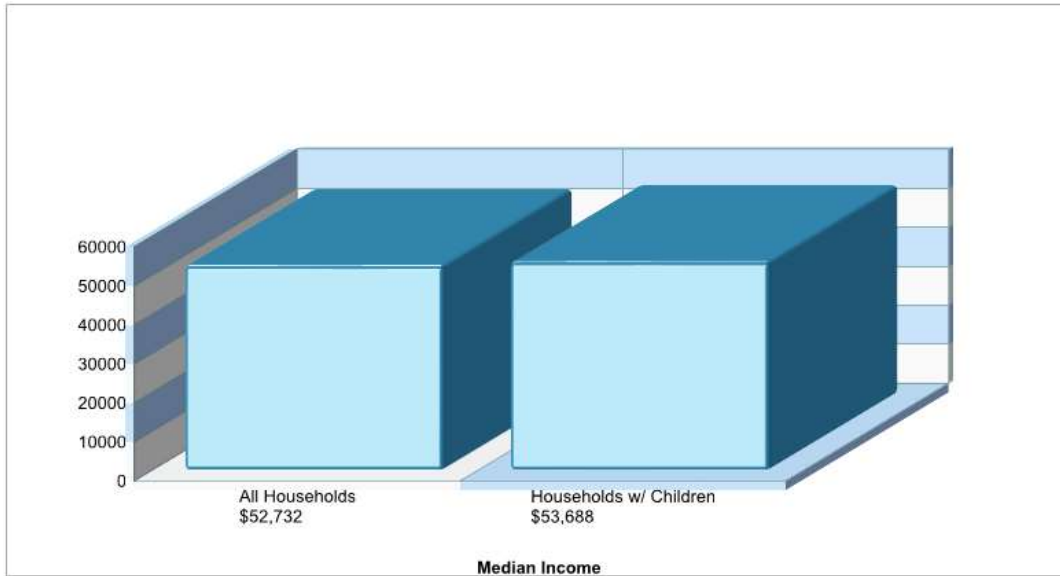

Location: Freemansburg, PA Household Income