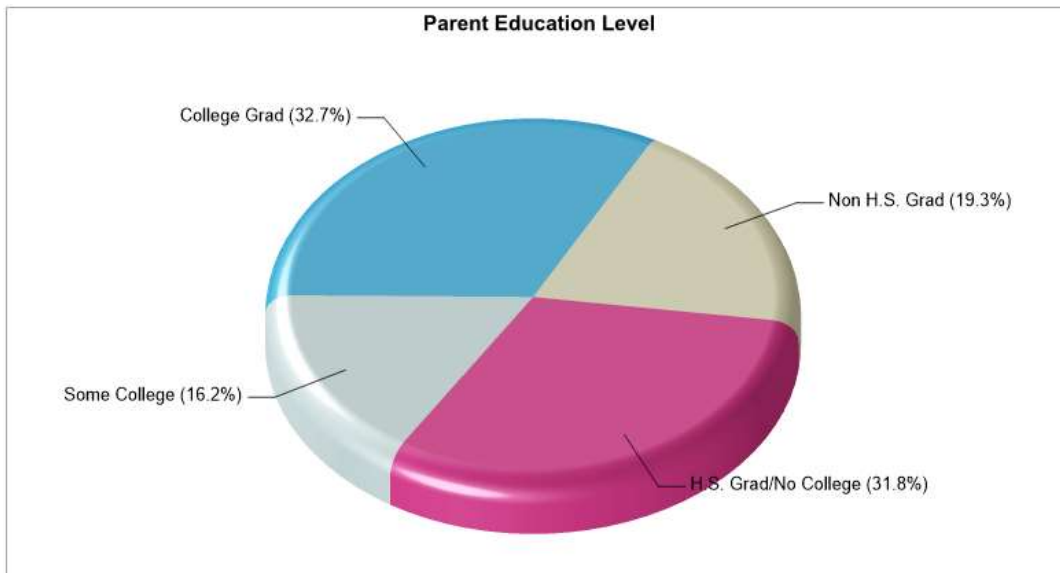

Location: Freemansburg, PA Parent Education Level

Prepared by RE/MAX real estate