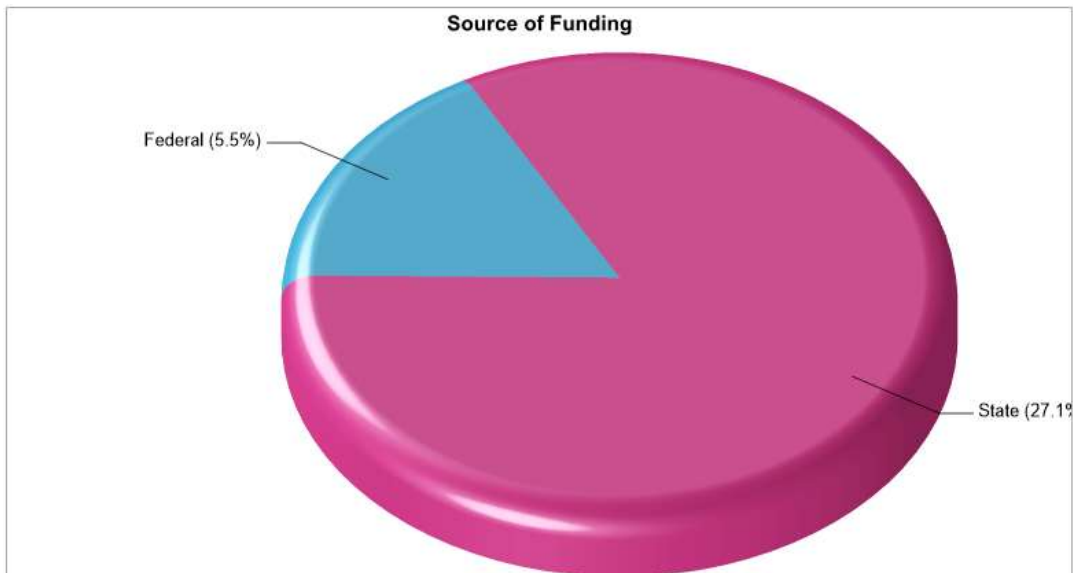

Location: Glendon, PA School Funding

Prepared by RE/MAX real estate