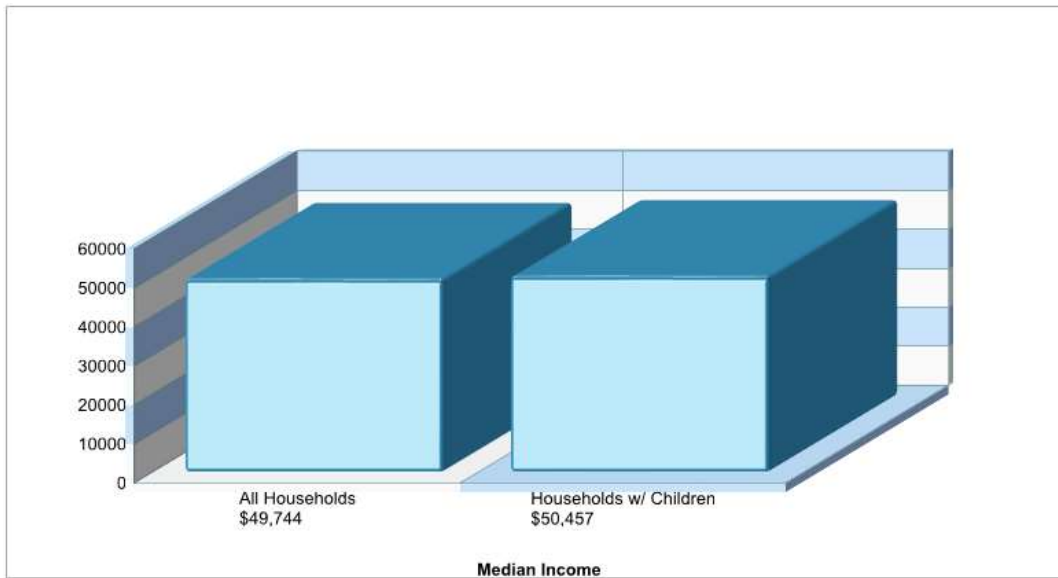

Location: Glendon, PA Household Income