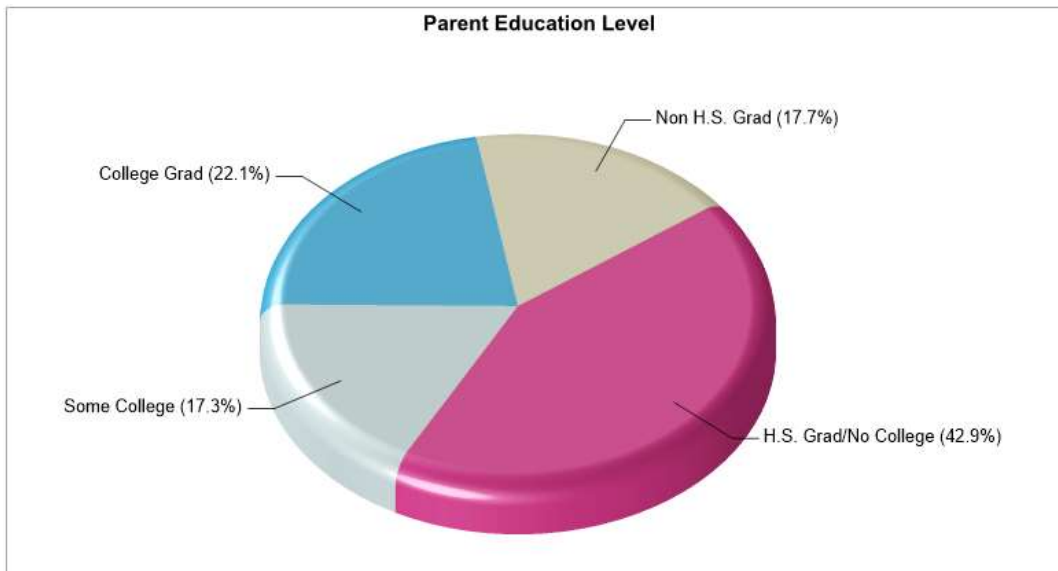

Location: Glendon, PA Parent Education Level

Prepared by RE/MAX real estate