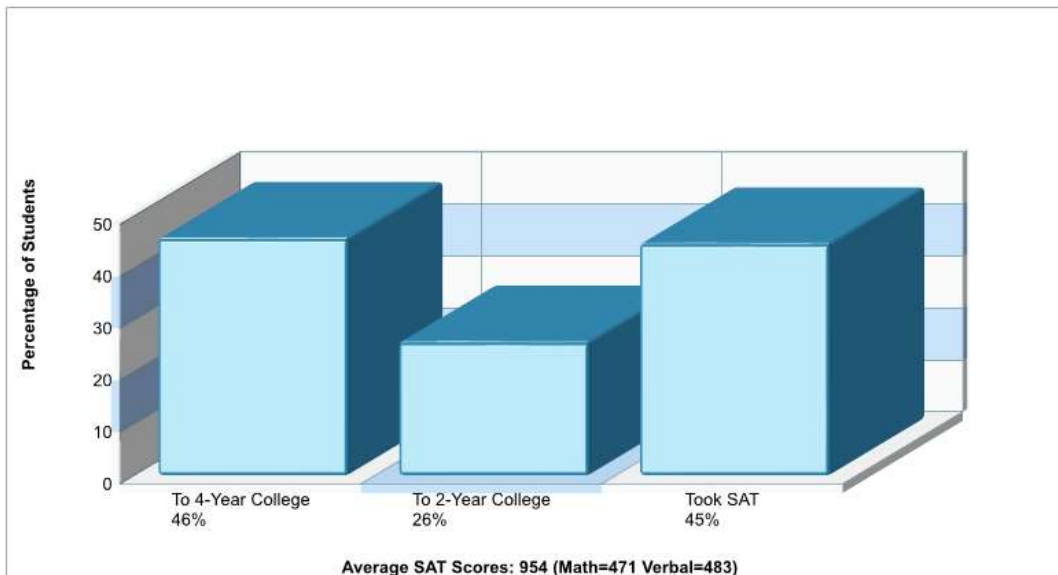

Location: Glendon, PA High School Statistics

Prepared by RE/MAX real estate