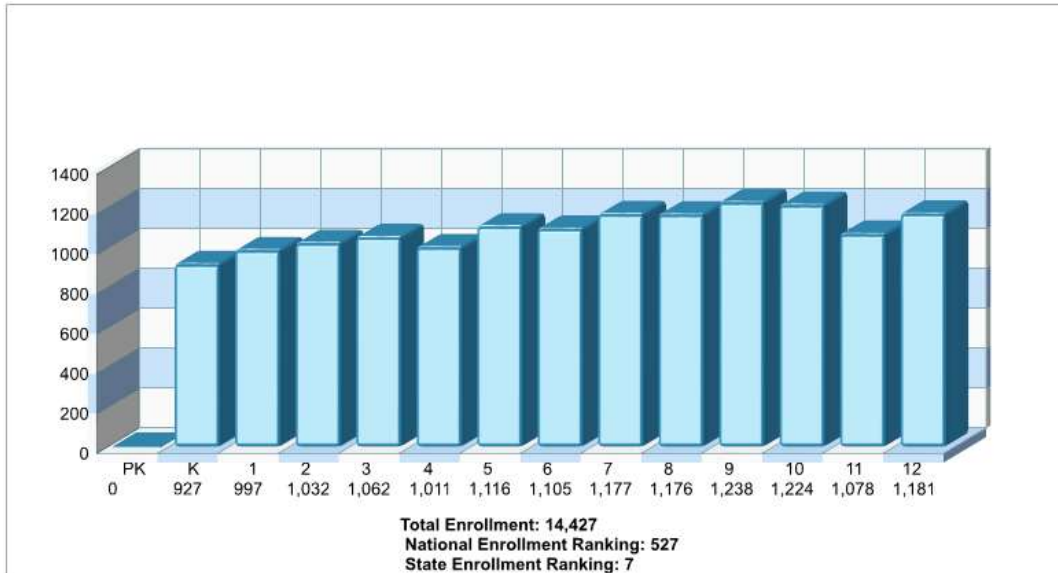

Location: Hanover twp, Northampton county PA Student Enrollment By Grade