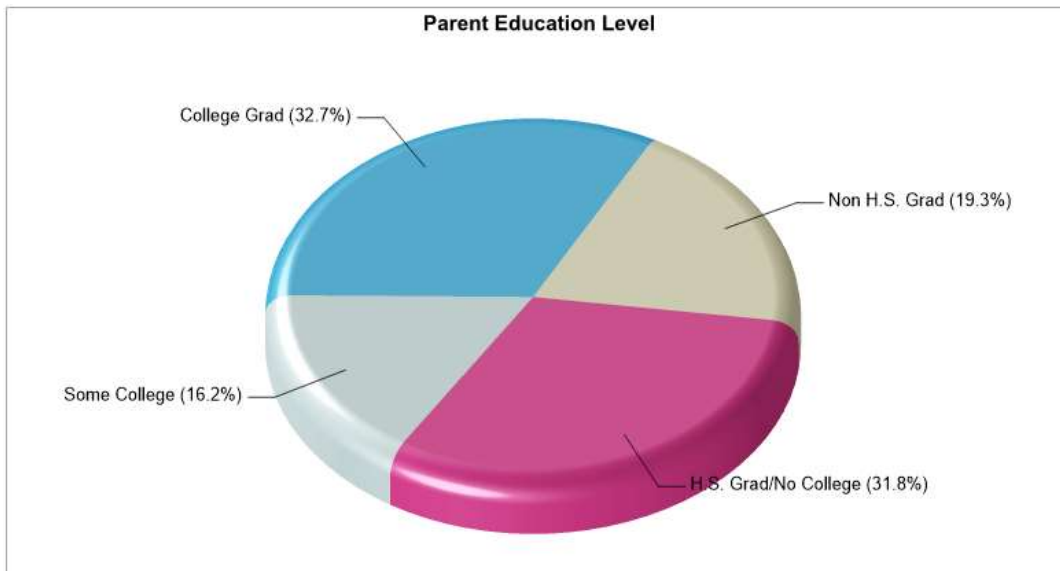

Location: Hanover twp, Northampton county PA Parent Education Level

Prepared by RE/MAX real estate