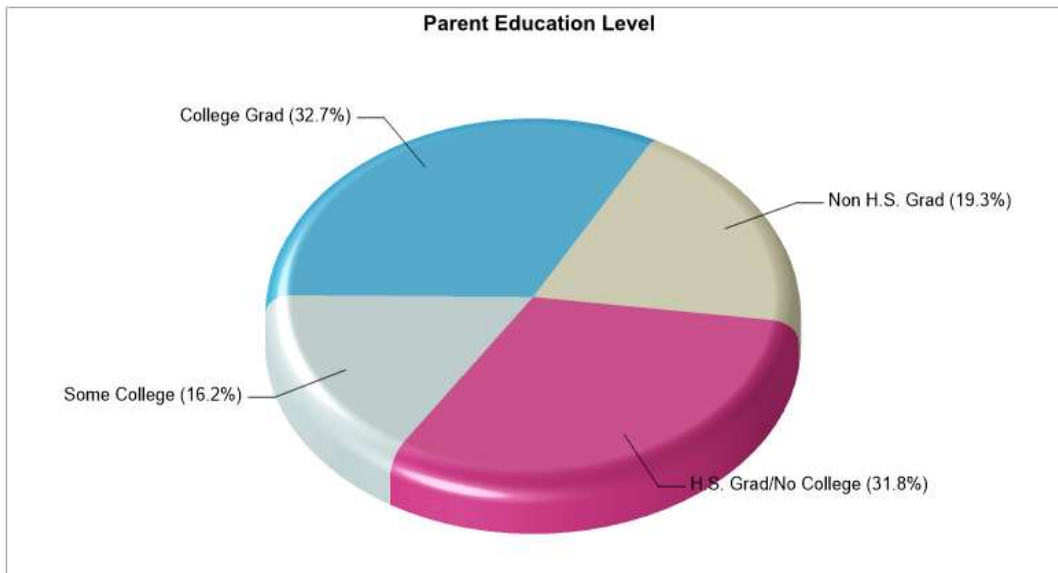

Location: Hanover twp, Northampton county PA Parent Education Level

Prepared by RE/MAX real estate