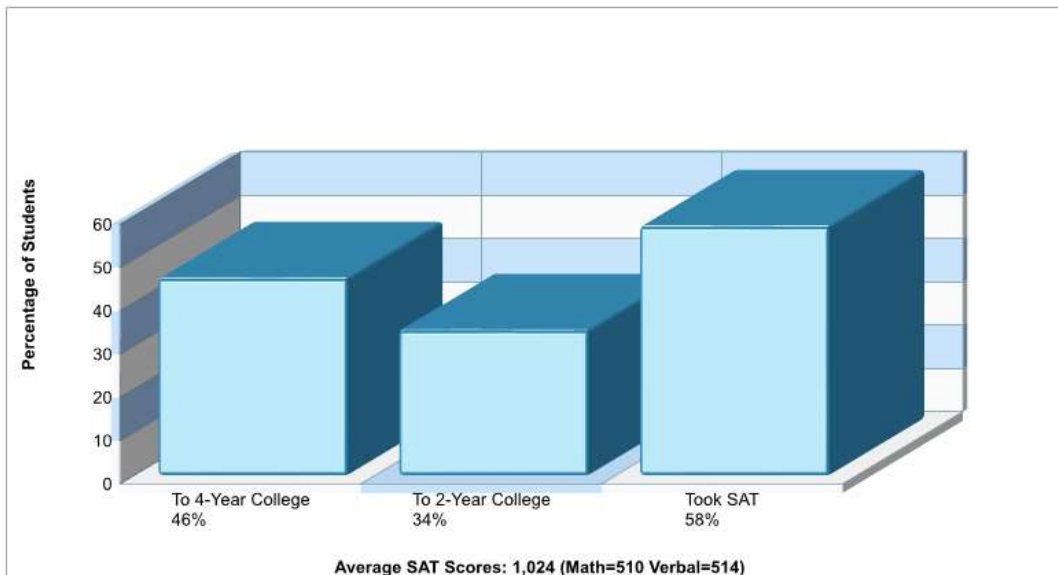

Location: Hanover twp, Northampton county PA High School Statistics

Prepared by RE/MAX real estate