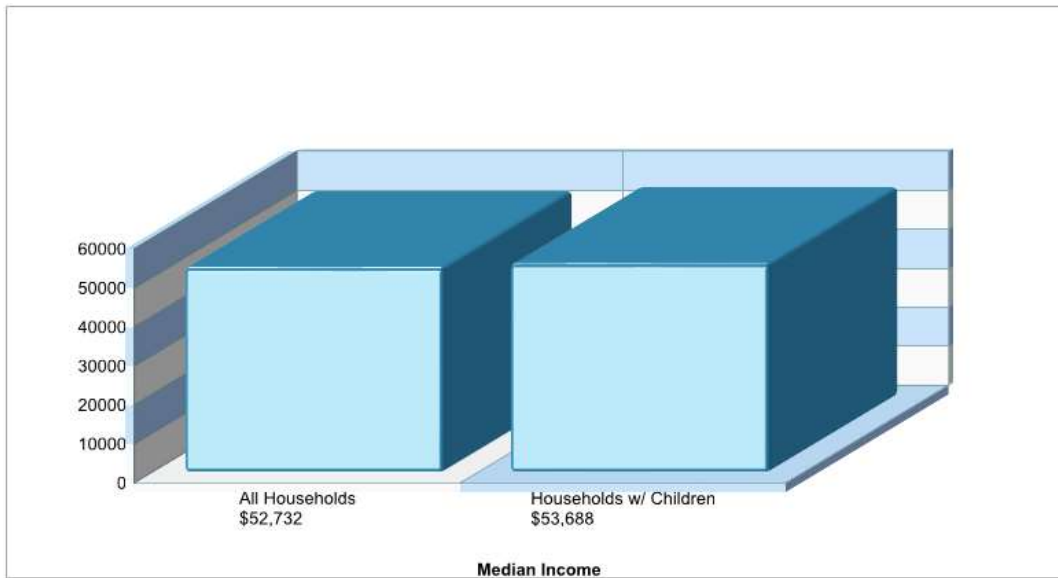

Location: Hanover twp, Northampton county PA Household Income