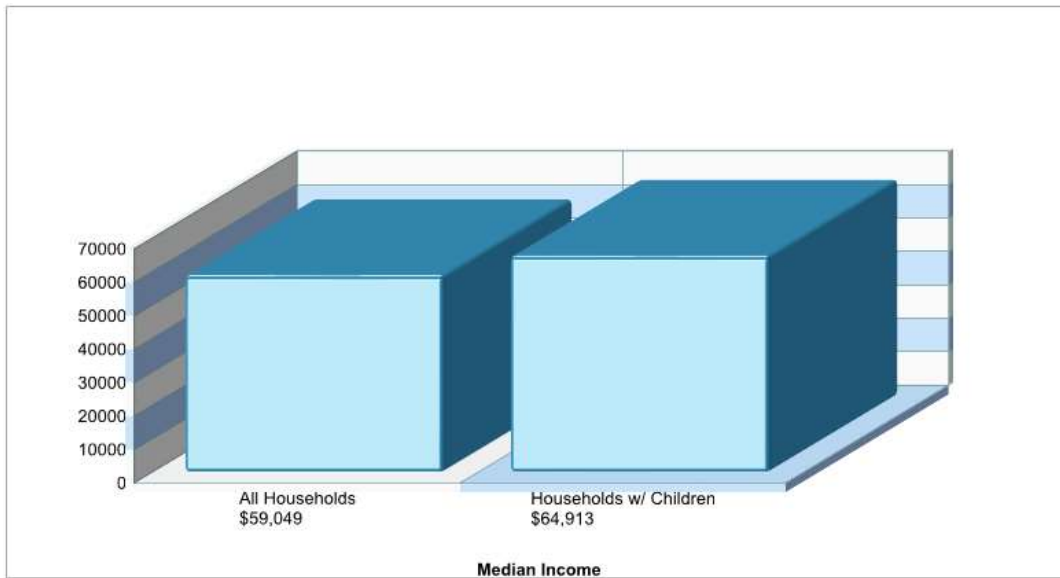

Location: Hellertown, PA Household Income