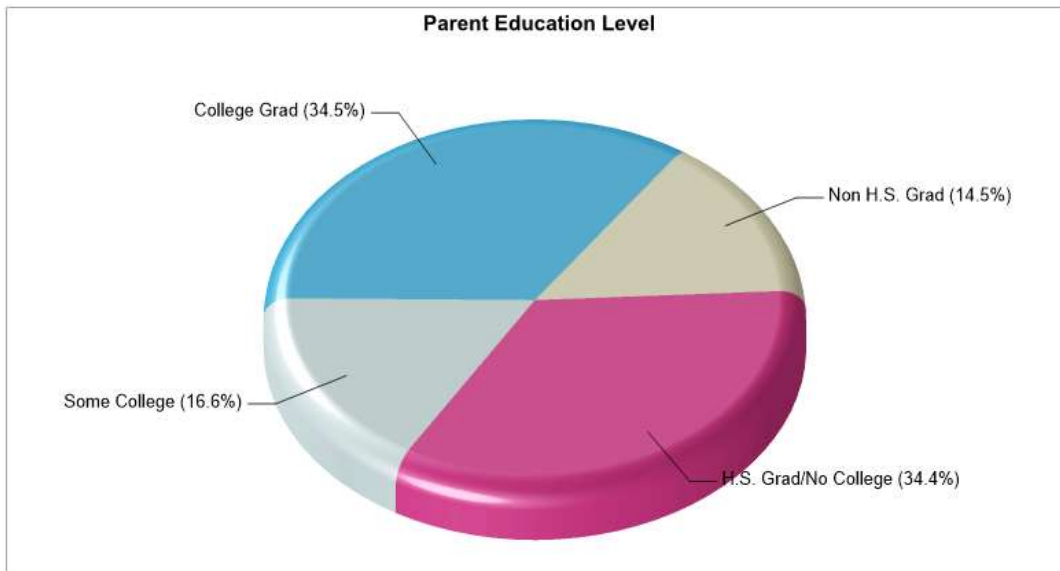

Location: Hellertown, PA Parent Education Level

Prepared by RE/MAX real estate