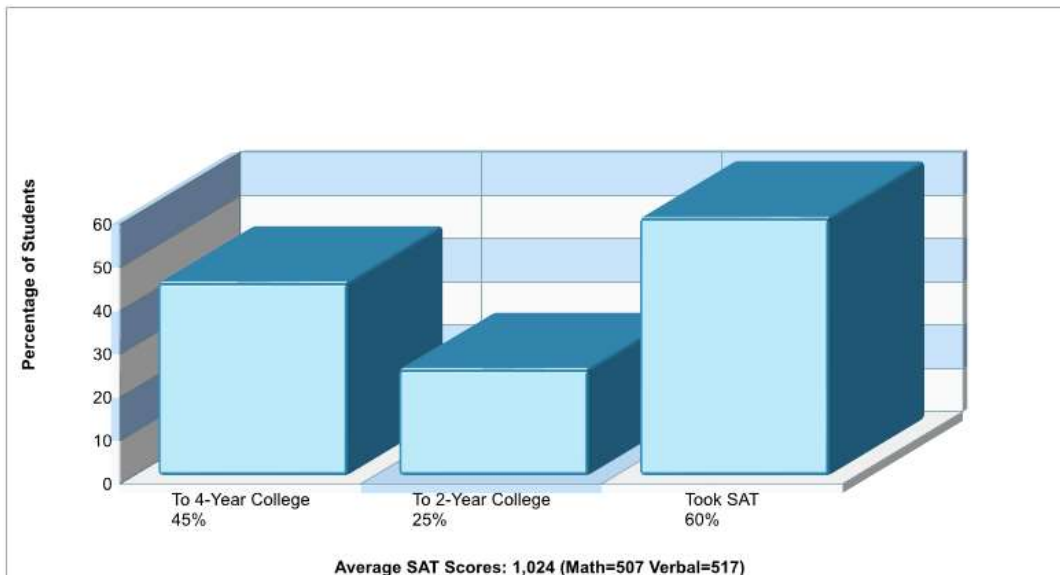

Location: Hellertown, PA High School Statistics

Prepared by RE/MAX real estate