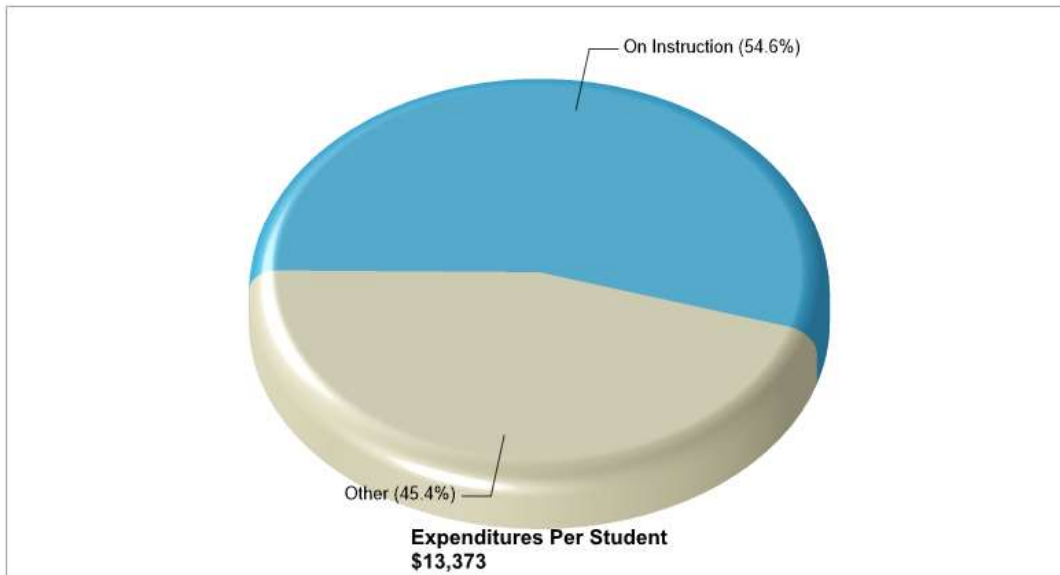

Location: Hellertown, PA School Expenditures