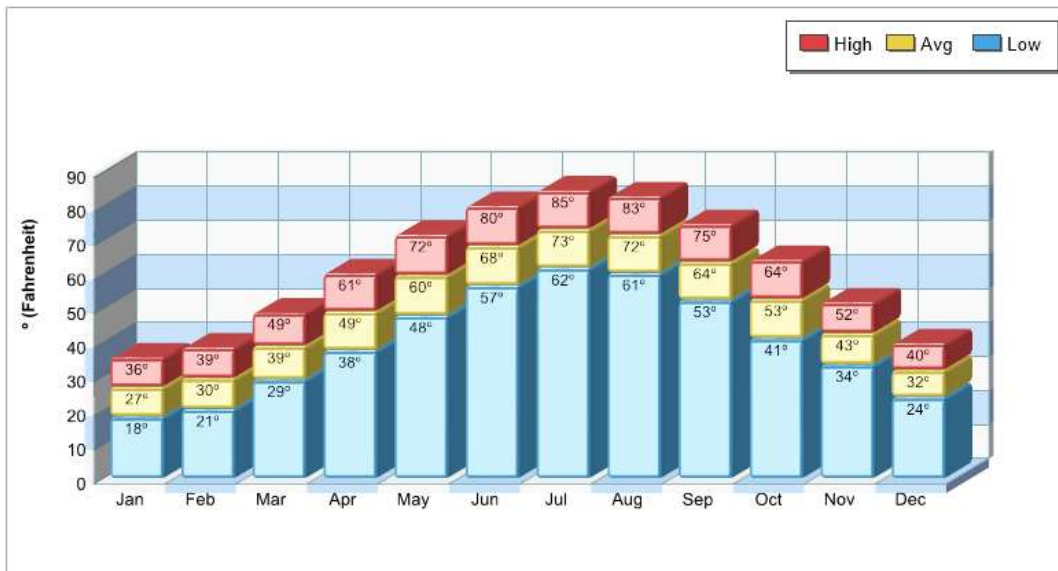

Prepared by RE/MAX real estate

Average Precipitation Measured at PALMERTON (elevation: 410ft.)

Temperature Measured at PALMERTON (elevation: 410ft.)

Prepared by RE/MAX real estate

Houses of Worship

Lehigh Twp