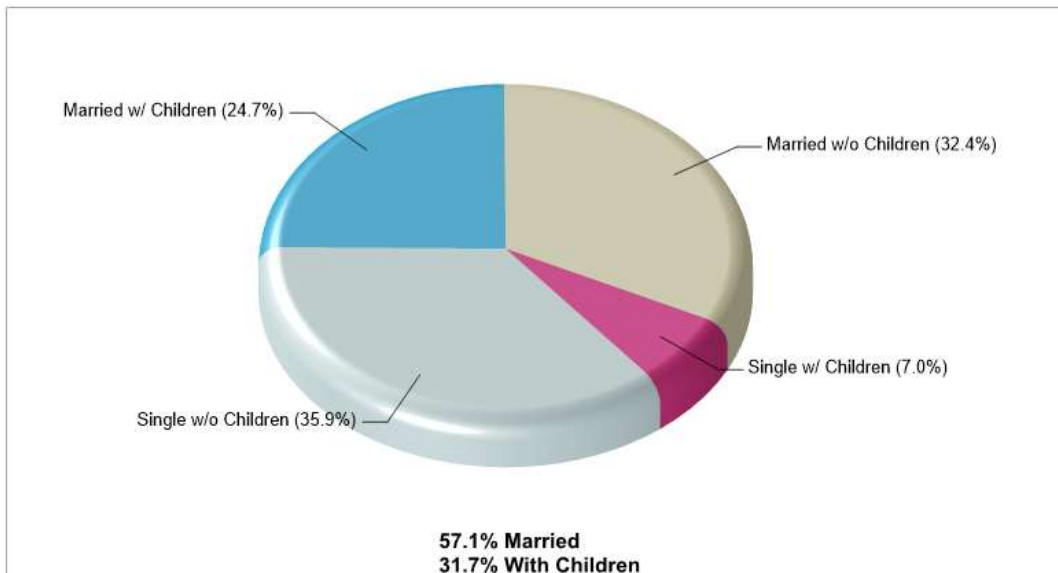

Location: Lehigh Twp, pa County Household Characteristics

Prepared by RE/MAX real estate