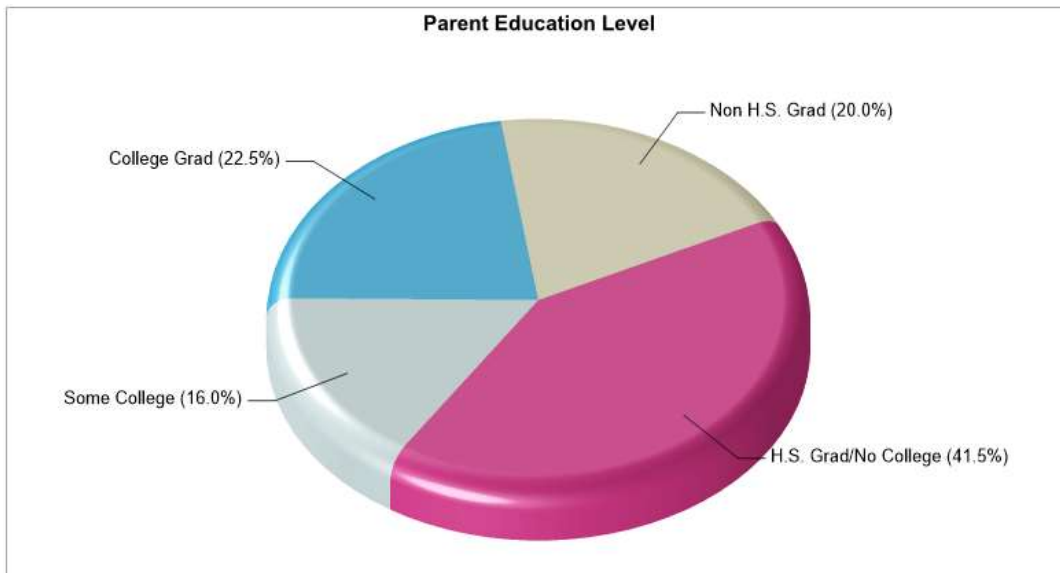

Location: Lehigh Twp, pa Parent Education Level

Prepared by RE/MAX real estate