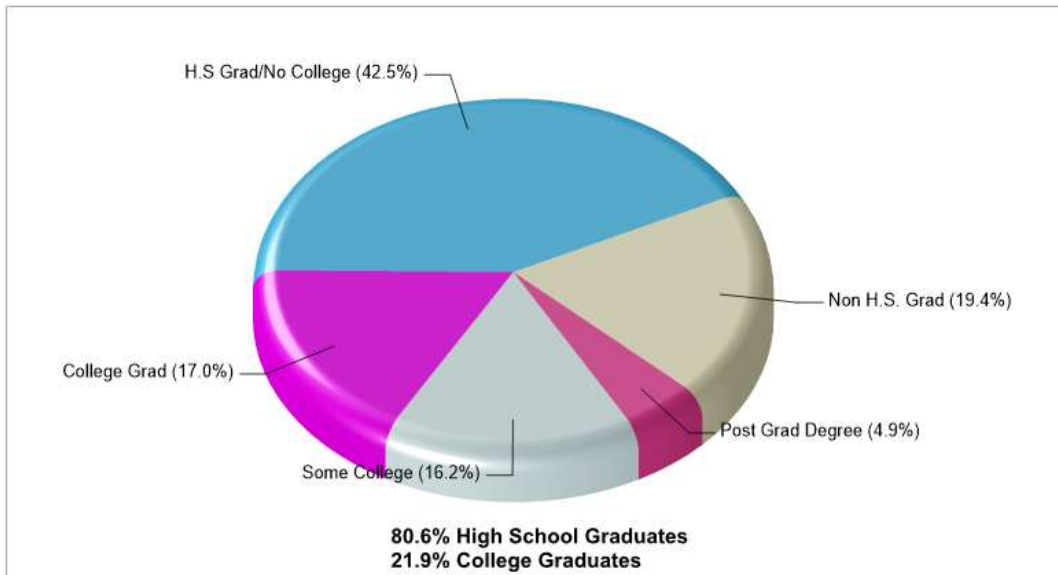

The accuracy of all information is deemed reliable, but is not guaranteed.

Location: Lehigh Twp, pa Neighborhood Income

Location: Lehigh Twp, pa Neighborhood Age Breakdown

Prepared by RE/MAX real estate

Location: Lehigh Twp, pa Neighborhood Adult Education Level