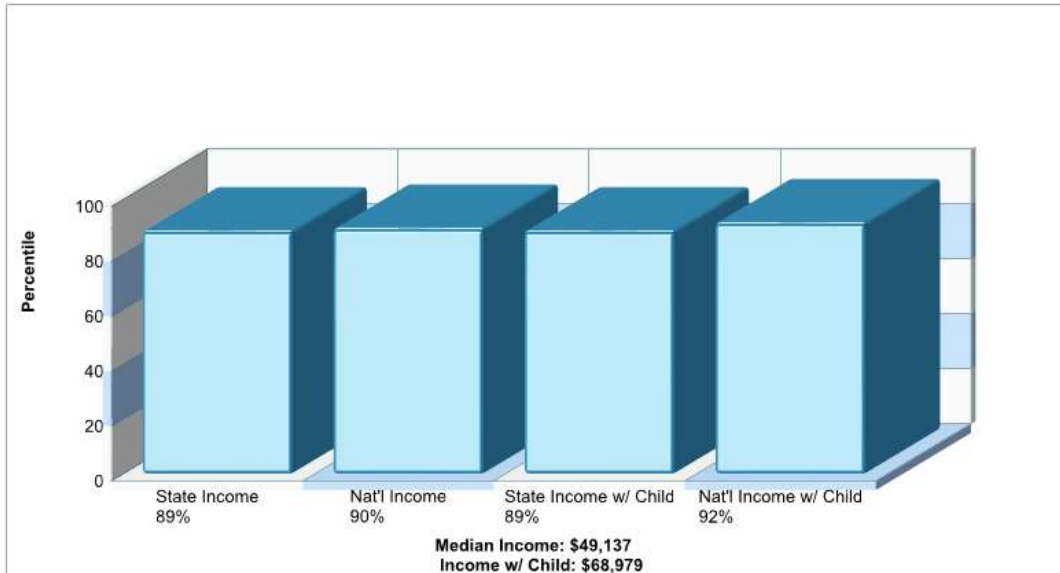

Phone: 6107676546

Distance from Subject: 4.74 miles

Prepared by RE/MAX real estate

County Facts

Lehigh Twp

Prepared by RE/MAX real estate

Location: Lehigh Twp, pa County Income

Location: Lehigh Twp, pa County Age Breakdown