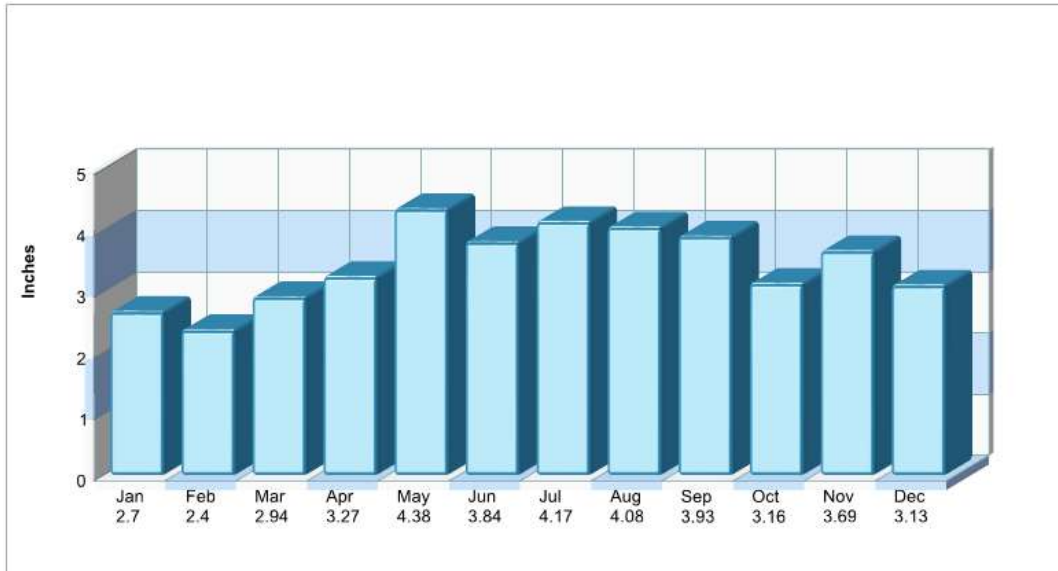

Prepared by RE/MAX real estate

Average Precipitation Measured at PALMERTON (elevation: 410ft.)

Temperature Measured at PALMERTON (elevation: 410ft.)

Prepared by RE/MAX real estate

Houses of Worship

Lehigh Twp