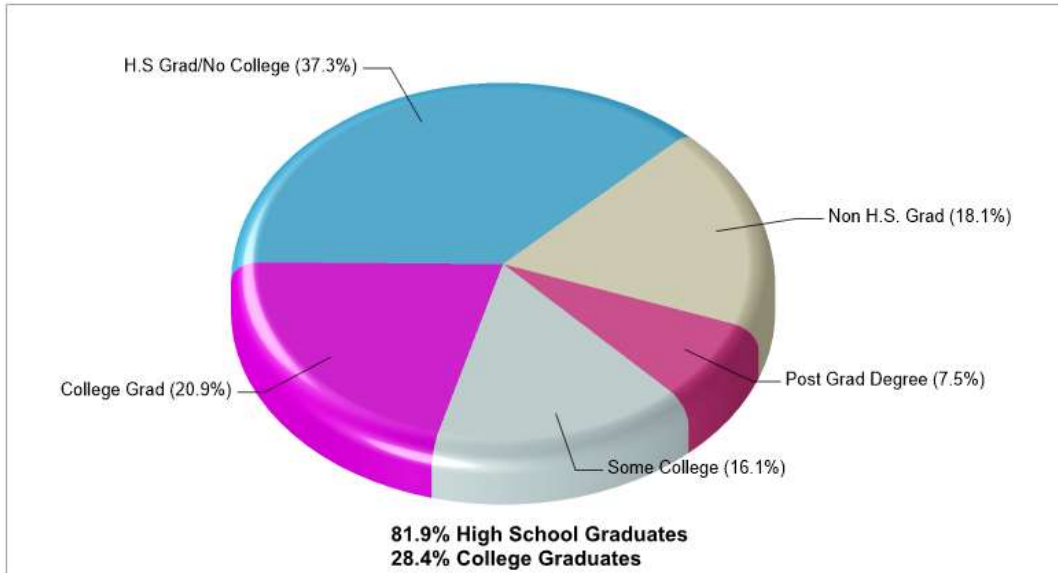

Location: Lehigh Twp, pa County Adult Education Level