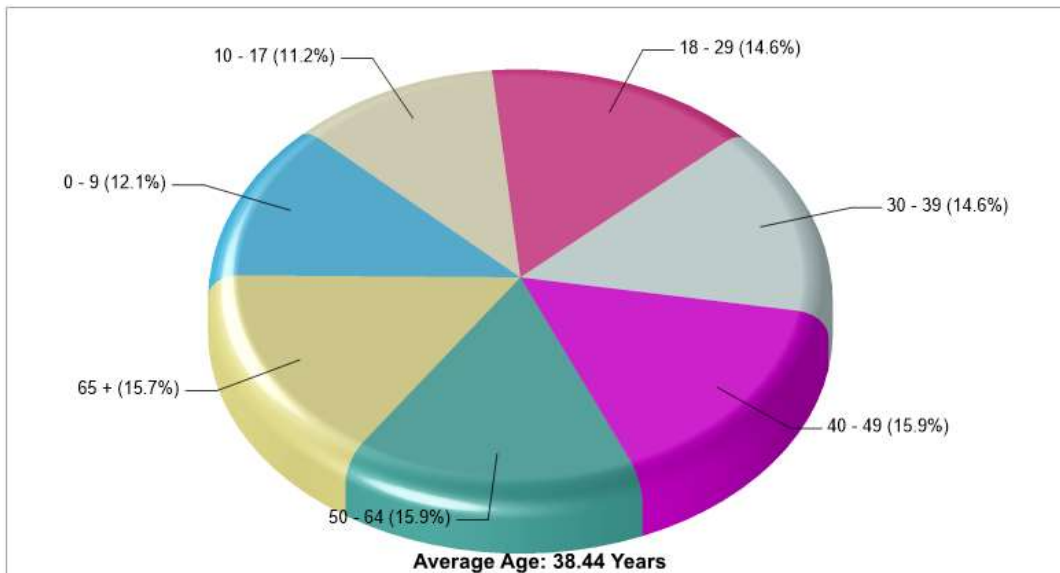

Phone: 6107676546

Distance from Subject: 4.74 miles

Prepared by RE/MAX real estate

County Facts

Lehigh Twp

Prepared by RE/MAX real estate

Location: Lehigh Twp, pa County Income

Location: Lehigh Twp, pa County Age Breakdown