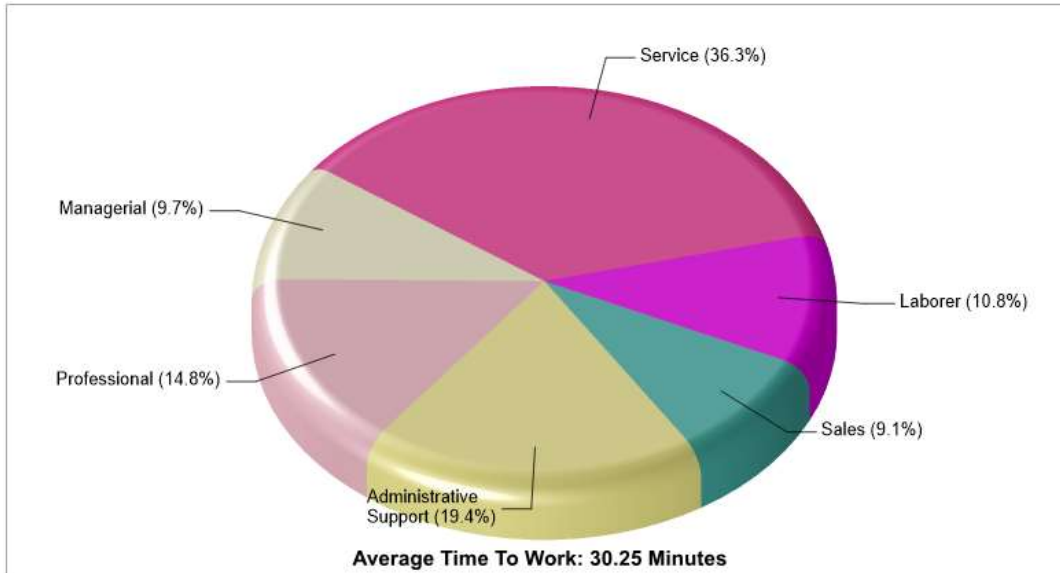

Location: Lehigh Twp, pa Neighborhood Employment

Prepared by RE/MAX real estate