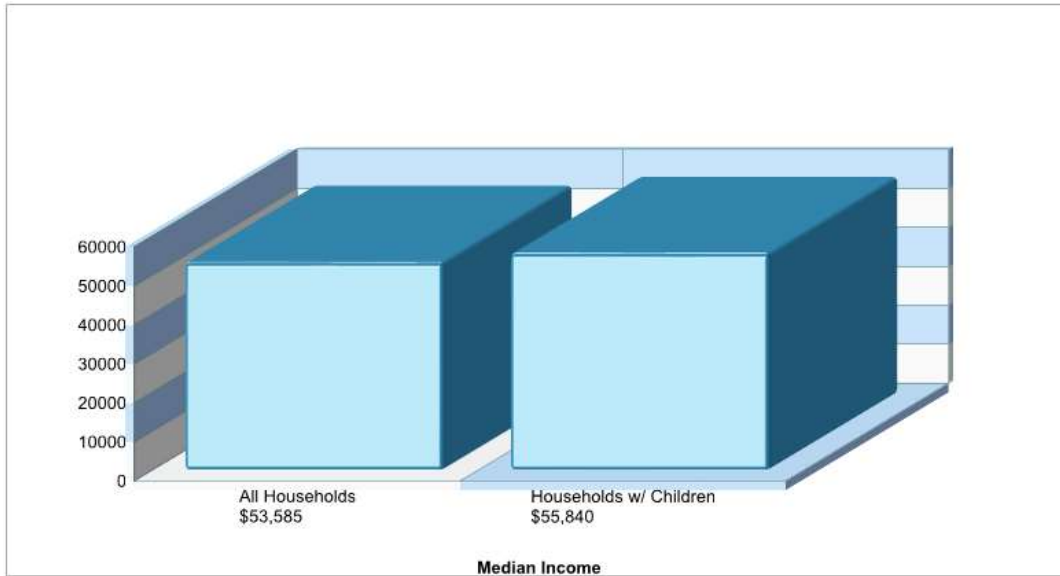

Location: Lehigh Twp, pa Household Income