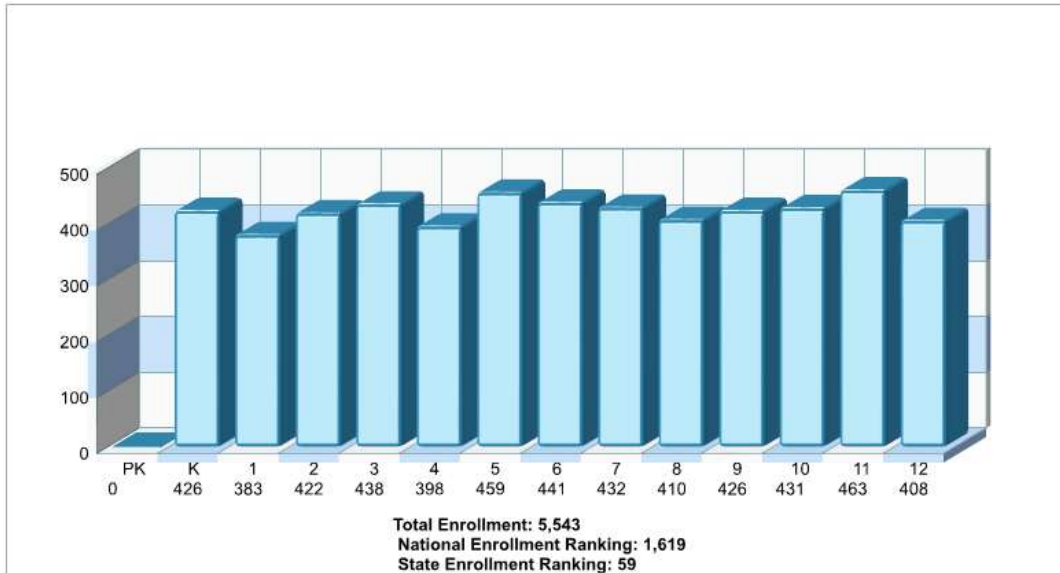

© Homes Media Solutions

The accuracy of all information is deemed reliable, but is not guaranteed.

Location: Lehigh Twp, pa Student Enrollment By Grade

Location: Lehigh Twp, pa High School Statistics

Prepared by RE/MAX real estate