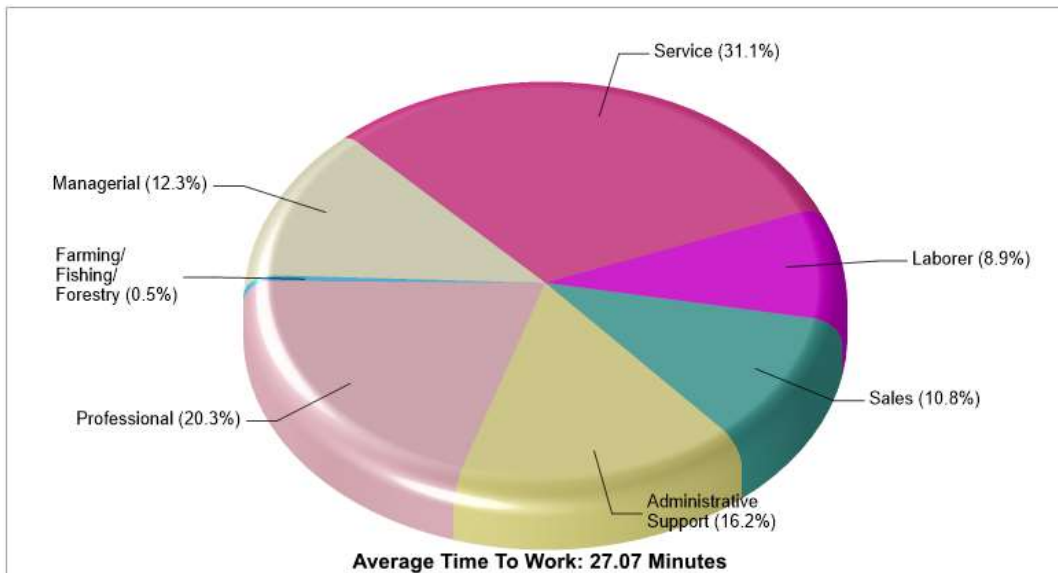

Location: Lower Mt. Bethel Twp, PA State Employment

Prepared by RE/MAX real estate