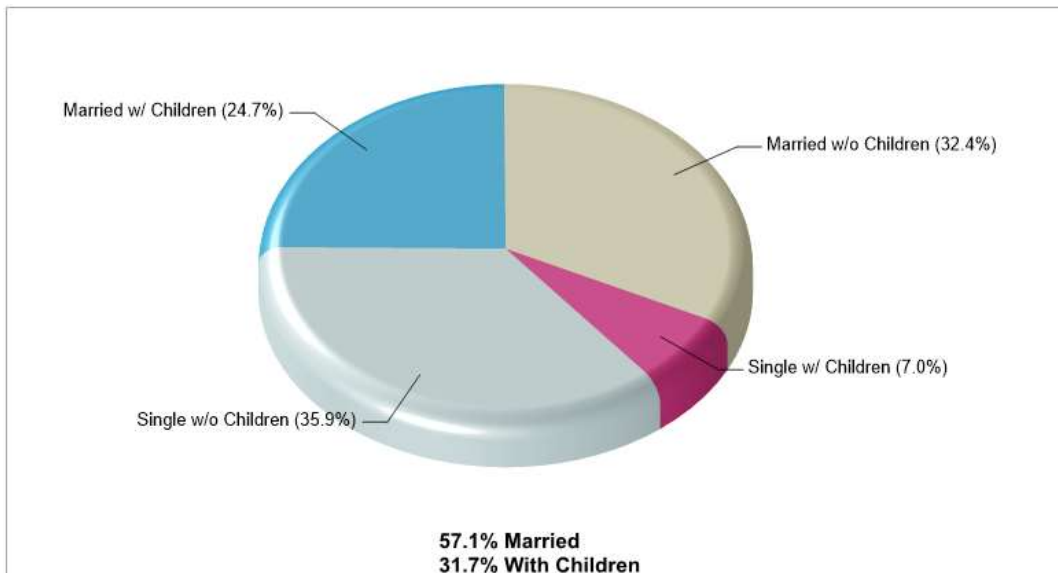

Location: Lower Mt. Bethel Twp, PA County Age Breakdown

Prepared by RE/MAX real estate

Location: Lower Mt. Bethel Twp, PA County Adult Education Level

Location: Lower Mt. Bethel Twp, PA County Household Characteristics