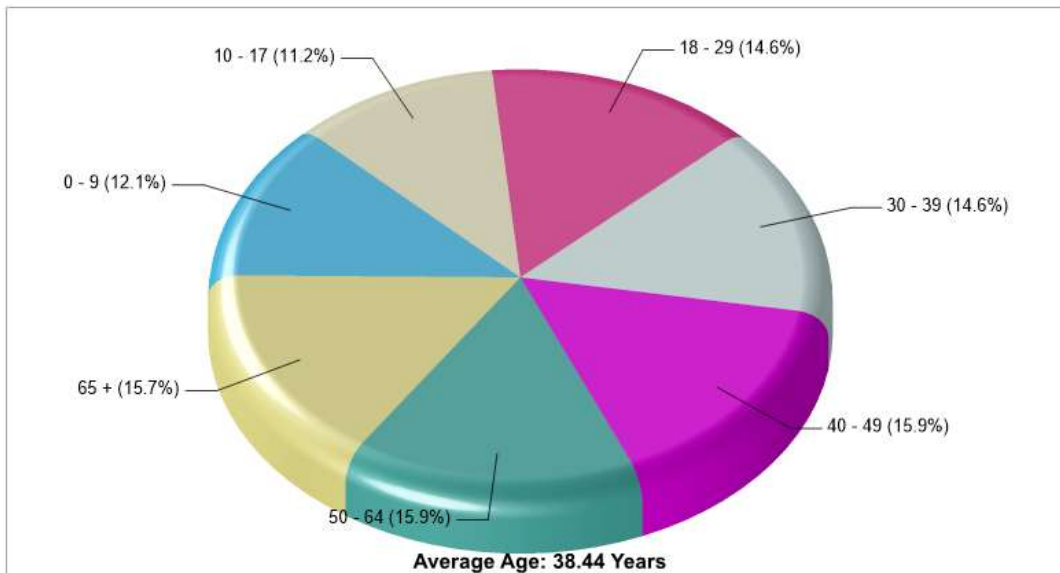

Location: Lower Mt. Bethel Twp, PA County Age Breakdown

Prepared by RE/MAX real estate