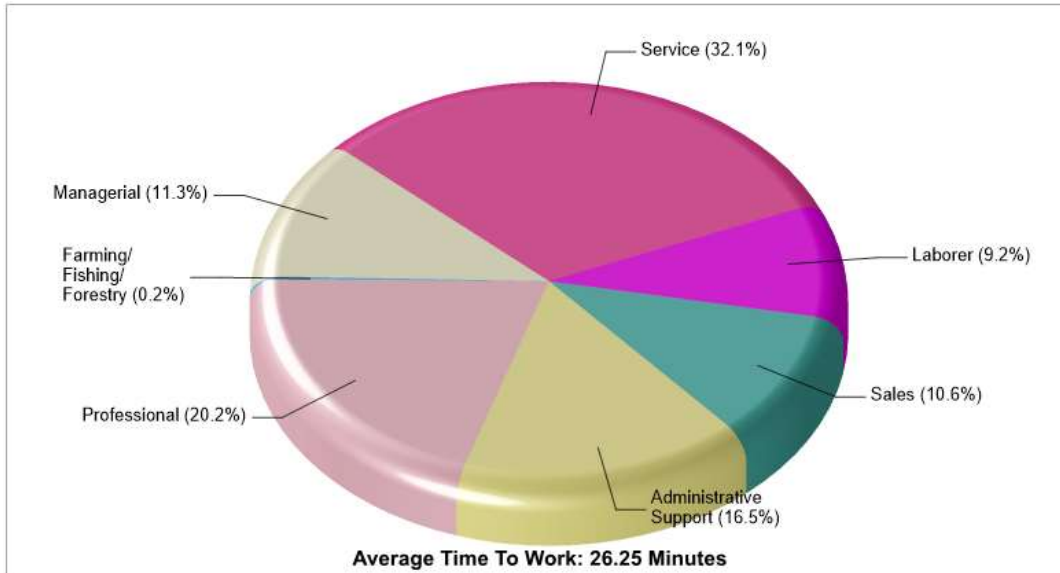

Location: Lower Mt. Bethel Twp, PA County Employment

Prepared by RE/MAX real estate