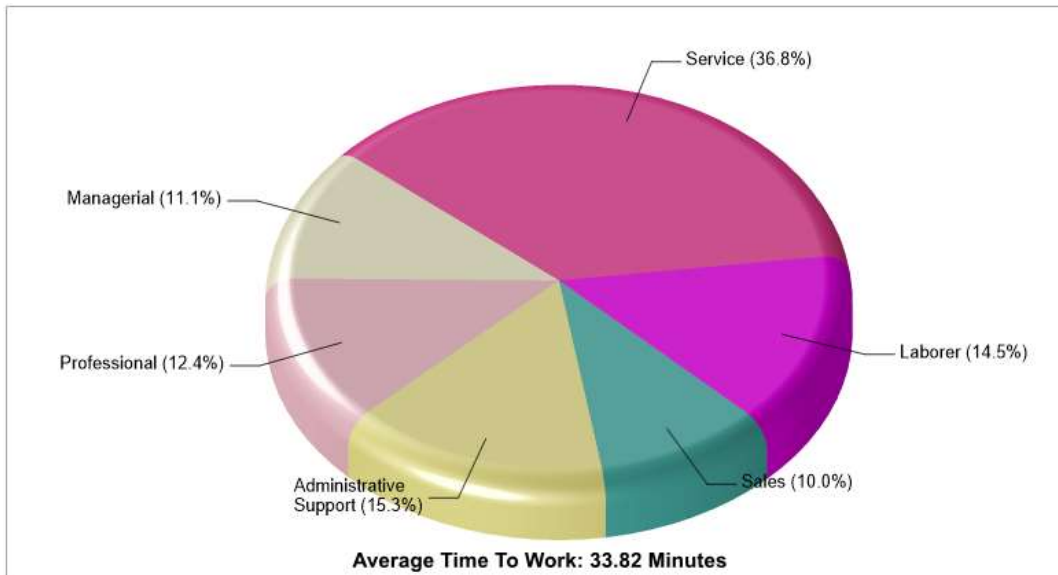

Location: Lower Mt. Bethel Twp, PA Neighborhood Employment

Prepared by RE/MAX real estate