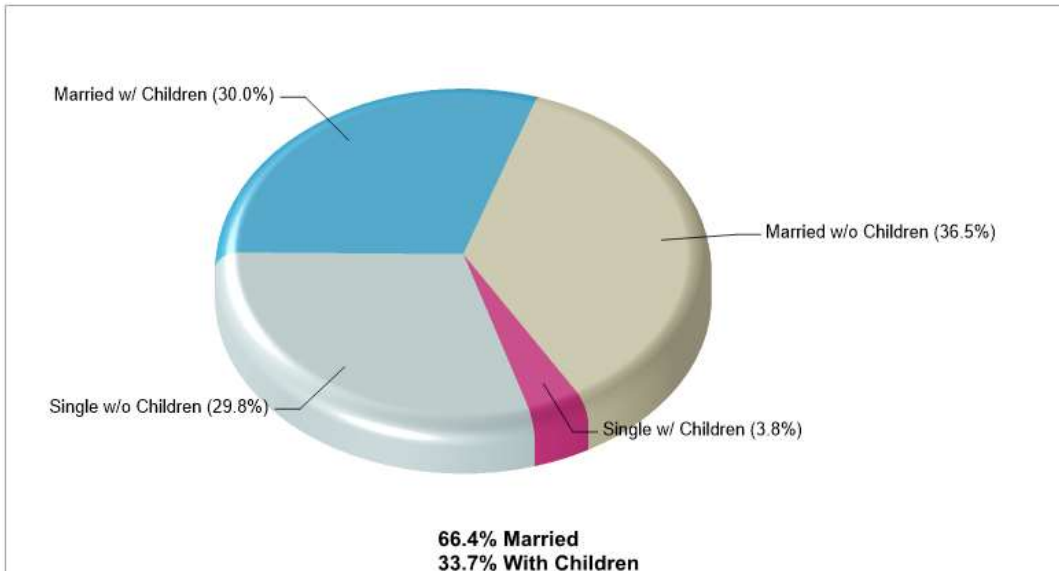

Location: Lower Mt. Bethel Twp, PA Neighborhood Household Characteristics

Prepared by RE/MAX real estate