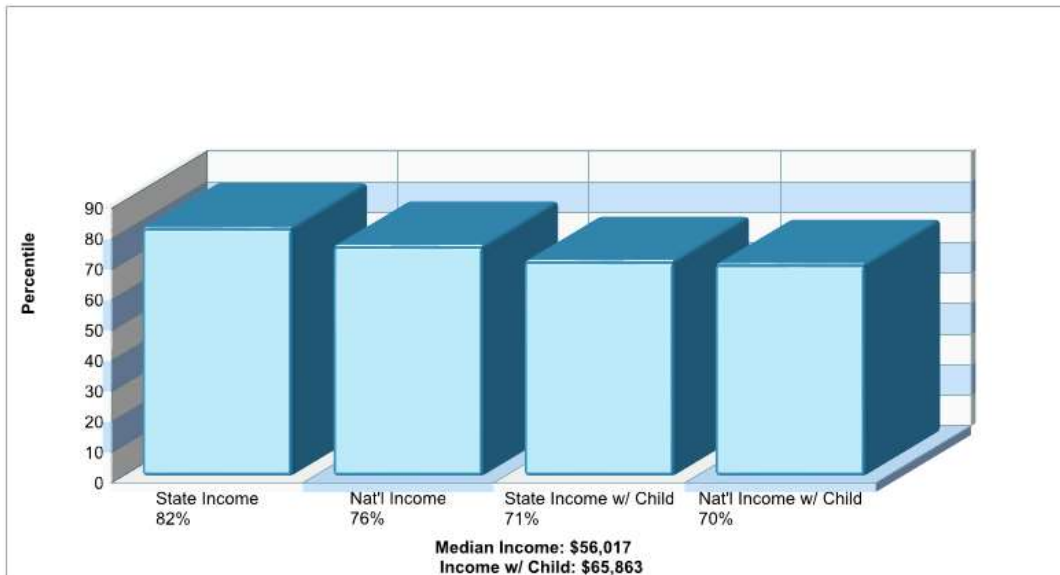

© Homes Media Solutions

The accuracy of all information is deemed reliable, but is not guaranteed.

Location: Lower Mt. Bethel Twp, PA Neighborhood Income

Location: Lower Mt. Bethel Twp, PA Neighborhood Age Breakdown