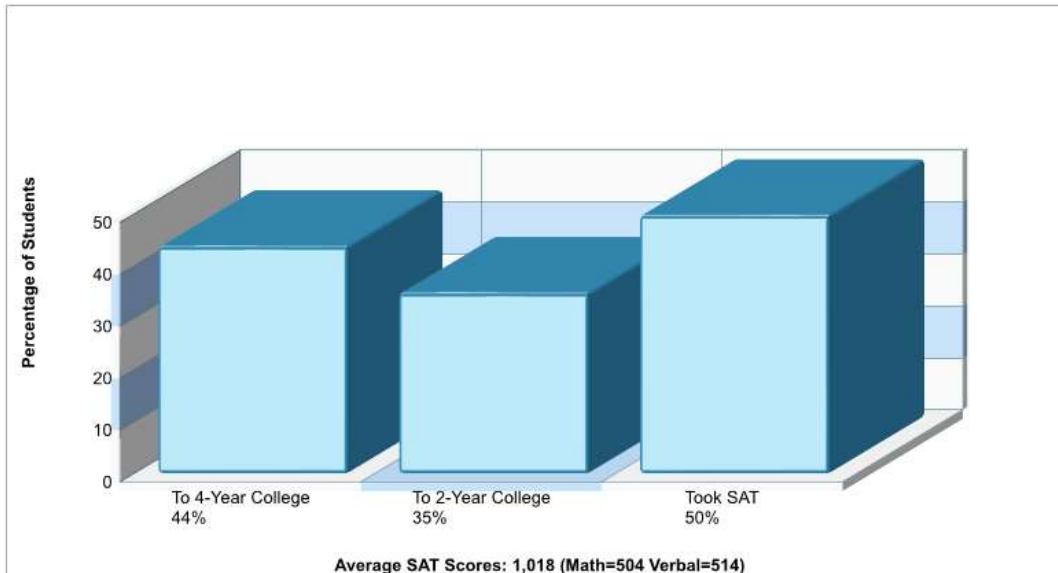

Location: Lower Mt. Bethel Twp, PA High School Statistics

Prepared by RE/MAX real estate