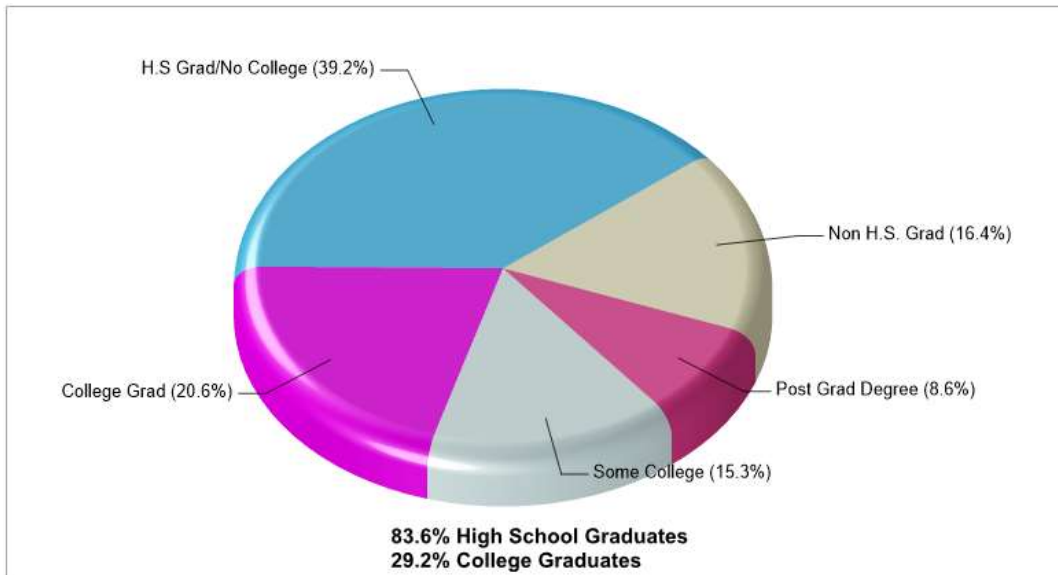

Location: Lower Mt. Bethel Twp, PA State Household Characteristics

Location: Lower Mt. Bethel Twp, PA State Age Breakdown

Prepared by RE/MAX real estate

Location: Lower Mt. Bethel Twp, PA State Adult Education Level