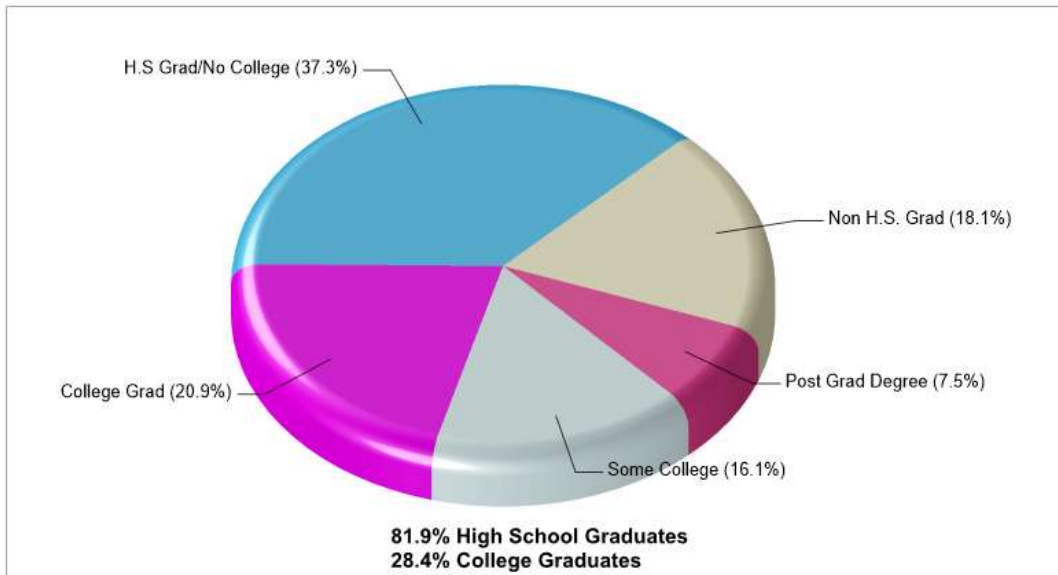

Location: Lower Mt. Bethel Twp, PA County Adult Education Level