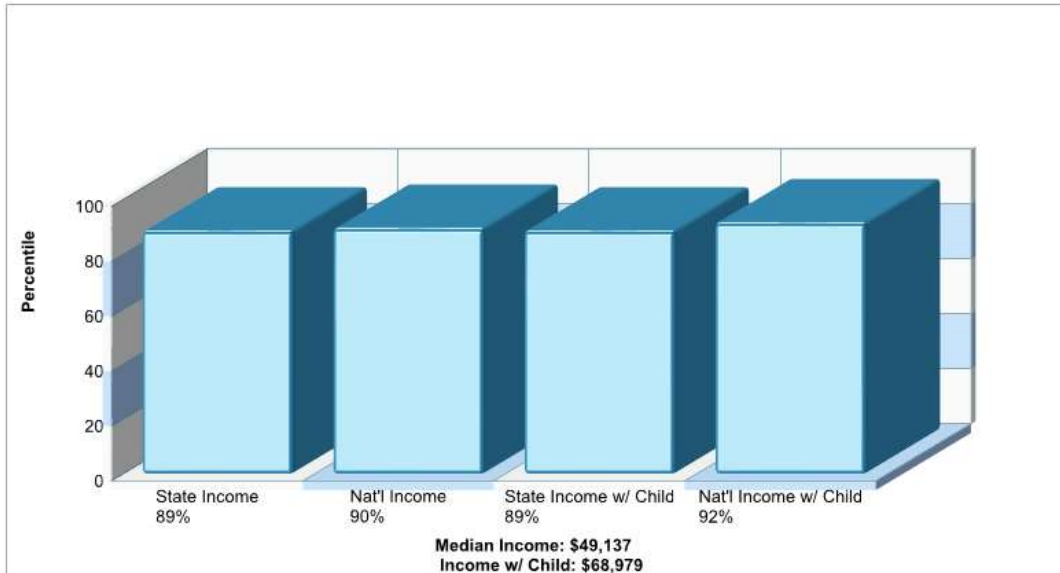

Location: Lower Mt. Bethel Twp, PA County Income