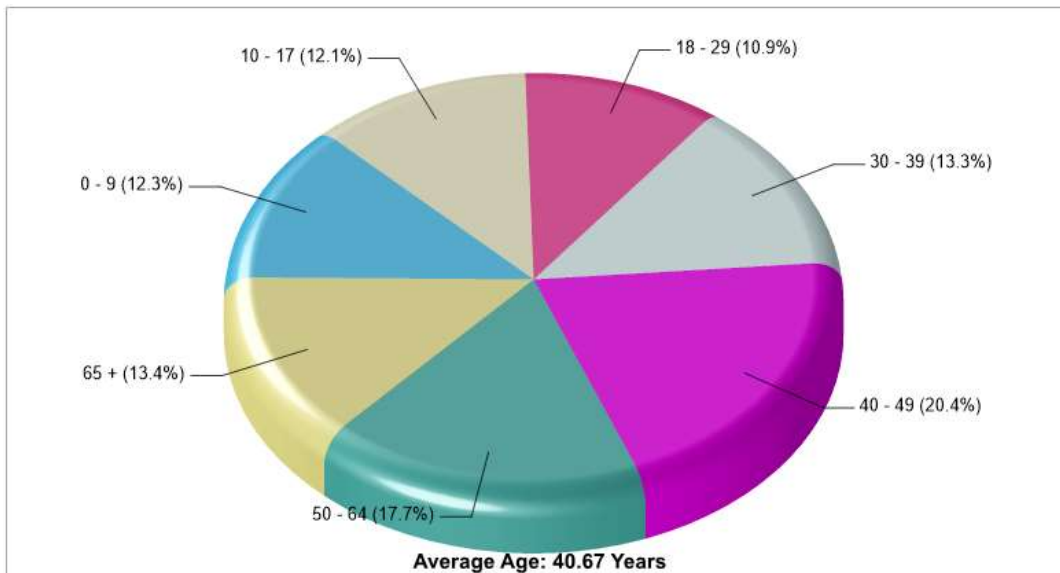

© Homes Media Solutions

The accuracy of all information is deemed reliable, but is not guaranteed.

Location: Lower Mt. Bethel Twp, PA Neighborhood Income

Location: Lower Mt. Bethel Twp, PA Neighborhood Age Breakdown