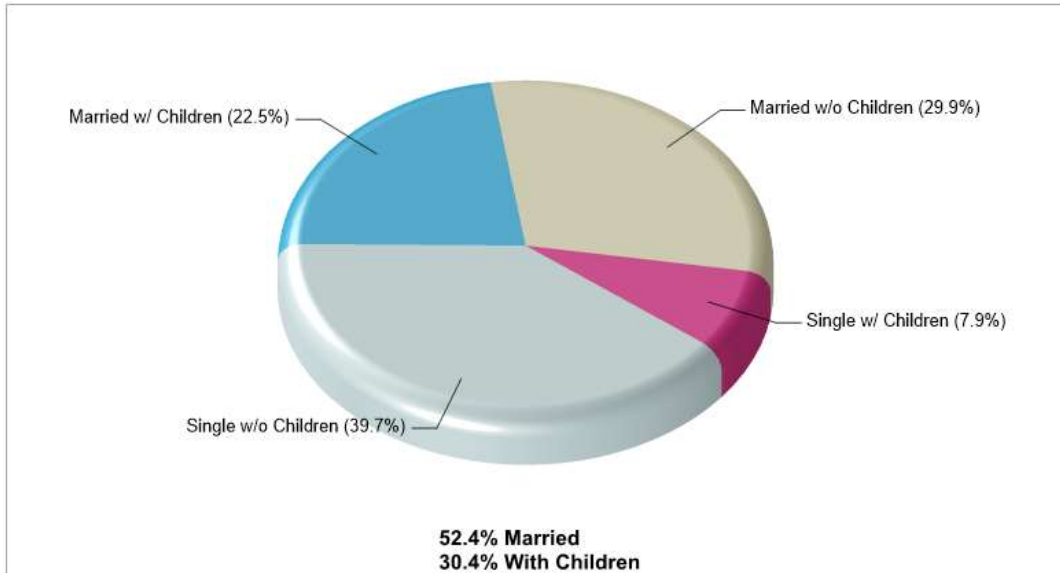

Location: Lower Mt. Bethel Twp, PA State Household Characteristics

Location: Lower Mt. Bethel Twp, PA State Age Breakdown

Prepared by RE/MAX real estate

Location: Lower Mt. Bethel Twp, PA State Adult Education Level