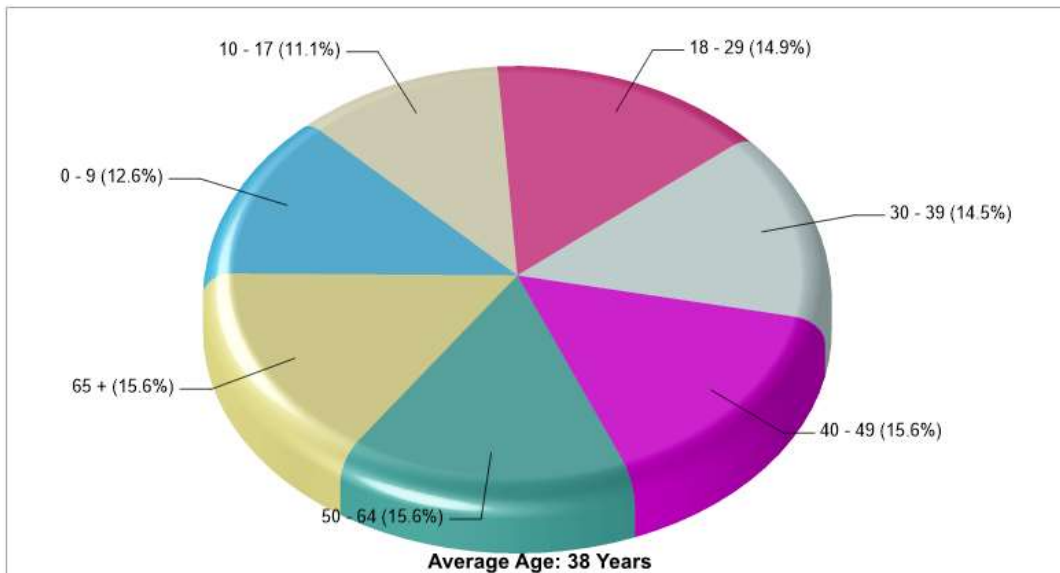

Location: Lower Mt. Bethel Twp, PA State Household Characteristics

Location: Lower Mt. Bethel Twp, PA State Age Breakdown

Prepared by RE/MAX real estate

Location: Lower Mt. Bethel Twp, PA State Adult Education Level