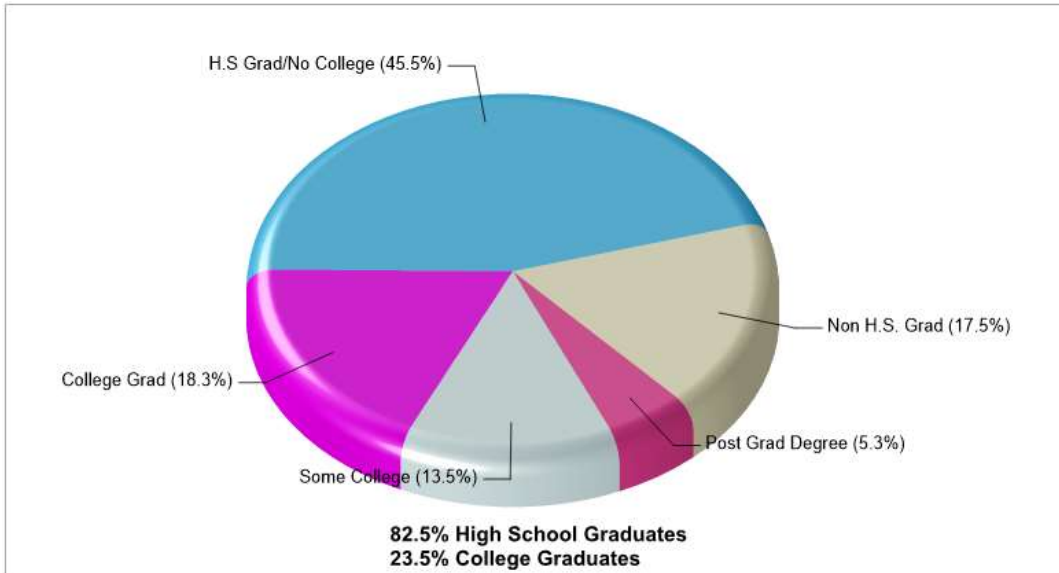

Location: Lower Mt. Bethel Twp, PA Neighborhood Adult Education Level