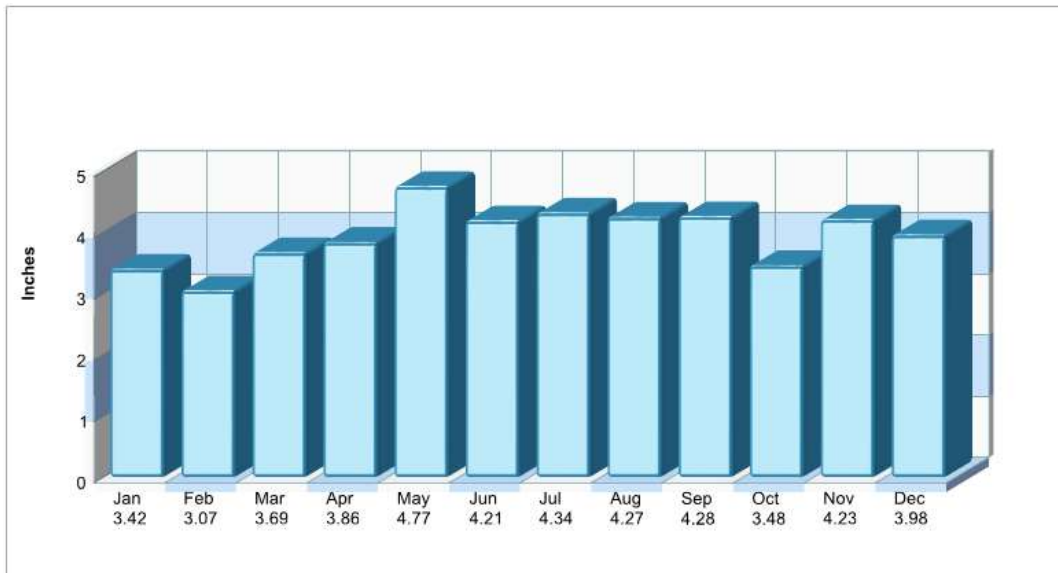

Average Precipitation Measured at STROUDSBURG (elevation: 480ft.)