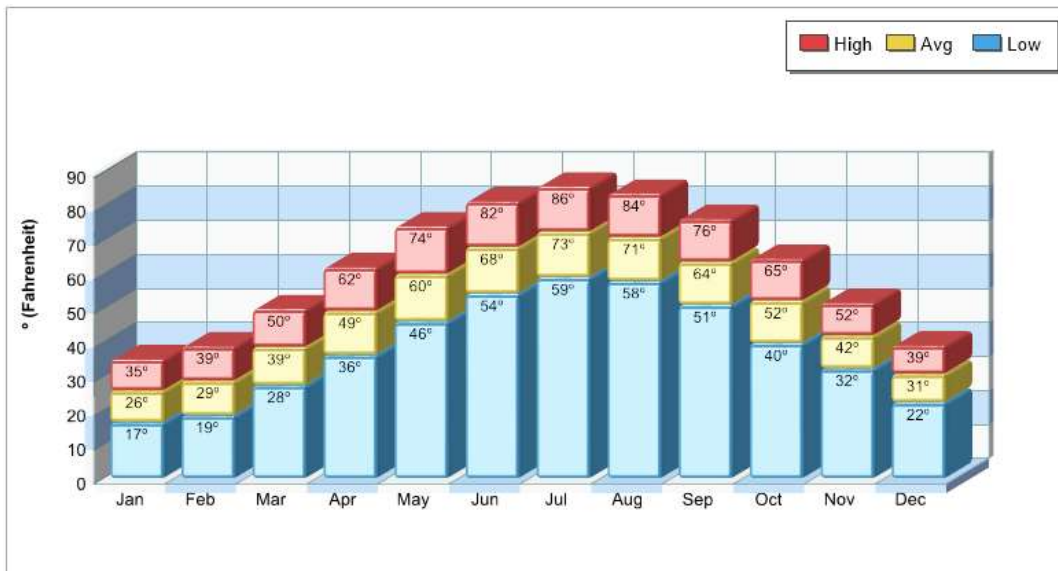

Temperature Measured at STROUDSBURG (elevation: 480ft.)

Prepared by RE/MAX real estate