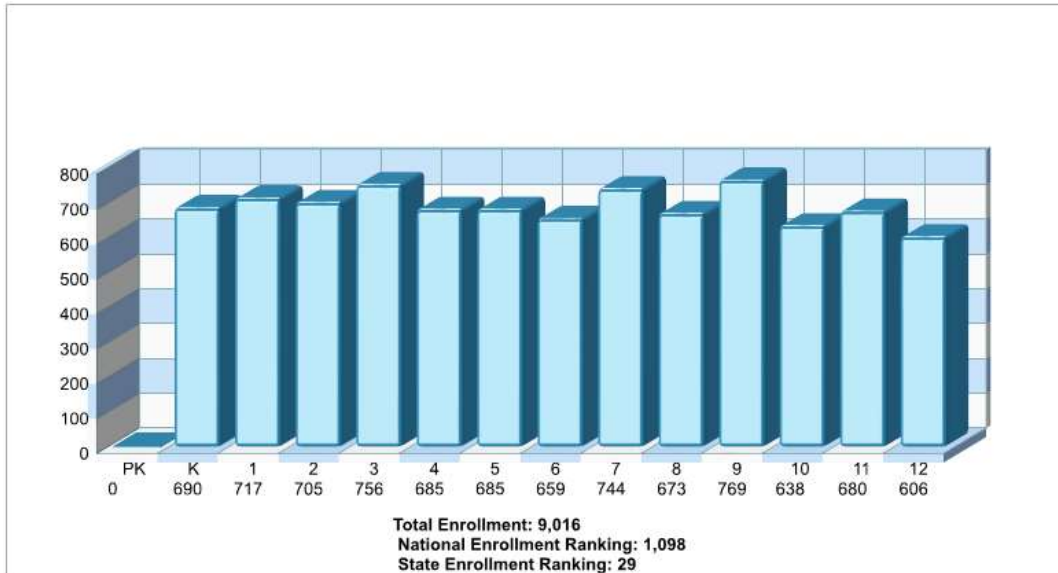

Location: Lower Mt. Bethel Twp, PA Neighborhood Employment

Prepared by RE/MAX real estate

School Information

Lower Mt. Bethel Twp

Prepared by RE/MAX real estate

Location: Lower Mt. Bethel Twp, PA Student Enrollment By Grade