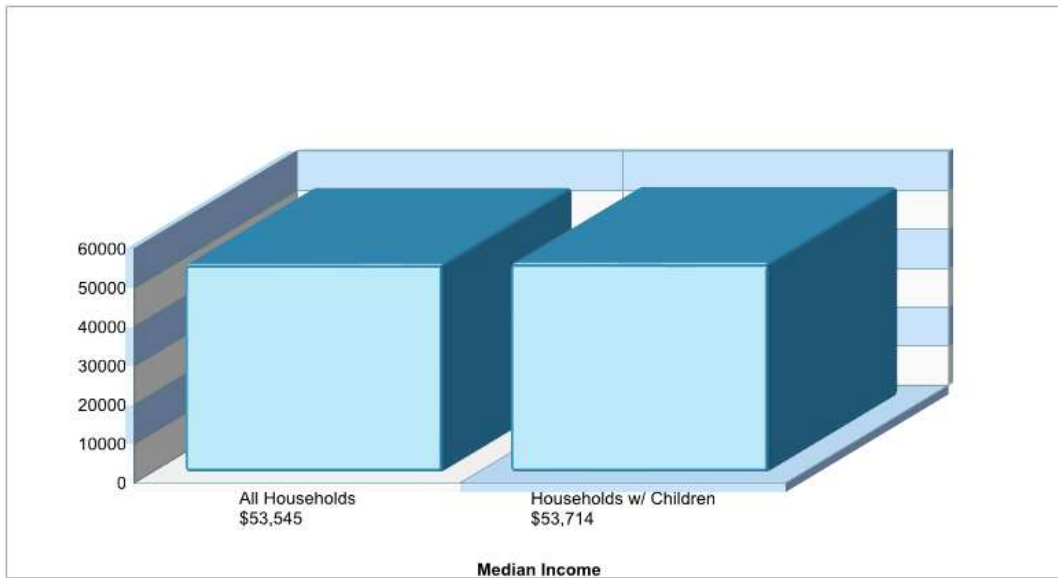

Location: Lower Mt. Bethel Twp, PA Household Income