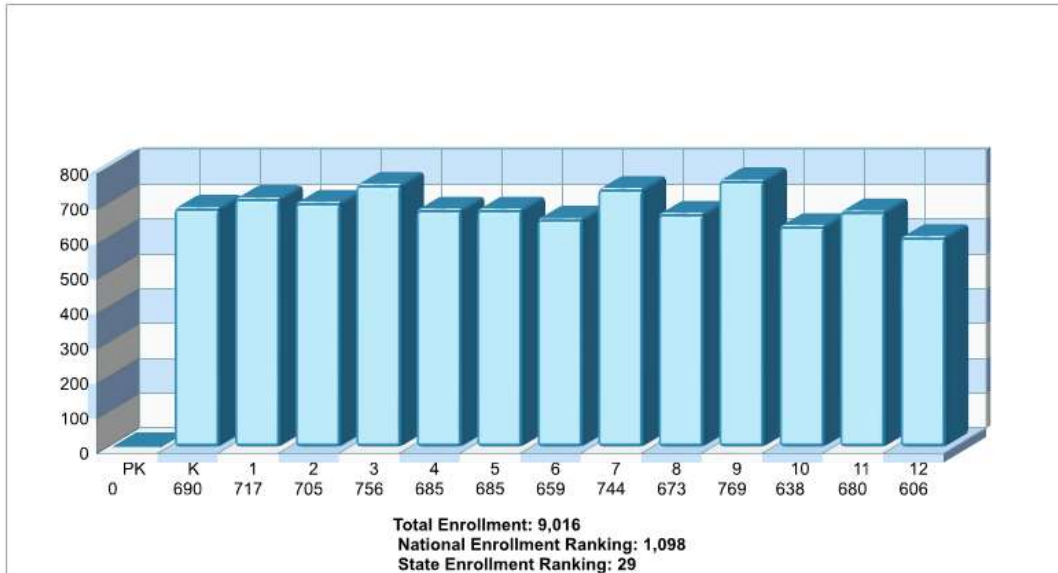

Location: Lower Mt. Bethel Twp, PA Student Enrollment By Grade

Location: Lower Mt. Bethel Twp, PA High School Statistics

Prepared by RE/MAX real estate

Location: Lower Mt. Bethel Twp, PA School Expenditures