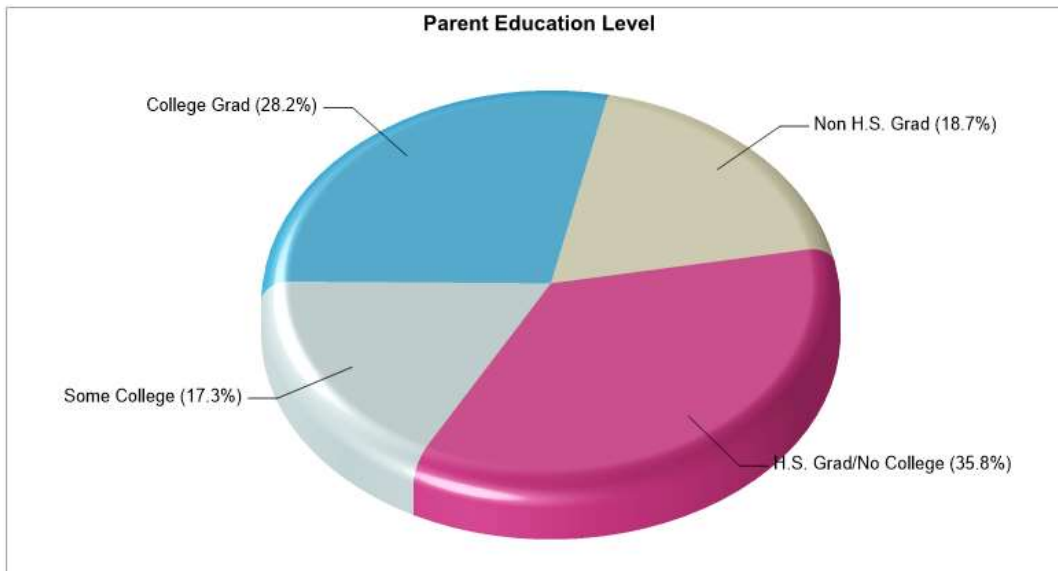

Location: Lower Mt. Bethel Twp, PA Parent Education Level

Prepared by RE/MAX real estate