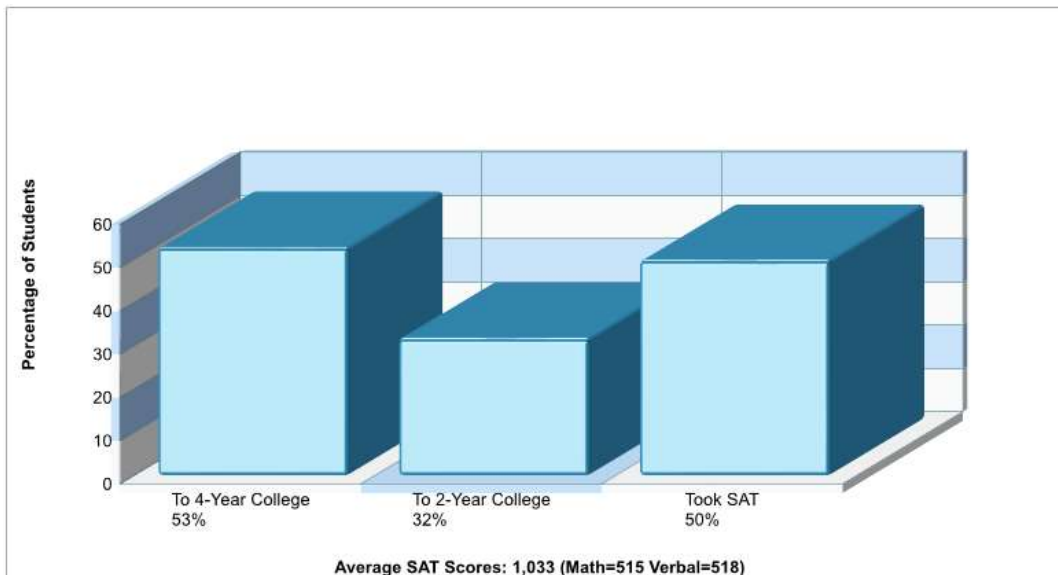

© Homes Media Solutions

The accuracy of all information is deemed reliable, but is not guaranteed.

Location: Lower Nazareth Twp, PA Student Enrollment By Grade

Location: Lower Nazareth Twp, PA High School Statistics