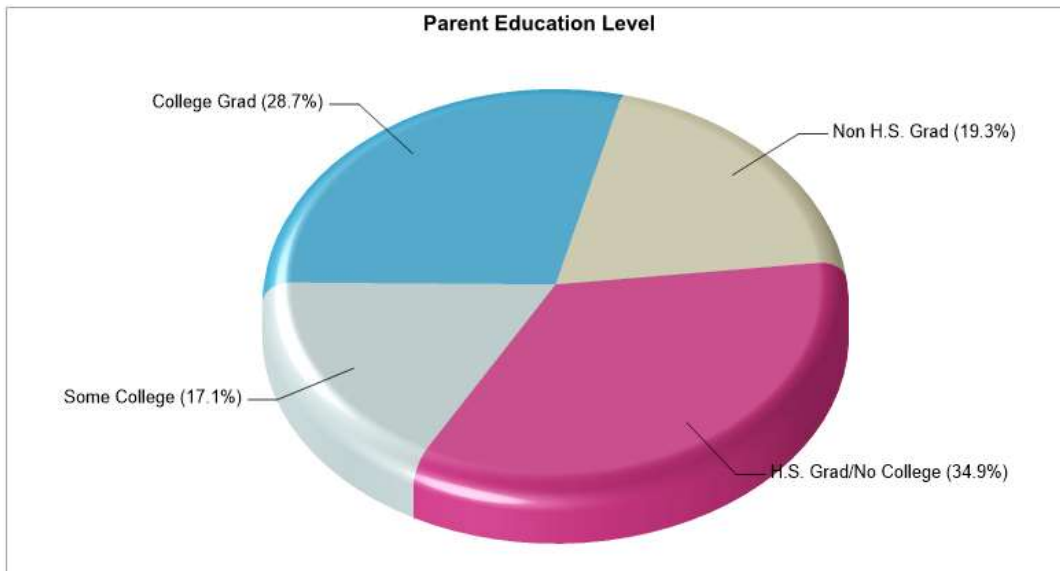

Location: Lower Nazareth Twp, PA Parent Education Level

Prepared by RE/MAX real estate