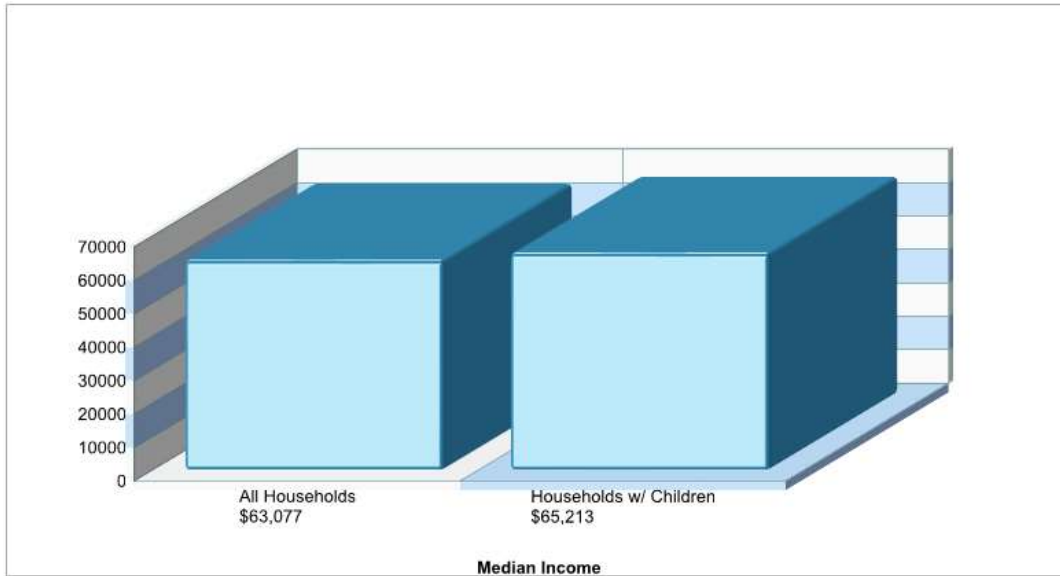

Location: Lower Nazareth Twp, PA Household Income