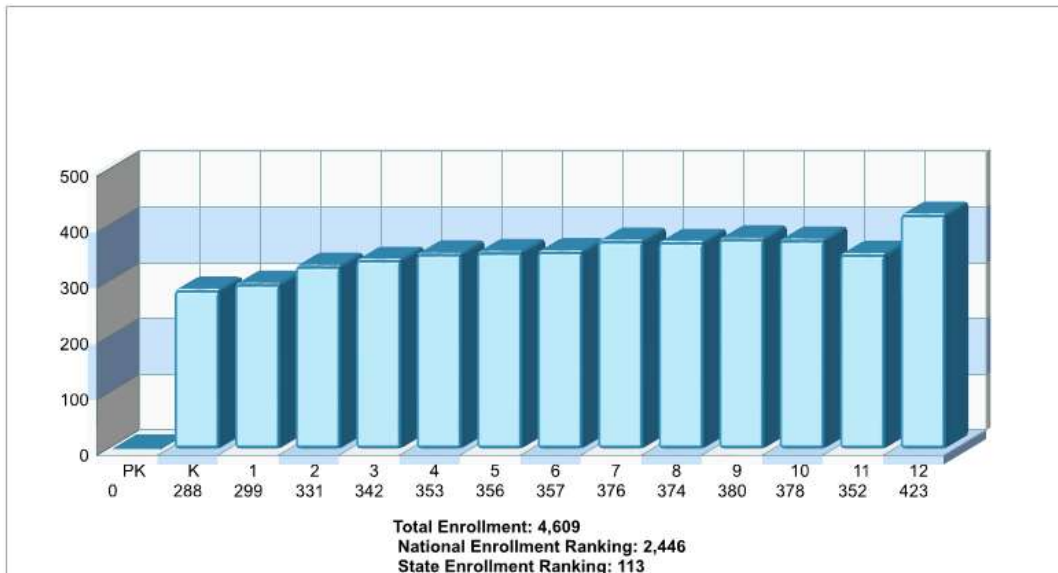

© Homes Media Solutions

The accuracy of all information is deemed reliable, but is not guaranteed.

Location: Lower Nazareth Twp, PA Student Enrollment By Grade

Location: Lower Nazareth Twp, PA High School Statistics