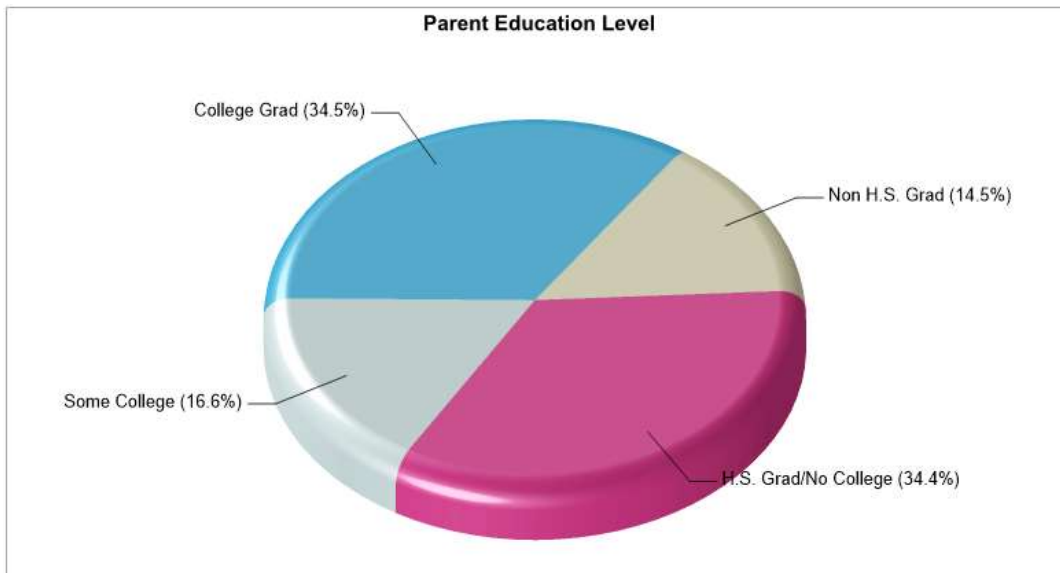

Location: Lower Saucon Twp, PA Parent Education Level

Prepared by RE/MAX real estate