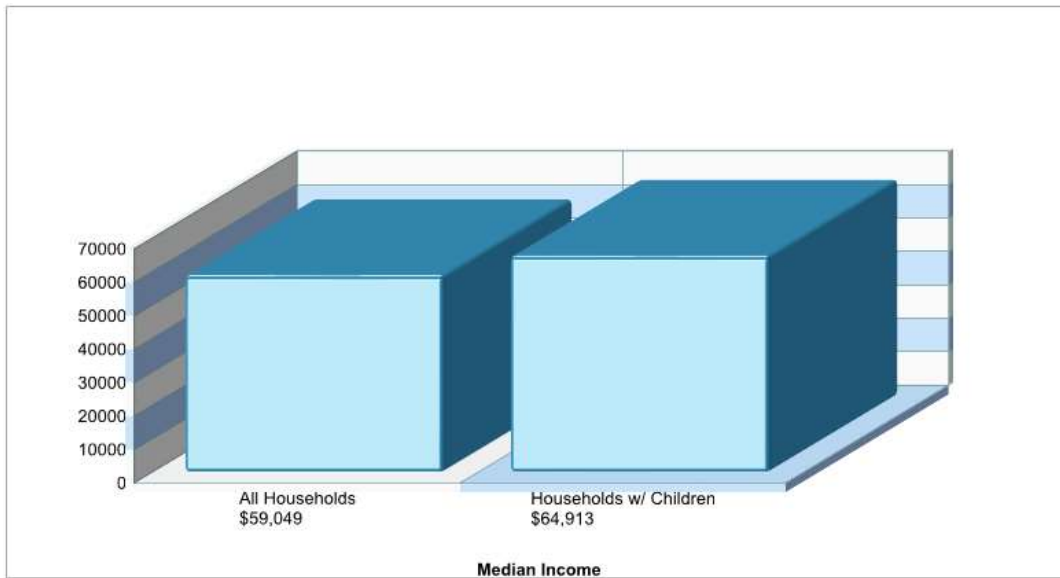

Location: Lower Saucon Twp, PA Household Income