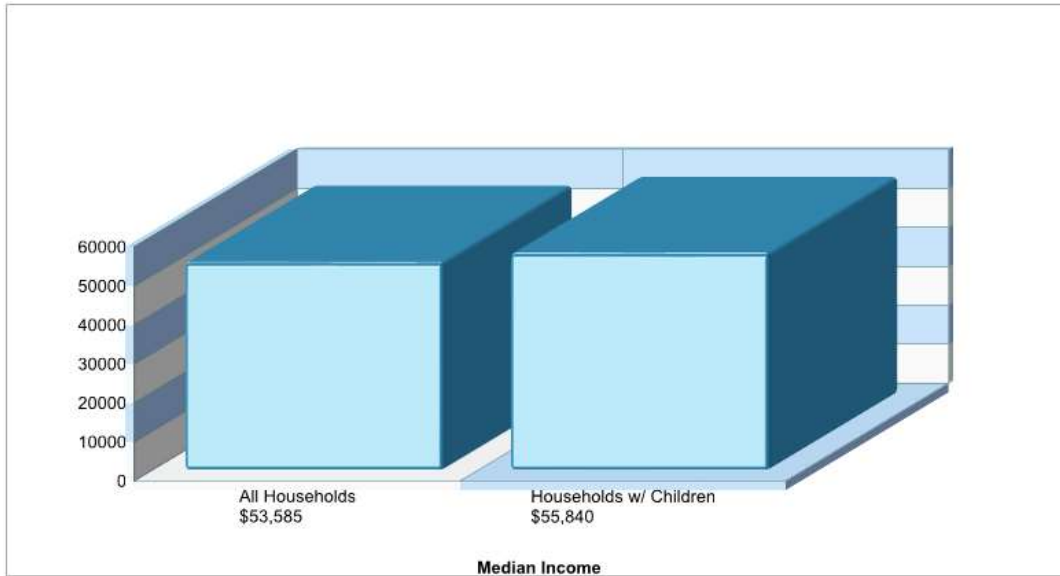

Location: Moore Twp, PA Household Income