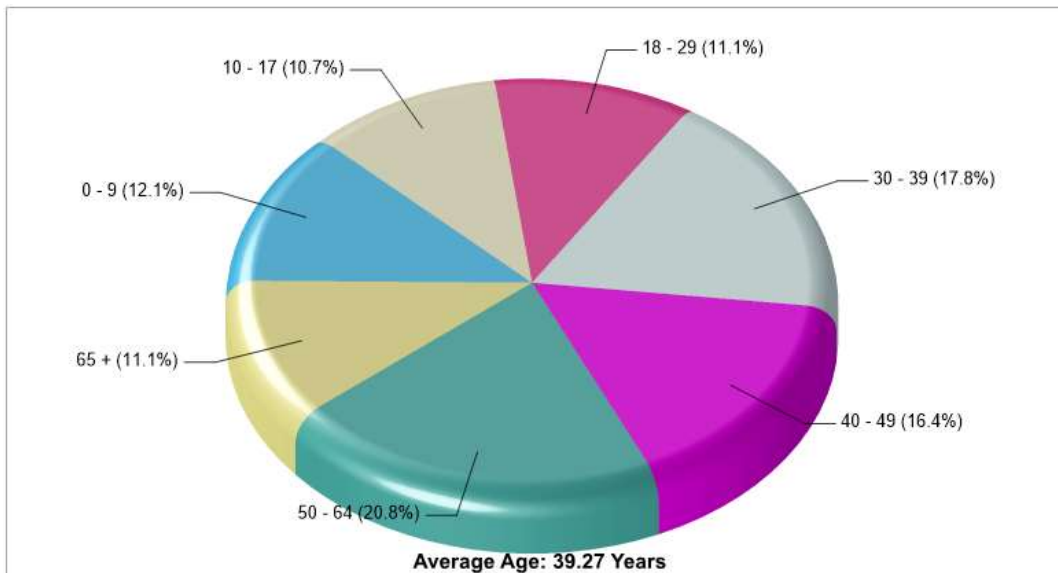

The accuracy of all information is deemed reliable, but is not guaranteed.

Location: Moore Twp, PA Neighborhood Income

Location: Moore Twp, PA Neighborhood Age Breakdown

Prepared by RE/MAX real estate

Location: Moore Twp, PA Neighborhood Adult Education Level