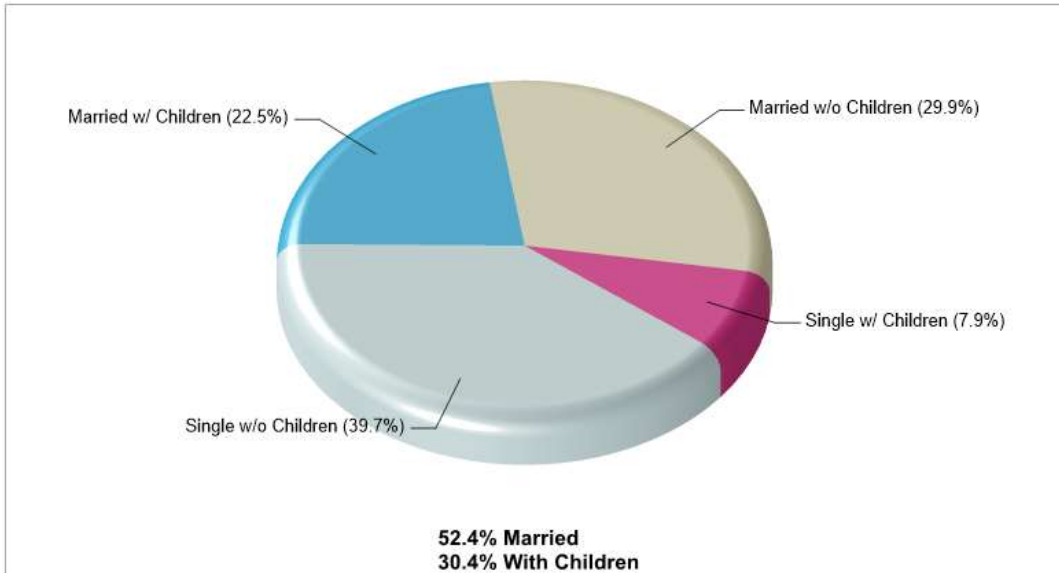

© Homes Media Solutions

The accuracy of all information is deemed reliable, but is not guaranteed.

Location: Moore Twp, PA State Household Characteristics

Location: Moore Twp, PA State Age Breakdown

Prepared by RE/MAX real estate