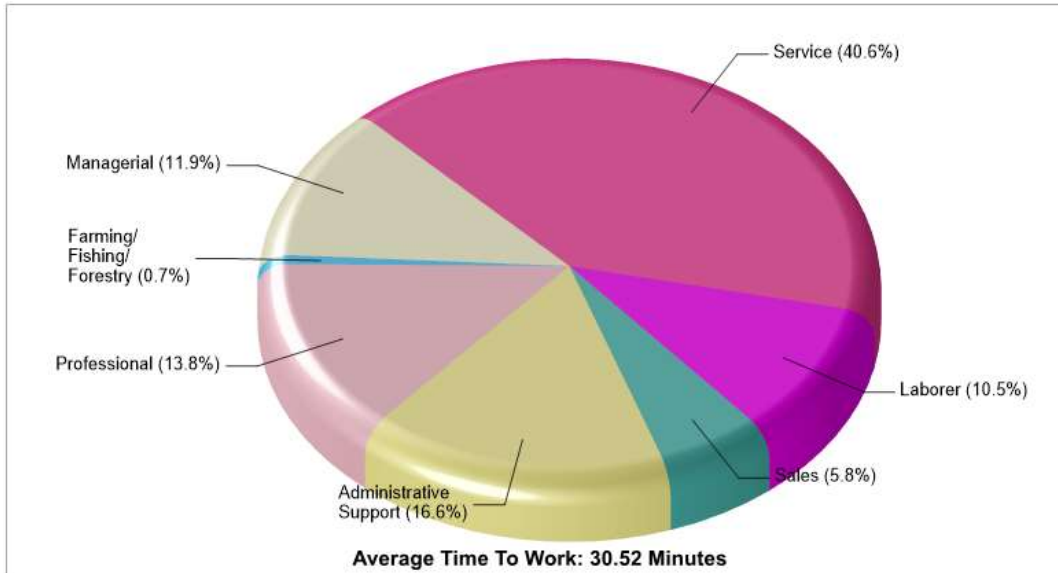

Location: Moore Twp, PA Neighborhood Employment

Prepared by RE/MAX real estate