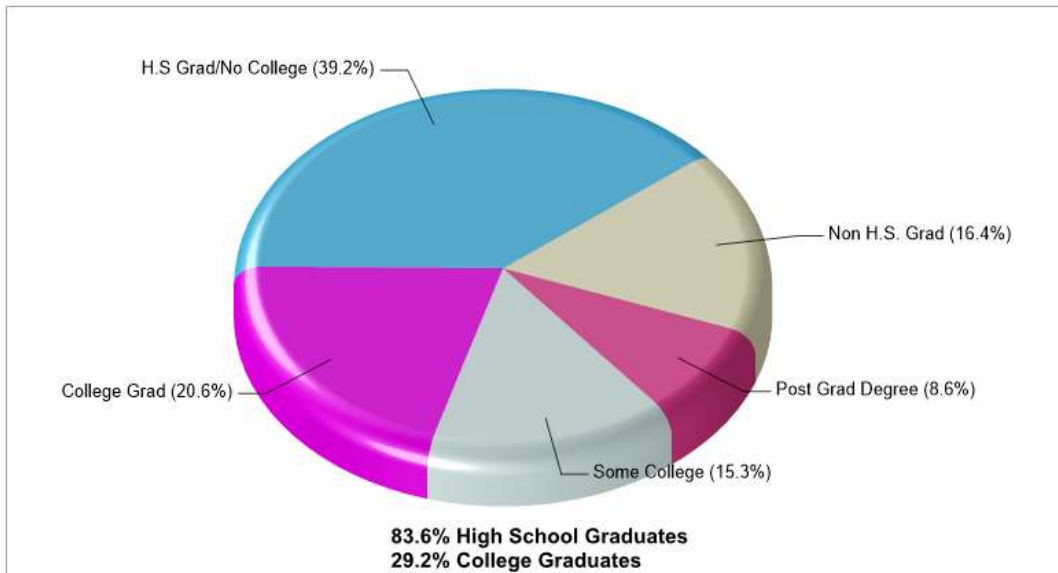

Location: Moore Twp, PA State Adult Education Level