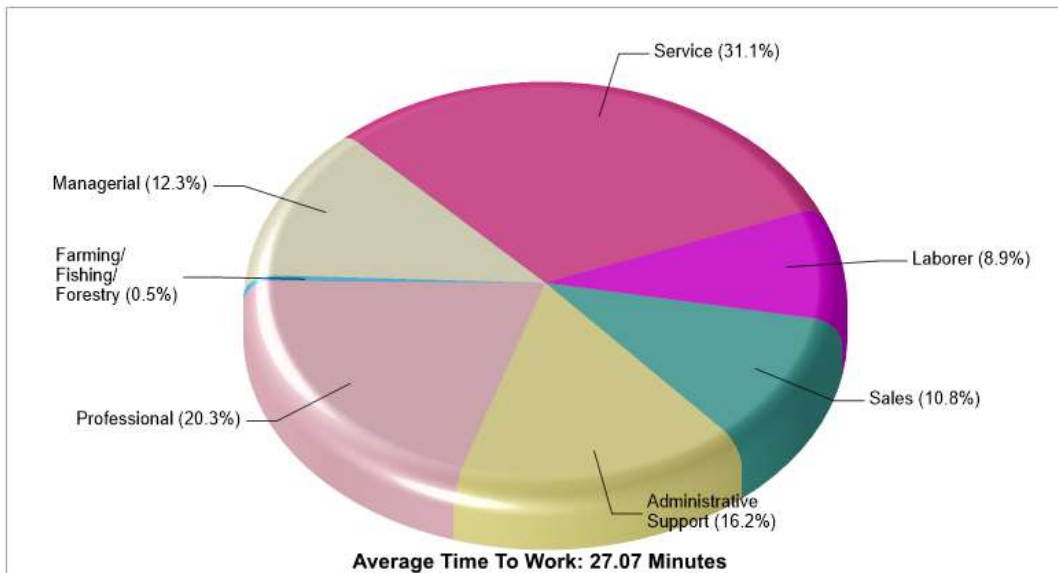

Location: Moore Twp, PA State Employment

Prepared by RE/MAX real estate