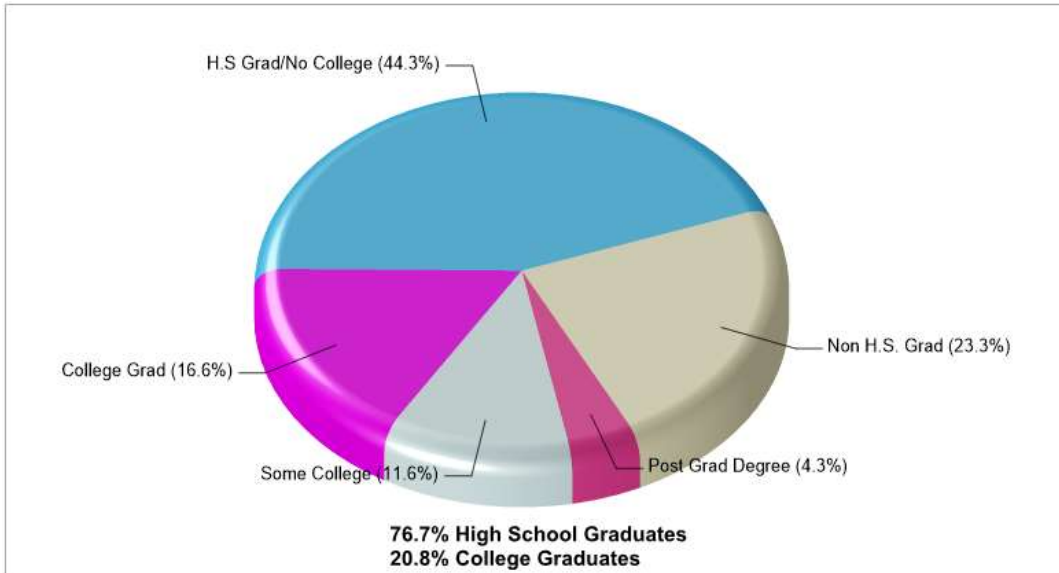

The accuracy of all information is deemed reliable, but is not guaranteed.

Location: Moore Twp, PA Neighborhood Income

Location: Moore Twp, PA Neighborhood Age Breakdown

Prepared by RE/MAX real estate

Location: Moore Twp, PA Neighborhood Adult Education Level