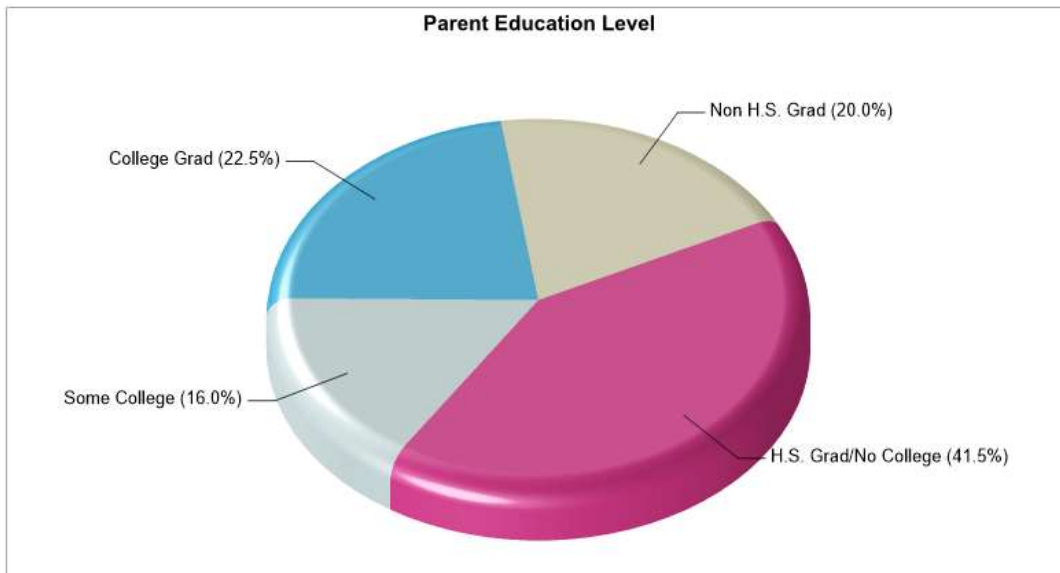

Location: Moore Twp, PA Parent Education Level

Prepared by RE/MAX real estate