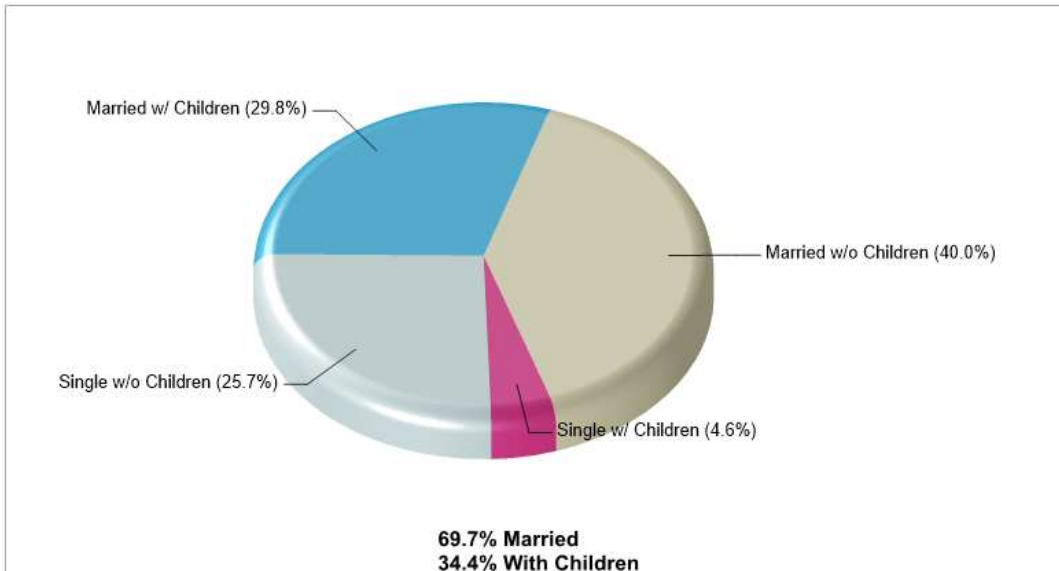

Location: Moore Twp, PA Neighborhood Household Characteristics

Prepared by RE/MAX real estate