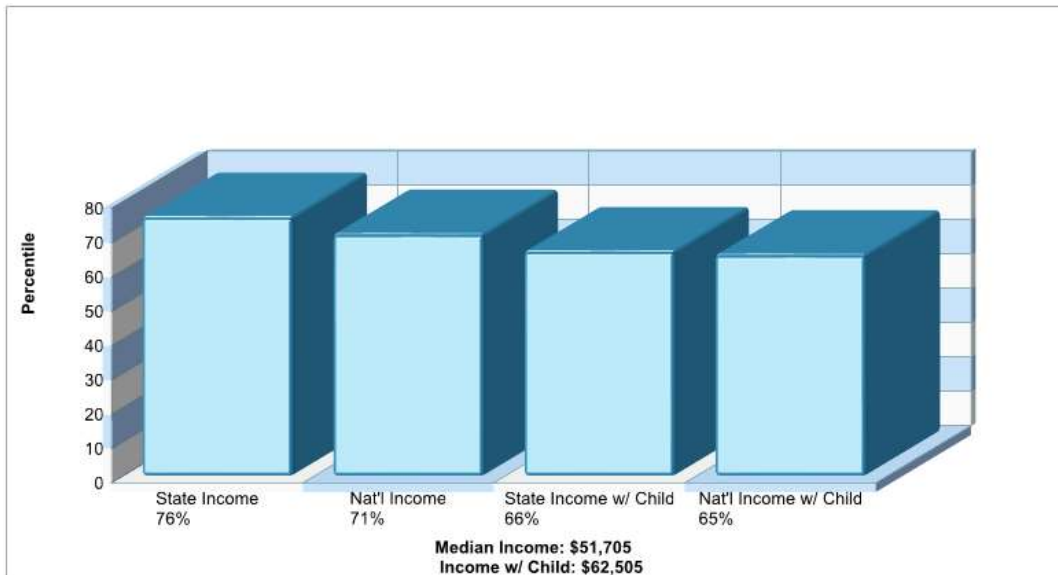

The accuracy of all information is deemed reliable, but is not guaranteed.

Location: Moore Twp, PA Neighborhood Income

Location: Moore Twp, PA Neighborhood Age Breakdown

Prepared by RE/MAX real estate

Location: Moore Twp, PA Neighborhood Adult Education Level