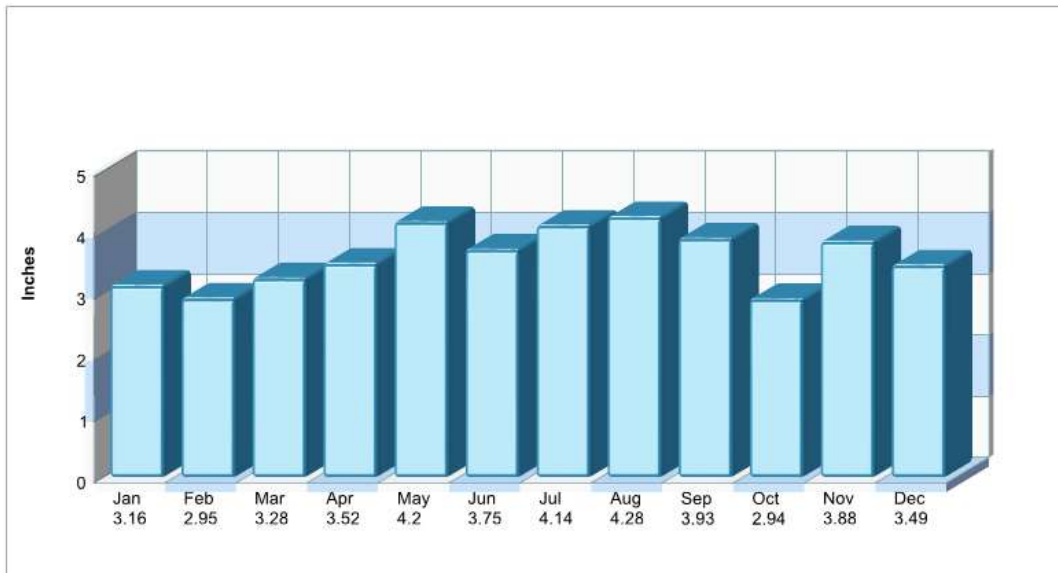

Prepared by RE/MAX real estate

Average Precipitation Measured at ALLENTOWN AIRPORT (elevation: 388ft.)

Temperature Measured at ALLENTOWN AIRPORT (elevation: 388ft.)

Prepared by RE/MAX real estate

Houses of Worship