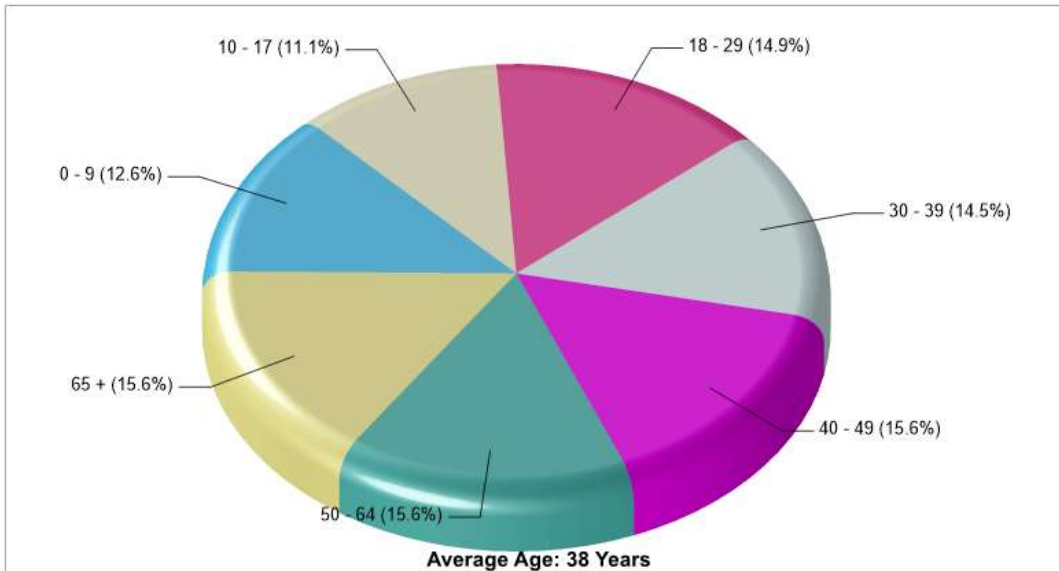

© Homes Media Solutions

The accuracy of all information is deemed reliable, but is not guaranteed.

Location: Moore Twp, PA State Household Characteristics

Location: Moore Twp, PA State Age Breakdown

Prepared by RE/MAX real estate