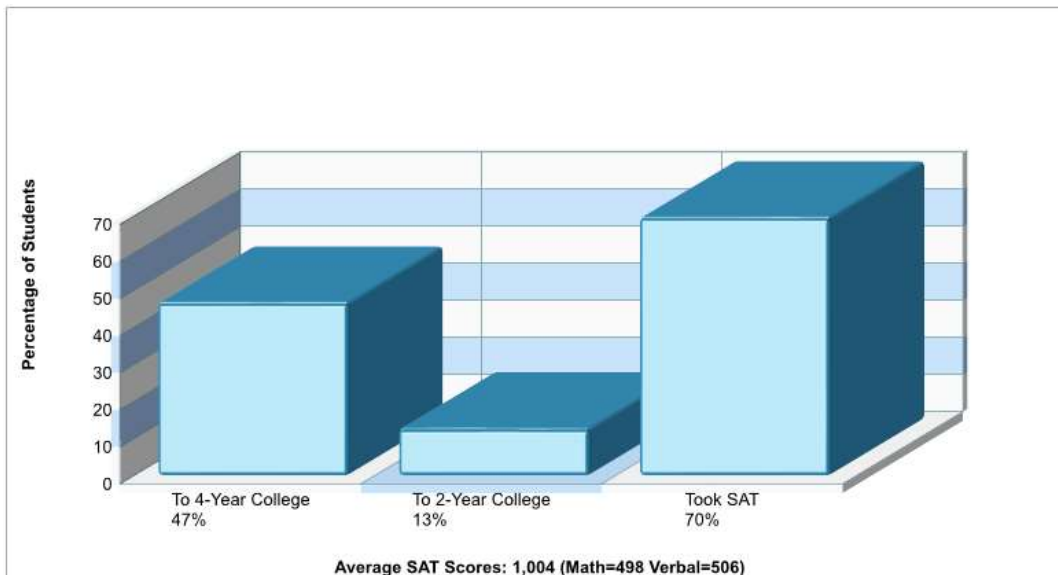

© Homes Media Solutions

The accuracy of all information is deemed reliable, but is not guaranteed.

Location: Moore Twp, PA Student Enrollment By Grade

Location: Moore Twp, PA High School Statistics

Prepared by RE/MAX real estate