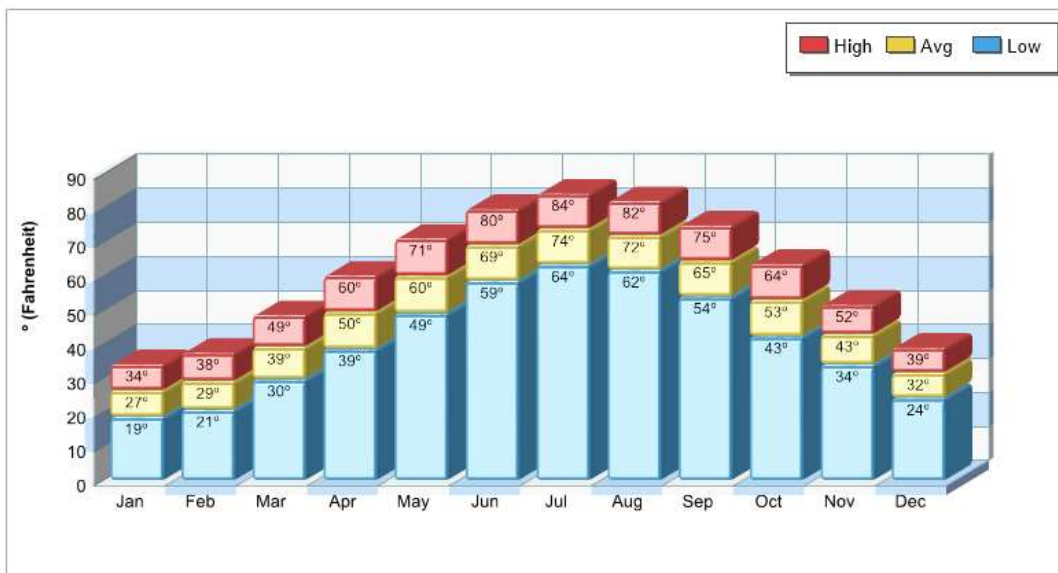

Prepared by RE/MAX real estate

Average Precipitation Measured at ALLENTOWN AIRPORT (elevation: 388ft.)

Temperature Measured at ALLENTOWN AIRPORT (elevation: 388ft.)

Prepared by RE/MAX real estate

Houses of Worship