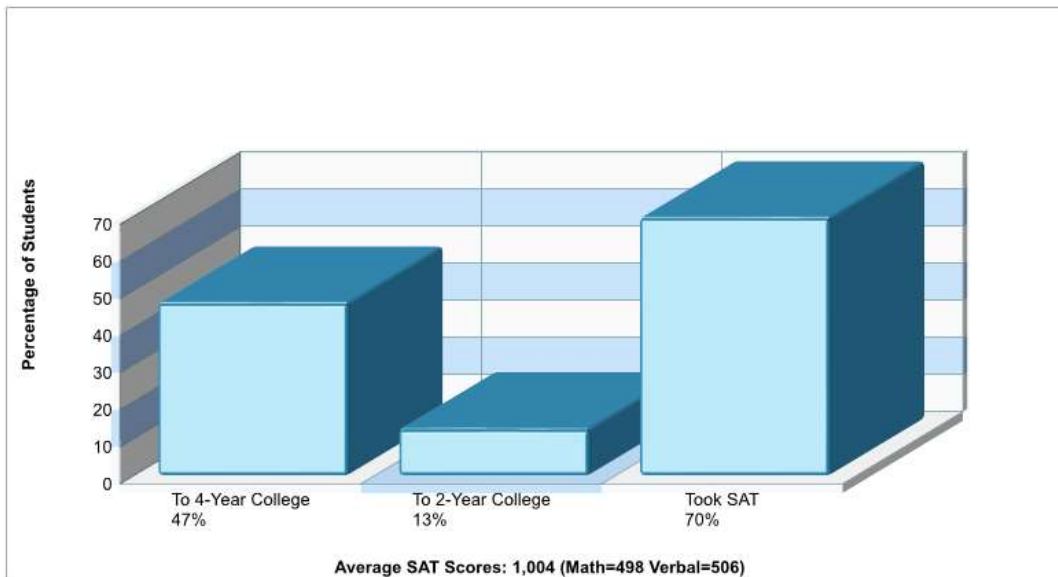

The accuracy of all information is deemed reliable, but is not guaranteed.

Location: Moore Twp, PA Student Enrollment By Grade

Location: Moore Twp, PA High School Statistics

Prepared by RE/MAX real estate