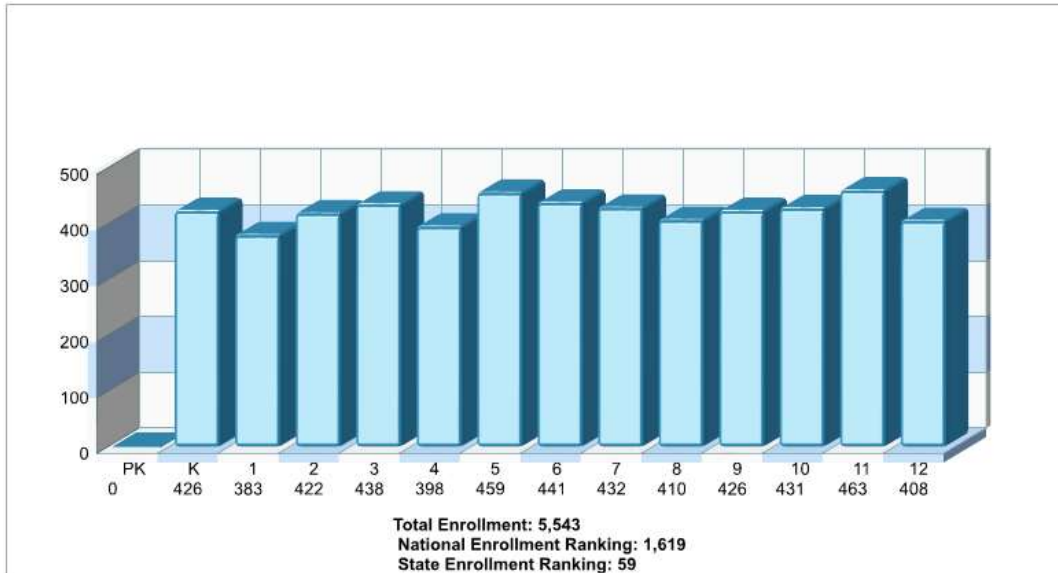

The accuracy of all information is deemed reliable, but is not guaranteed.

Location: Moore Twp, PA Student Enrollment By Grade

Location: Moore Twp, PA High School Statistics

Prepared by RE/MAX real estate