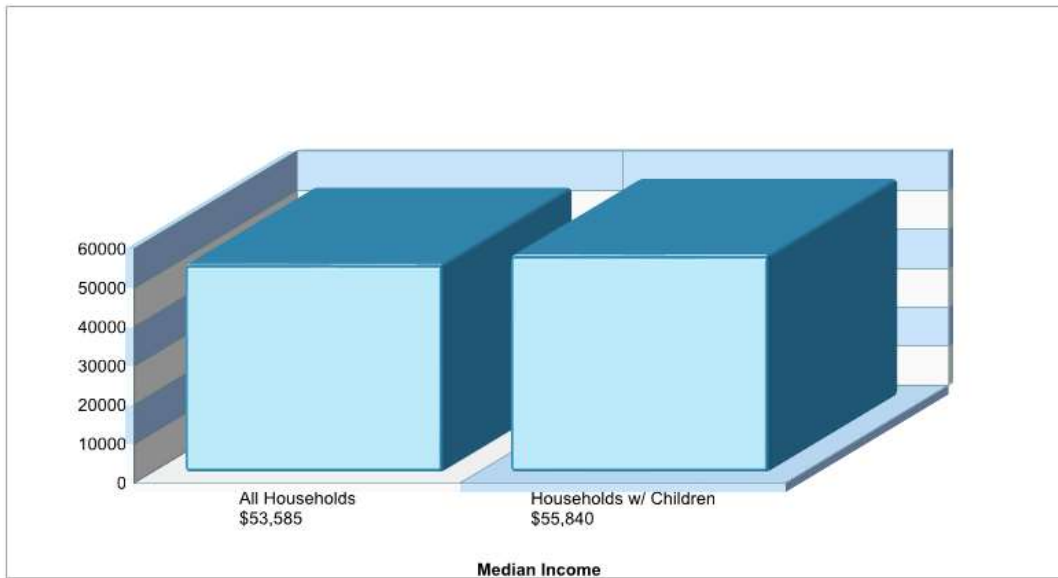

Location: Moore Twp, PA Household Income