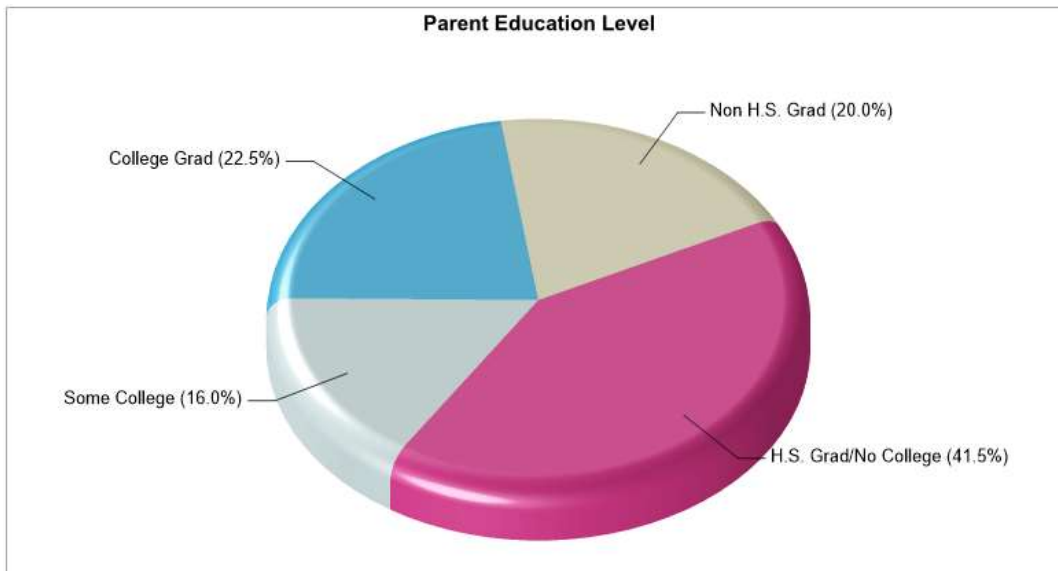

Location: Moore Twp, PA Parent Education Level

Prepared by RE/MAX real estate