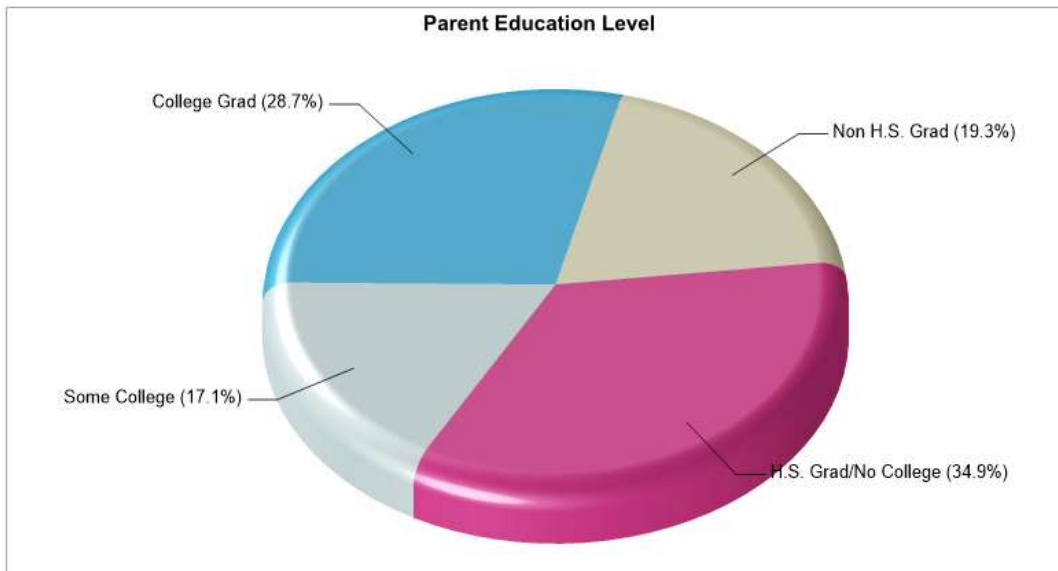

Location: Nazareth Boro, PA Parent Education Level

Prepared by RE/MAX real estate