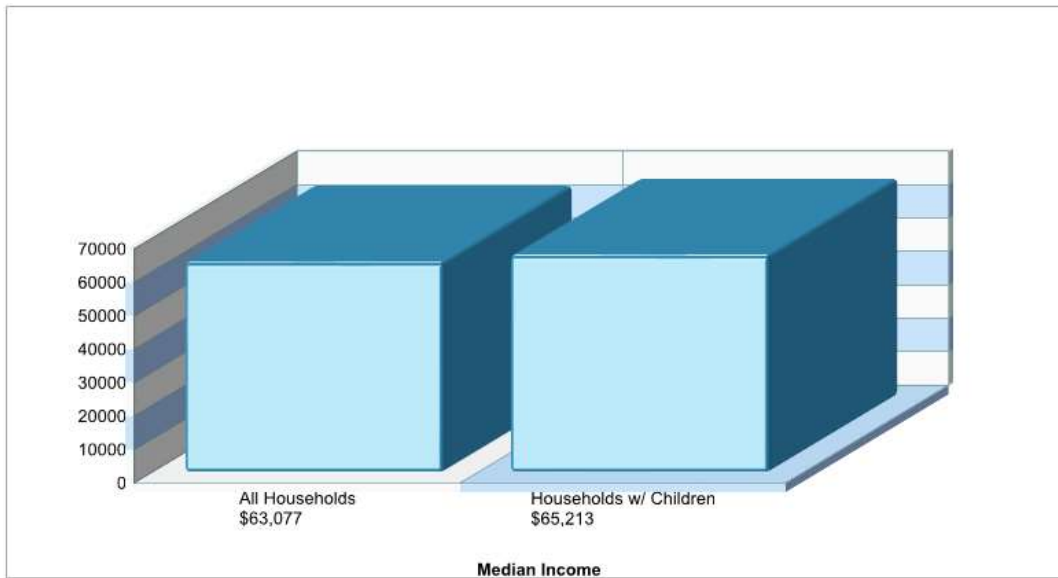

Location: Nazareth Boro, PA Household Income