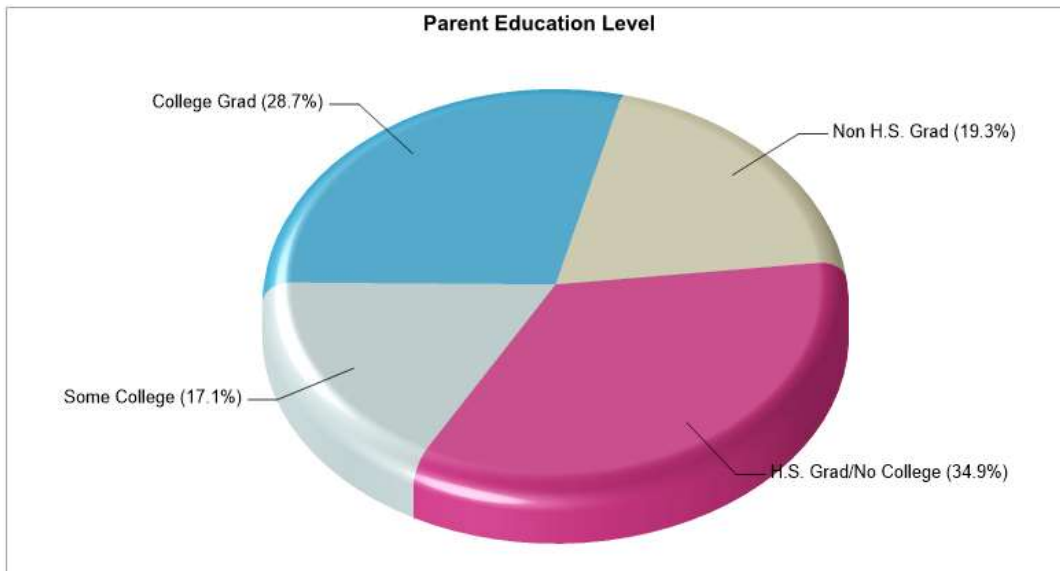

Location: Nazareth Boro, PA Parent Education Level

Prepared by RE/MAX real estate