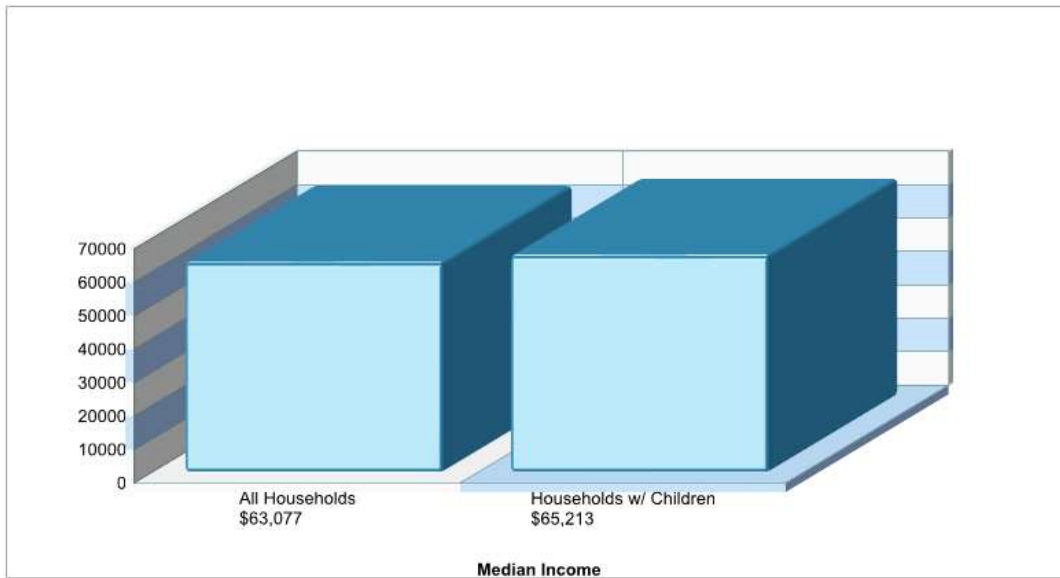

Location: Nazareth Boro, PA Household Income