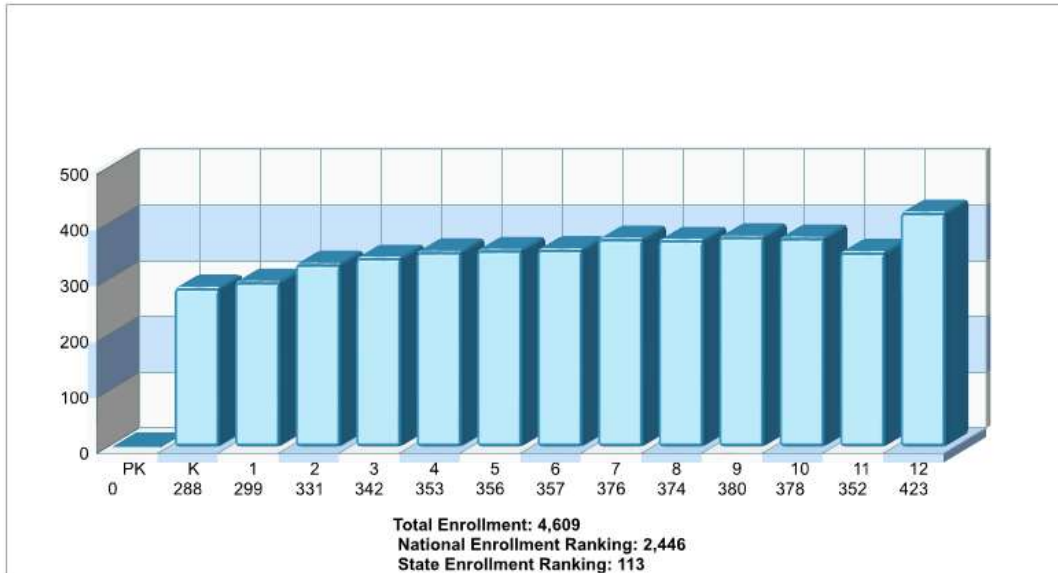

© Homes Media Solutions

The accuracy of all information is deemed reliable, but is not guaranteed.

Location: Nazareth Boro, PA Student Enrollment By Grade

Location: Nazareth Boro, PA High School Statistics