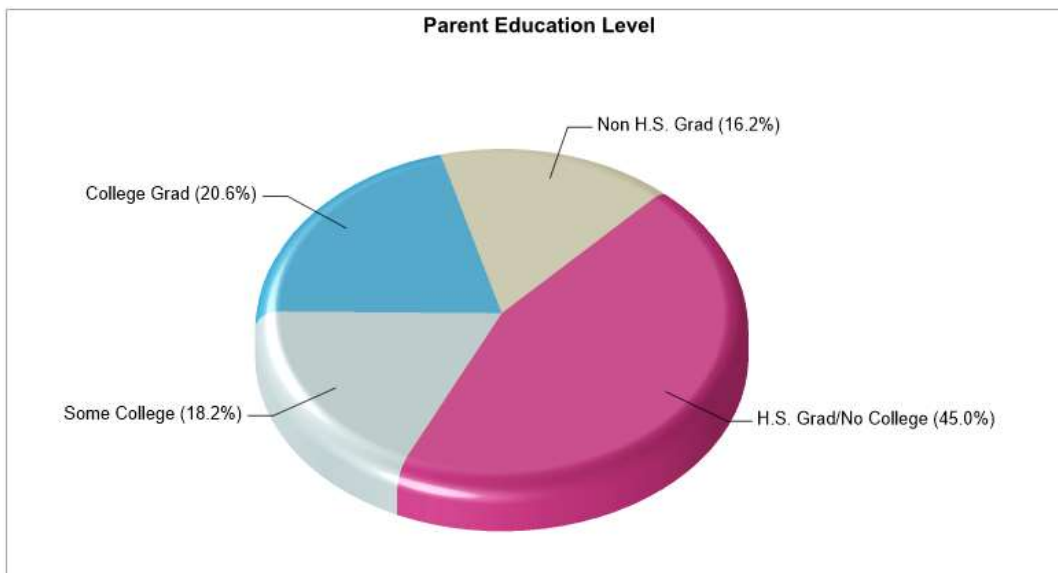

Location: North Catasauqua, PA Parent Education Level

Prepared by RE/MAX real estate