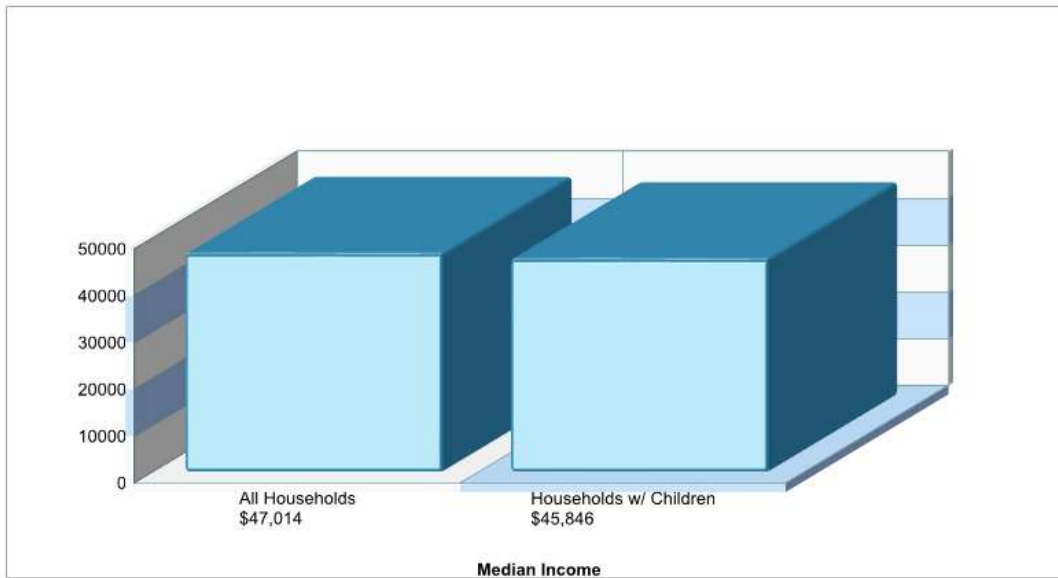

Location: North Catasauqua, PA Household Income