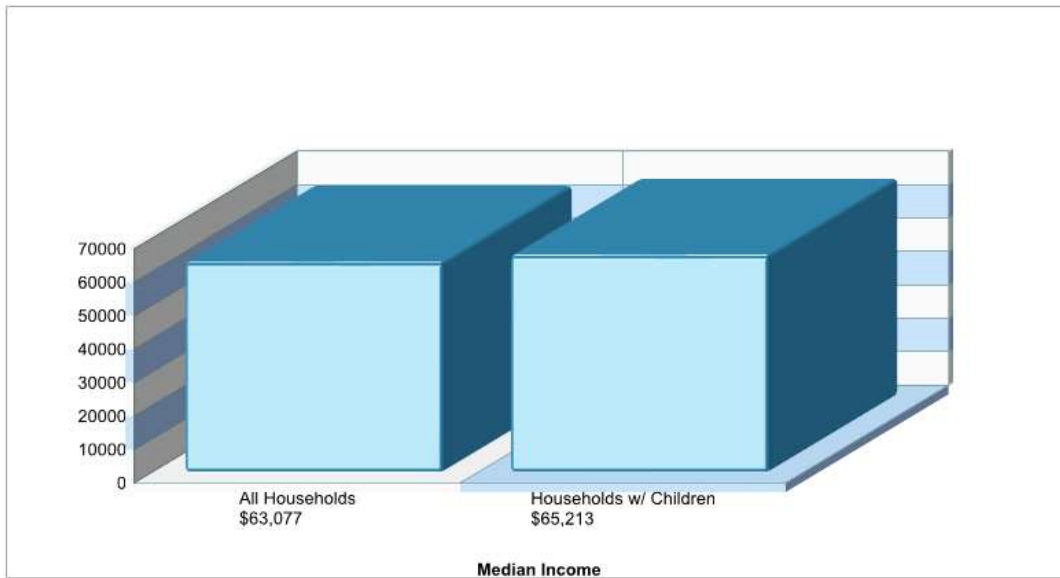

Location: Northampton, PA Household Income