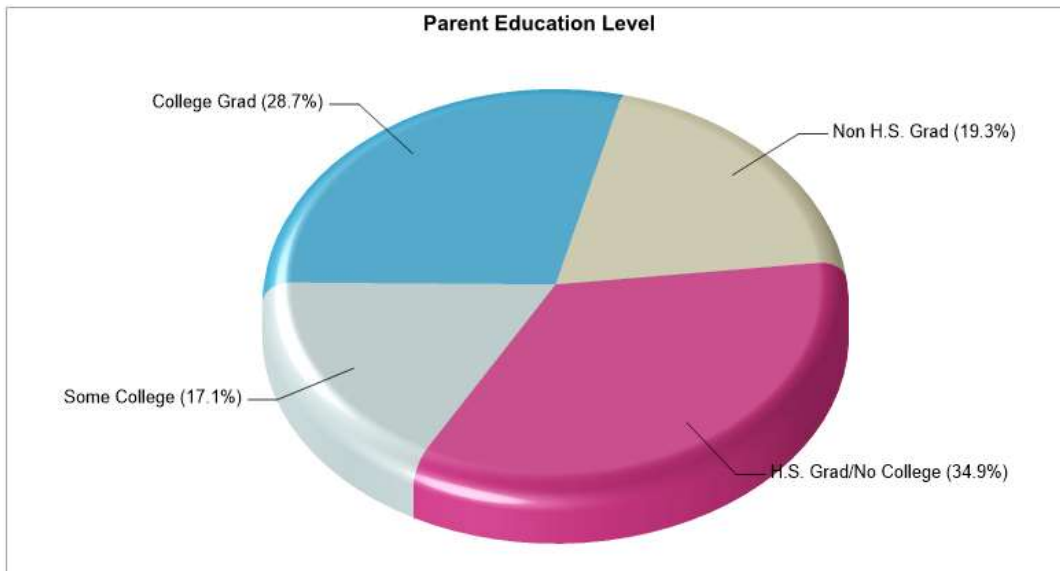

Location: Northampton, PA Parent Education Level

Prepared by RE/MAX real estate