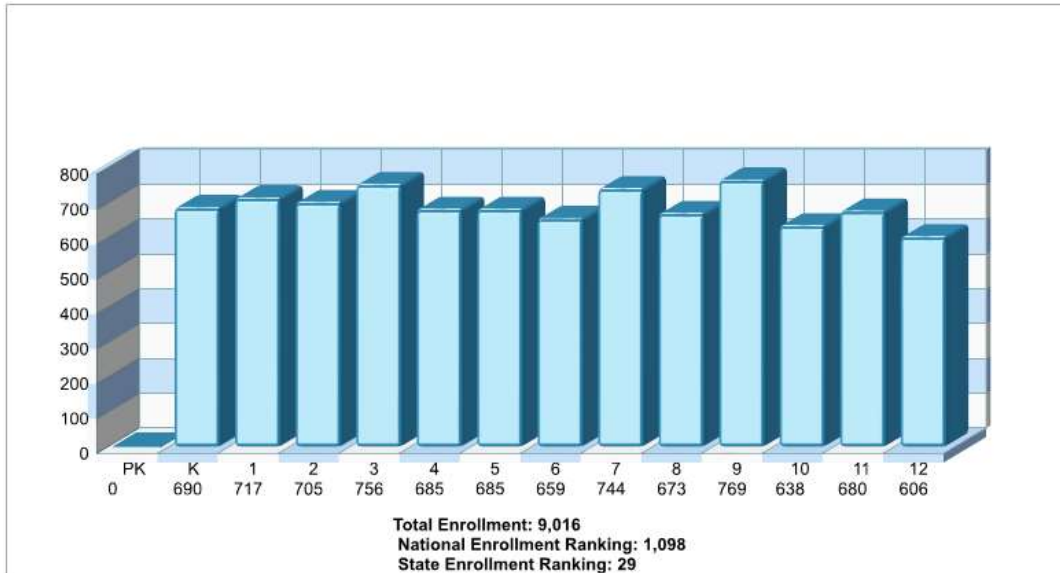

Location: Palmer Twp, PA Student Enrollment By Grade