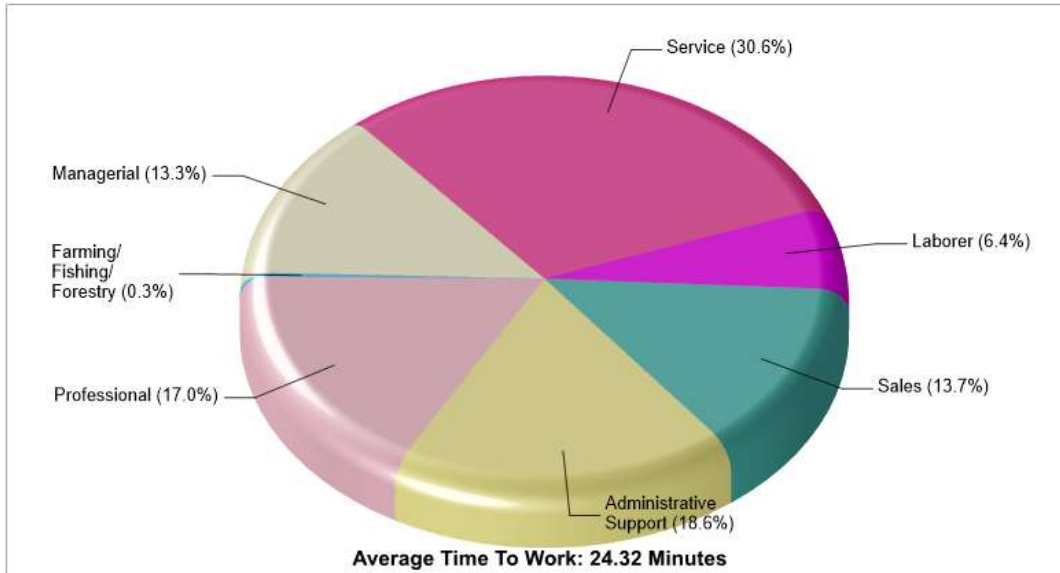

Location: Palmer Twp, PA Neighborhood Employment

Prepared by RE/MAX real estate