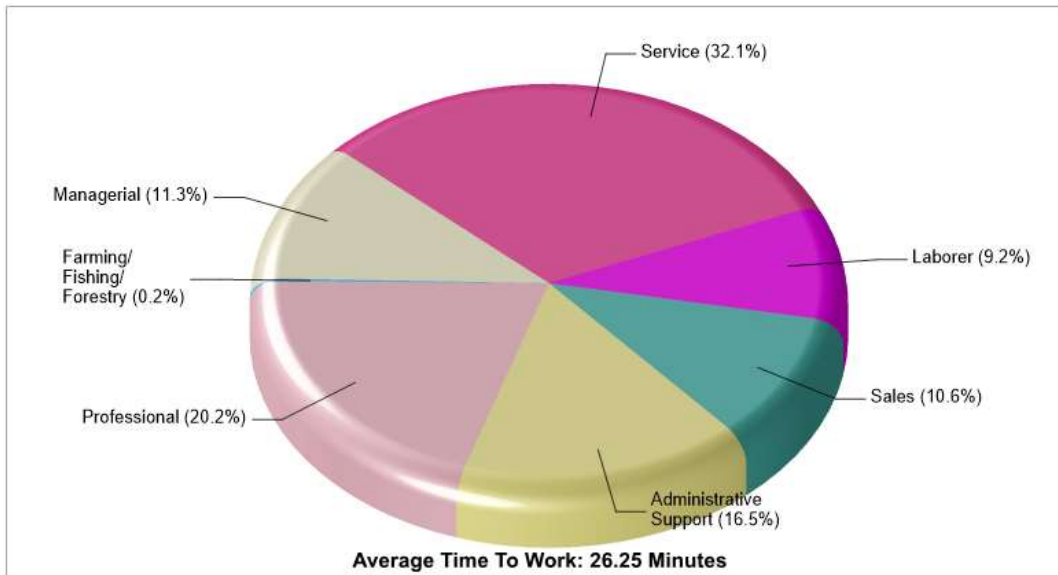

Location: Palmer Twp, PA County Adult Education Level

Location: Palmer Twp, PA County Household Characteristics

Prepared by RE/MAX real estate

Location: Palmer Twp, PA County Employment

Prepared by RE/MAX real estate