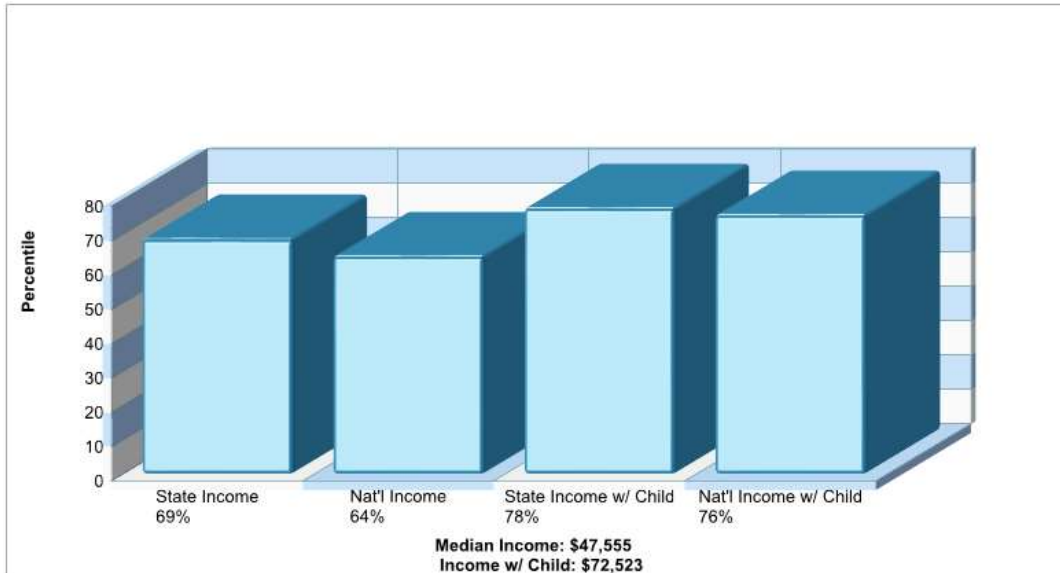

The accuracy of all information is deemed reliable, but is not guaranteed.

Location: Palmer Twp, PA Neighborhood Income

Location: Palmer Twp, PA Neighborhood Age Breakdown

Prepared by RE/MAX real estate

Location: Palmer Twp, PA Neighborhood Adult Education Level