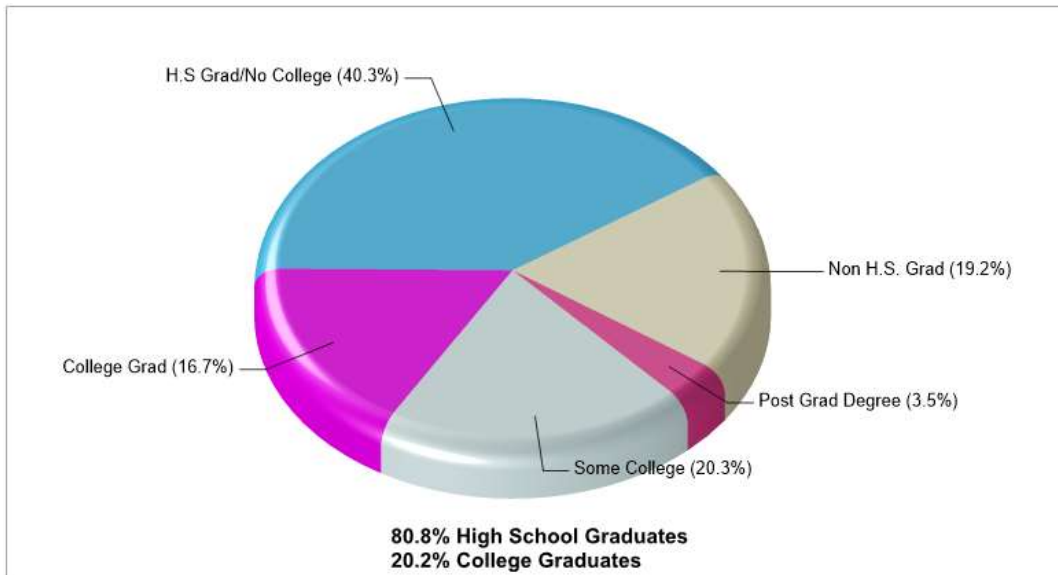

The accuracy of all information is deemed reliable, but is not guaranteed.

Location: Palmer Twp, PA Neighborhood Income

Location: Palmer Twp, PA Neighborhood Age Breakdown

Prepared by RE/MAX real estate

Location: Palmer Twp, PA Neighborhood Adult Education Level