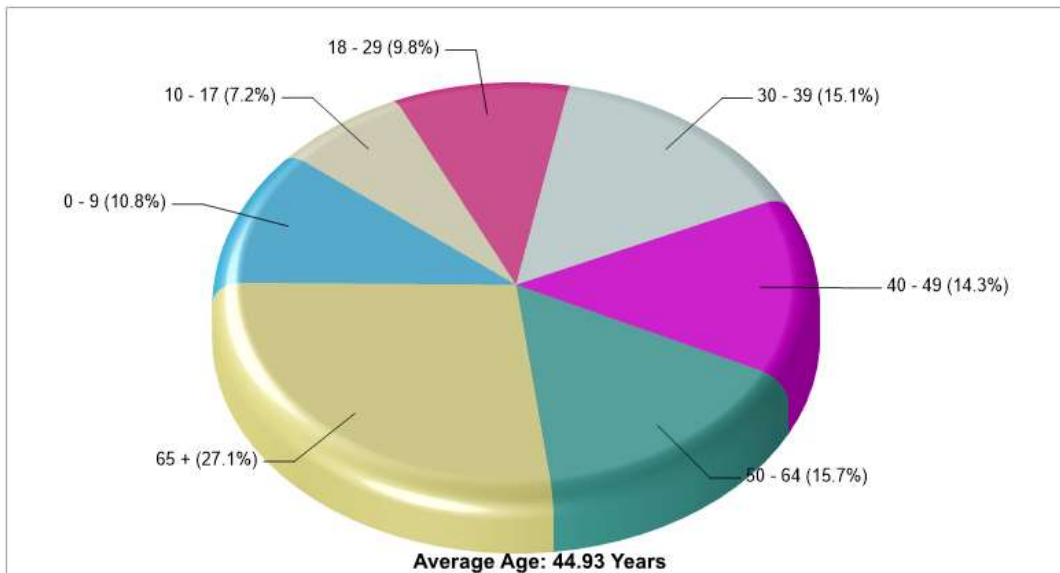

The accuracy of all information is deemed reliable, but is not guaranteed.

Location: Palmer Twp, PA Neighborhood Income

Location: Palmer Twp, PA Neighborhood Age Breakdown

Prepared by RE/MAX real estate

Location: Palmer Twp, PA Neighborhood Adult Education Level