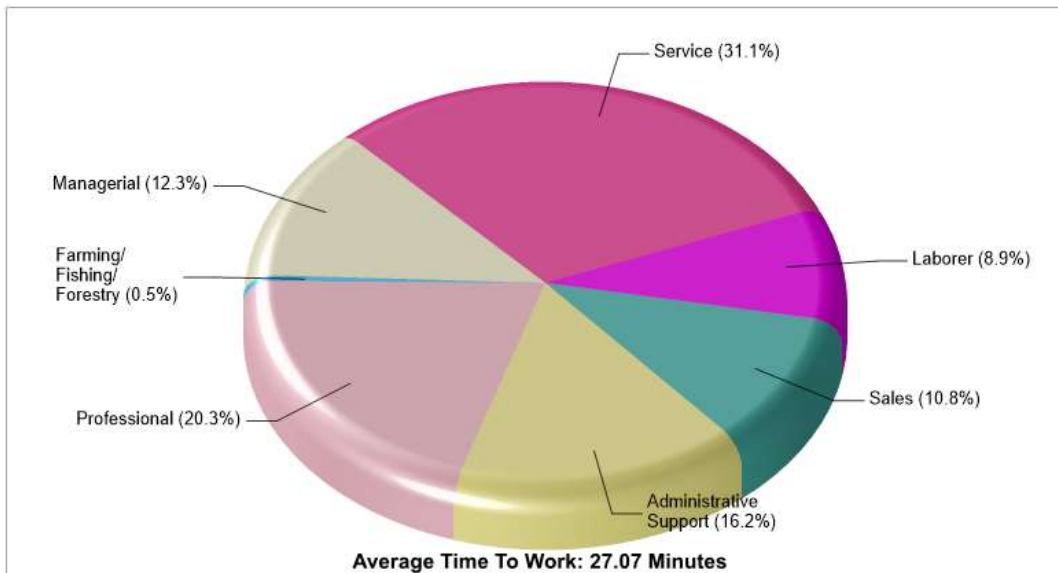

Location: Palmer Twp, PA State Employment

Prepared by RE/MAX real estate