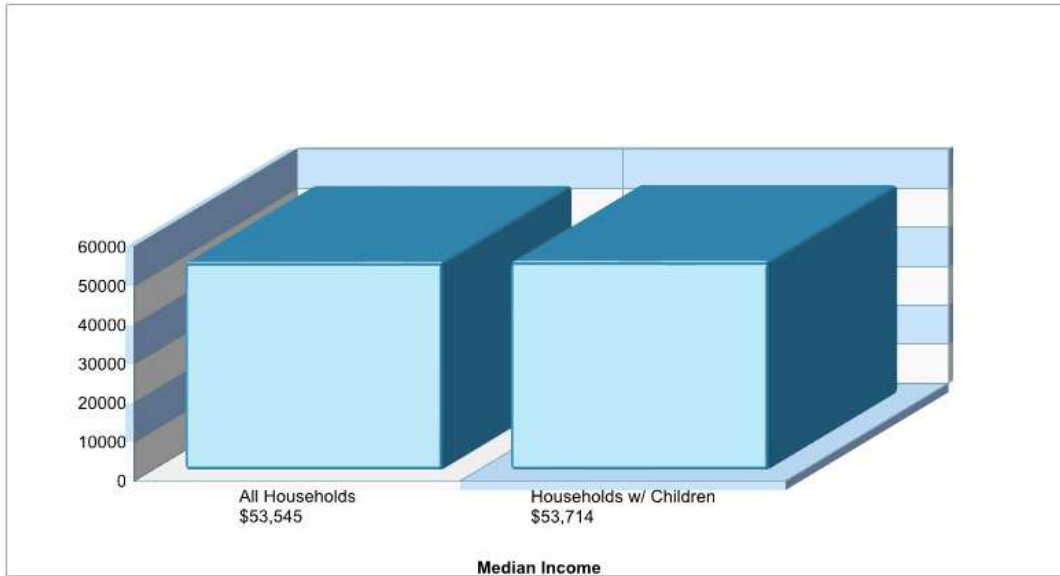

Location: Palmer Twp, PA Household Income