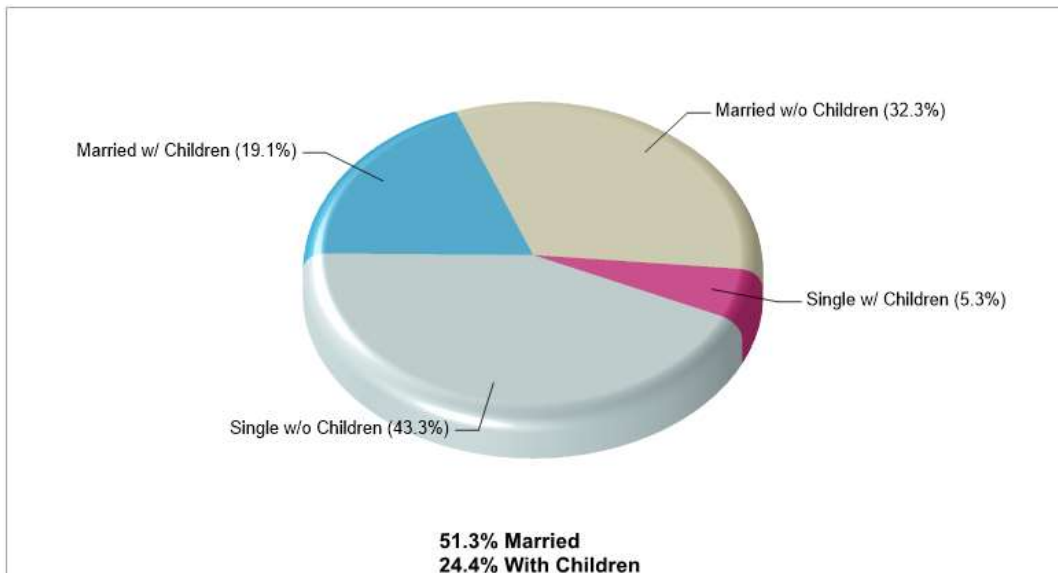

Location: Palmer Twp, PA Neighborhood Household Characteristics

Prepared by RE/MAX real estate