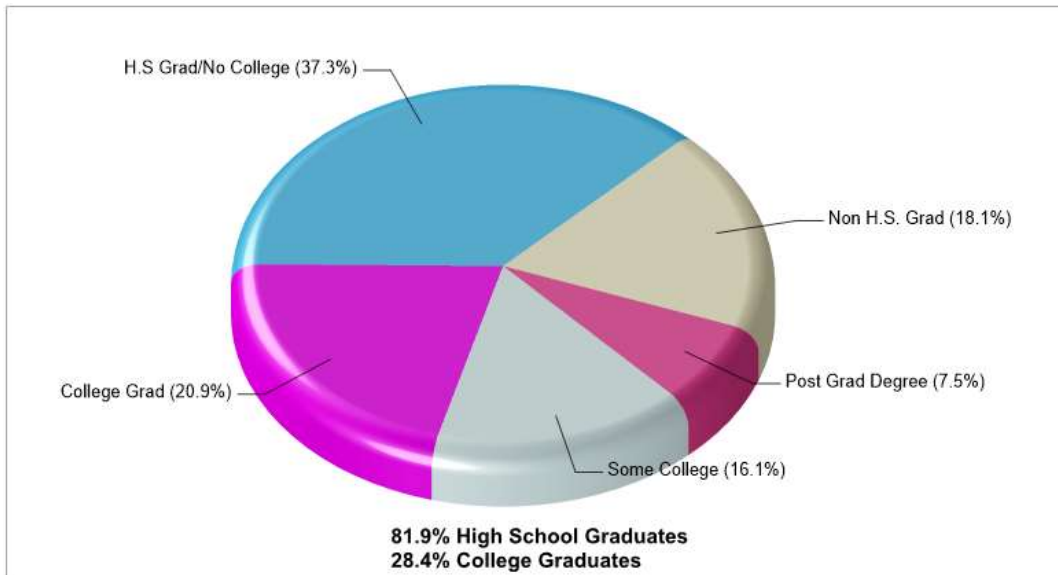

Location: Palmer Twp, PA County Adult Education Level