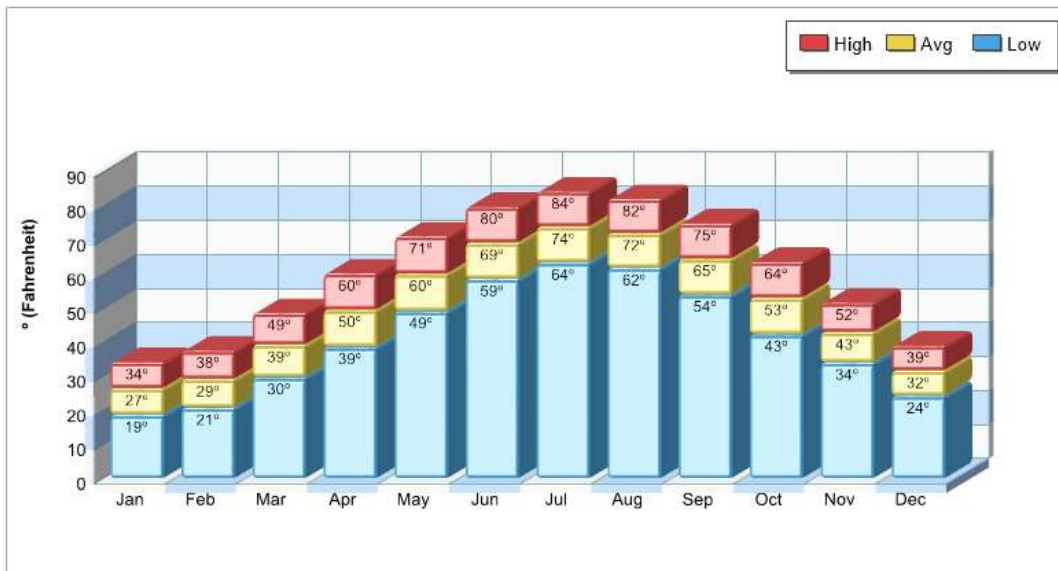

Temperature Measured at ALLENTOWN AIRPORT (elevation: 388ft.)

Prepared by RE/MAX real estate

Houses of Worship

Palmer Twp

Prepared by RE/MAX real estate

© Homes Media Solutions

The accuracy of all information is deemed reliable, but is not guaranteed.