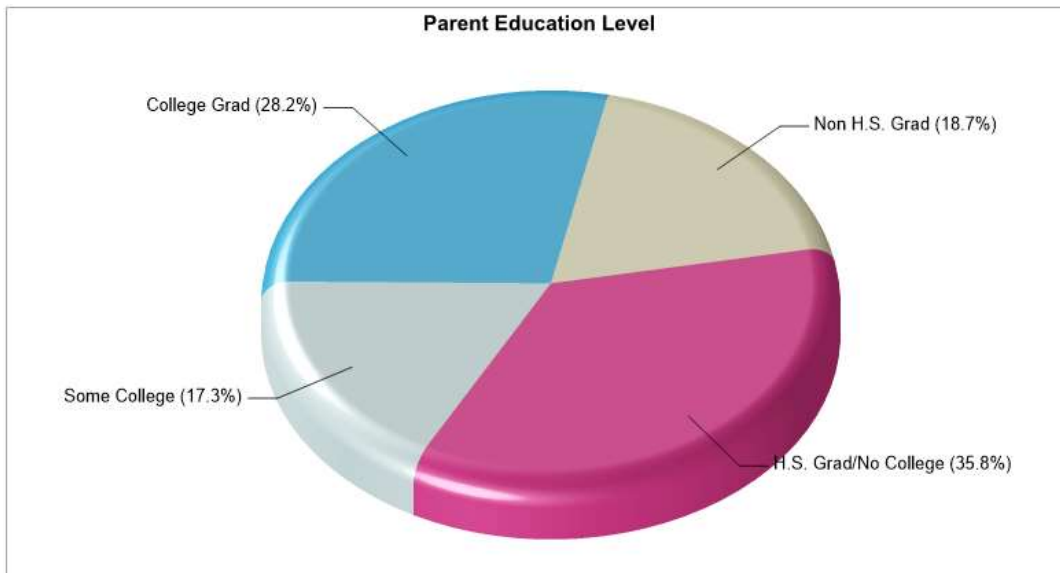

Location: Palmer Twp, PA Parent Education Level

Prepared by RE/MAX real estate