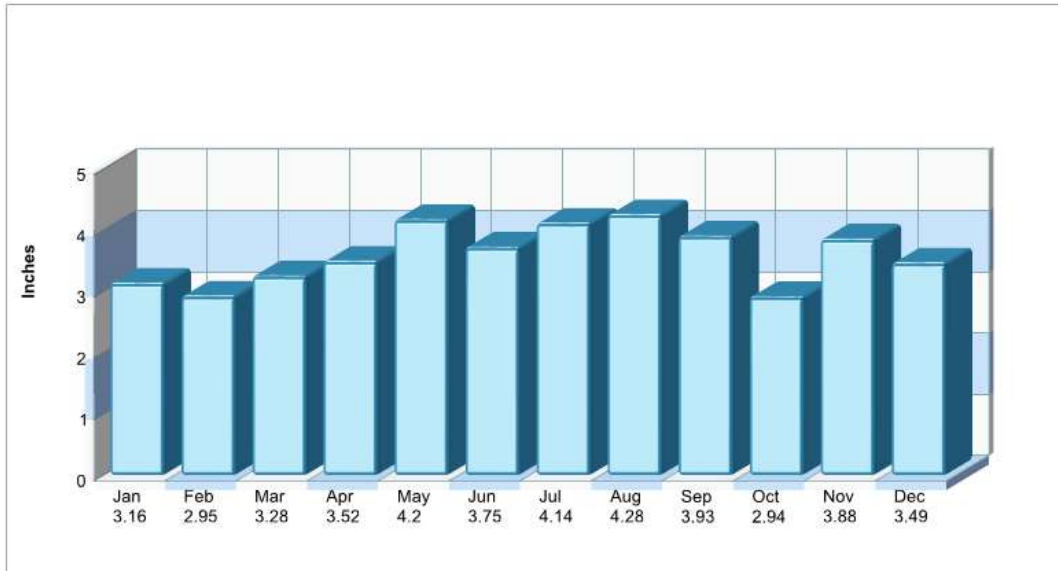

Gender: Coed

Student/Teacher Ratio: 14.9 to 1

Prepared by RE/MAX real estate

Recent Home Sales

Location: Palmer Twp, PA Home Sales Pricing Pattern

Prepared by RE/MAX real estate

Average Precipitation Measured at ALLENTOWN AIRPORT (elevation: 388ft.)