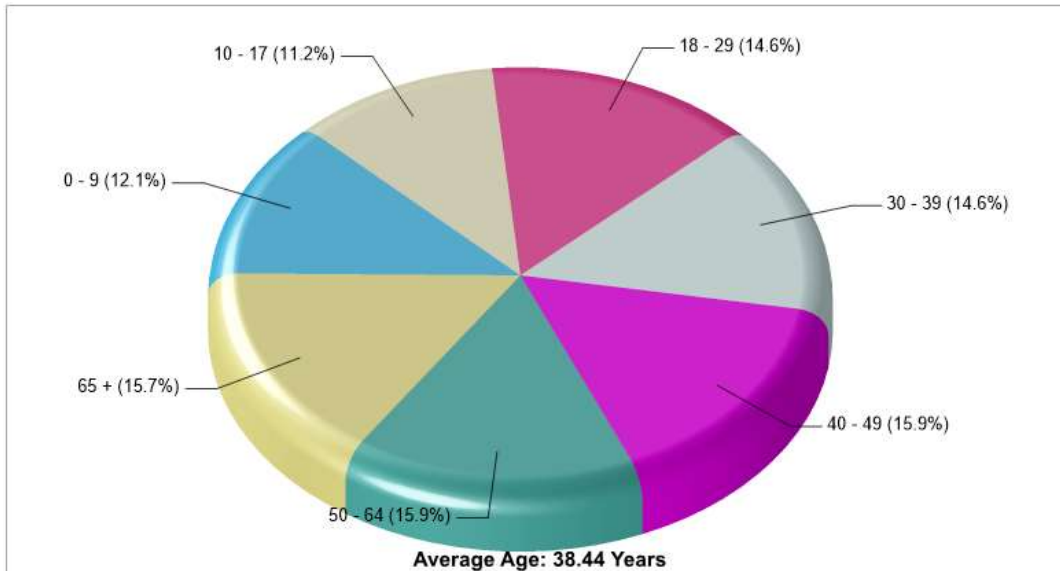

Location: Palmer Twp, PA County Age Breakdown

Prepared by RE/MAX real estate