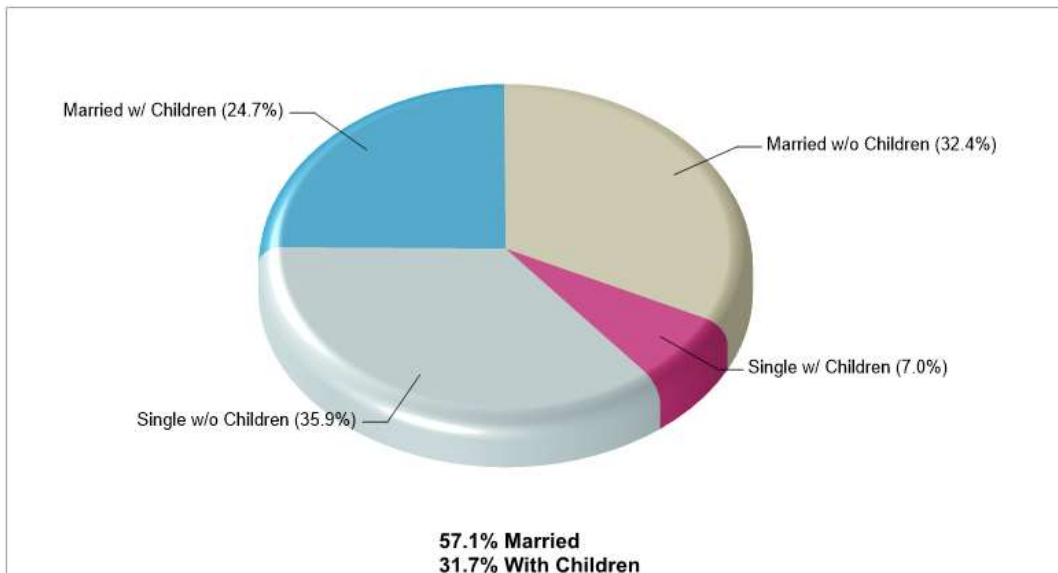

Location: Palmer Twp, PA County Household Characteristics

Prepared by RE/MAX real estate