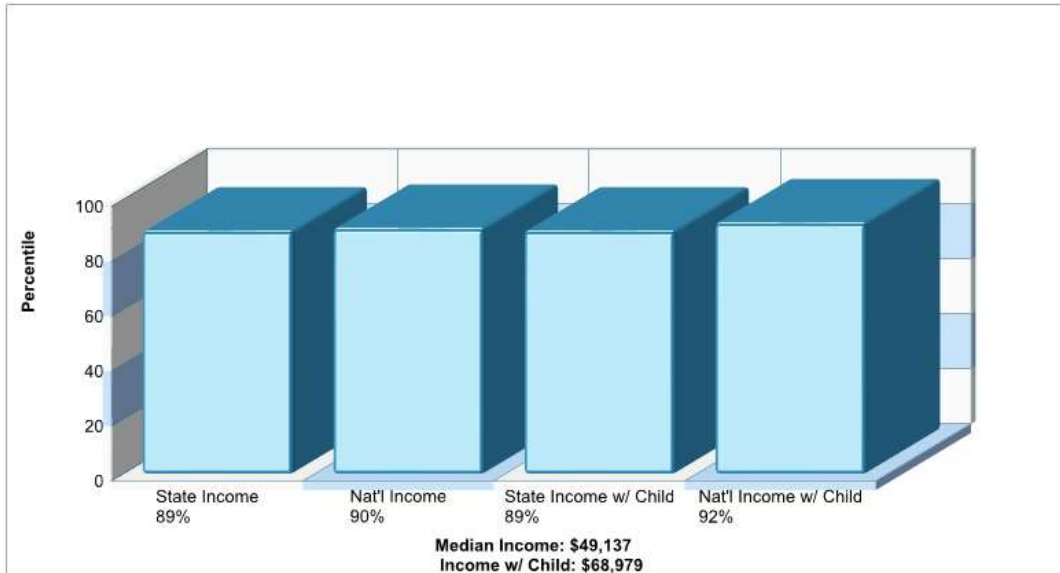

Location: Palmer Twp, PA County Income