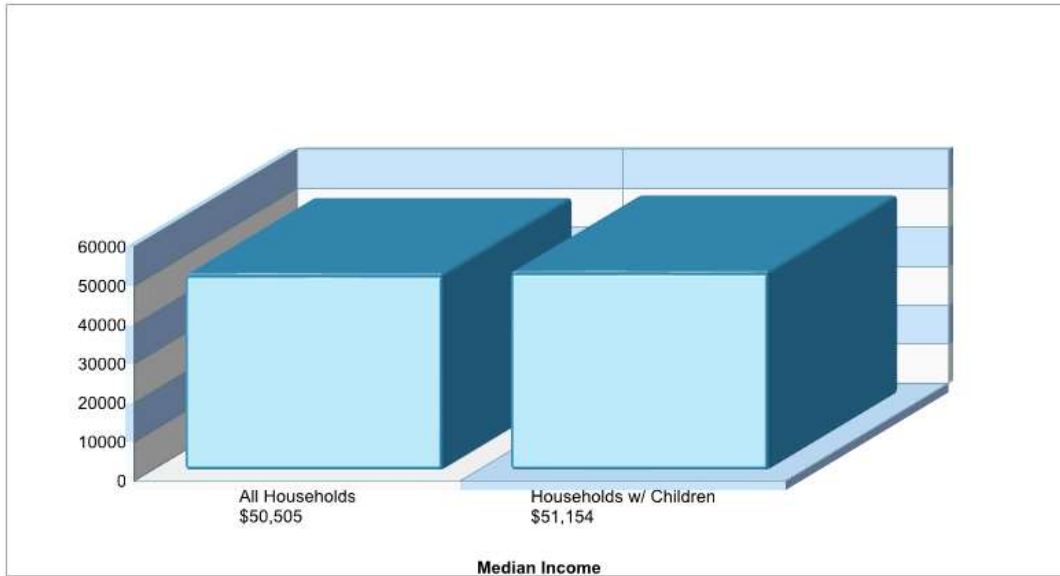

Location: Pen Argyl, PA Household Income