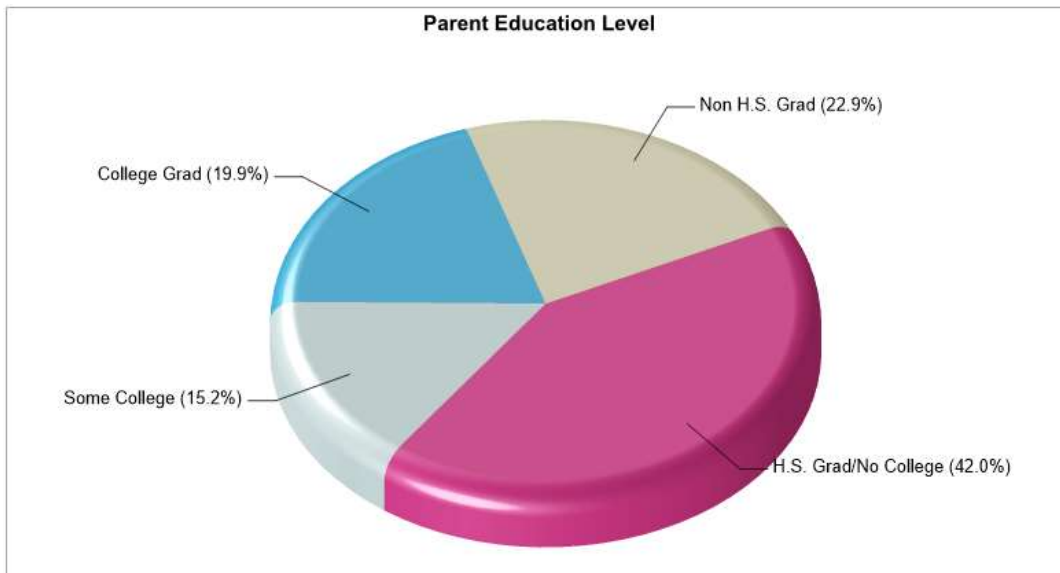

Location: Pen Argyl, PA Parent Education Level

Prepared by RE/MAX real estate