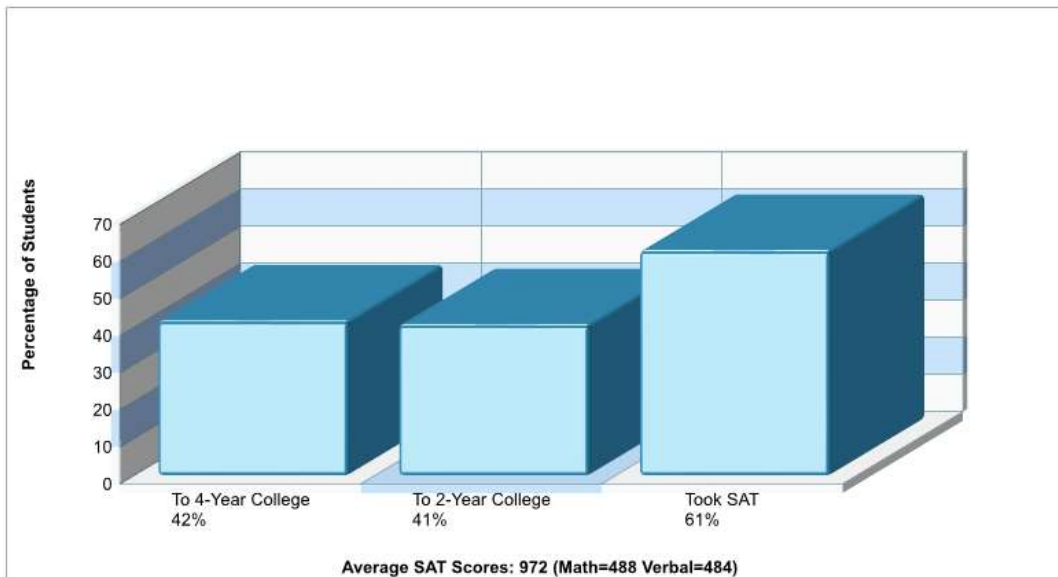

Location: Plainfield Twp, PA High School Statistics

Prepared by RE/MAX real estate