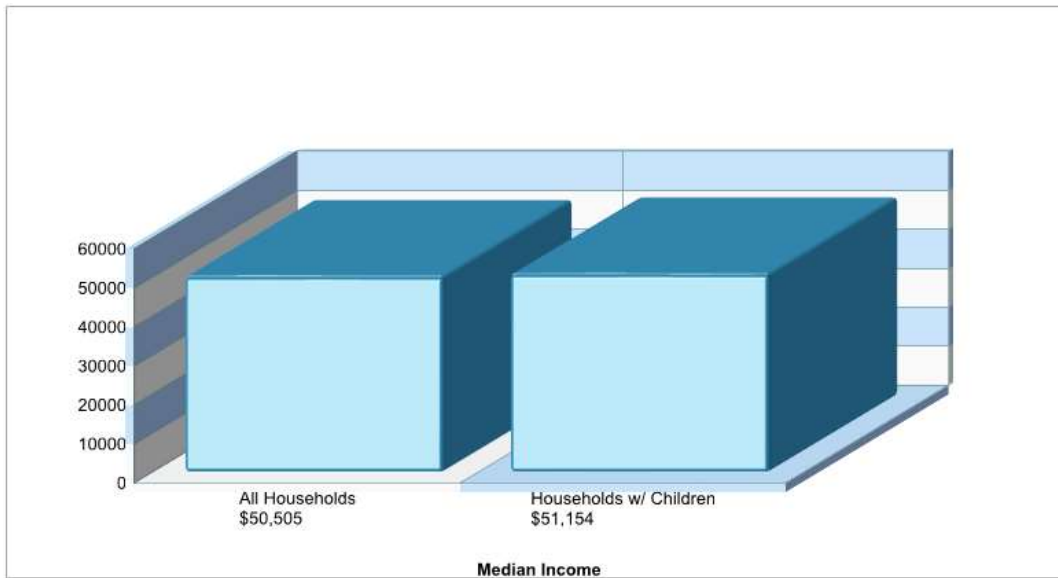

Location: Plainfield Twp, PA Household Income