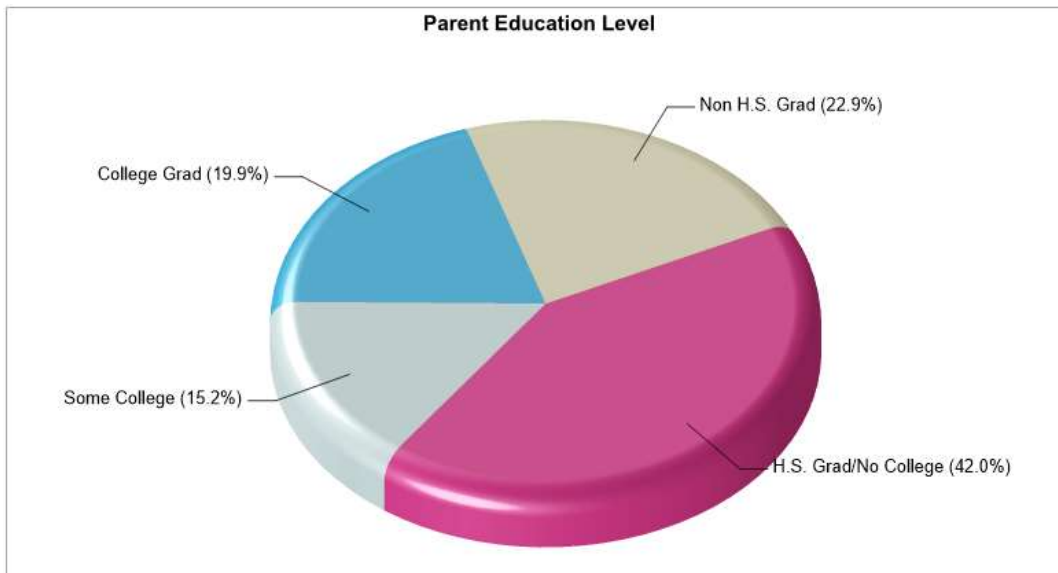

Location: Plainfield Twp, PA Household Income

Location: Plainfield Twp, PA Parent Education Level

Prepared by RE/MAX real estate

Private Schools

IMMACULATE CONCEPTION SCHOOL

BABBITT AND HELLER AVES, PEN ARGYL, PA 18072