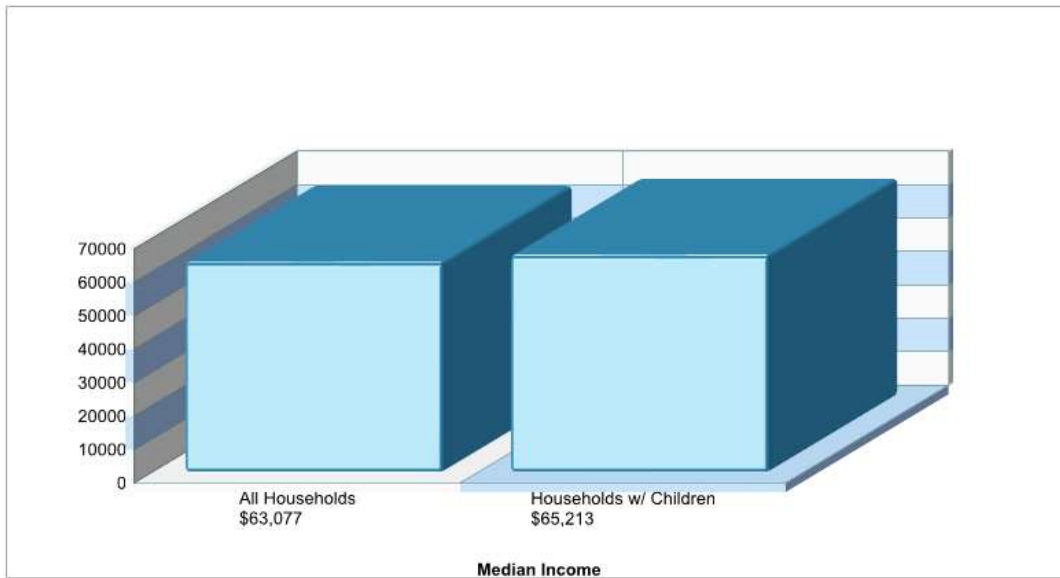

Location: Stockertown boro, PA Household Income