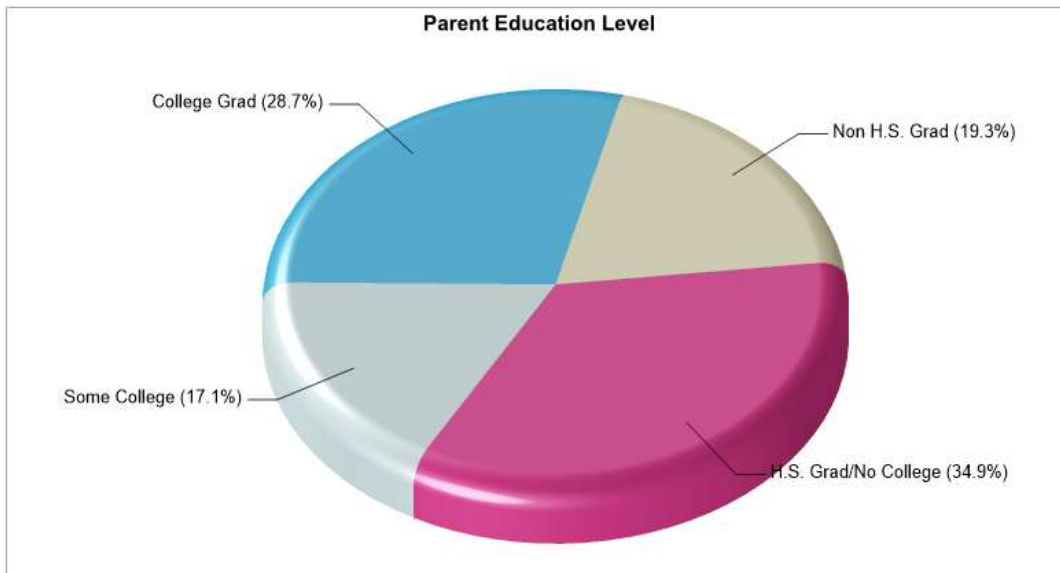

Location: Stockertown boro, PA Parent Education Level

Prepared by RE/MAX real estate