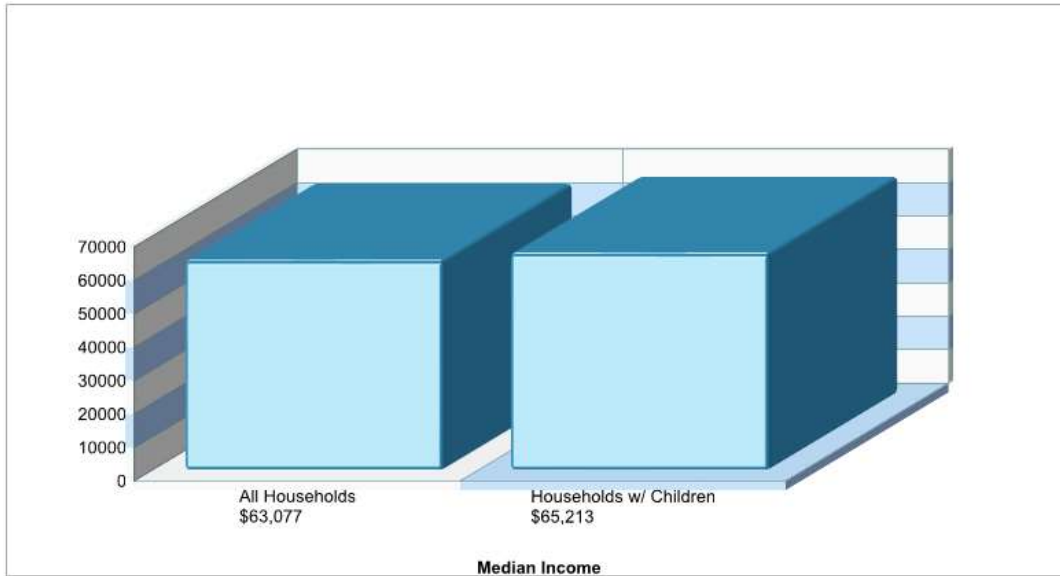

Location: Tatamy, PA Household Income