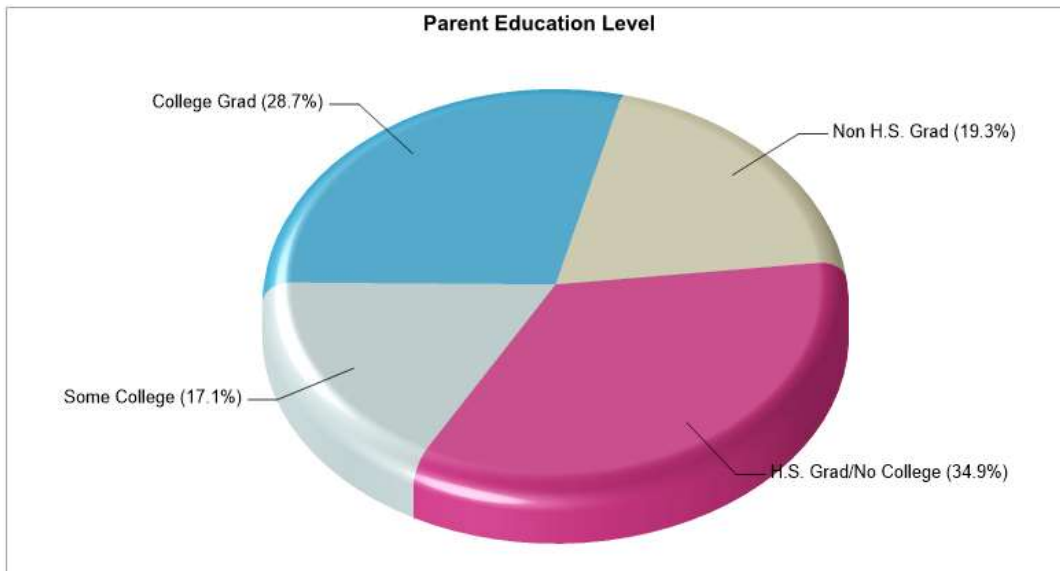

Location: Tatamy, PA Parent Education Level

Prepared by RE/MAX real estate